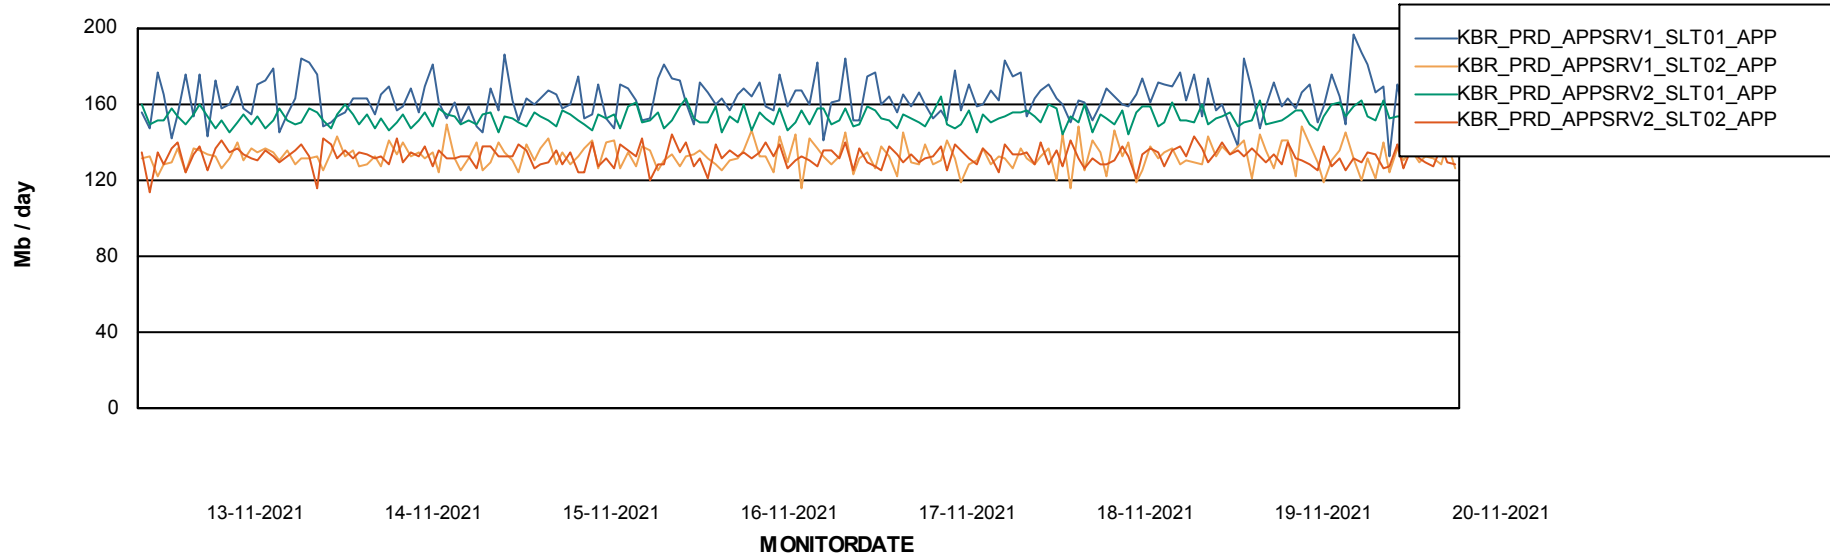

Database growth over last month

Database Tablespace KBR_PRD_DB-SRV1_DB

Date	Tablespace Name	Filesize (Gb)	Usedsize (Gb)	Percentage free
20-11-2021	ABSDATA	4	1	65
	INDX	8	0	100
19-11-2021	ABSDATA	4	1	65
	INDX	8	0	100
18-11-2021	ABSDATA	4	1	65
	INDX	8	0	100
17-11-2021	ABSDATA	4	1	65
	INDX	8	0	100
16-11-2021	ABSDATA	4	1	65
	INDX	8	0	100
15-11-2021	ABSDATA	4	1	74
	INDX	8	0	100
14-11-2021	ABSDATA	4	1	75
	INDX	8	0	100

Weekly SLA Customer Report

Customer KBR_Production
Database ID 117

ABSSolute Application Server Services

Avg memory used per ABS Server Service

Weekly SLA Customer Report

Customer KBR_Production
Database ID 117