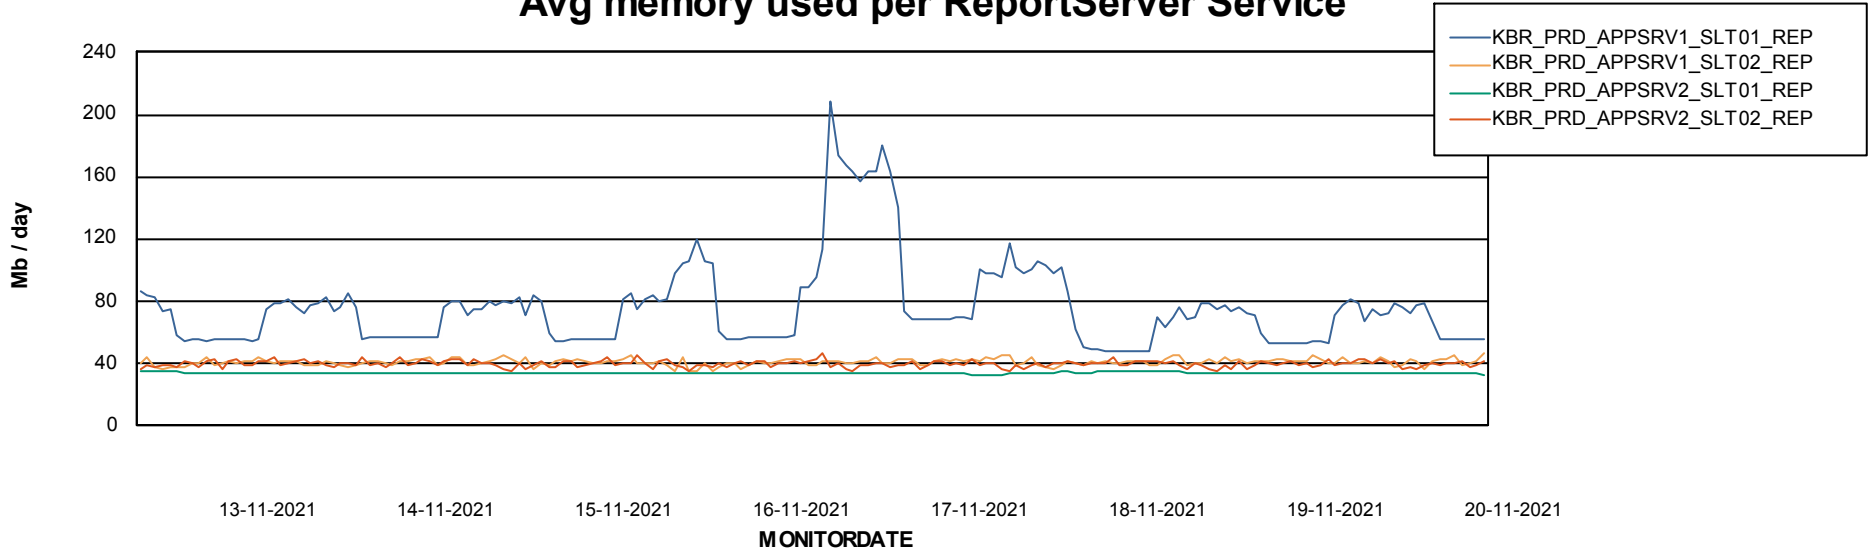

ABSSolute Application Server Services

Avg memory used per ReportServer Service