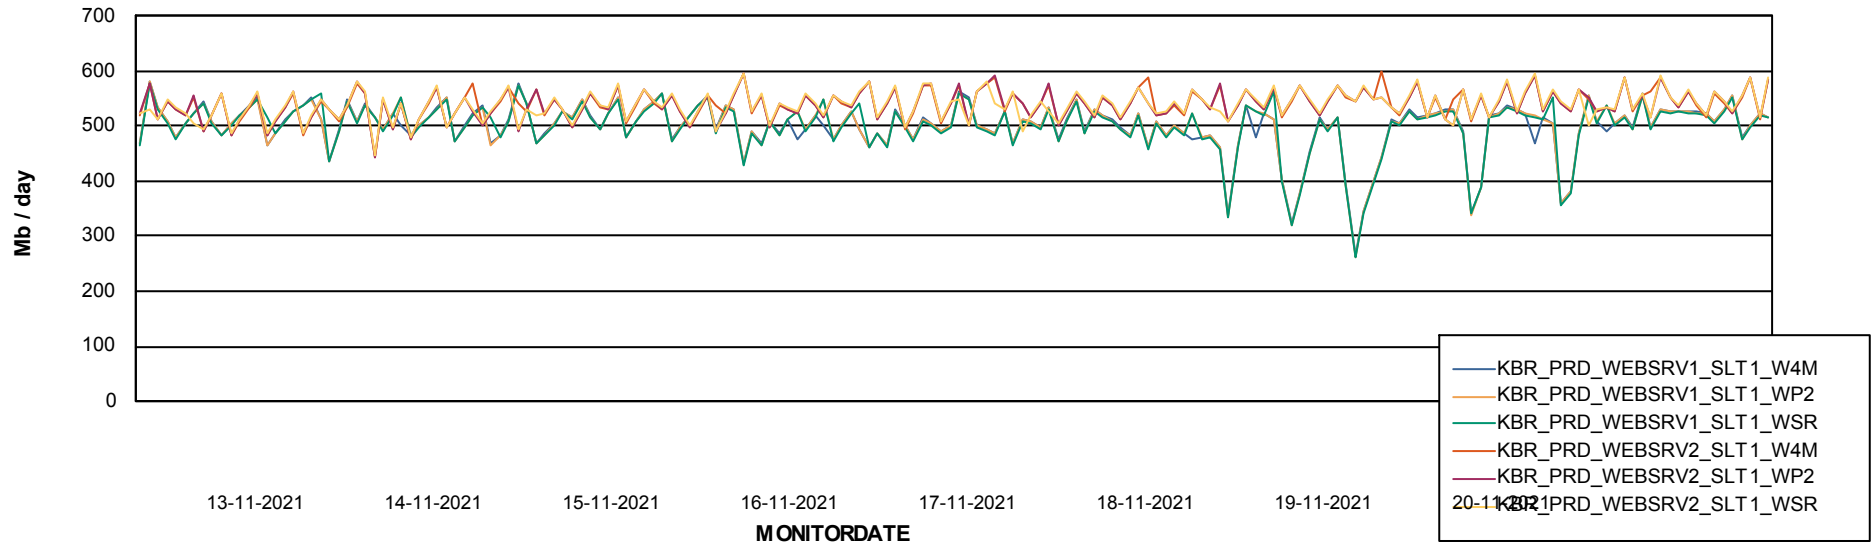

ABSSolute Web Component Services

Avg memory used per ABS Web component