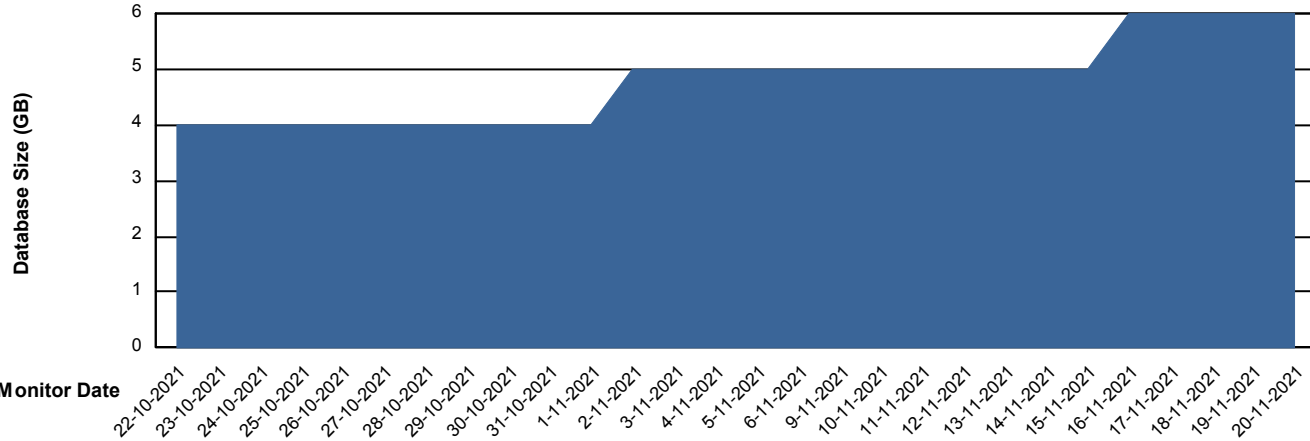

Weekly SLA Customer Report

Customer KBR_Production
 Database ID 117

Harddisk Usage KBR_PRD_WEBSRV2

	Free disk space on / (%)	Total disk space on / (Gb)	Used disk space on / (Gb)	Free disk space on /boot (%)	Total disk space on /boot (Gb)	Used disk space on /boot (Gb)
20-11-2021	82	55	10	62	1	0
19-11-2021	82	55	10	62	1	0
18-11-2021	83	55	9	62	1	0
17-11-2021	83	55	9	62	1	0
16-11-2021	83	55	9	62	1	0
15-11-2021	83	55	9	62	1	0
14-11-2021	83	55	9	62	1	0

Weekly SLA Customer Report

Customer KBR_Production
Database ID 117

Database Performance KBR_PRD_DB-SRV1_DB

DB Processes Max 1,000

Weekly SLA Customer Report

Customer KBR_Production
 Database ID 117

DATABASE SIZE KBR_PRD_DB-SRV1_DB

Database growth over last month

Database Tablespace KBR_PRD_DB-SRV1_DB

Date	Tablespace Name	Filesize (Gb)	Usedsize (Gb)	Percentage free
20-11-2021	ABSDATA	4	1	65
	INDX	8	0	100
19-11-2021	ABSDATA	4	1	65
	INDX	8	0	100
18-11-2021	ABSDATA	4	1	65
	INDX	8	0	100
17-11-2021	ABSDATA	4	1	65
	INDX	8	0	100
16-11-2021	ABSDATA	4	1	65
	INDX	8	0	100
15-11-2021	ABSDATA	4	1	74
	INDX	8	0	100
14-11-2021	ABSDATA	4	1	75
	INDX	8	0	100