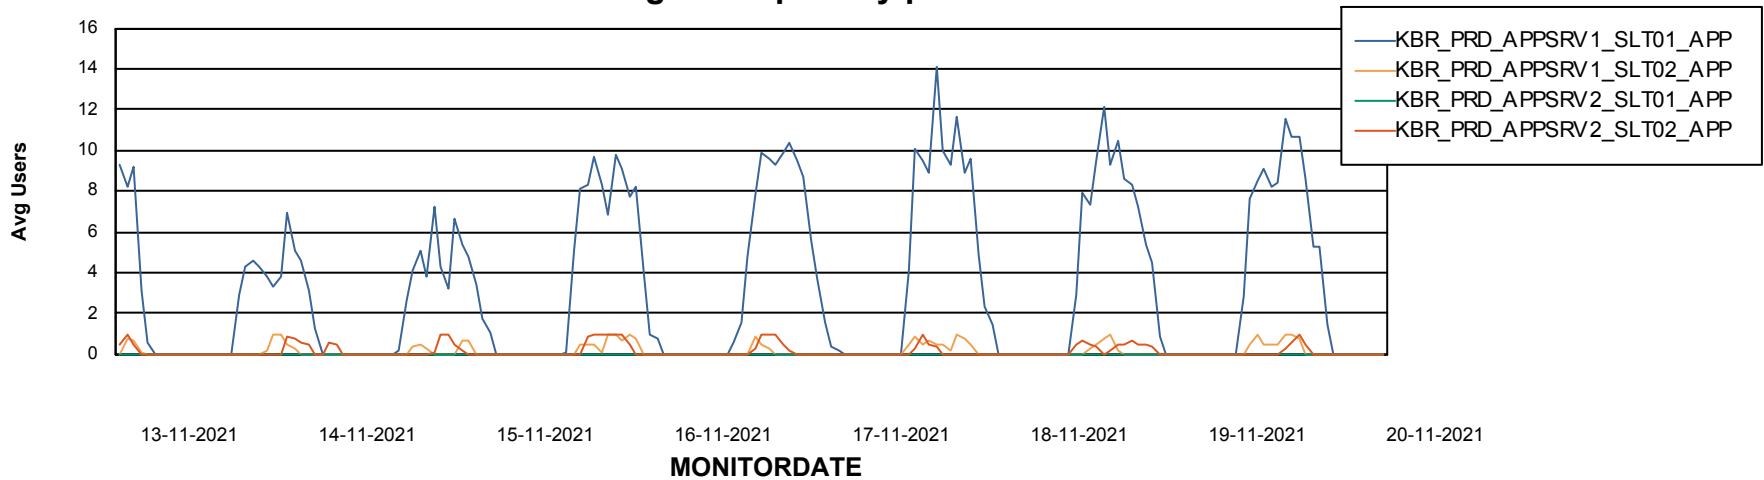

Avg users per day per ABS server