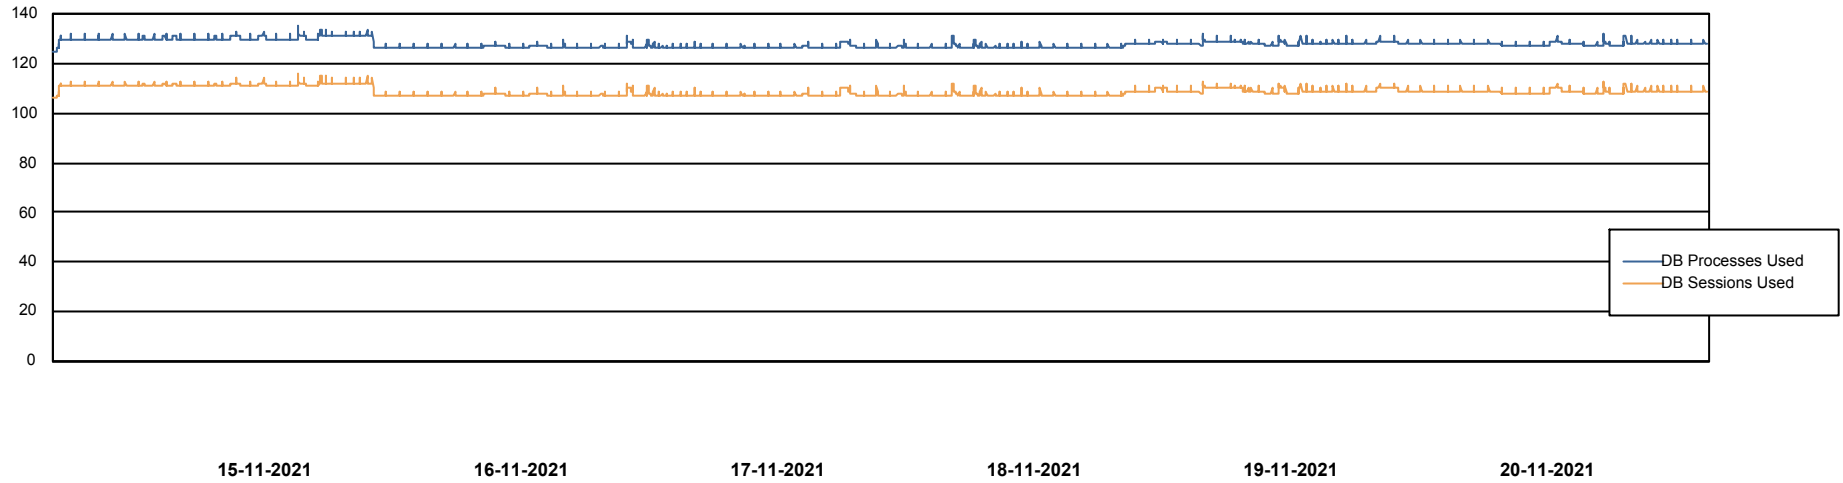

Harddisk Usage KBR_PRD_WEBSRV1

	Free disk space on / (%)	Total disk space on / (Gb)	Used disk space on / (Gb)	Free disk space on /boot (%)	Total disk space on /boot (Gb)	Used disk space on /boot (Gb)
20-11-2021	79	55	12	63	1	0
19-11-2021	79	55	12	63	1	0
18-11-2021	79	55	12	63	1	0
17-11-2021	80	55	11	63	1	0
16-11-2021	80	55	11	63	1	0
15-11-2021	80	55	11	63	1	0
14-11-2021	80	55	11	63	1	0

Weekly SLA Customer Report

Customer KBR_Production
 Database ID 117

Harddisk Usage KBR_PRD_WEBSRV2

	Free disk space on / (%)	Total disk space on / (Gb)	Used disk space on / (Gb)	Free disk space on /boot (%)	Total disk space on /boot (Gb)	Used disk space on /boot (Gb)
20-11-2021	82	55	10	62	1	0
19-11-2021	82	55	10	62	1	0
18-11-2021	83	55	9	62	1	0
17-11-2021	83	55	9	62	1	0
16-11-2021	83	55	9	62	1	0
15-11-2021	83	55	9	62	1	0
14-11-2021	83	55	9	62	1	0

Weekly SLA Customer Report

Customer KBR_Production
Database ID 117

Database Performance KBR_PRD_DB-SRV1_DB

DB Processes Max 1,000

Weekly SLA Customer Report

Customer KBR_Production
 Database ID 117

DATABASE SIZE KBR_PRD_DB-SRV1_DB