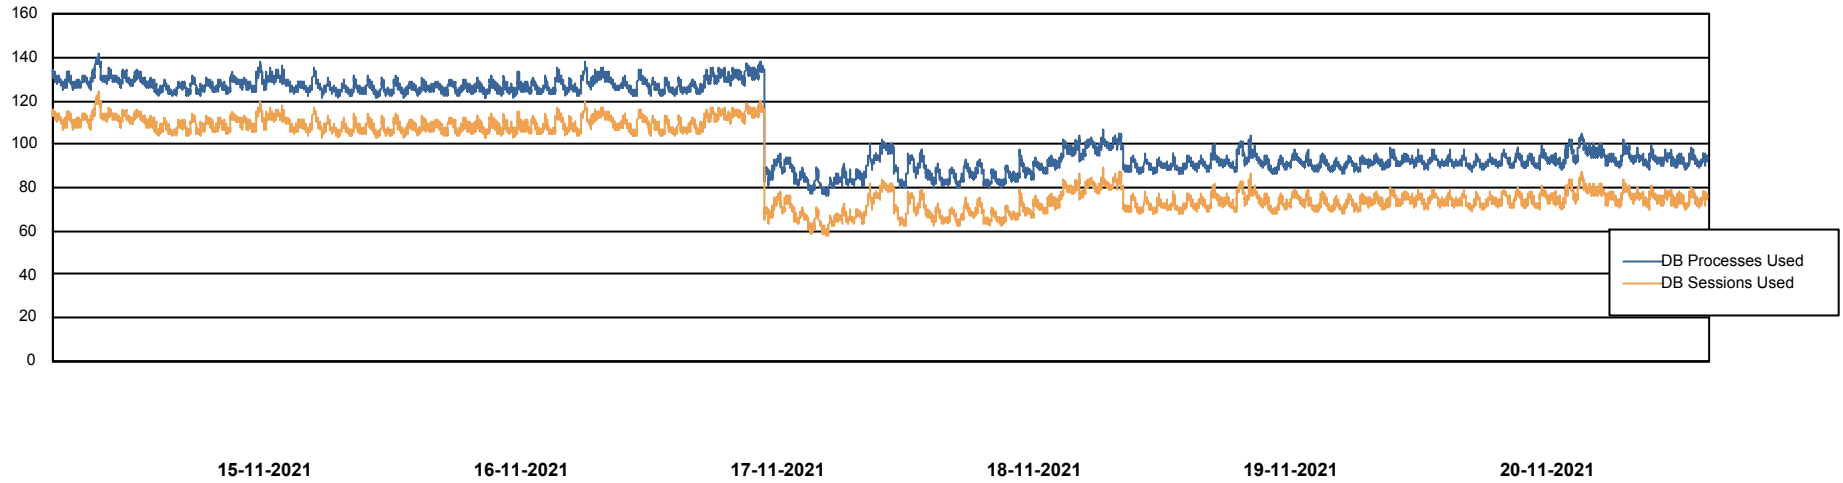

Database Performance JSG_PRD_RIKER_DB

DB Processes Max 0
DB Processes Max 1,000
DB Processes Max 4

Weekly SLA Customer Report

Customer JSG_Production
Database ID 102

Database Performance JSG_PRD_YAR

DB Processes Max 1,000