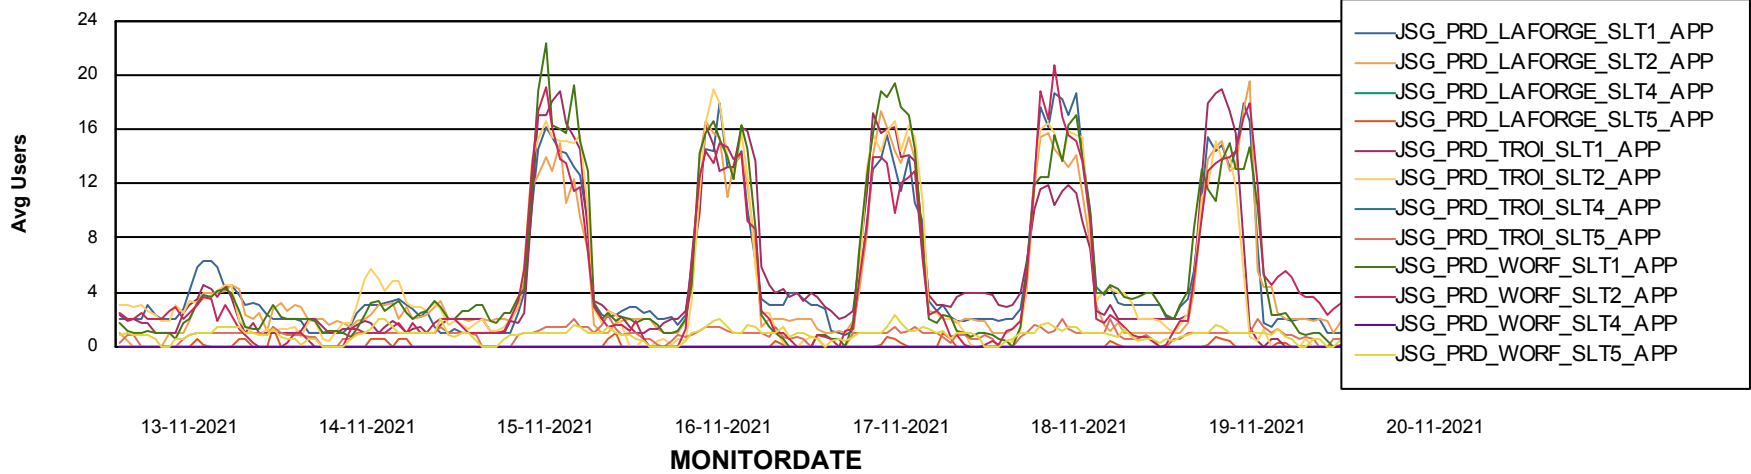

Weekly SLA Customer Report

Customer JSG_Production
Database ID 102

BI last ETL error for	JSG_PRD_YAR
ma, 15-11-2021	None
zo, 14-11-2021	None
wo, 17-11-2021	ORA-01722: invalid numberORA-02063: preceding line from ABSSOLUTE_LOCATION
ma, 15-11-2021	None
wo, 17-11-2021	None
di, 16-11-2021	None
wo, 17-11-2021	ORA-30926: unable to get a stable set of rows in the source tables
do, 18-11-2021	None
di, 16-11-2021	None
do, 18-11-2021	None
vr, 19-11-2021	None
za, 20-11-2021	None
zo, 14-11-2021	None
wo, 17-11-2021	None
vr, 19-11-2021	None
za, 20-11-2021	None

Weekly SLA Customer Report

Customer JSG_Production
Database ID 102

ABSSolute Application Server Services

Avg memory used per ABS Server Service

Avg users per day per ABS server

Weekly SLA Customer Report

Customer JSG_Production
Database ID 102