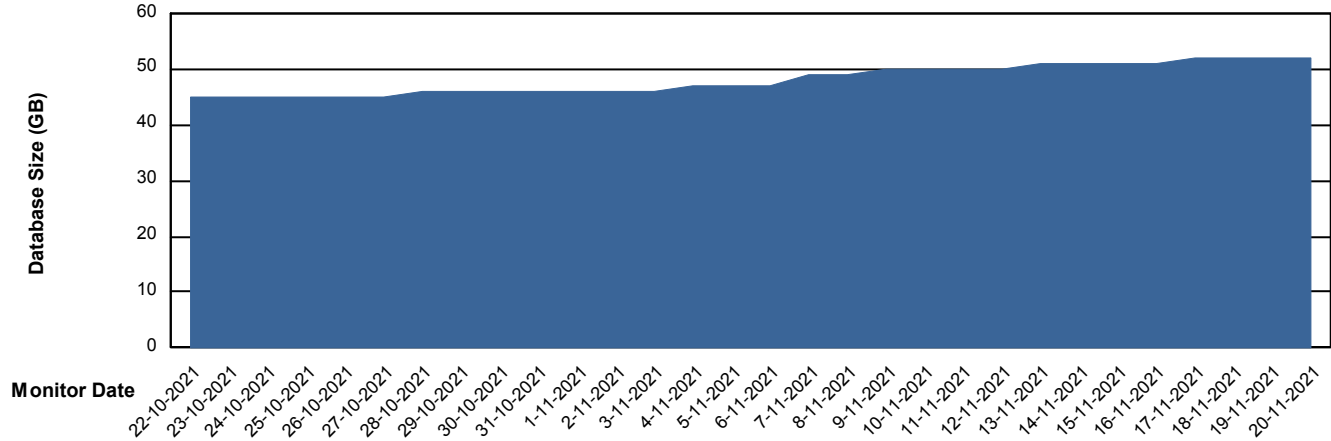

DATABASE SIZE JSG_PRD_PICARD_DB

Database growth over last month