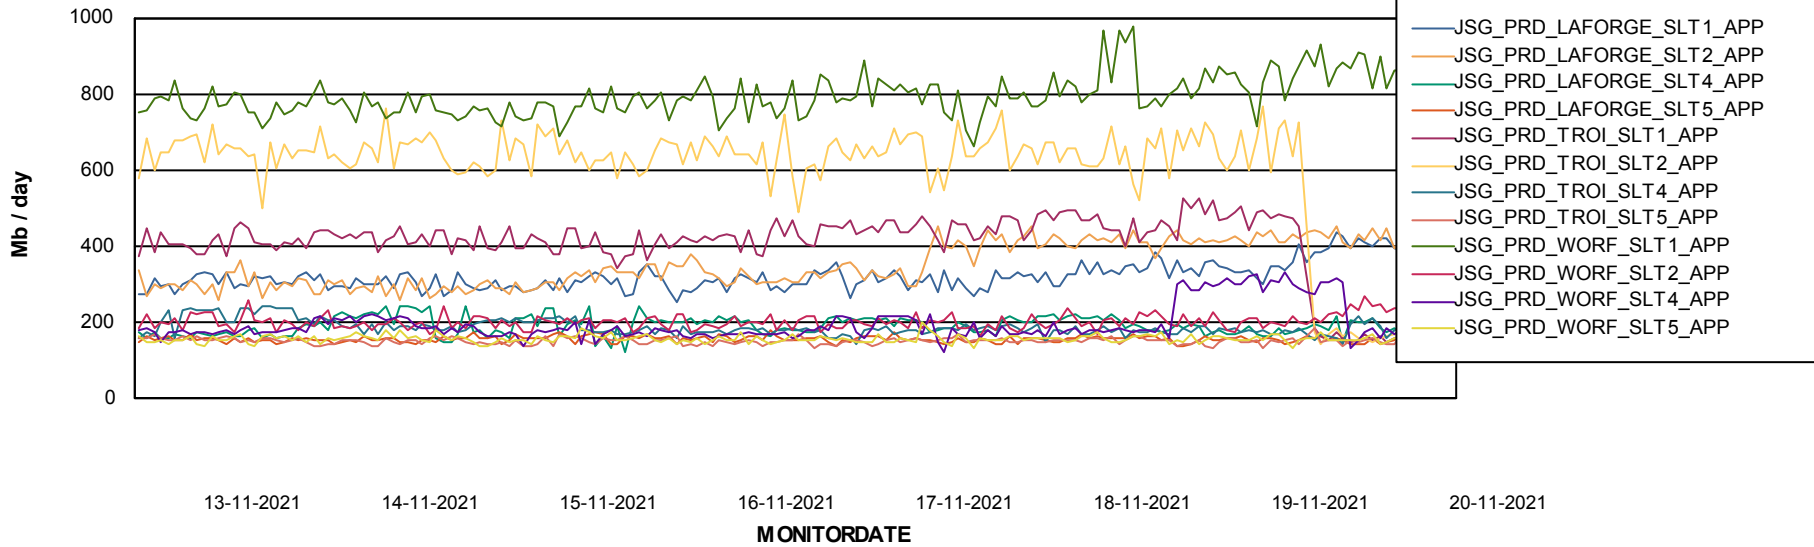

ABSSolute Application Server Services

Avg memory used per ABS Server Service