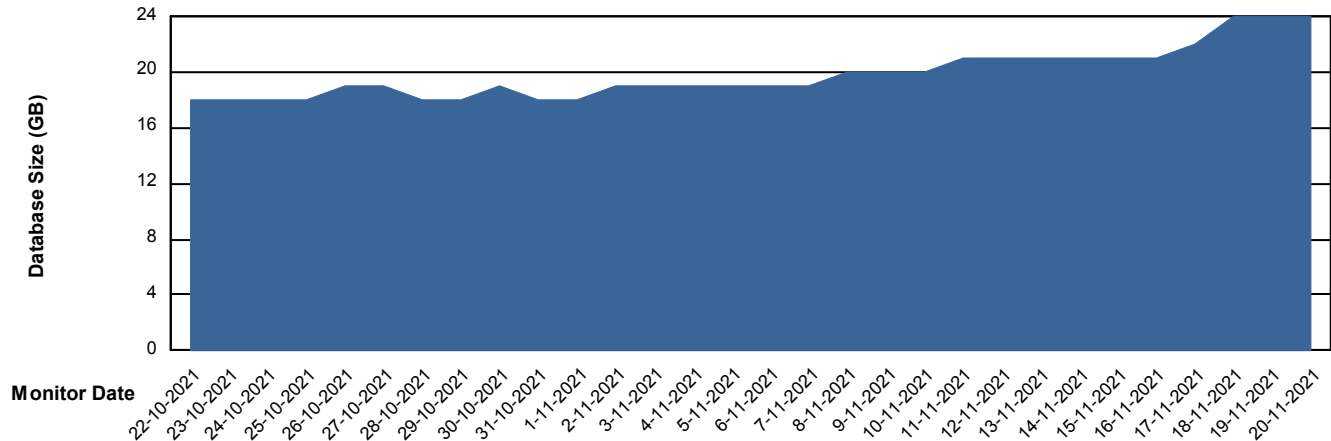

Weekly SLA Customer Report

Customer JSG_Production
Database ID 102

DATABASE SIZE JSG_PRD_PICARD_DB

Database growth over last month

DATABASE SIZE JSG_PRD_YAR

Database growth over last month

Weekly SLA Customer Report