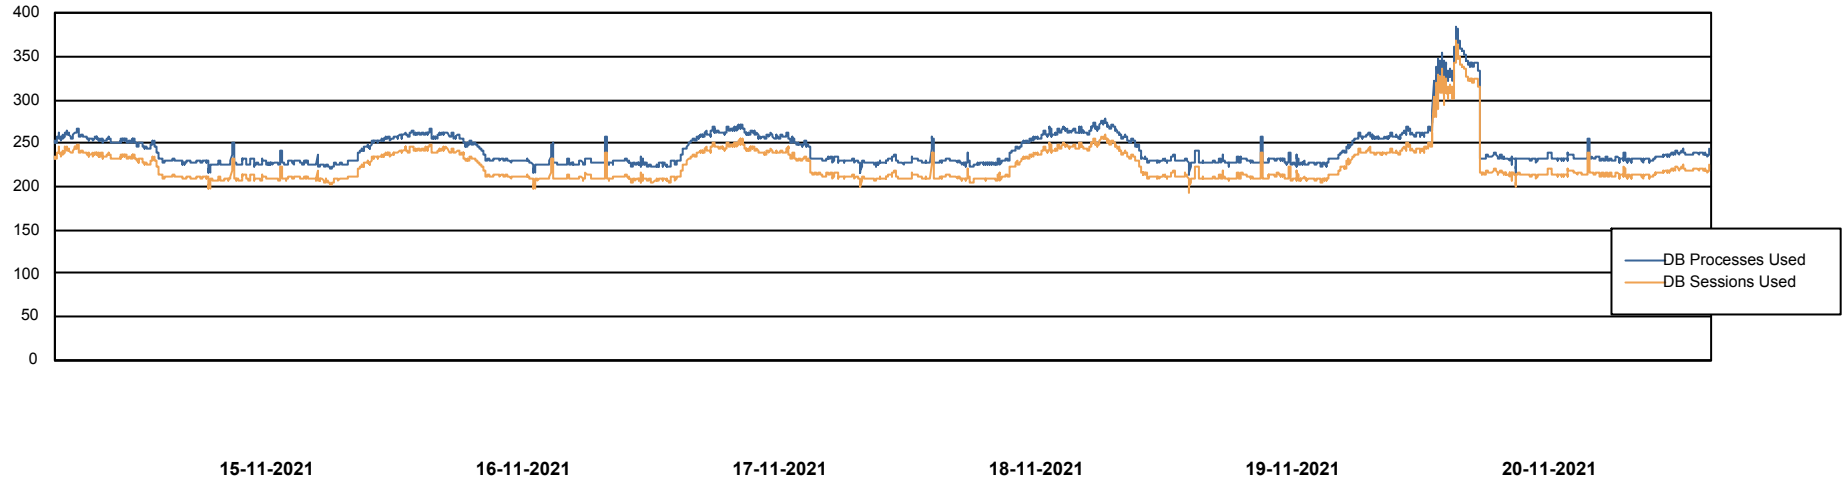

Weekly SLA Customer Report

Customer JSG_Production
 Database ID 102

Harddisk Usage JSG_PRD_YAR

	Free disk space on C: (%)	Total disk space on C: (Gb)	Used disk space on C: (Gb)	Free disk space on D: (%)	Total disk space on D: (Gb)	Used disk space on D: (Gb)
20-11-2021	35	149	97	70	750	225
19-11-2021	35	149	97	70	750	224
18-11-2021	36	149	96	69	750	230
17-11-2021	36	149	96	71	750	220
16-11-2021	36	149	95	72	750	210
15-11-2021	37	149	94	74	750	198
14-11-2021	38	149	93	74	750	197

Weekly SLA Customer Report

Customer JSG_Production
Database ID 102

Database Performance JSG_PRD_PICARD_DB

DB Processes Max 0
DB Processes Max 4
DB Processes Max 1,000

Weekly SLA Customer Report

Customer JSG_Production
Database ID 102