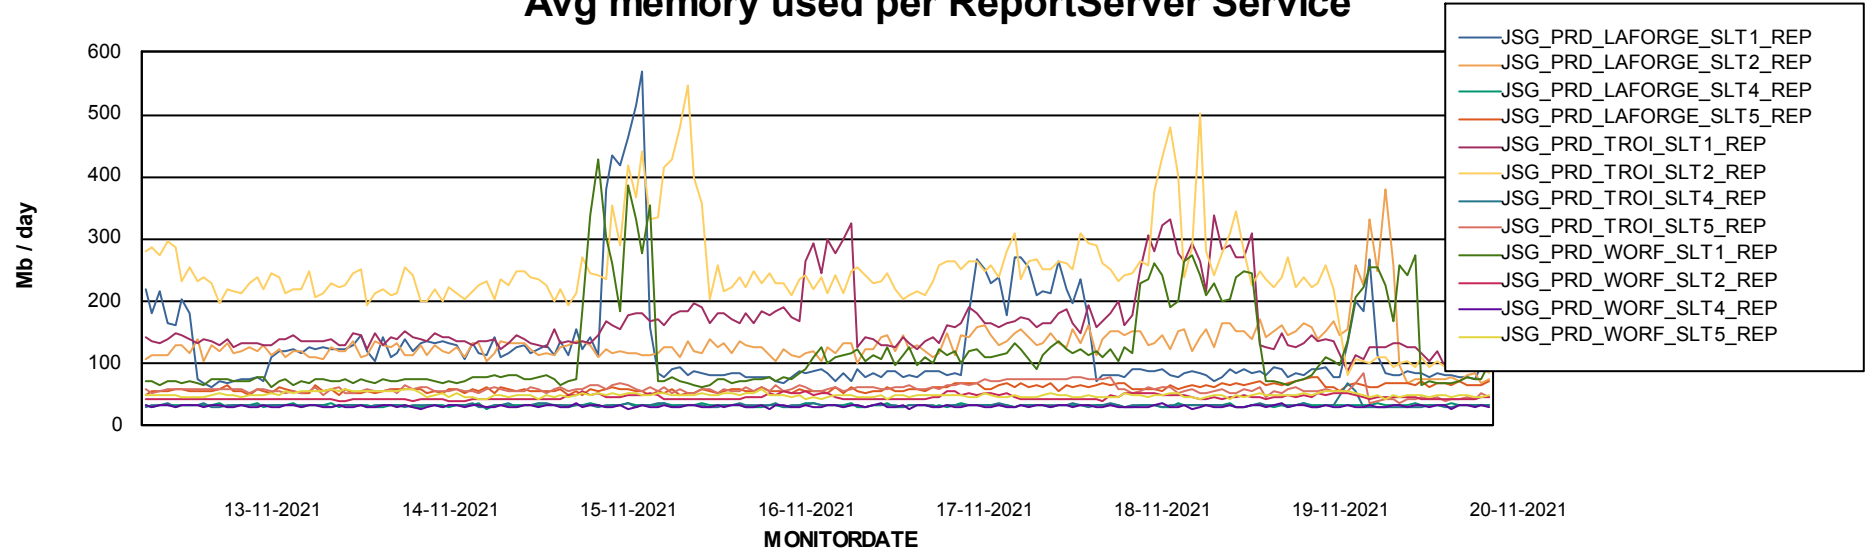

ABSSolute Application ReportServer Services

Avg memory used per ReportServer Service