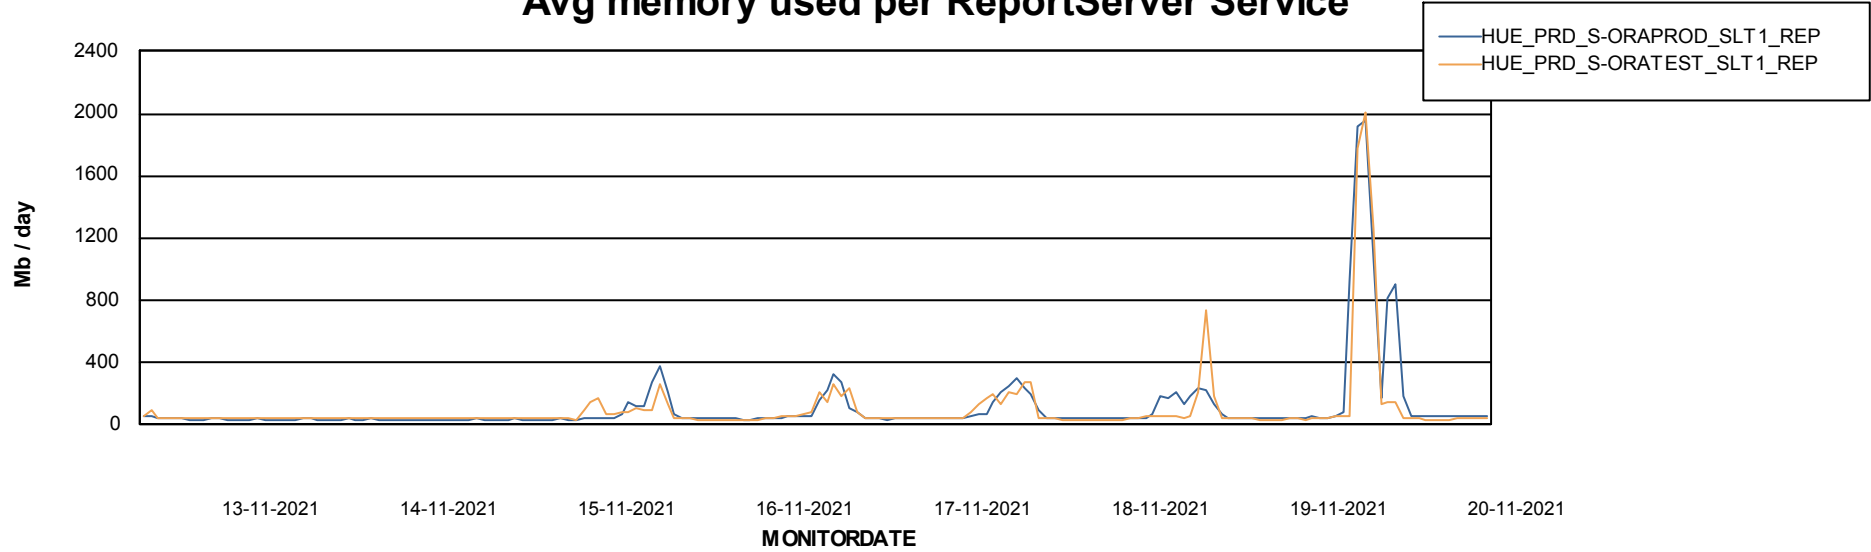

ABSSolute Application ReportServer Services

Avg memory used per ReportServer Service