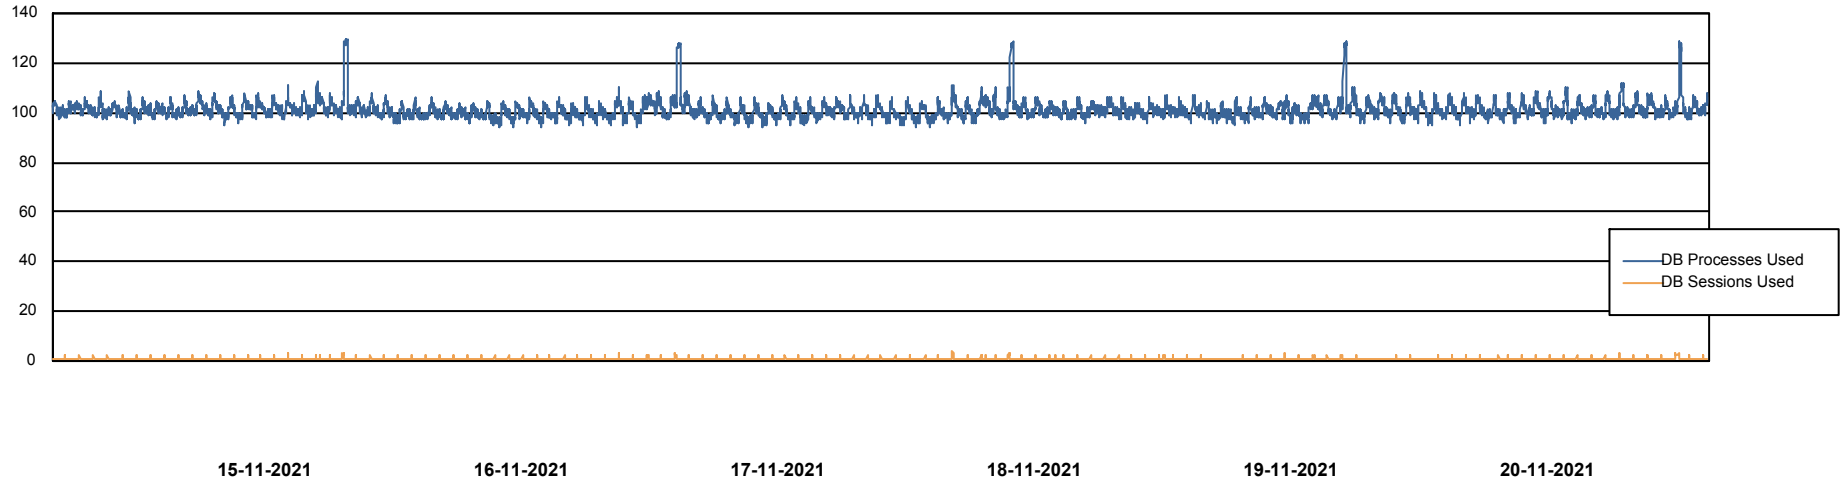

Database Performance HUE_PRD_S-ORABI_DB

DB Processes Max 1,000