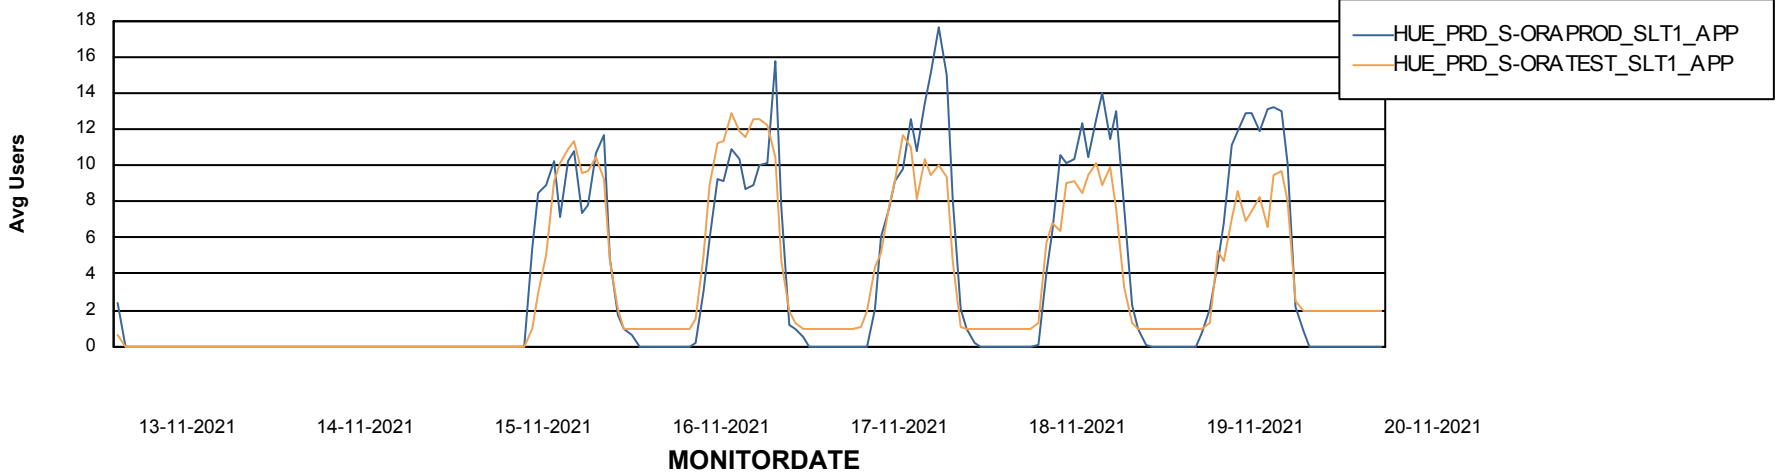

Weekly SLA Customer Report

Customer HUE_Production
Database ID 104

ABSSolute Application Server Services

Avg memory used per ABS Server Service

Avg users per day per ABS server

Weekly SLA Customer Report

Customer HUE_Production
Database ID 104