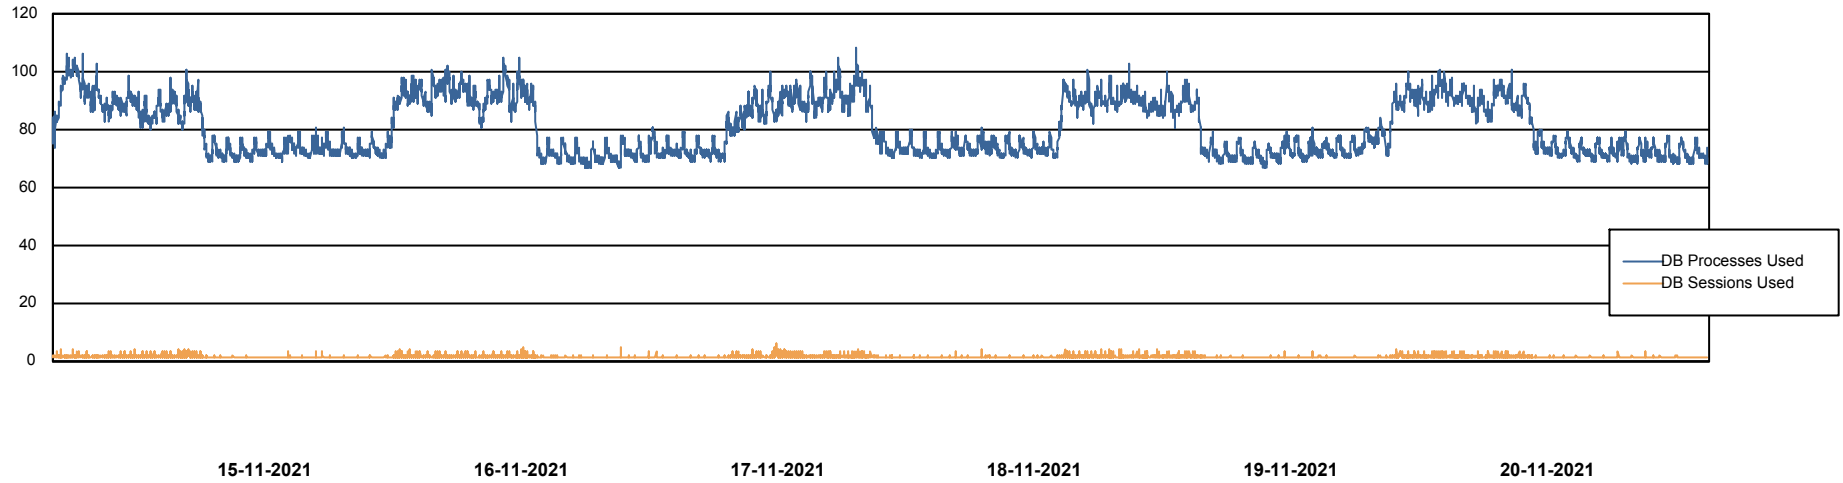

Database Performance HUE_PRD_S-ORAPROD_DB

DB Processes Max 1,000