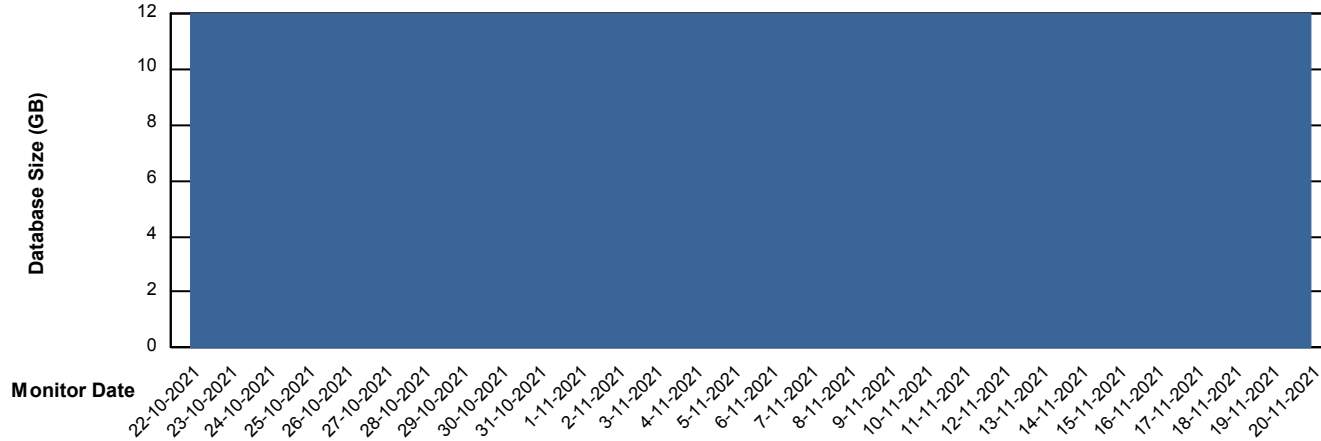

DATABASE SIZE HUE_PRD_S-ORABI_DB

Database growth over last month