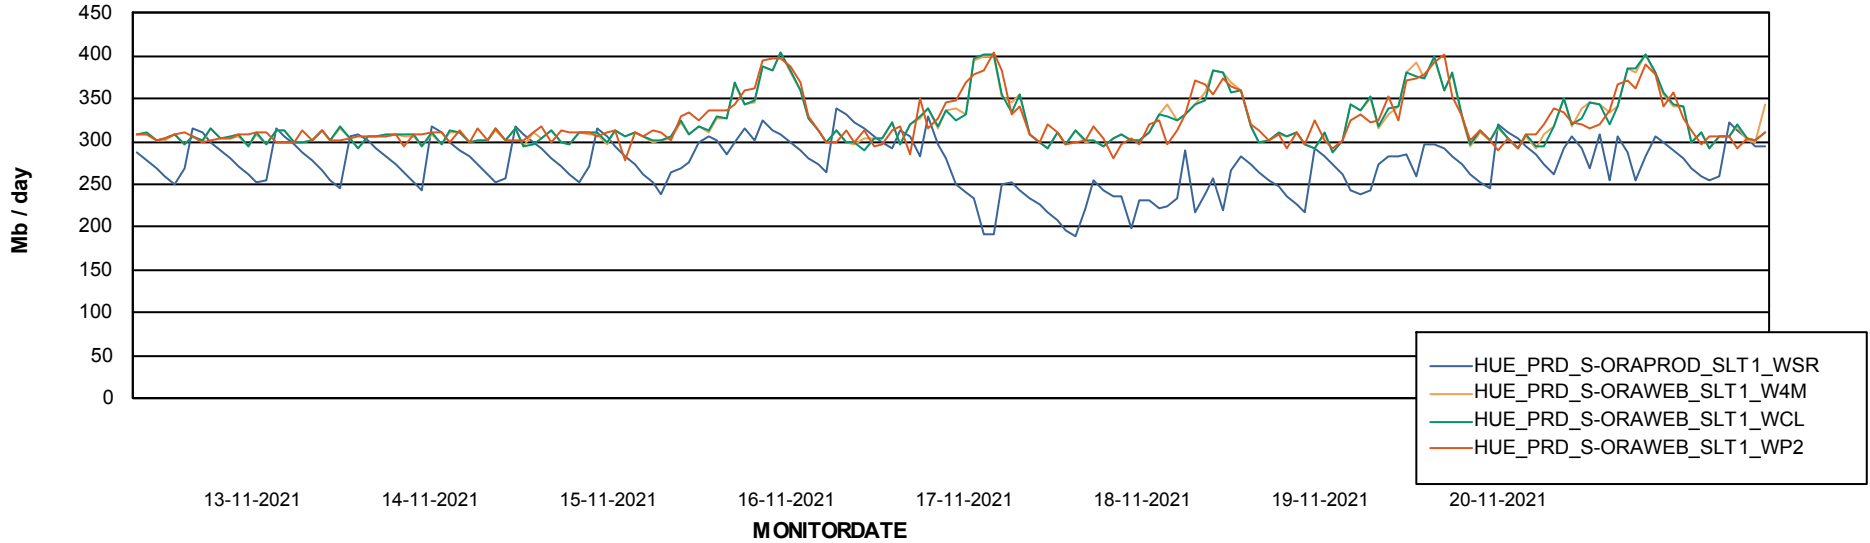

ABSSolute Application ReportServer Services

Avg memory used per ReportServer Service

Weekly SLA Customer Report

Customer HUE_Production
Database ID 104

ABSSolute Web Component Services

Avg memory used per ABS Web component