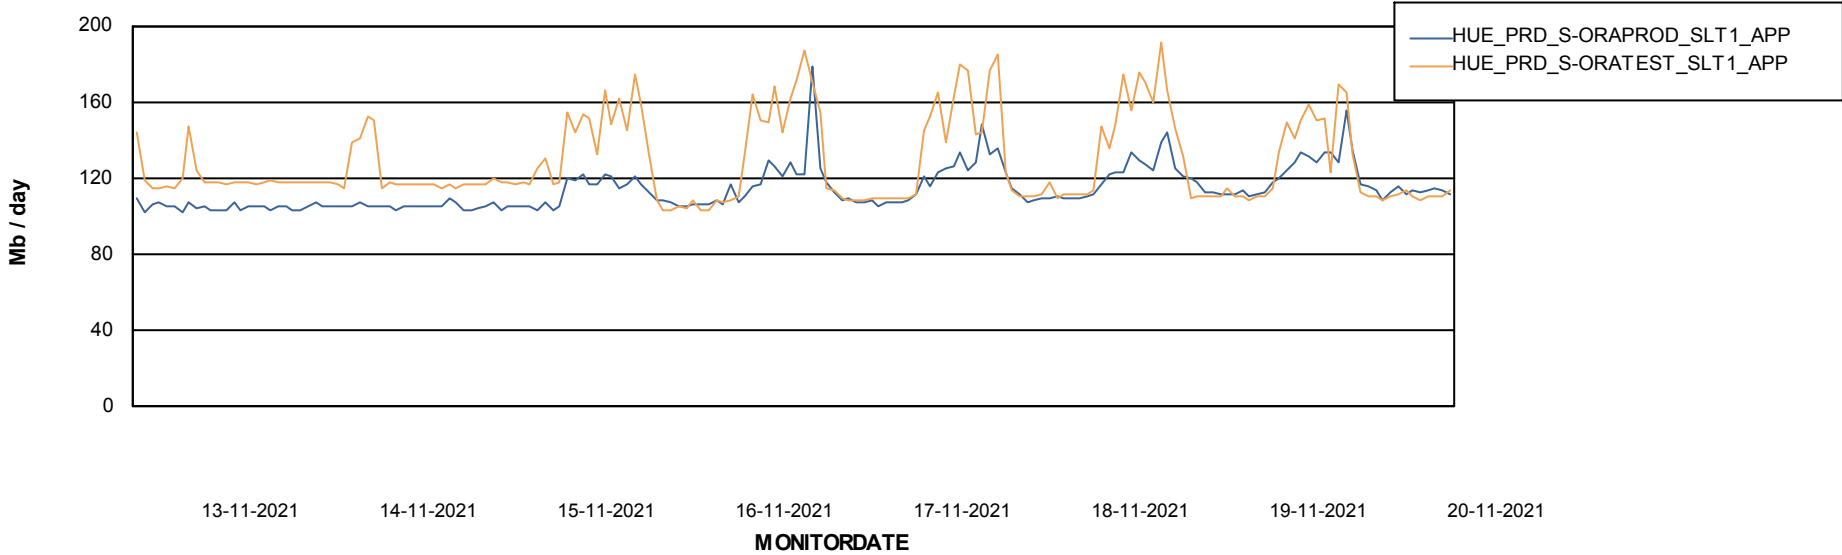

ABSSolute Application Server Services

Avg memory used per ABS Server Service