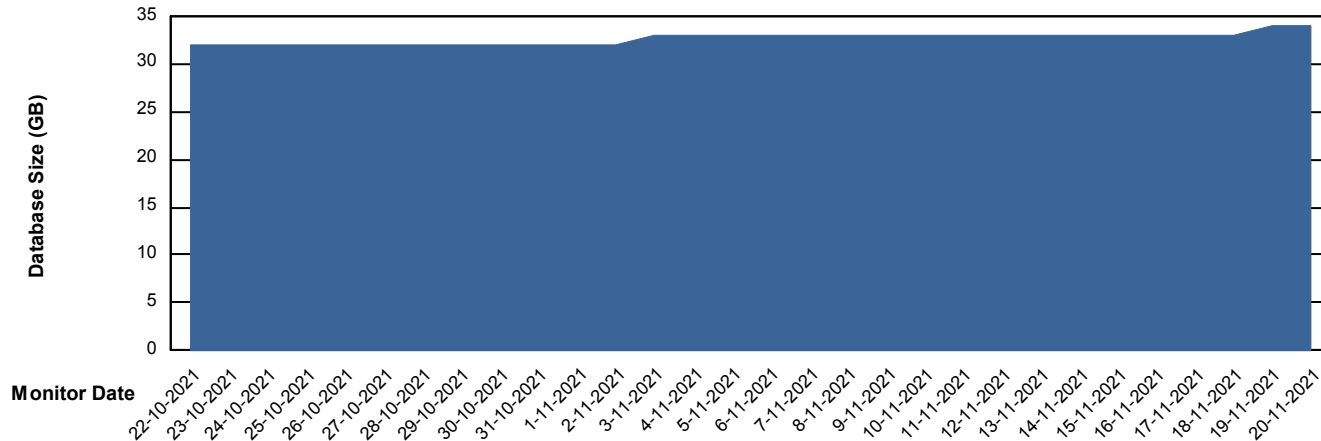

DATABASE SIZE HUE_PRD_S-ORAPROD_DB

Database growth over last month