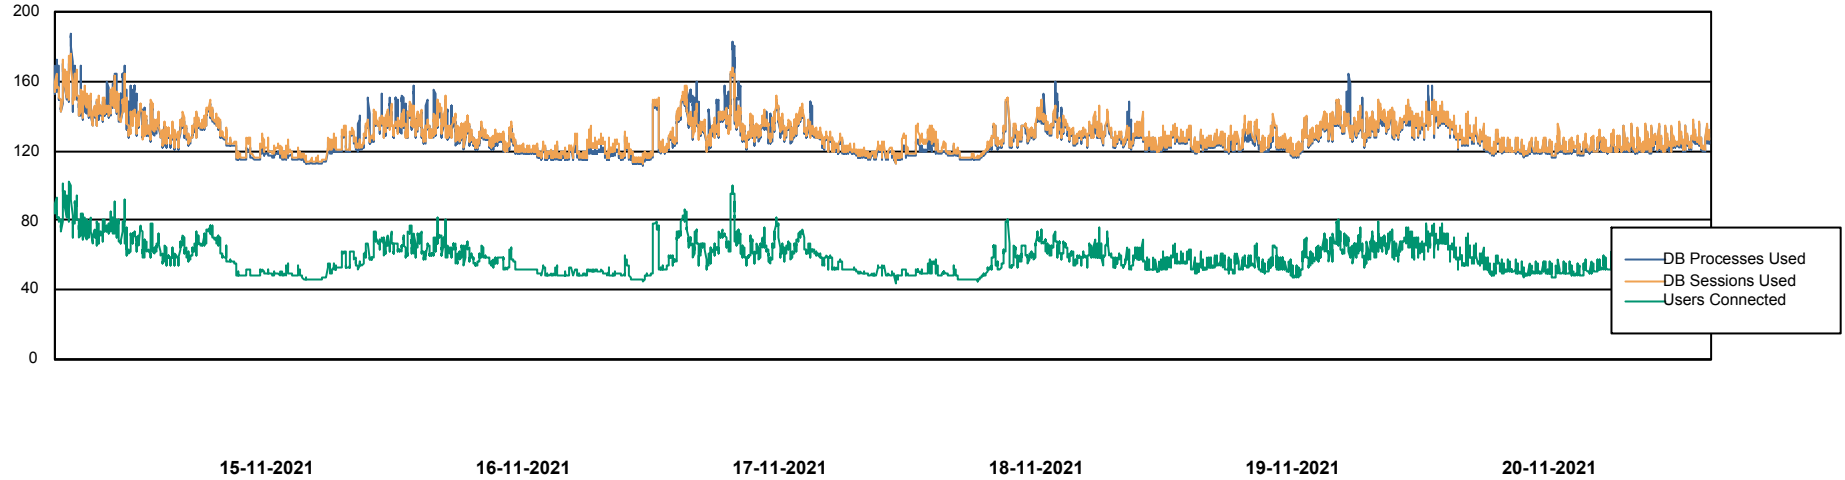

Weekly SLA Customer Report

Customer ELJ Production
Database ID 72

Database Performance ELJDB_PRD_BI

DB Processes Max 1,000
DB Sessions Max 1,524

Weekly SLA Customer Report

Customer ELJ Production
Database ID 72

Database Performance ELJDB_Production

DB Processes Max 600
DB Sessions Max 924

Weekly SLA Customer Report

Customer ELJ Production
Database ID 72

Database Performance ELJDB_Standby

DB Processes Max 600
DB Sessions Max 924