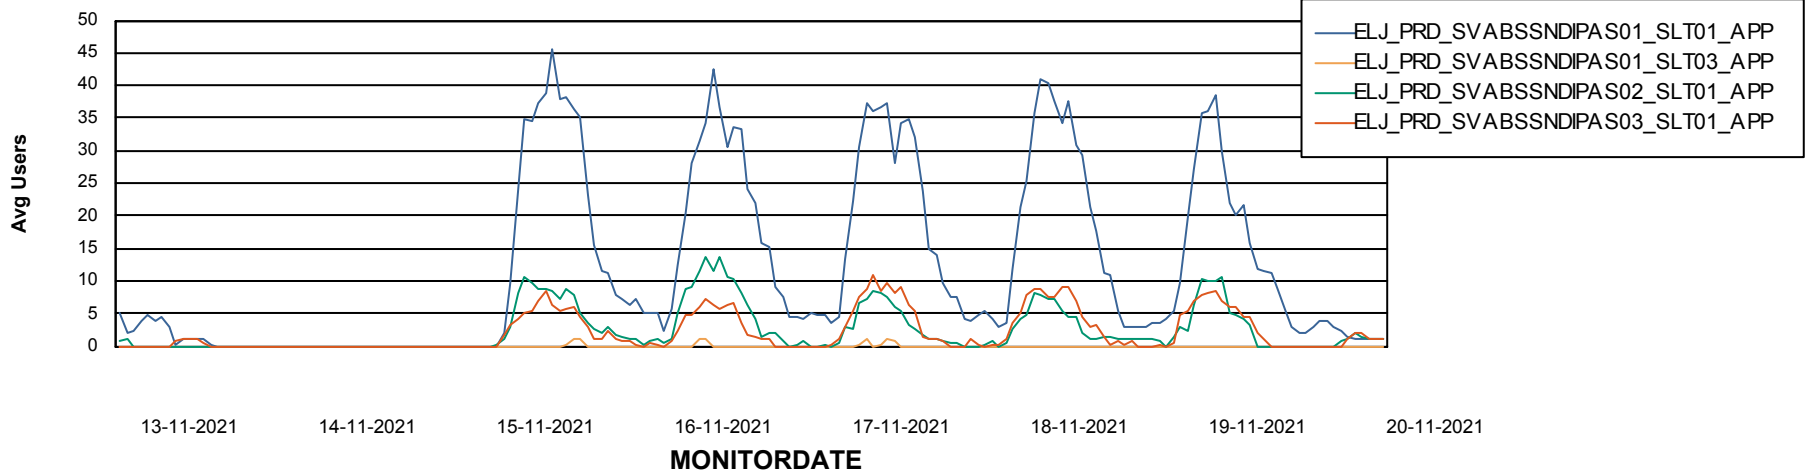

Weekly SLA Customer Report

Customer ELJ Production
Database ID 72

ABSSolute Application Server Services

Avg memory used per ABS Server Service

Avg users per day per ABS server

Weekly SLA Customer Report

Customer ELJ Production
Database ID 72