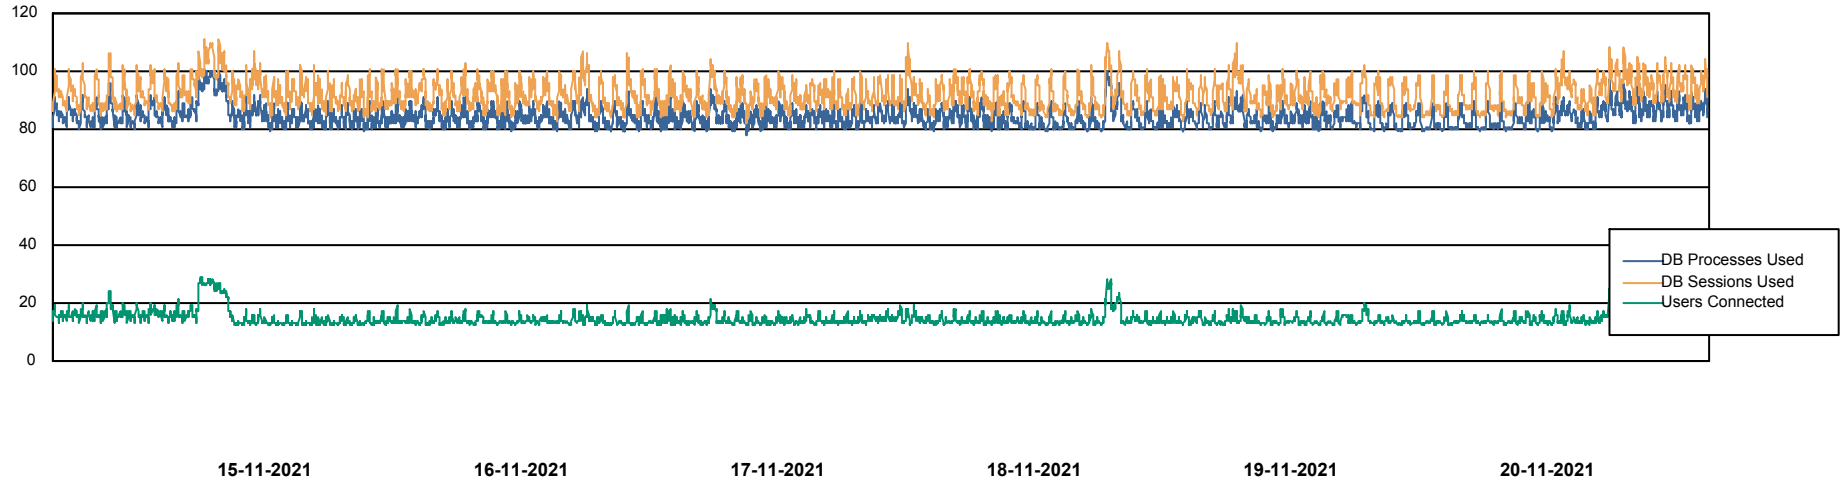

Harddisk Usage ELJ_PRD_SVABSSNDIPDB02

	Free disk space on / (%)	Total disk space on / (Gb)	Used disk space on / (Gb)	Free disk space on /home (%)	Free disk space on /u01 (%)	Total disk space on /u01 (Gb)	Used disk space on /u01 (Gb)
20-11-2021	81	160	31	81	75	600	148
19-11-2021	81	160	31	81	75	600	148
18-11-2021	81	160	31	81	76	600	147
17-11-2021	81	160	31	81	76	600	146
16-11-2021	81	160	31	81	76	600	146
15-11-2021	81	160	31	81	76	600	146
14-11-2021	81	160	31	81	75	600	147

Weekly SLA Customer Report

Customer ELJ Production
Database ID 72

Database Performance ELJDB_PRD_BI

DB Processes Max 1,000
DB Sessions Max 1,524

Weekly SLA Customer Report

Customer ELJ Production
Database ID 72