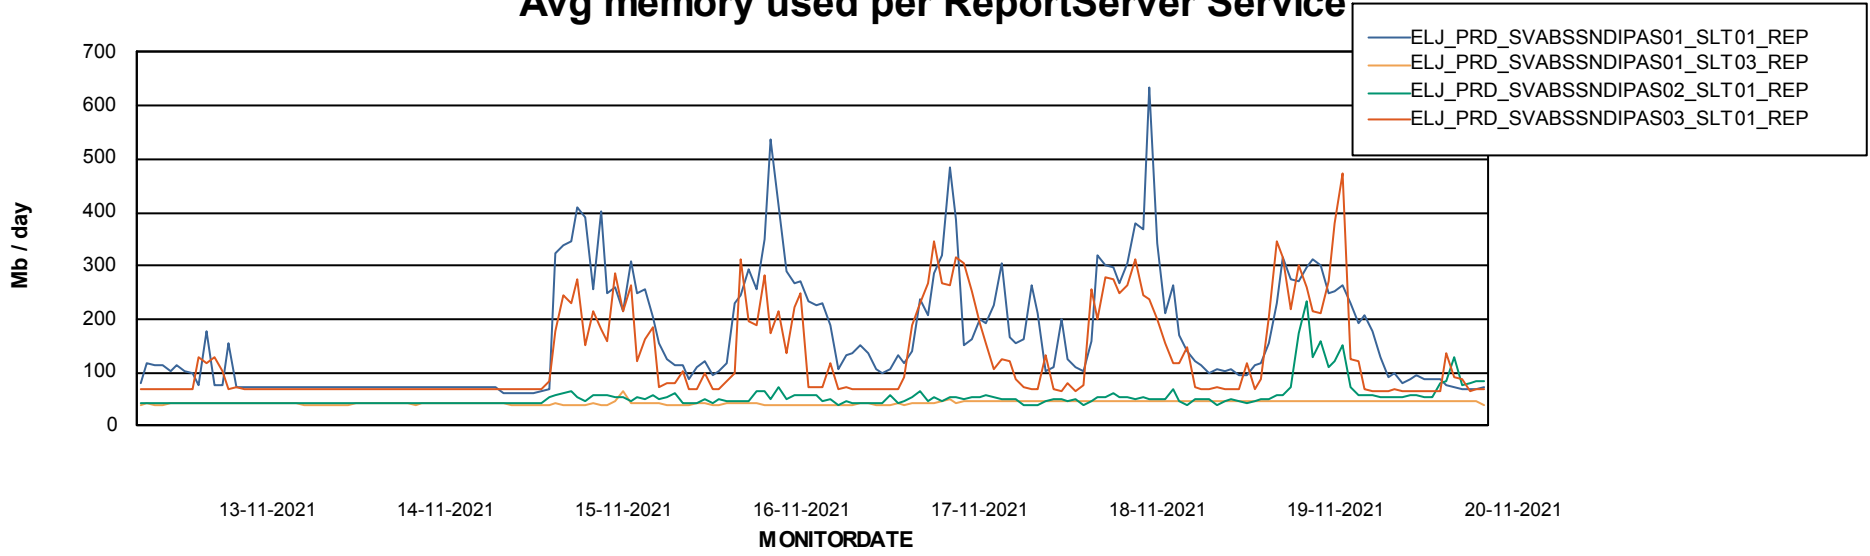

ABSSolute Application ReportServer Services

Avg memory used per ReportServer Service