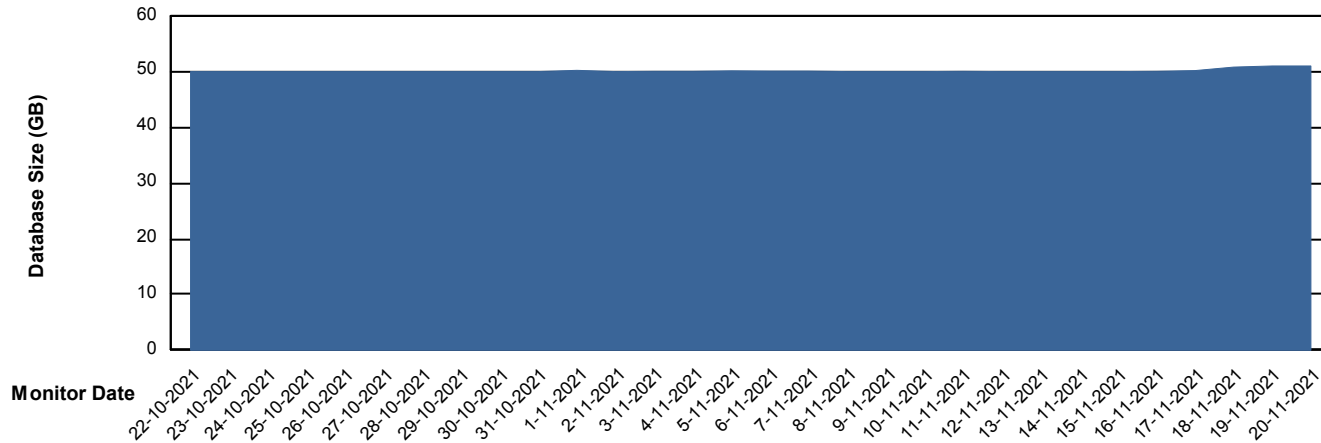

Weekly SLA Customer Report

Customer ELJ Production
Database ID 72

DATABASE SIZE ELJDB_PRD_BI

Database growth over last month

DATABASE SIZE ELJDB_Production

Database growth over last month

Weekly SLA Customer Report