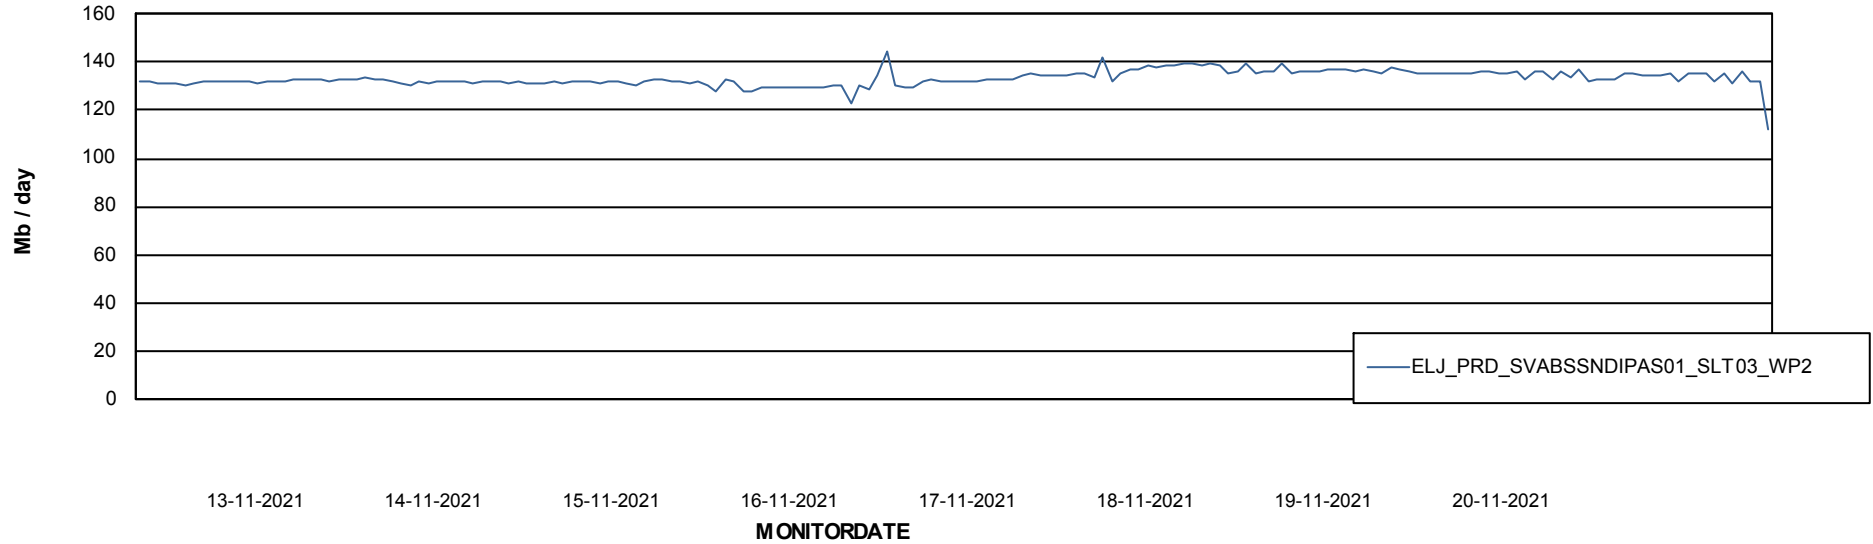

ABSSolute Application ReportServer Services

Avg memory used per ReportServer Service

Weekly SLA Customer Report

Customer ELJ Production
Database ID 72

ABSSolute Web Component Services

Avg memory used per ABS Web component