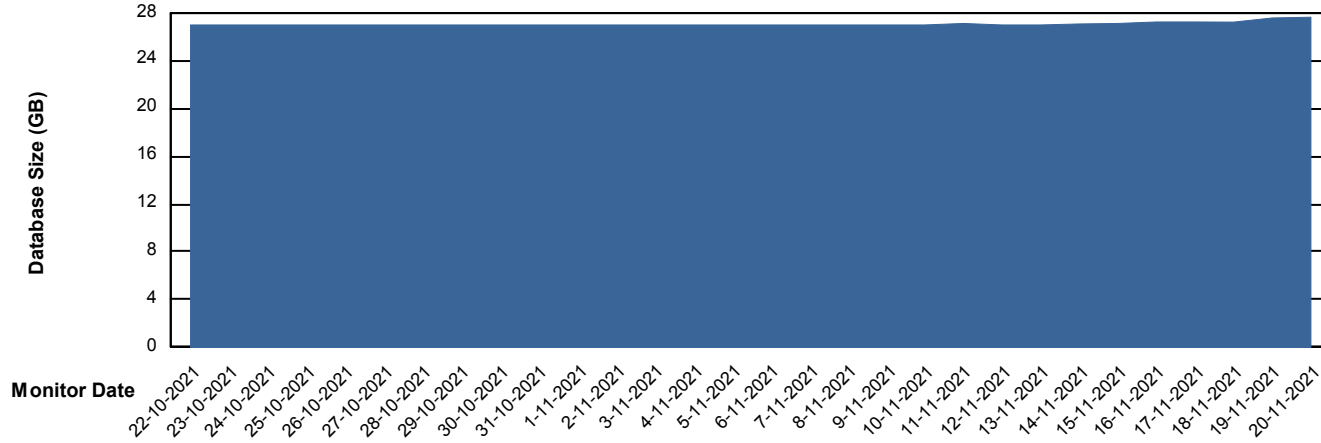

Database Performance ELJDB_Production

DB Processes Max 600
DB Sessions Max 924

Weekly SLA Customer Report

Customer ELJ Production
Database ID 72

Database Performance ELJDB_Standby

DB Processes Max 600
DB Sessions Max 924

Weekly SLA Customer Report

Customer ELJ Production
Database ID 72

DATABASE SIZE ELJDB_PRD_BI

Database growth over last month

DATABASE SIZE ELJDB_Production

Database growth over last month

Weekly SLA Customer Report