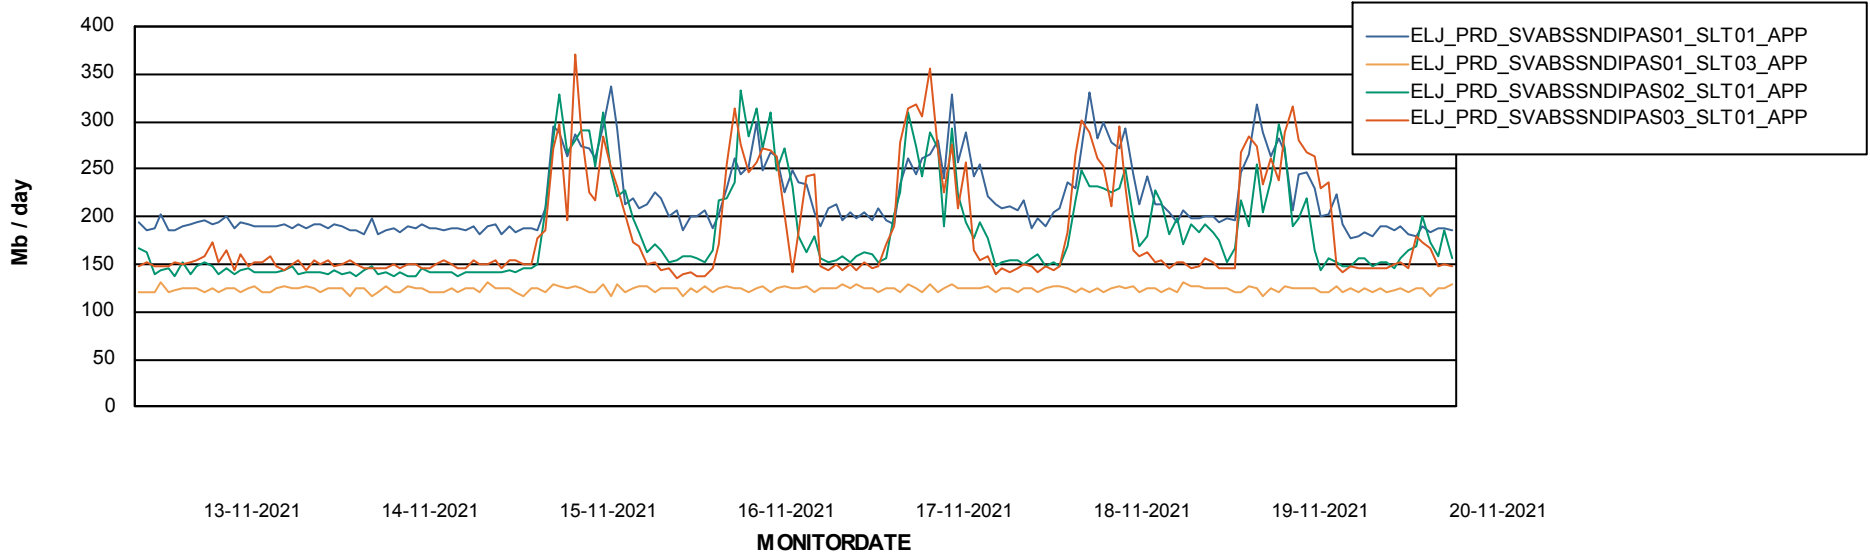

BI Status and last ETL error for ELJDB_PRD_BI

	zo 14/11/2021	ma 15/11/2021	di 16/11/2021	wo 17/11/2021	do 18/11/2021	vr 19/11/2021	za 20/11/2021
ABS DataWarehouse ETL Health	OK	OK	OK	OK	OK	OK	OK
ABS DWHStaging ETL Health	OK	OK	OK	OK	OK	OK	OK

Weekly SLA Customer Report

Customer ELJ Production
Database ID 72

ABSSolute Application Server Services

Avg memory used per ABS Server Service

Avg users per day per ABS server

Weekly SLA Customer Report

Customer ELJ Production
Database ID 72