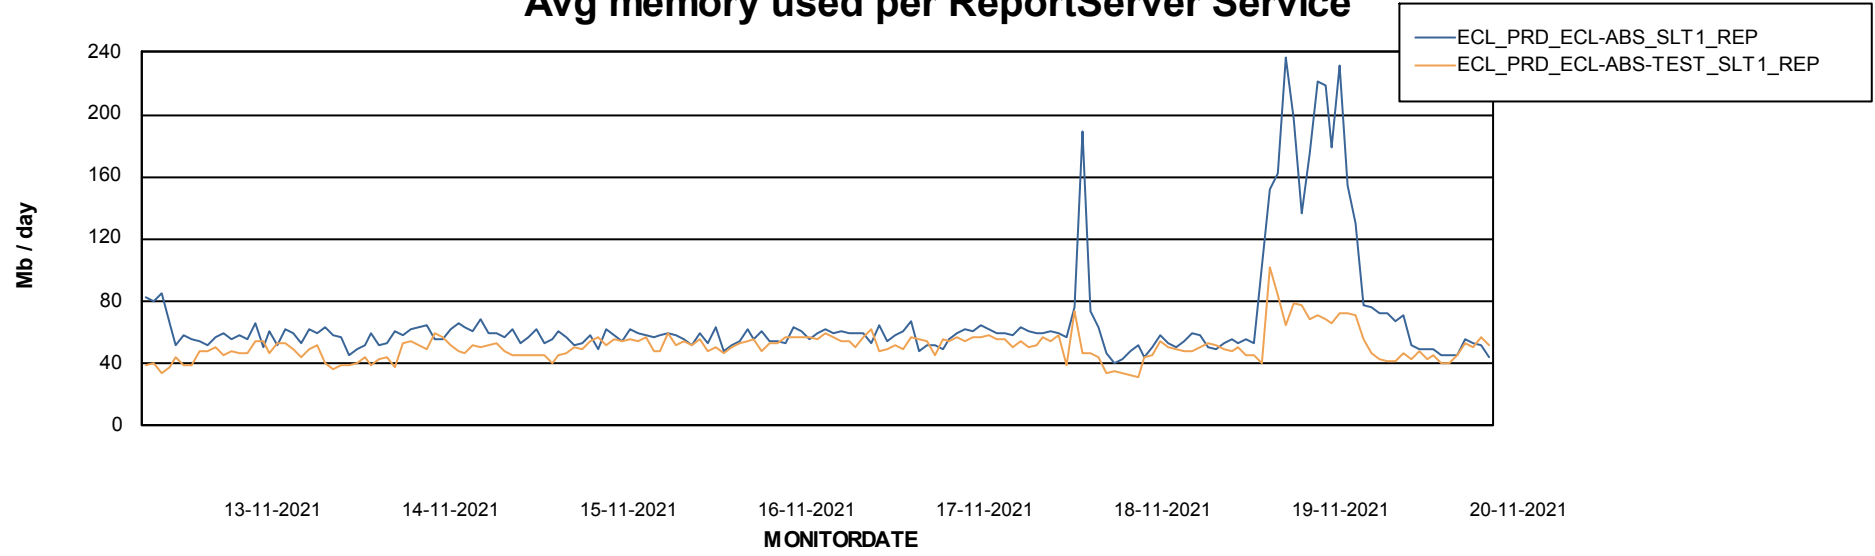

ABSSolute Application ReportServer Services

Avg memory used per ReportServer Service