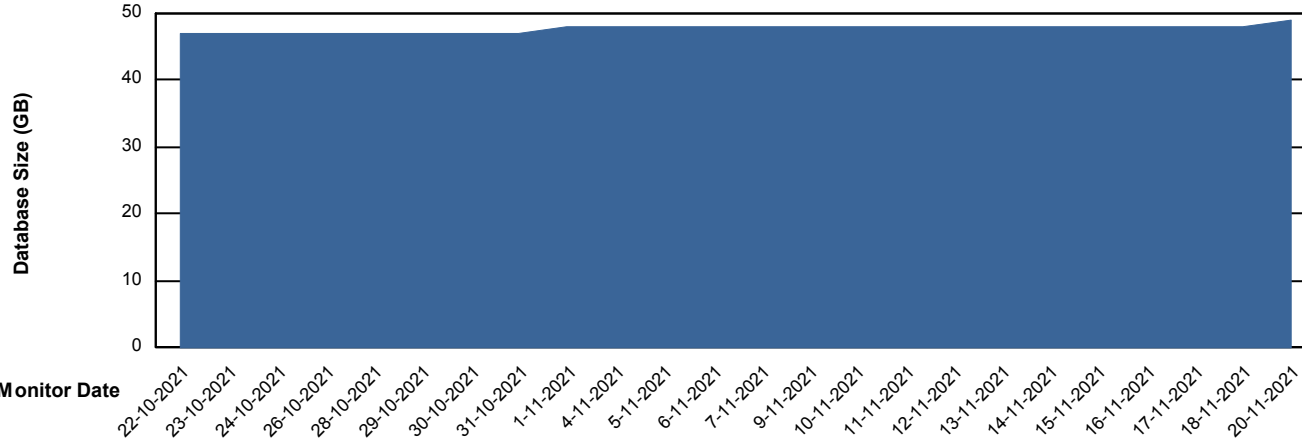

Weekly SLA Customer Report

Customer ECL_Production
Database ID 77

Database Performance ECLDB_Production

Weekly SLA Customer Report

Customer ECL_Production
 Database ID 77

DATABASE SIZE ECLDB_Production

Database growth over last month

Database Tablespace ECLDB_Production

Date	Tablespace Name	Filesize (Gb)	Usedsize (Gb)	Percentage free
20-11-2021	ABSDATA	47	39	17
	INDX	8	4	52
18-11-2021	ABSDATA	47	39	17
	INDX	8	4	53
17-11-2021	ABSDATA	47	39	17
	INDX	8	4	53
16-11-2021	ABSDATA	47	39	17
	INDX	8	4	53
15-11-2021	ABSDATA	47	39	18
	INDX	8	4	53
14-11-2021	ABSDATA	47	39	18
	INDX	8	4	53