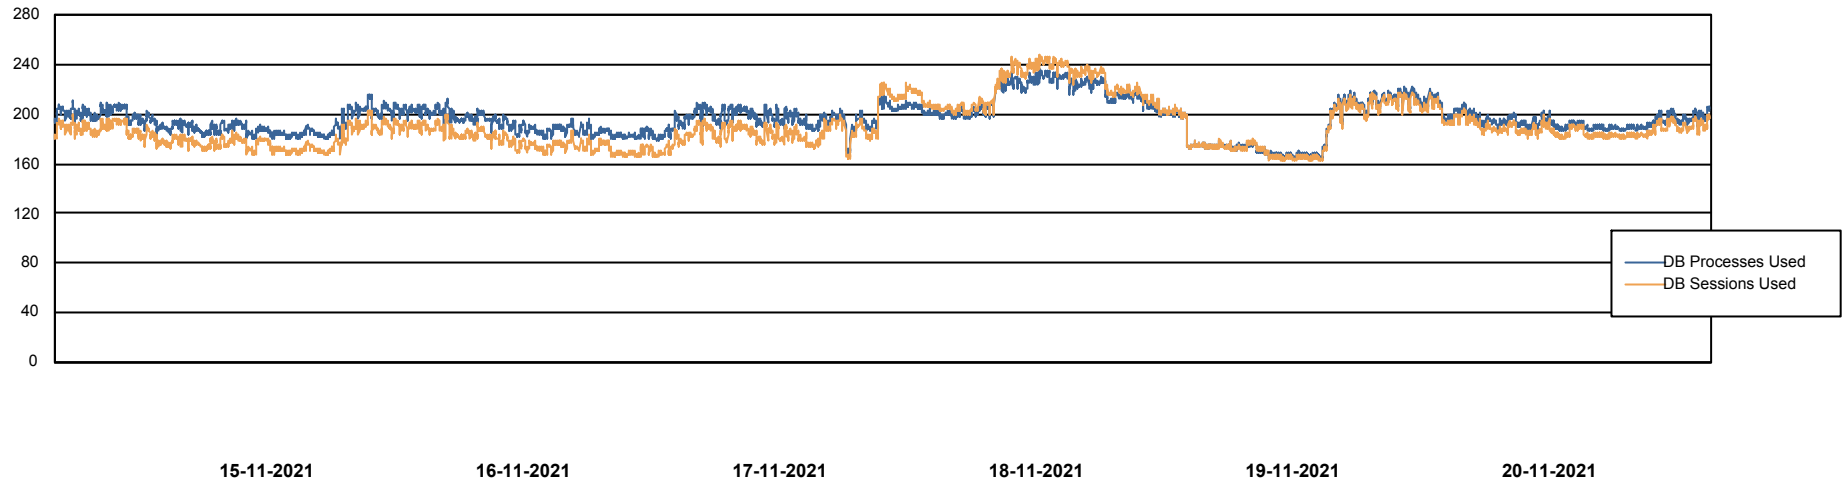

Weekly SLA Customer Report

Customer ECL_Production
Database ID 77

Harddisk Usage ECL_PRD_ECL-ABS-WEB

	Free disk space on C: (%)	Total disk space on C: (Gb)	Used disk space on C: (Gb)
20-11-2021	55	0	57
19-11-2021	55	0	57
18-11-2021	52	0	61
17-11-2021	50	0	64
16-11-2021	50	127	63
15-11-2021	51	127	62
14-11-2021	51	127	62

Weekly SLA Customer Report

Customer ECL_Production
Database ID 77

Database Performance ECLDB_Production

Weekly SLA Customer Report

Customer ECL_Production
 Database ID 77

DATABASE SIZE ECLDB_Production

Database growth over last month