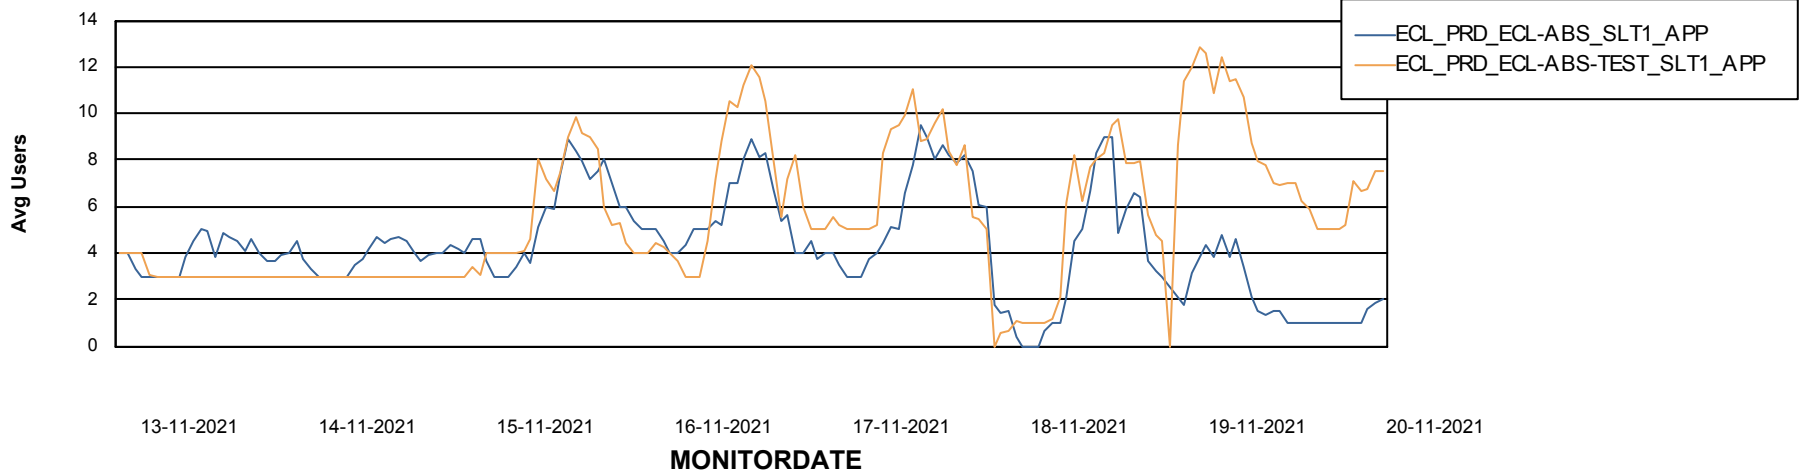

Database Tablespace ECLDB_Production

Date	Tablespace Name	Filesize (Gb)	Usedsize (Gb)	Percentage free
20-11-2021	ABSDATA	47	39	17
	INDX	8	4	52
18-11-2021	ABSDATA	47	39	17
	INDX	8	4	53
17-11-2021	ABSDATA	47	39	17
	INDX	8	4	53
16-11-2021	ABSDATA	47	39	17
	INDX	8	4	53
15-11-2021	ABSDATA	47	39	18
	INDX	8	4	53
14-11-2021	ABSDATA	47	39	18
	INDX	8	4	53

Weekly SLA Customer Report

Customer ECL_Production
Database ID 77

ABSSolute Application Server Services

Avg memory used per ABS Server Service

Avg users per day per ABS server

Weekly SLA Customer Report

Customer ECL_Production
Database ID 77