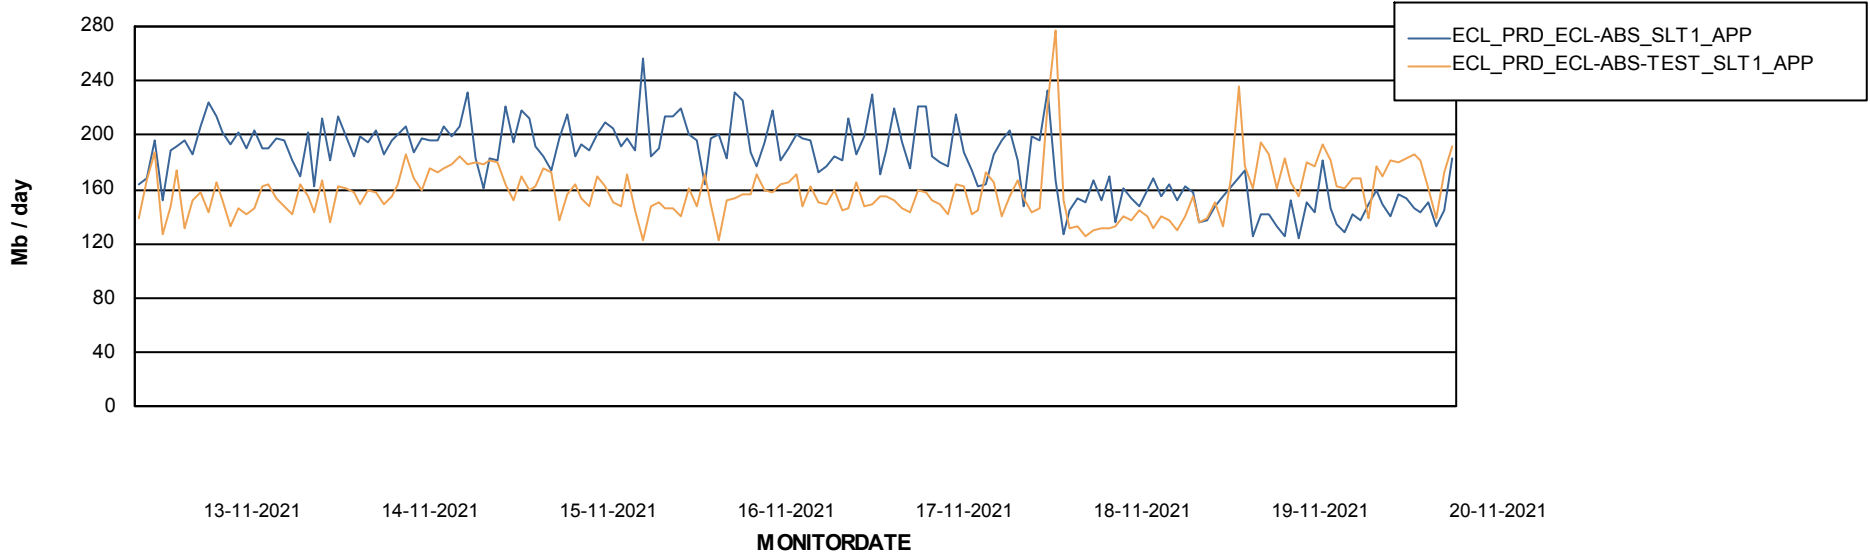

Weekly SLA Customer Report

Customer ECL_Production
Database ID 77

Database Performance ECLDB_Production

Weekly SLA Customer Report

Customer ECL_Production
 Database ID 77

DATABASE SIZE ECLDB_Production

Database growth over last month

Database Tablespace ECLDB_Production

Date	Tablespace Name	Filesize (Gb)	Usedsize (Gb)	Percentage free
20-11-2021	ABSDATA	47	39	17
	INDX	8	4	52
18-11-2021	ABSDATA	47	39	17
	INDX	8	4	53
17-11-2021	ABSDATA	47	39	17
	INDX	8	4	53
16-11-2021	ABSDATA	47	39	17
	INDX	8	4	53
15-11-2021	ABSDATA	47	39	18
	INDX	8	4	53
14-11-2021	ABSDATA	47	39	18
	INDX	8	4	53

Weekly SLA Customer Report

Customer ECL_Production
Database ID 77

ABSSolute Application Server Services

Avg memory used per ABS Server Service

Avg users per day per ABS server

Weekly SLA Customer Report

Customer ECL_Production
Database ID 77