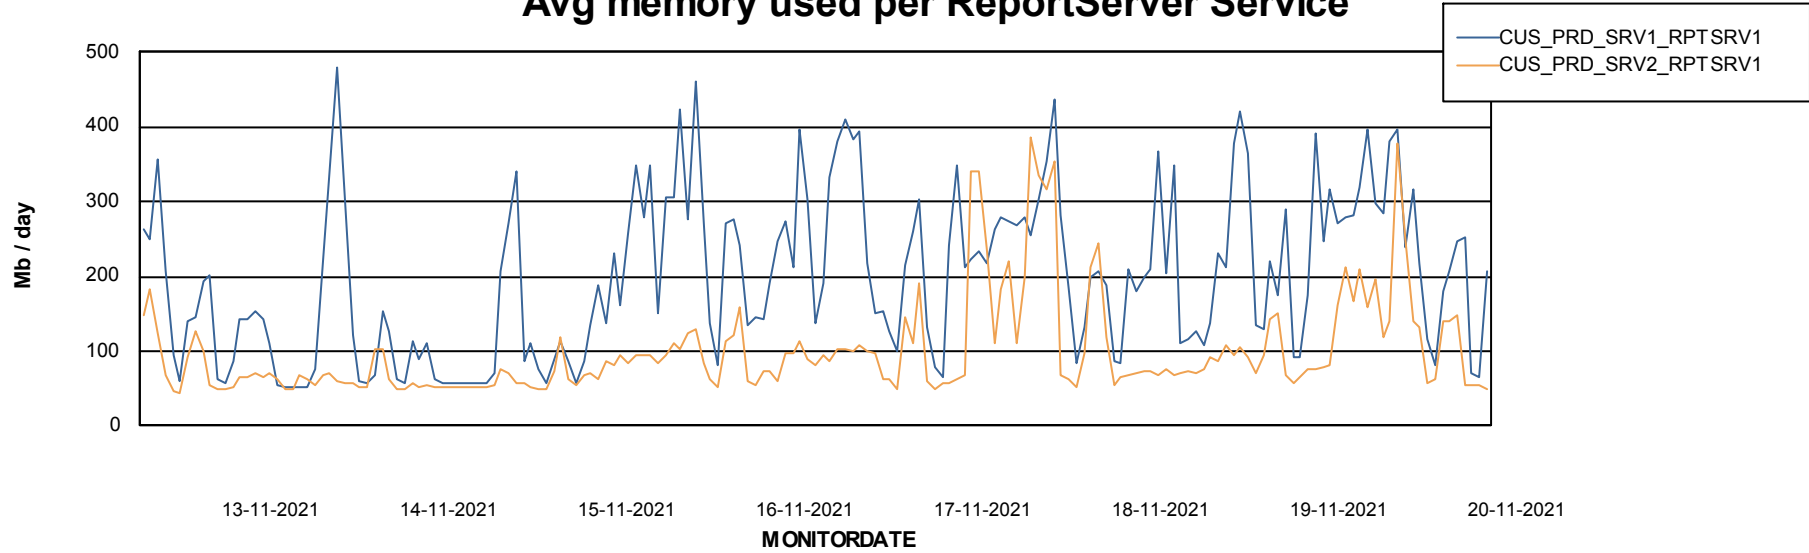

ABSSolute Web Component Services

Avg memory used per ReportServer Service