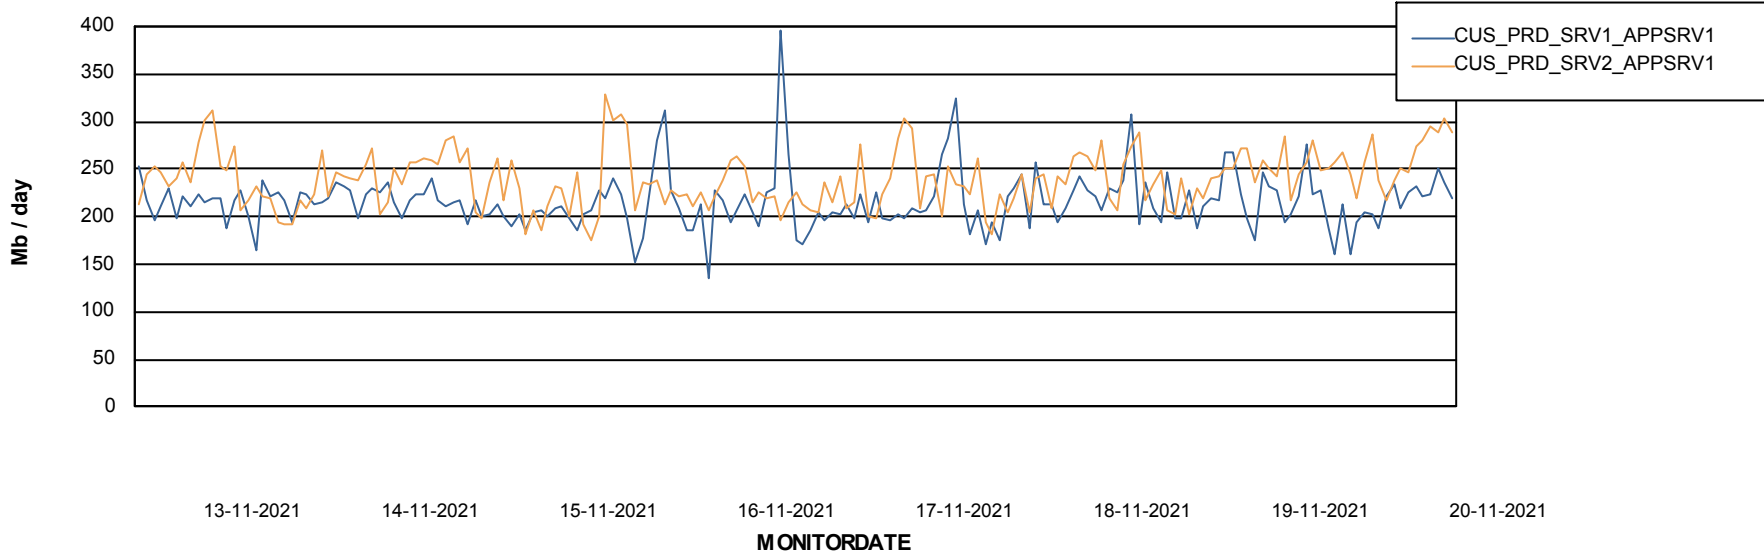

ABSSolute Application Server Services

Avg memory used per ABS Server Service