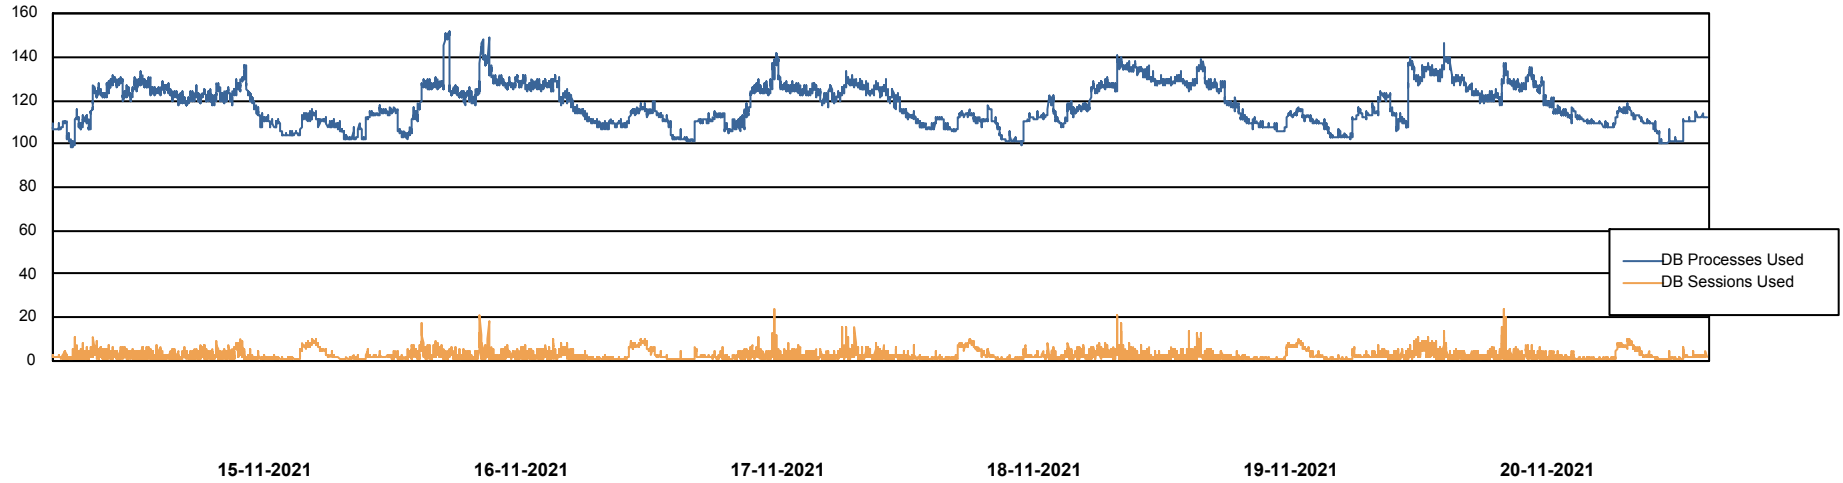

Harddisk Usage CUS_StandByDBSrv_ABSDb2

	Free disk space on C: (%)	Total disk space on C: (Gb)	Used disk space on C: (Gb)	Free disk space on D: (%)	Total disk space on D: (Gb)	Used disk space on D: (Gb)
20-11-2021	60	199	79	31	1,024	702
19-11-2021	60	199	79	31	1,024	710
18-11-2021	60	199	79	31	1,024	710
17-11-2021	61	199	79	30	1,024	720
16-11-2021	61	199	78	32	1,024	701
15-11-2021	61	199	78	31	1,024	709
14-11-2021	61	199	78	30	1,024	721

Weekly SLA Customer Report

Customer CUS_Production
Database ID 131

Database Performance CUS_ProdDB_Primary

DB Processes Max 300

Weekly SLA Customer Report

Customer CUS_Production
Database ID 131

Database Performance CUS_ProdDB_Standby