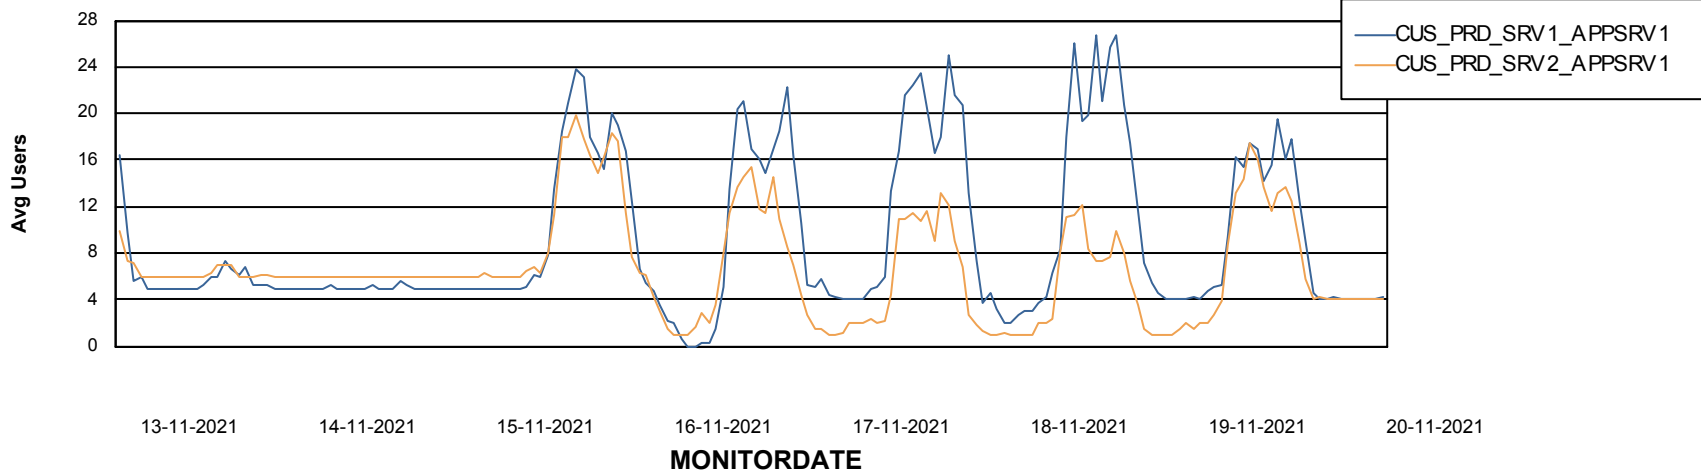

Weekly SLA Customer Report

Customer CUS_Production
Database ID 131

ABSSolute Application Server Services

Avg memory used per ABS Server Service

Avg users per day per ABS server

Weekly SLA Customer Report

Customer CUS_Production
Database ID 131