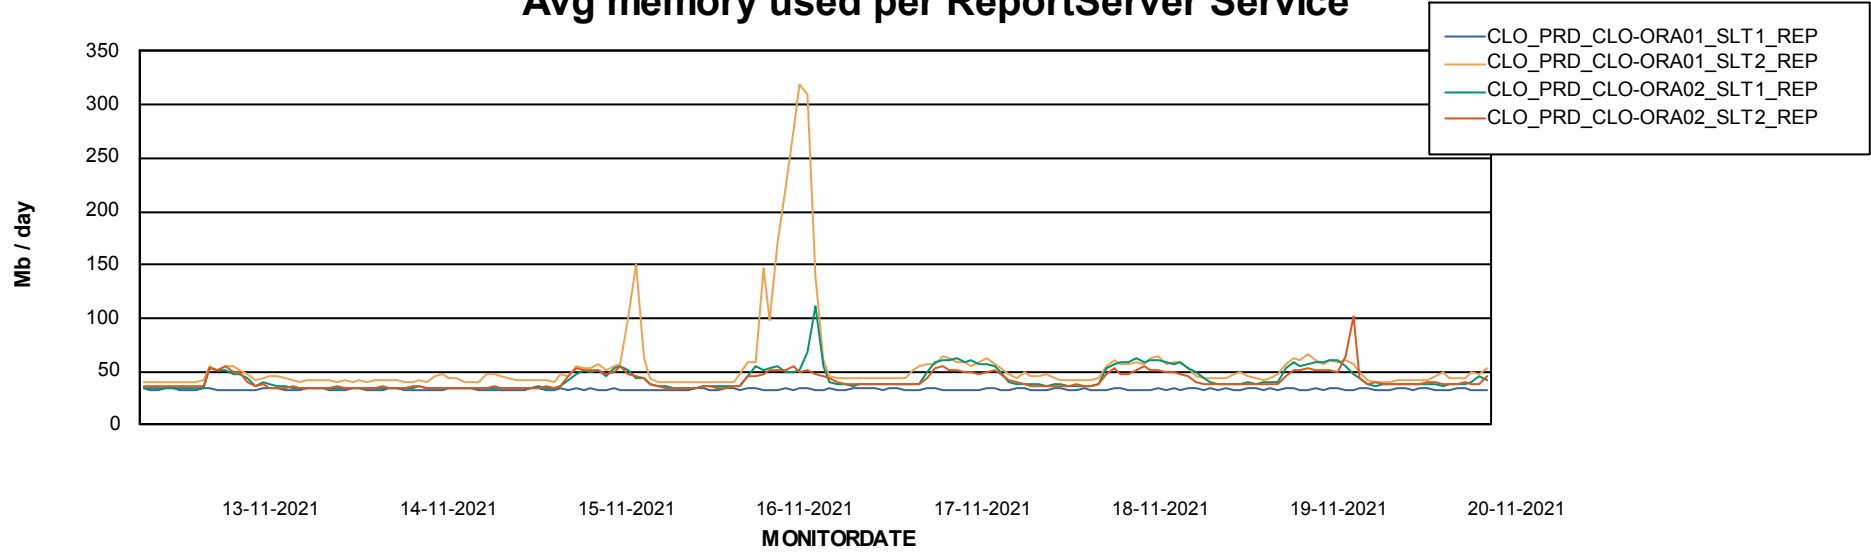

ABSSolute Application ReportServer Services

Avg memory used per ReportServer Service