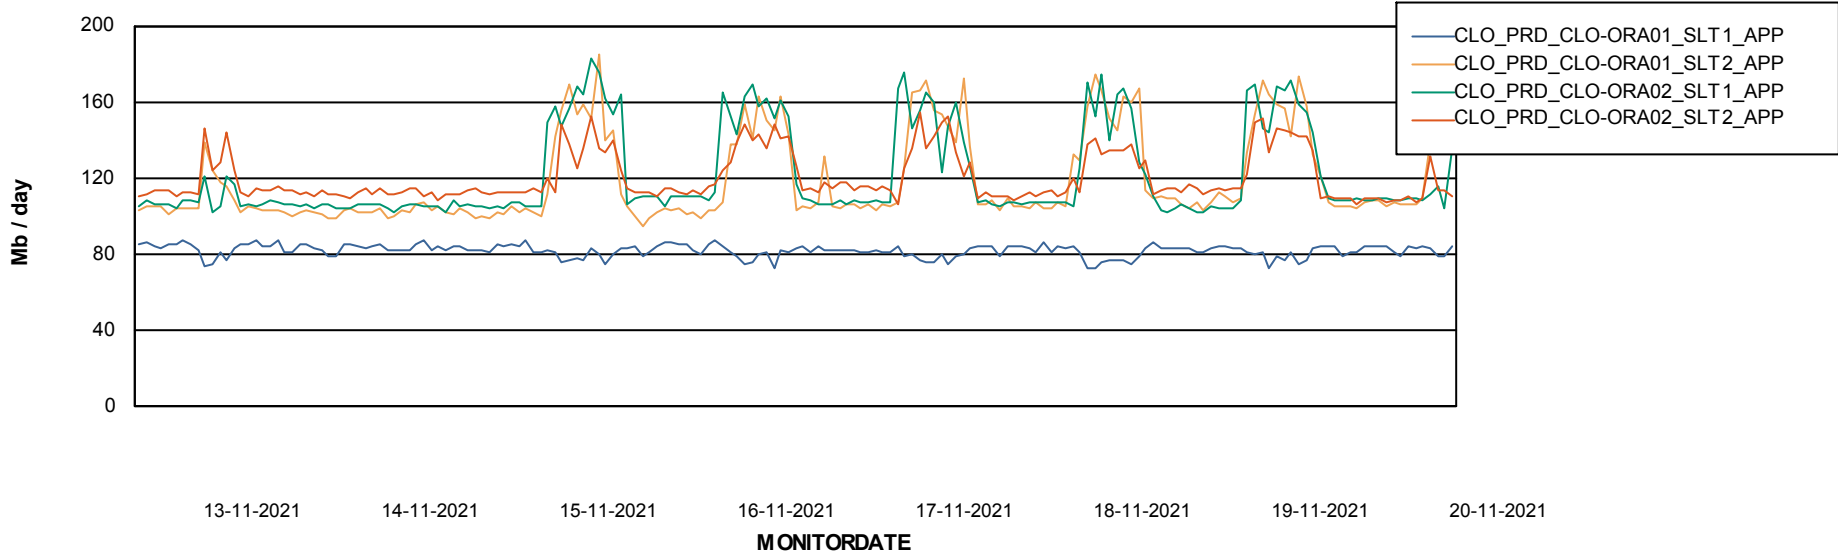

ABSSolute Application Server Services

Avg memory used per ABS Server Service