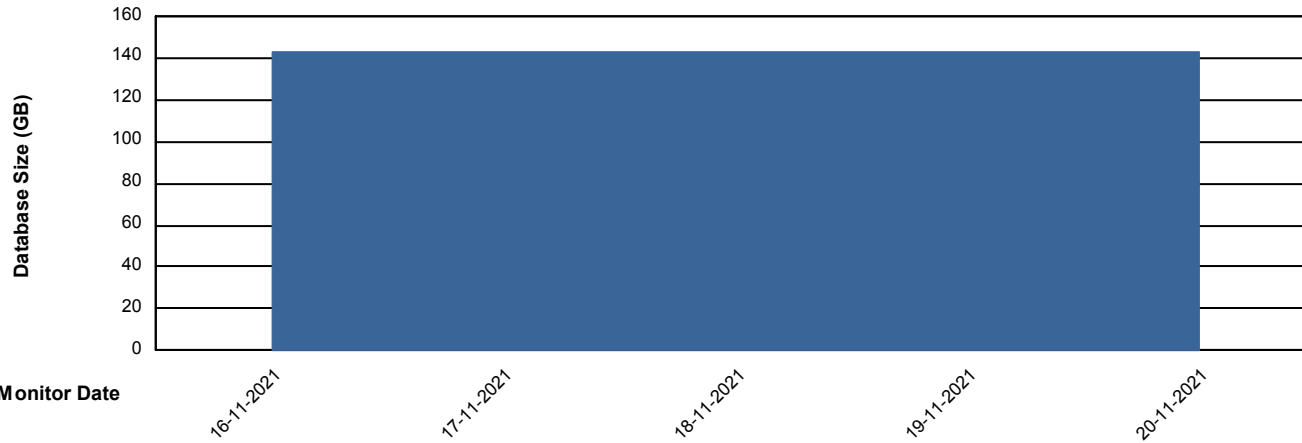

DATABASE SIZE CLODB_TEST_CLO-ORA02

Database growth over last month