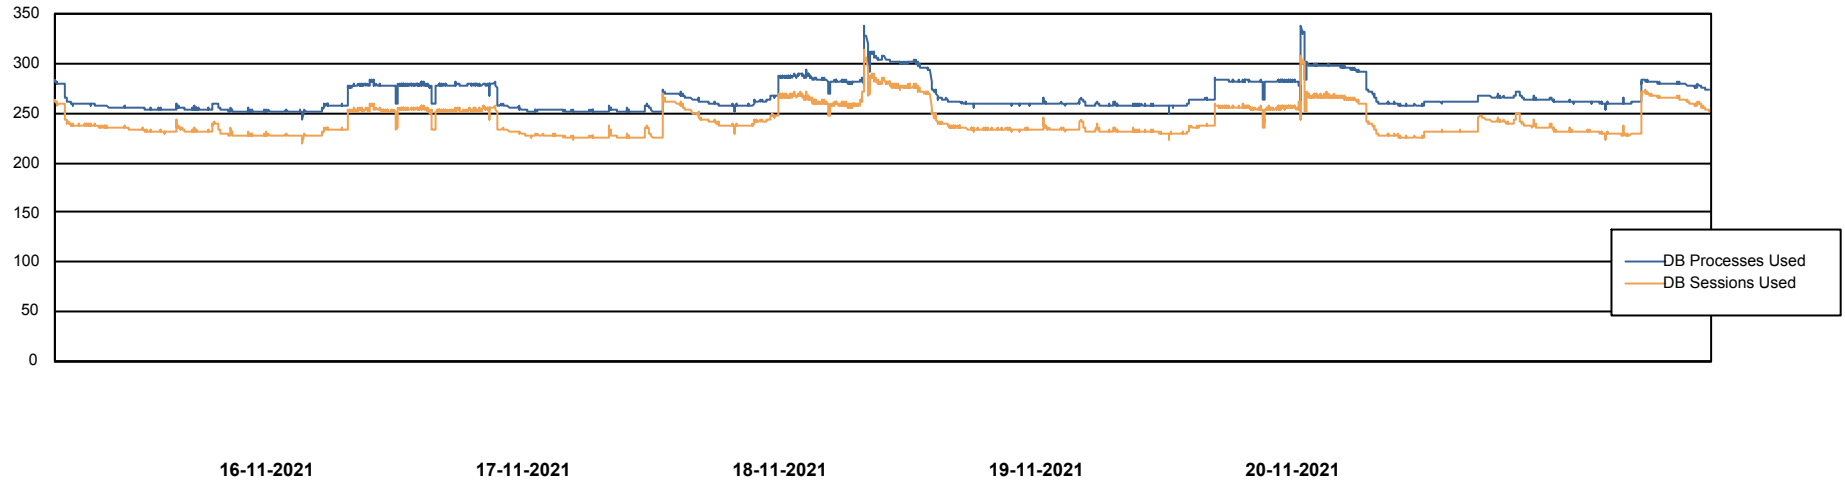

Database Performance CLODB_PRD_CLO-ORA01

DB Processes Max 1,000