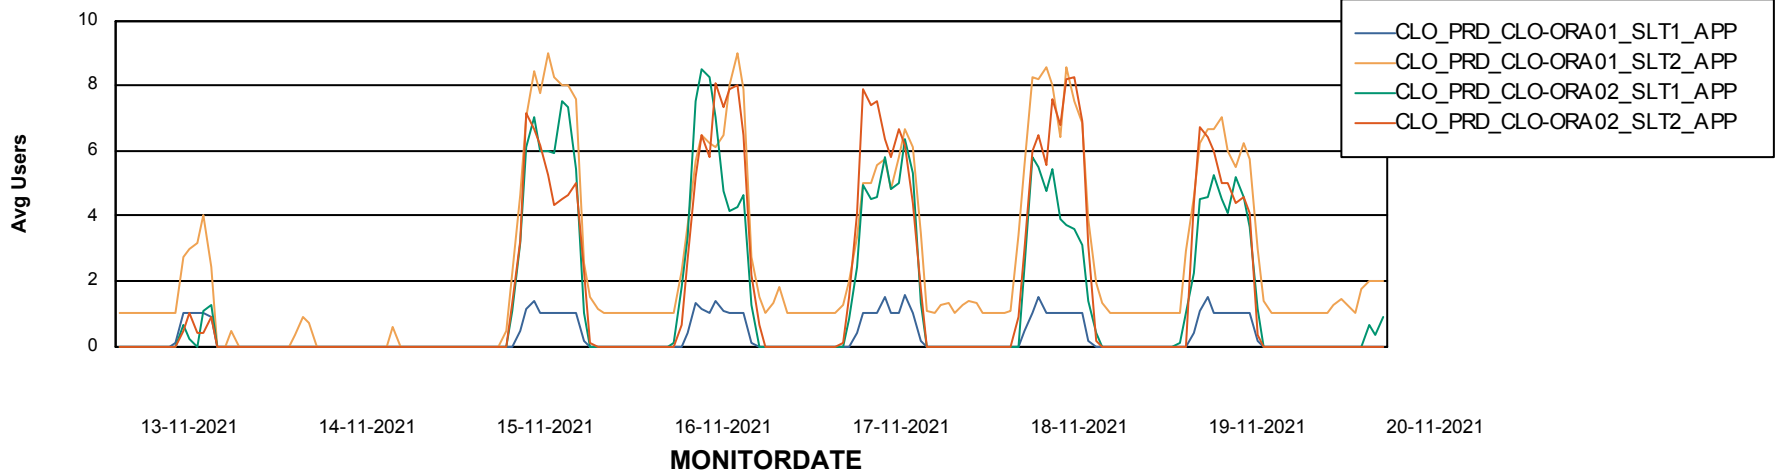

Weekly SLA Customer Report

Customer CLO Production
Database ID 38

ABSSolute Application Server Services

Avg memory used per ABS Server Service

Avg users per day per ABS server

Weekly SLA Customer Report

Customer CLO Production
Database ID 38