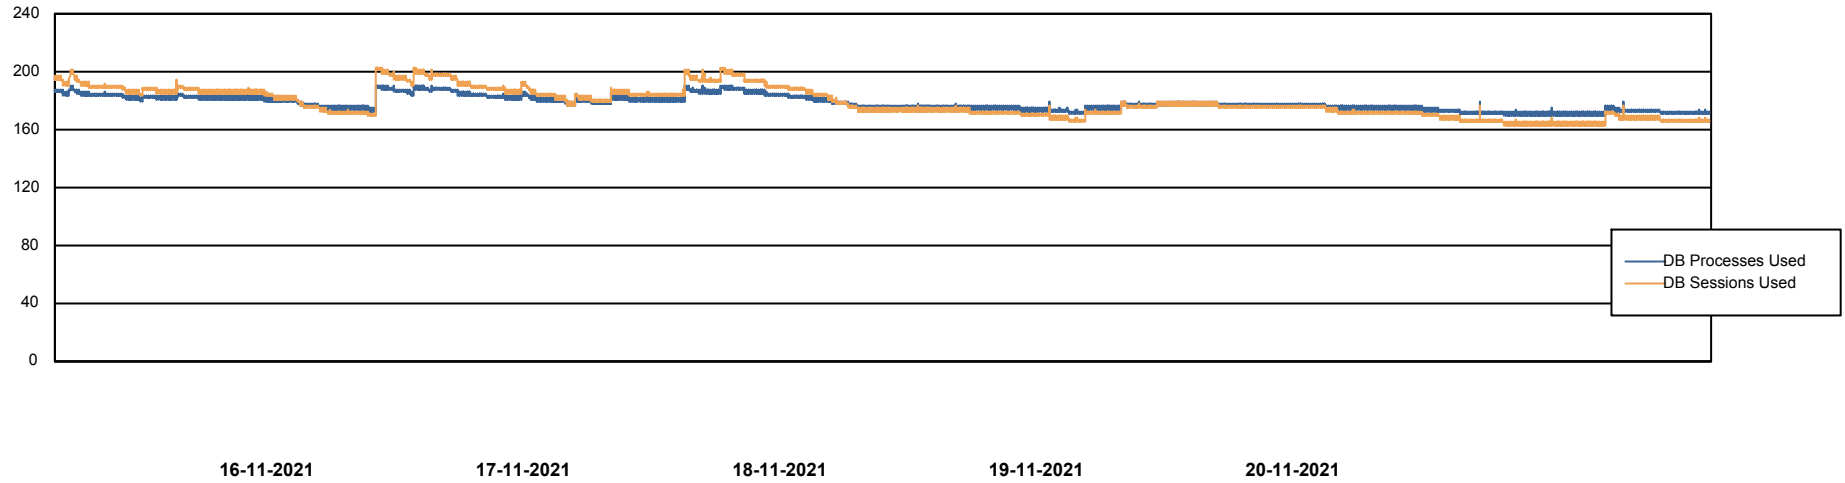

DB Processes Max 1,000

Weekly SLA Customer Report

Customer CLO Production
Database ID 38

Database Performance CLODB_TEST_CLO-ORA02

DB Processes Max 1,000

Weekly SLA Customer Report

Customer CLO Production
Database ID 38