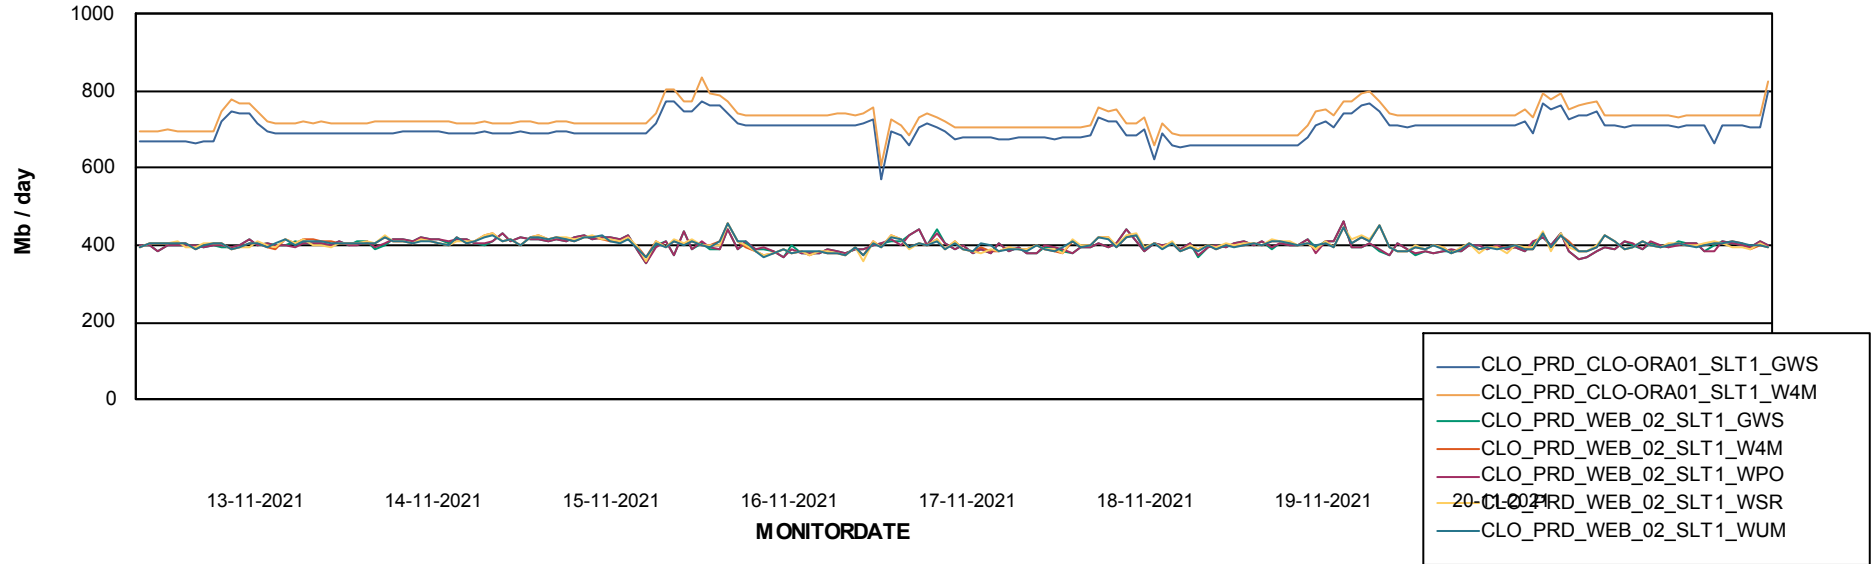

ABSSolute Application ReportServer Services

Avg memory used per ReportServer Service

Weekly SLA Customer Report

Customer CLO Production
Database ID 38

ABSSolute Web Component Services

Avg memory used per ABS Web component