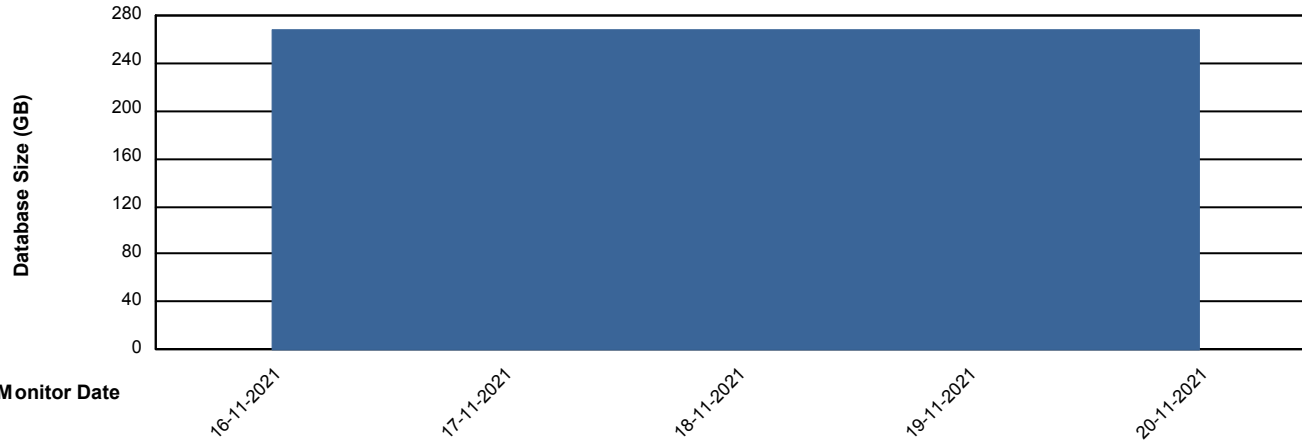

DATABASE SIZE CLODB_PRD_CLO-ORA01

Database growth over last month