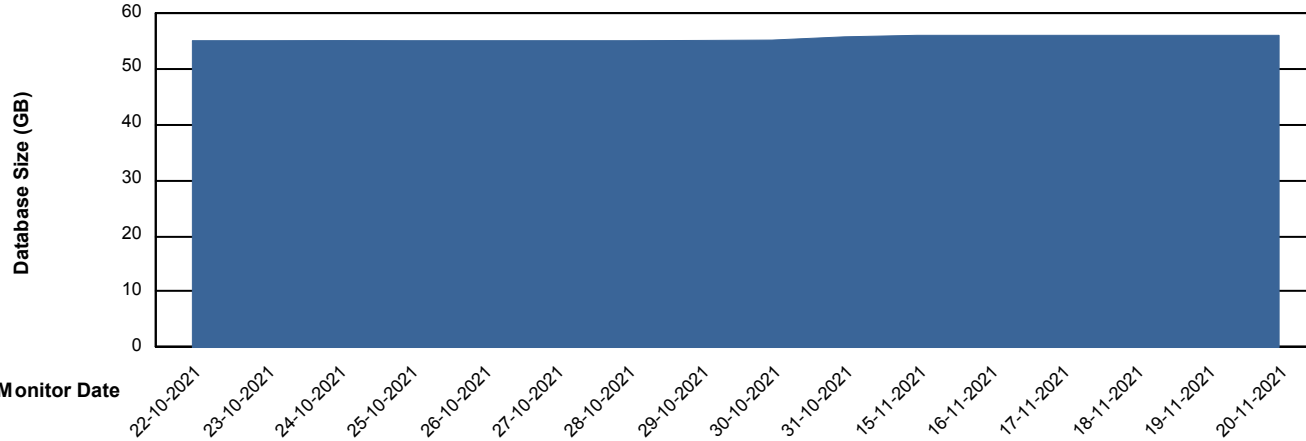

Database Performance CIWDB_Standby

DB Processes Max 300
DB Sessions Max 472

Weekly SLA Customer Report

Customer CIW Production
 Database ID 45

DATABASE SIZE CIWDB_Production

Database growth over last month

Database Tablespace CIWDB_Production

Date	Tablespace Name	Filesize (Gb)	Usedsize (Gb)	Percentage free
20-11-2021	ABSDATA	51	42	18
	INDX	12	6	50
19-11-2021	ABSDATA	51	42	18
	INDX	12	6	50
18-11-2021	ABSDATA	51	42	18
	INDX	12	6	50
17-11-2021	ABSDATA	51	42	18
	INDX	12	6	50
16-11-2021	ABSDATA	51	42	18
	INDX	12	6	50
15-11-2021	ABSDATA	51	42	18
	INDX	12	6	50