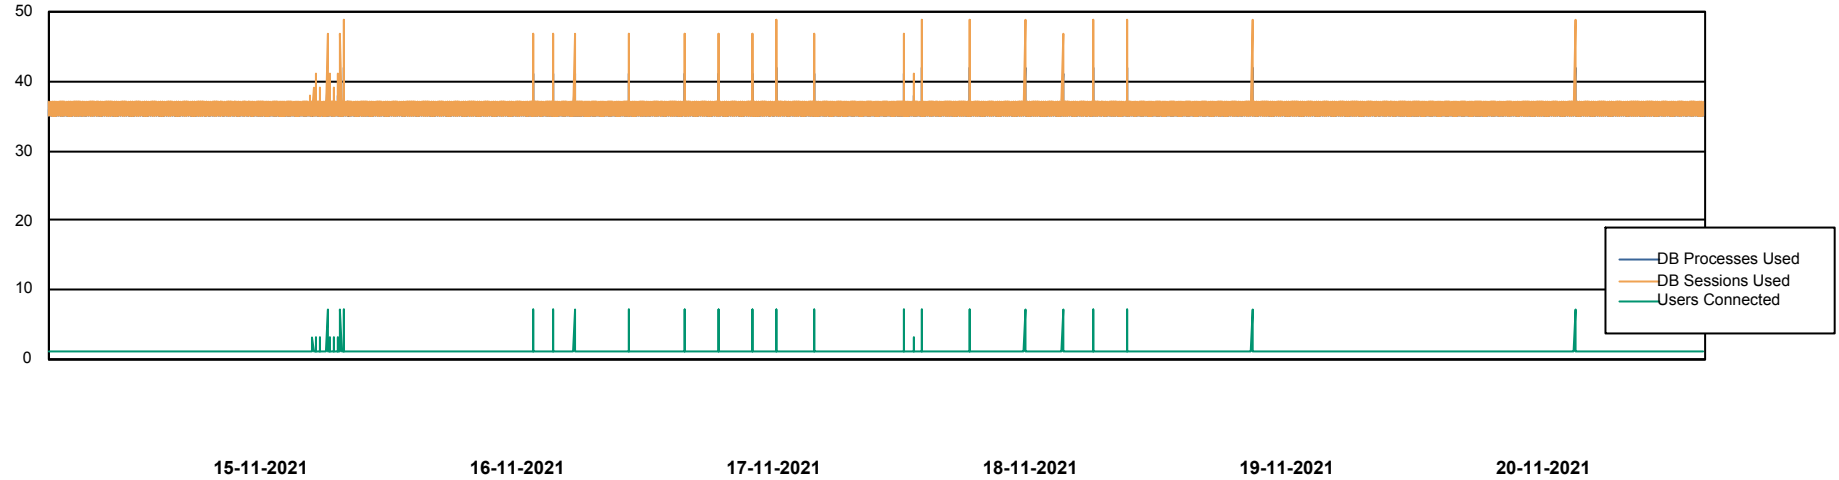

Weekly SLA Customer Report

Customer CIW Production
Database ID 45

Database Performance CIWDB_Production

DB Processes Max 300
DB Sessions Max 472

Weekly SLA Customer Report

Customer CIW Production
Database ID 45

Database Performance CIWDB_Standby

DB Processes Max 300
DB Sessions Max 472

Weekly SLA Customer Report

Customer CIW Production
 Database ID 45

DATABASE SIZE CIWDB_Production

Database growth over last month

Database Tablespace CIWDB_Production

Date	Tablespace Name	Filesize (Gb)	Usedsize (Gb)	Percentage free
20-11-2021	ABSDATA	51	42	18
	INDX	12	6	50
19-11-2021	ABSDATA	51	42	18
	INDX	12	6	50
18-11-2021	ABSDATA	51	42	18
	INDX	12	6	50
17-11-2021	ABSDATA	51	42	18
	INDX	12	6	50
16-11-2021	ABSDATA	51	42	18
	INDX	12	6	50
15-11-2021	ABSDATA	51	42	18
	INDX	12	6	50