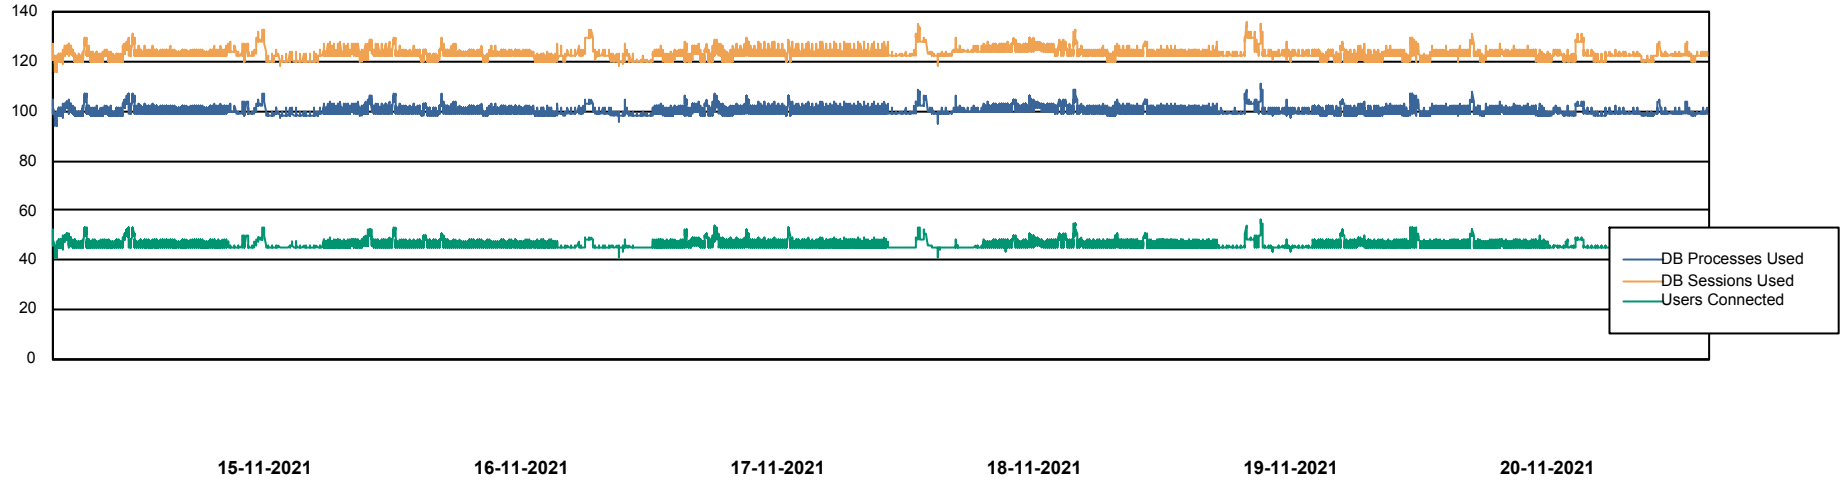

Harddisk Usage CIW_PRD_ORACLE2

	Free disk space on c: (%)	Total disk space on c: (Gb)	Free disk space on d: (%)	Total disk space on d: (Gb)	Free disk space on e: (%)	Total disk space on e: (Gb)
20-11-2021	91	701	66	700	100	830
19-11-2021	91	701	65	700	100	830
18-11-2021	91	701	65	700	100	830
17-11-2021	91	701	65	700	100	830
16-11-2021	91	701	65	700	100	830
15-11-2021	91	701	66	700	100	830

Weekly SLA Customer Report

Customer CIW Production
Database ID 45

Database Performance CIWDB_Production

DB Processes Max 300
DB Sessions Max 472

Weekly SLA Customer Report

Customer CIW Production
Database ID 45