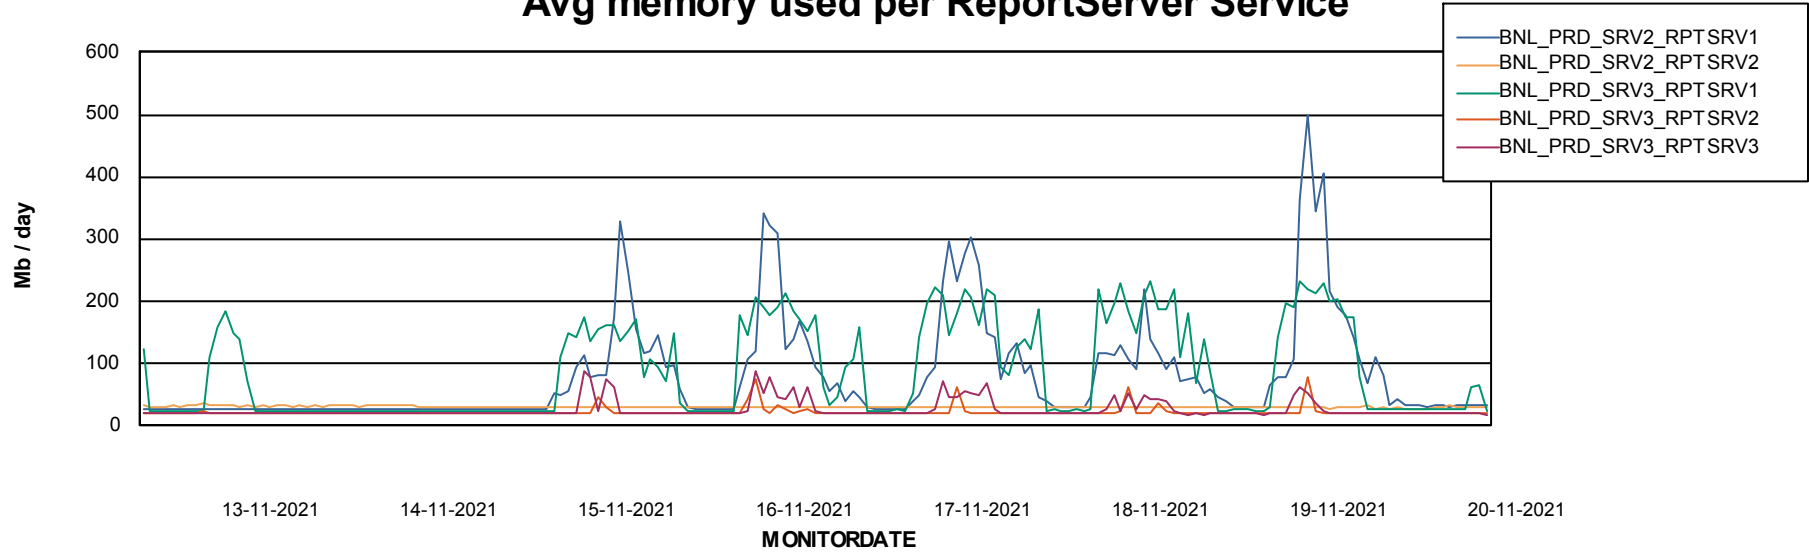

ABSSolute Web Component Services

Avg memory used per ReportServer Service