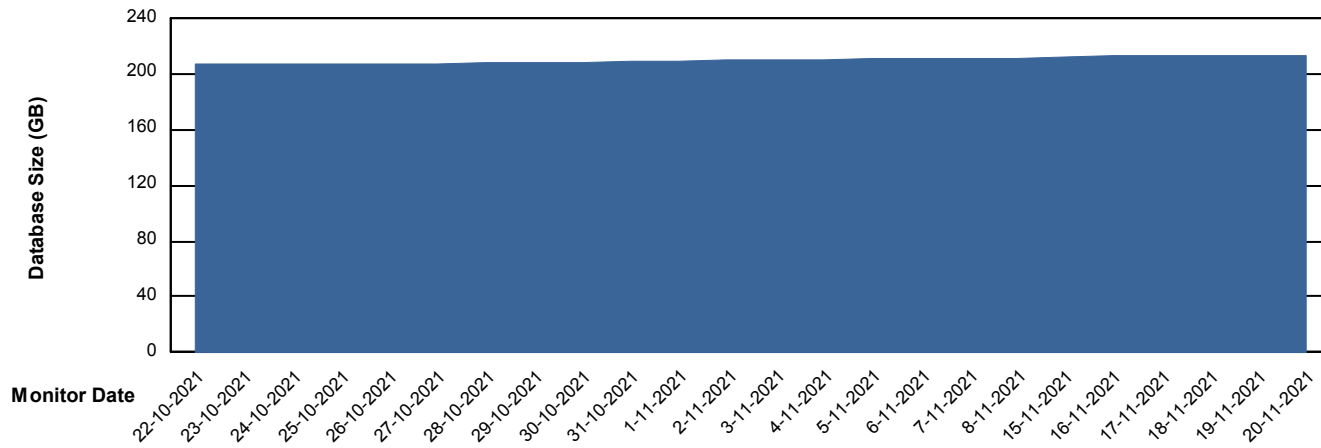

Weekly SLA Customer Report

Customer BNL_Production
Database ID 83

Database Performance BNLDB_Production

DB Processes Max 700
DB Processes Max 20
DB Processes Max 0

Weekly SLA Customer Report

Customer BNL_Production
Database ID 83

15-11-2021

DATABASE SIZE BNLDB_Production

Database growth over last month

Weekly SLA Customer Report

Customer BNL_Production
Database ID 83

Database Tablespace BNLDB_Production

Date	Tablespace Name	Filesize (Gb)	Usedsize (Gb)	Percentage free
20-11-2021	ABSDATA	122	68	44
	INDX	340	144	58
19-11-2021	ABSDATA	122	68	44
	INDX	340	144	58
18-11-2021	ABSDATA	122	68	44
	INDX	340	144	58
17-11-2021	ABSDATA	122	68	44
	INDX	340	143	58
16-11-2021	ABSDATA	122	68	44
	INDX	340	143	58
15-11-2021	ABSDATA	122	68	44
	INDX	340	143	58