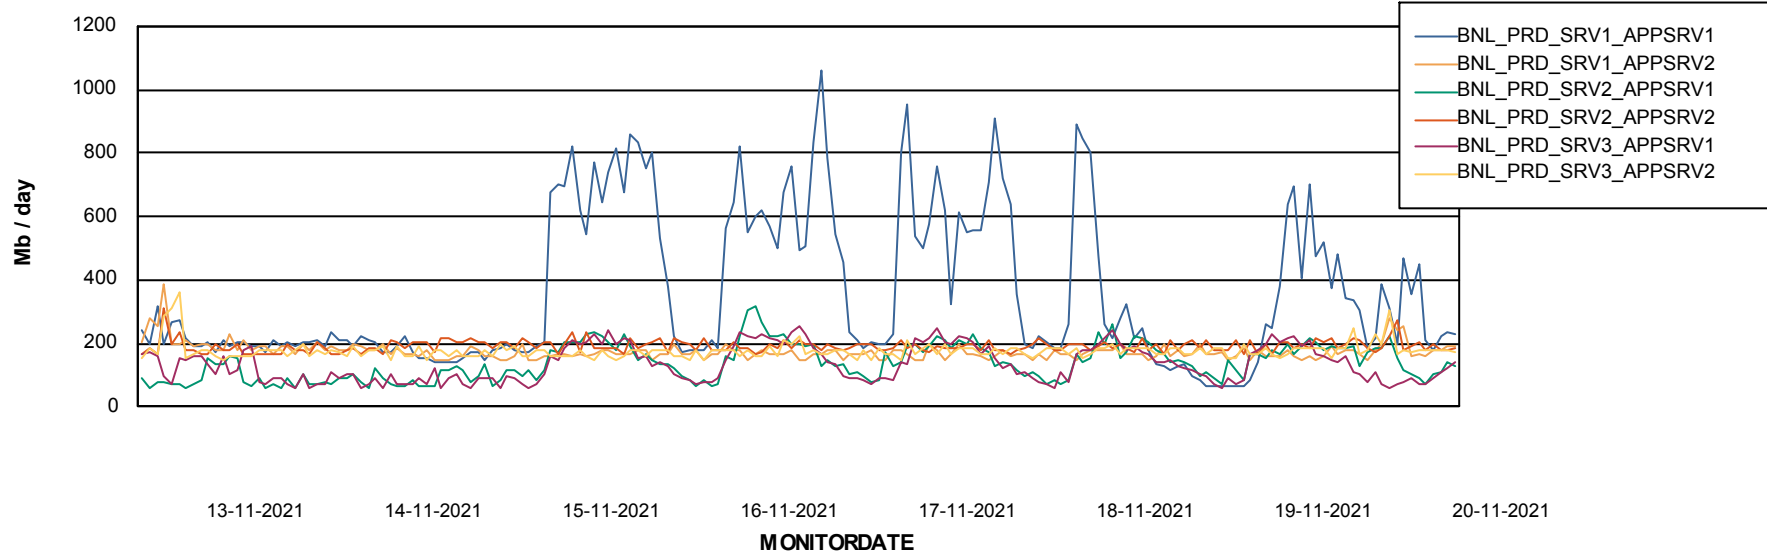

Weekly SLA Customer Report

Customer BNL_Production
Database ID 83

Database Performance BNLDB_Production

DB Processes Max 700
DB Processes Max 20
DB Processes Max 0

Weekly SLA Customer Report

Customer BNL_Production
Database ID 83

15-11-2021

DATABASE SIZE BNLDB_Production

Database growth over last month

Weekly SLA Customer Report

Customer BNL_Production
Database ID 83

Database Tablespace BNLDB_Production

Date	Tablespace Name	Filesize (Gb)	Usedsize (Gb)	Percentage free
20-11-2021	ABSDATA	122	68	44
	INDX	340	144	58
19-11-2021	ABSDATA	122	68	44
	INDX	340	144	58
18-11-2021	ABSDATA	122	68	44
	INDX	340	144	58
17-11-2021	ABSDATA	122	68	44
	INDX	340	143	58
16-11-2021	ABSDATA	122	68	44
	INDX	340	143	58
15-11-2021	ABSDATA	122	68	44
	INDX	340	143	58

Weekly SLA Customer Report

Customer BNL_Production
Database ID 83

ABSSolute Application Server Services

Avg memory used per ABS Server Service

Avg users per day per ABS server

Weekly SLA Customer Report

Customer BNL_Production
Database ID 83