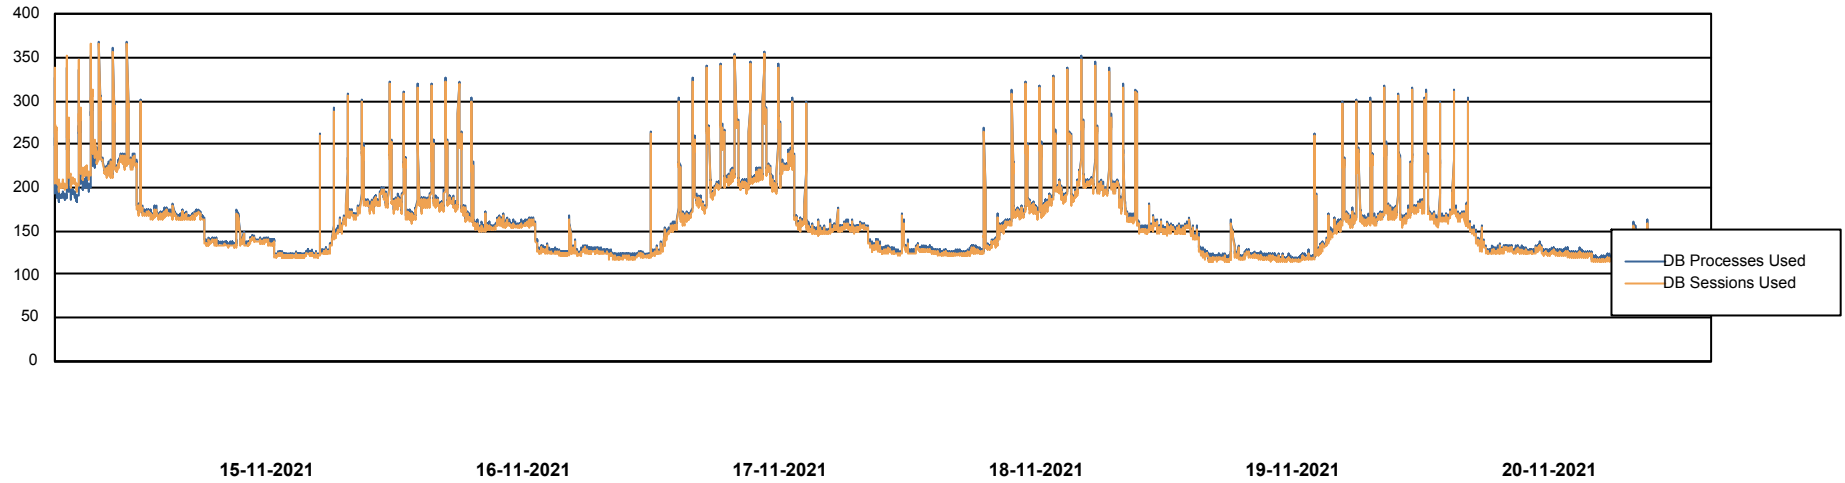

Weekly SLA Customer Report

Customer BNL_Production
Database ID 83

Harddisk Usage BNL_PRD_vm-absa03

	Free disk space on C: (%)	Total disk space on C: (Gb)	Used disk space on C: (Gb)	Free disk space on D: (%)	Total disk space on D: (Gb)	Used disk space on D: (Gb)	Free disk space on F: (%)	Total disk space on F: (Gb)	Used disk space on F: (Gb)
20-11-2021	67	127	42	72	127	36	92	64	5
19-11-2021	67	127	42	72	127	36	92	64	5
18-11-2021	67	127	42	72	127	36	92	64	5
17-11-2021	67	127	41	72	127	36	92	64	5
16-11-2021	68	127	40	72	127	36	92	64	5
15-11-2021	68	127	40	72	127	36	92	64	5
14-11-2021	68	127	40	72	127	36	92	64	5

Weekly SLA Customer Report

Customer BNL_Production
Database ID 83

Database Performance BNLDB_Production

DB Processes Max 700
DB Processes Max 20
DB Processes Max 0

Weekly SLA Customer Report

Customer BNL_Production
Database ID 83