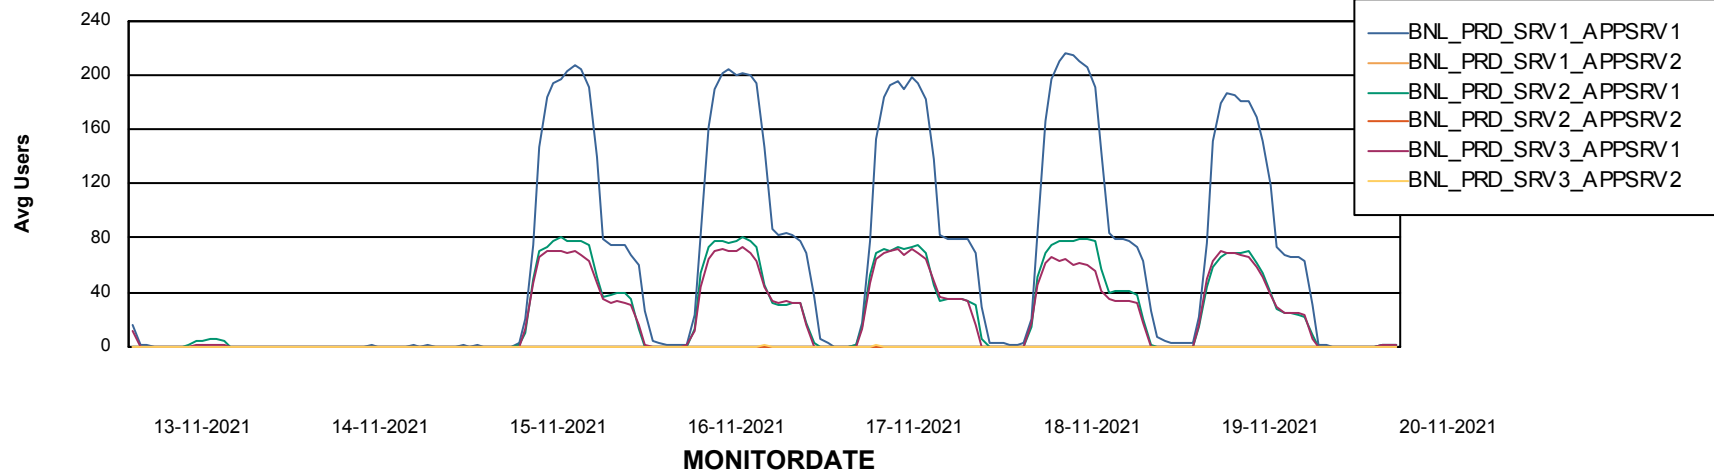

15-11-2021

DATABASE SIZE BNLDB_Production

Database growth over last month

Weekly SLA Customer Report

Customer BNL_Production
Database ID 83

Database Tablespace BNLDB_Production

Date	Tablespace Name	Filesize (Gb)	Usedsize (Gb)	Percentage free
20-11-2021	ABSDATA	122	68	44
	INDX	340	144	58
19-11-2021	ABSDATA	122	68	44
	INDX	340	144	58
18-11-2021	ABSDATA	122	68	44
	INDX	340	144	58
17-11-2021	ABSDATA	122	68	44
	INDX	340	143	58
16-11-2021	ABSDATA	122	68	44
	INDX	340	143	58
15-11-2021	ABSDATA	122	68	44
	INDX	340	143	58

Weekly SLA Customer Report

Customer BNL_Production
Database ID 83

ABSSolute Application Server Services

Avg memory used per ABS Server Service

Avg users per day per ABS server

Weekly SLA Customer Report

Customer BNL_Production
Database ID 83