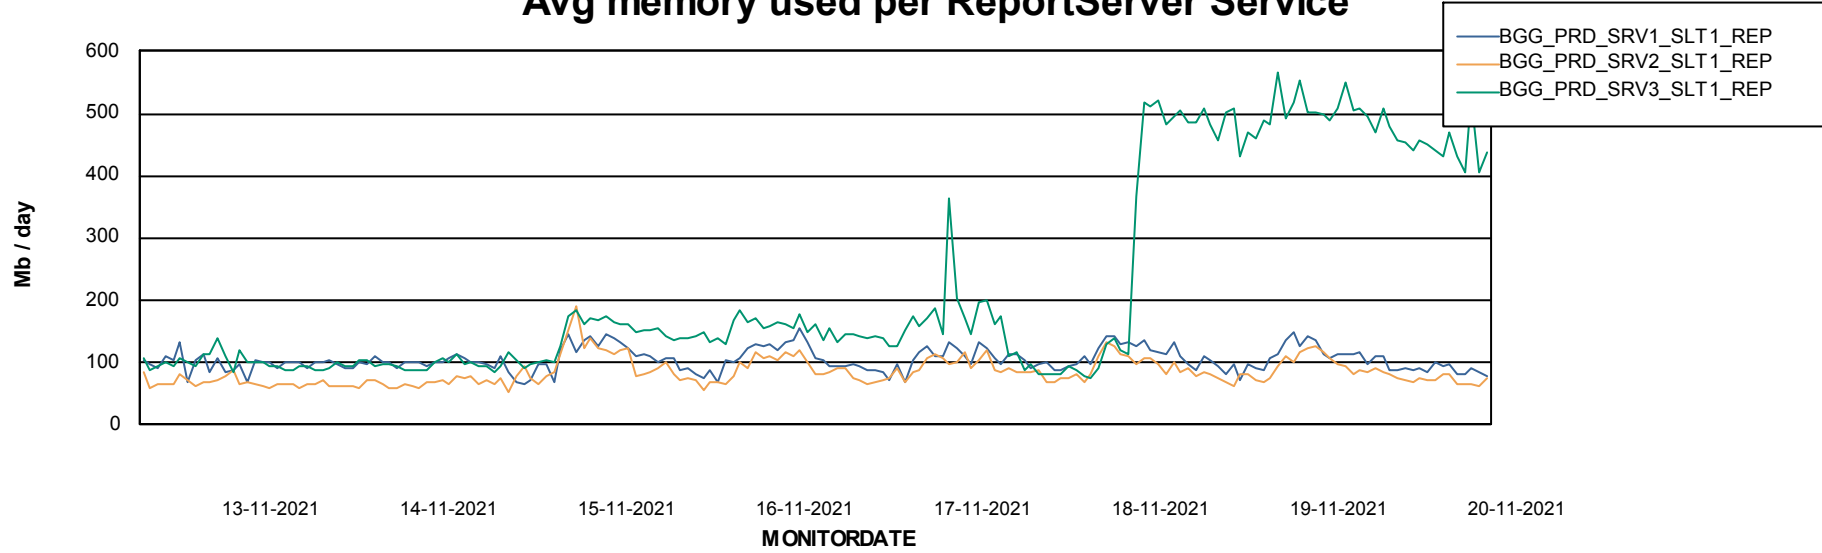

Avg memory used per ABS Server Service

Avg users per day per ABS server

Weekly SLA Customer Report

Customer BGG_Production
Database ID 58

ABSSolute Application ReportServer Services

Avg memory used per ReportServer Service