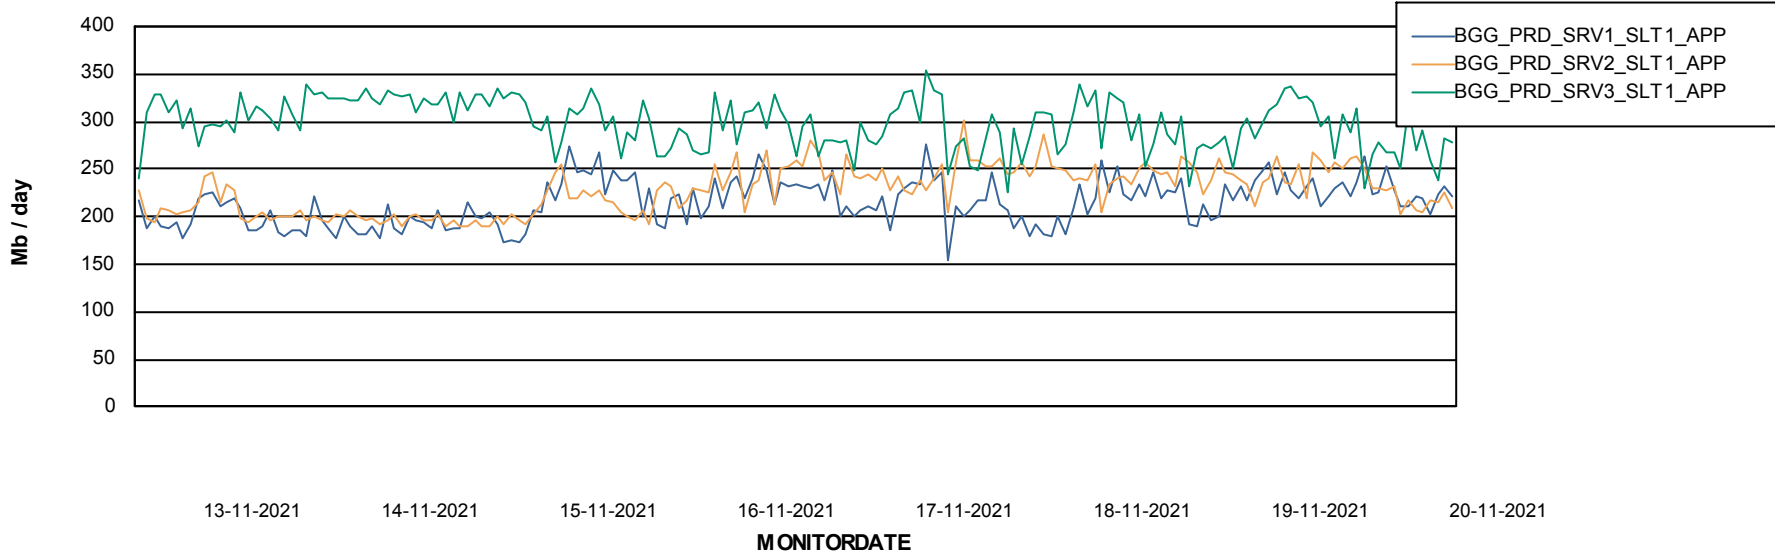

ABSSolute Application Server Services

Avg memory used per ABS Server Service