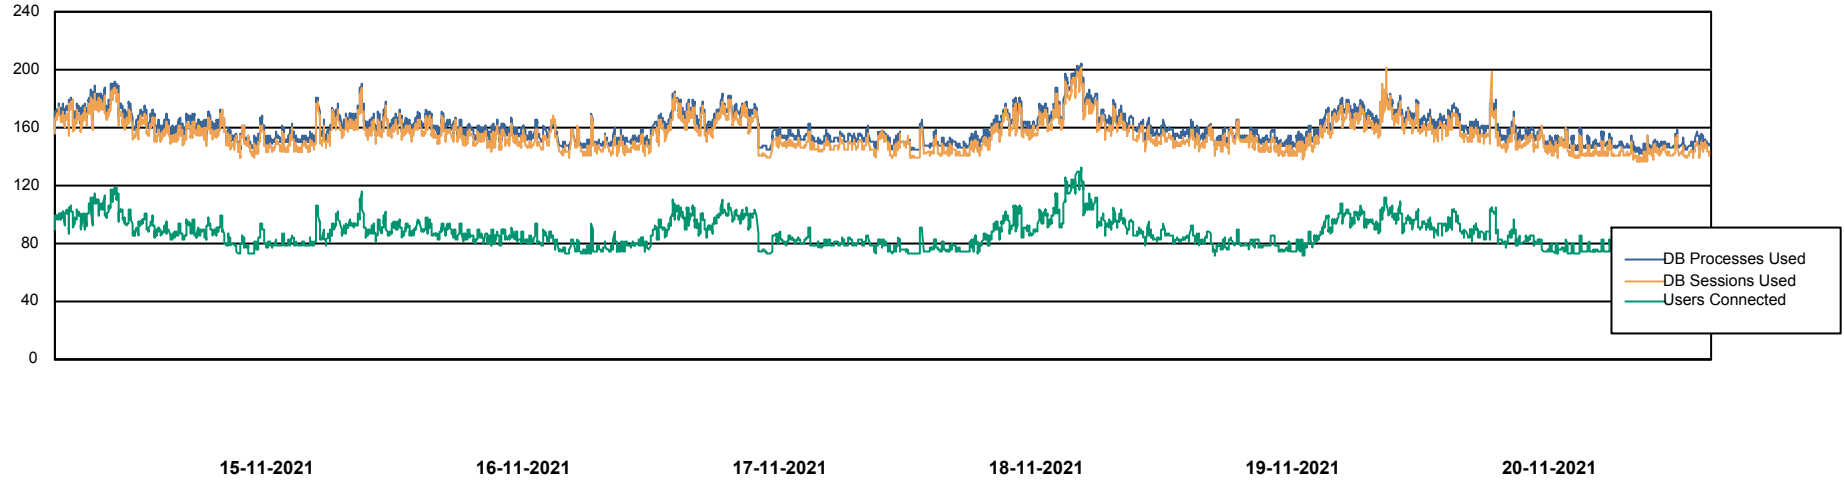

Database Performance BGGDB_Production

DB Processes Max 300
DB Sessions Max 474