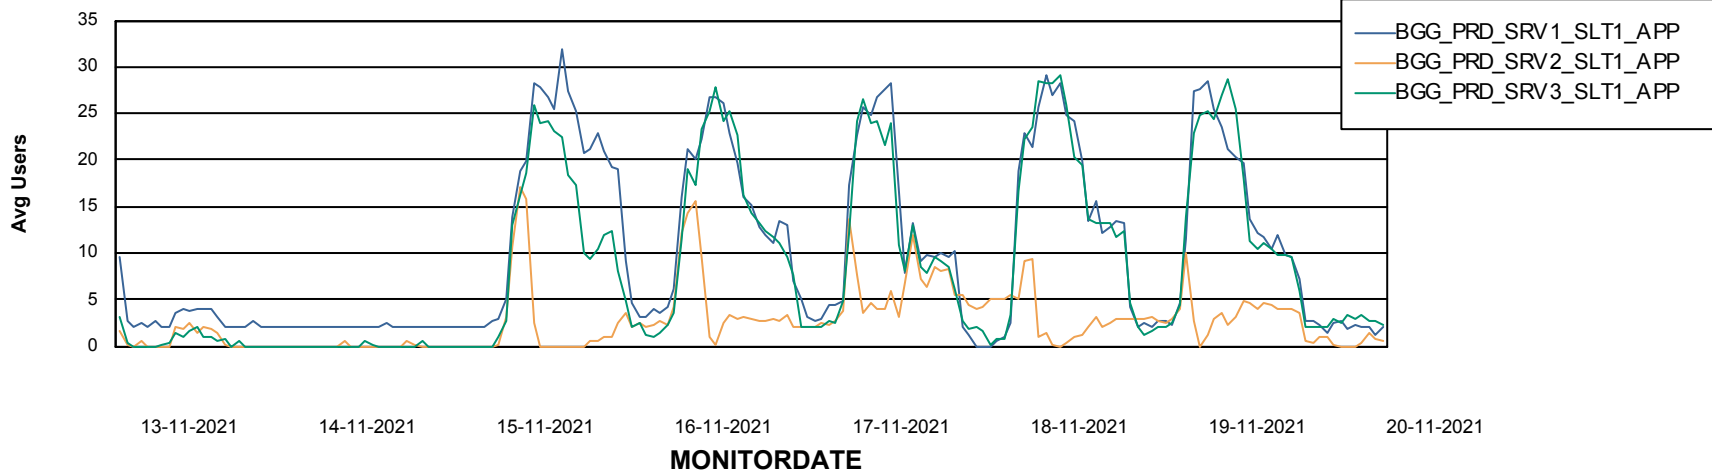

Avg users per day per ABS server