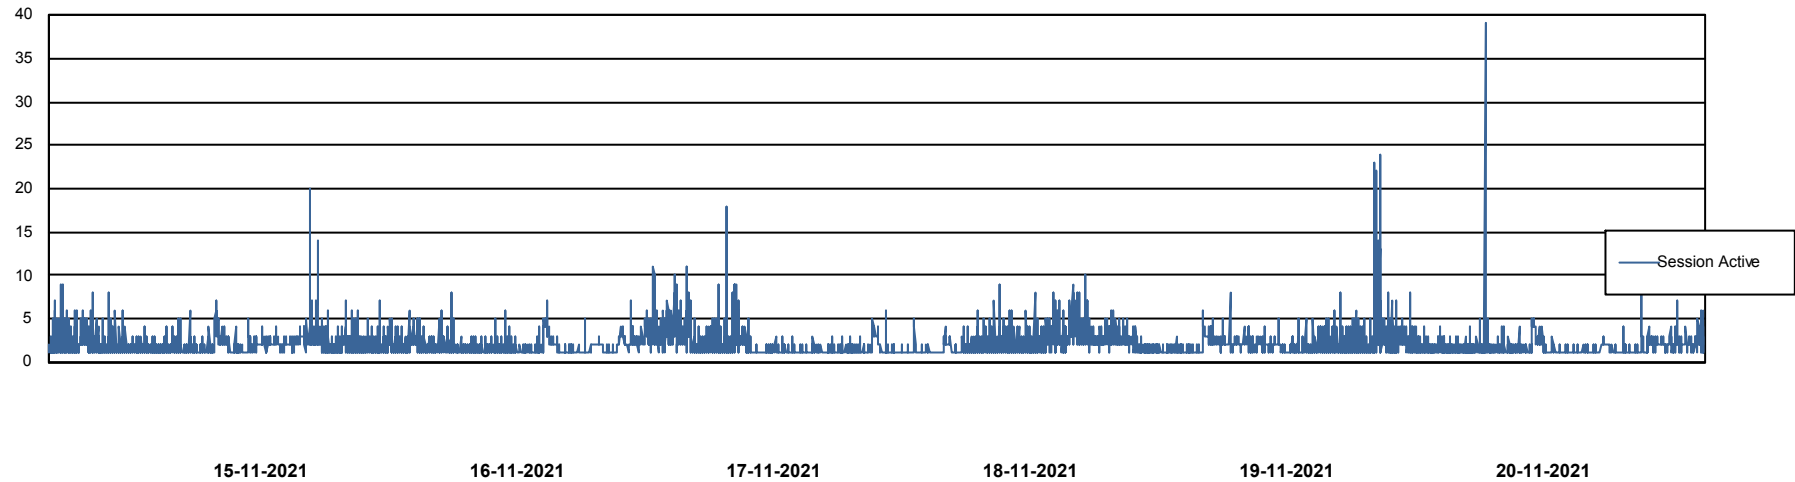

Database Performance BGGDB_Production

DB Processes Max 300
DB Sessions Max 474