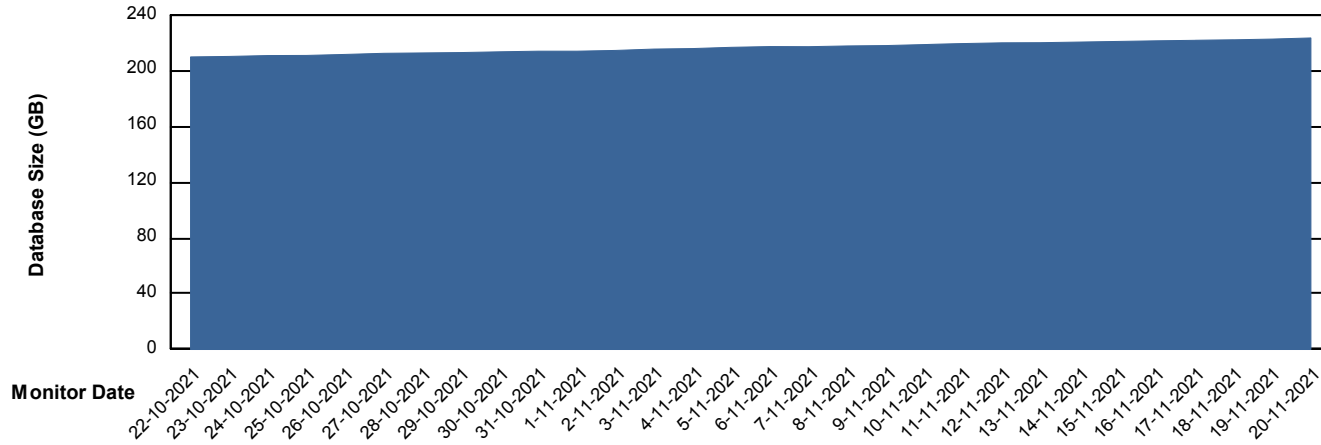

DB Processes Max 300
DB Sessions Max 474

Weekly SLA Customer Report

Customer BGG_Production
Database ID 58

Database Performance BGGDB_Standby

DB Processes Max 300
DB Sessions Max 474

Weekly SLA Customer Report

Customer BGG_Production
Database ID 58

DATABASE SIZE BGGDB_BI

Database growth over last month

DATABASE SIZE BGGDB_Production

Database growth over last month

Weekly SLA Customer Report

Customer BGG_Production
Database ID 58