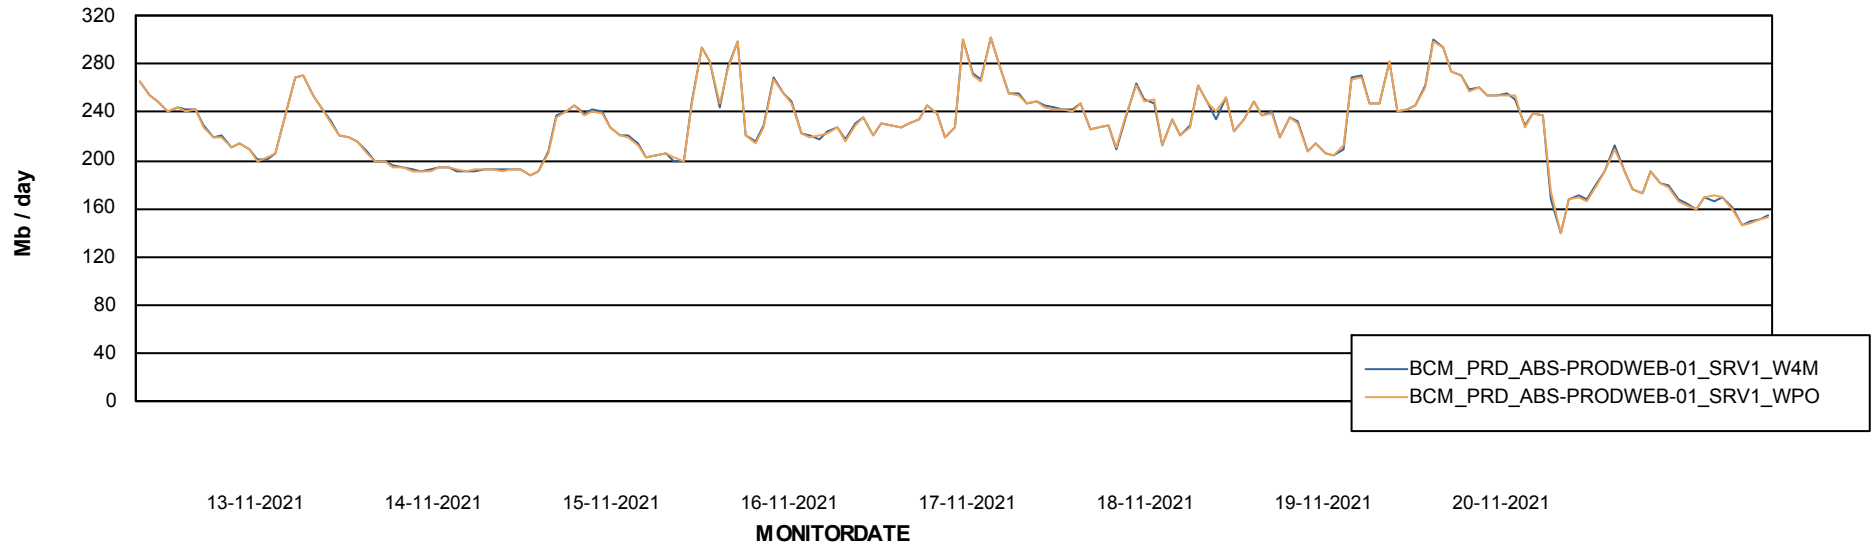

ABSSolute Application ReportServer Services

Avg memory used per ReportServer Service

Weekly SLA Customer Report

Customer BCM_Production
Database ID 81

ABSSolute Web Component Services

Avg memory used per ABS Web component