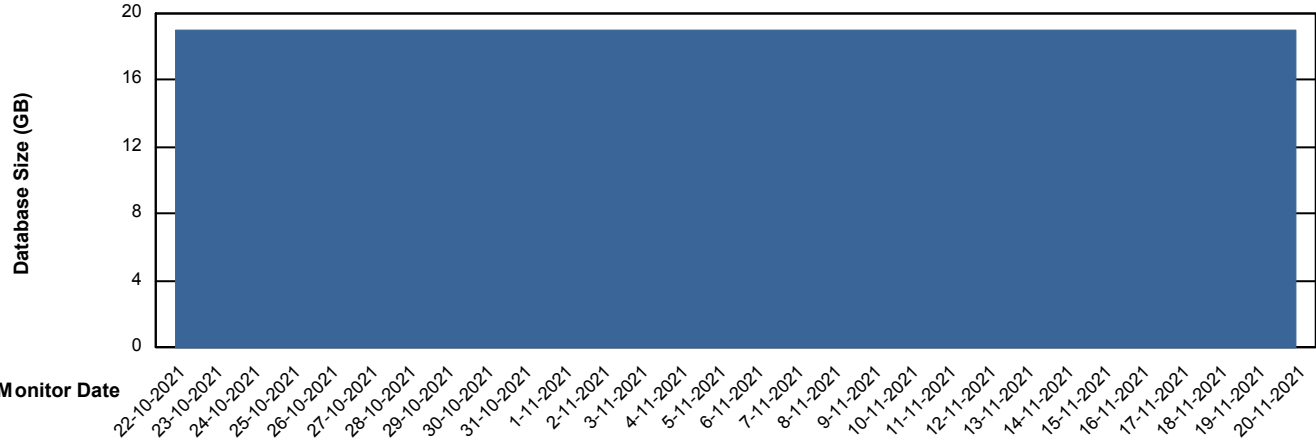

DB Processes Max 500

Weekly SLA Customer Report

Customer BCM_Production
 Database ID 81

DATABASE SIZE BCMDB_ABS1 Production Database

Database growth over last month

Database Tablespace BCMDB_ABS1 Production Database

Date	Tablespace Name	Filesize (Gb)	Usedsize (Gb)	Percentage free
20-11-2021	ABSDATA	6	4	18
	INDX	11	9	18
19-11-2021	ABSDATA	6	4	18
	INDX	11	9	18
18-11-2021	ABSDATA	6	4	18
	INDX	11	9	18
17-11-2021	ABSDATA	6	4	19
	INDX	11	9	18
16-11-2021	ABSDATA	6	4	19
	INDX	11	9	18
15-11-2021	ABSDATA	6	4	19
	INDX	11	9	18
14-11-2021	ABSDATA	6	4	19
	INDX	11	9	18