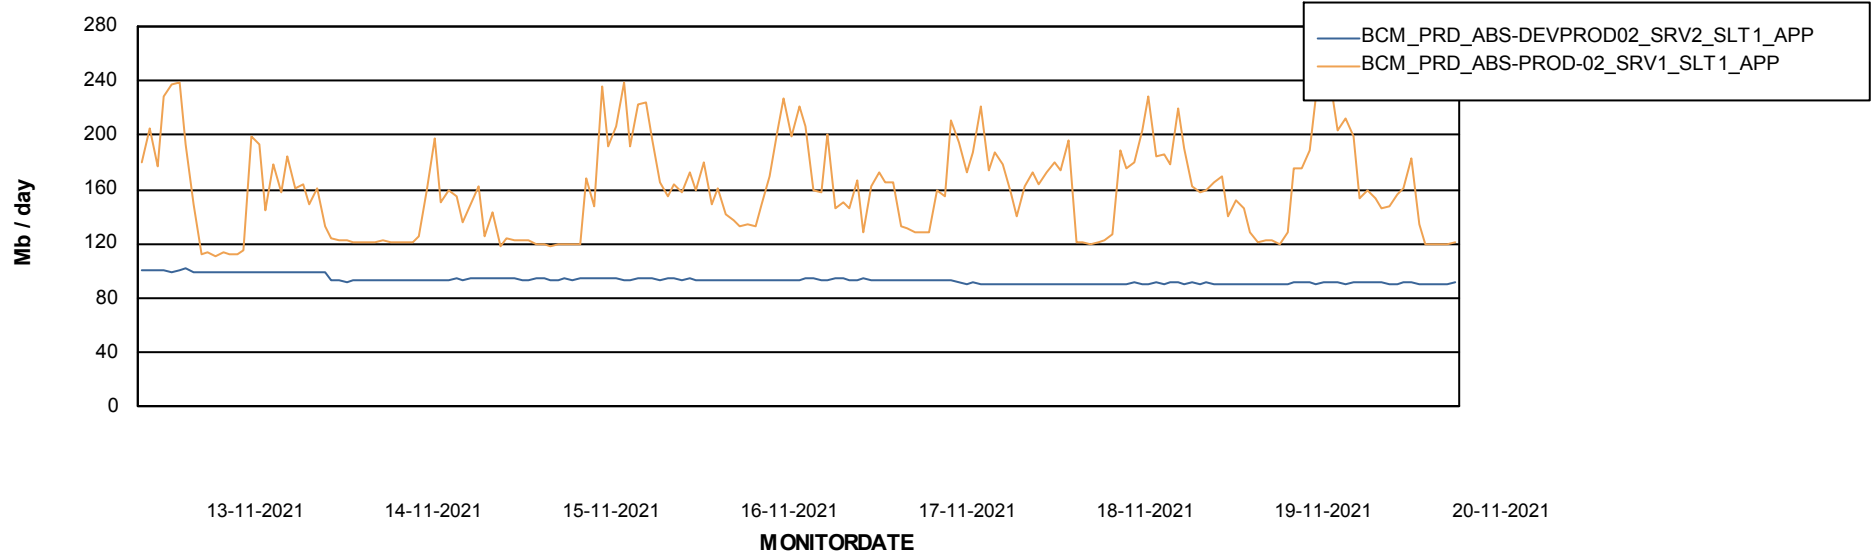

ABSSolute Application Server Services

Avg memory used per ABS Server Service