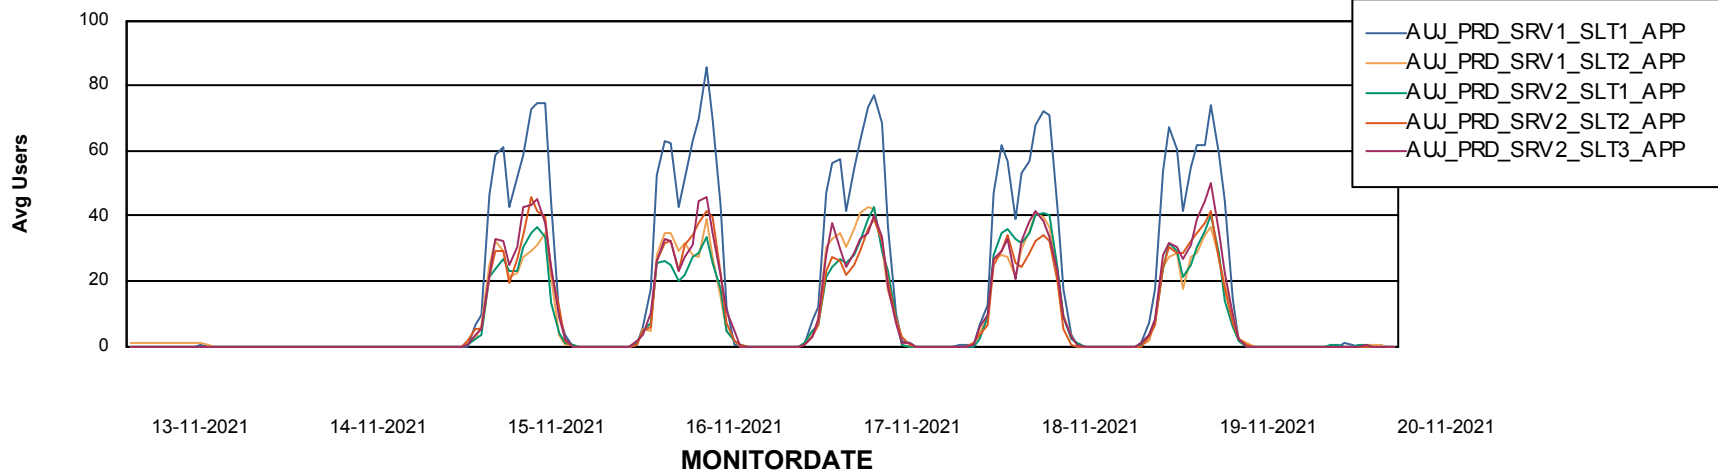

Avg users per day per ABS server