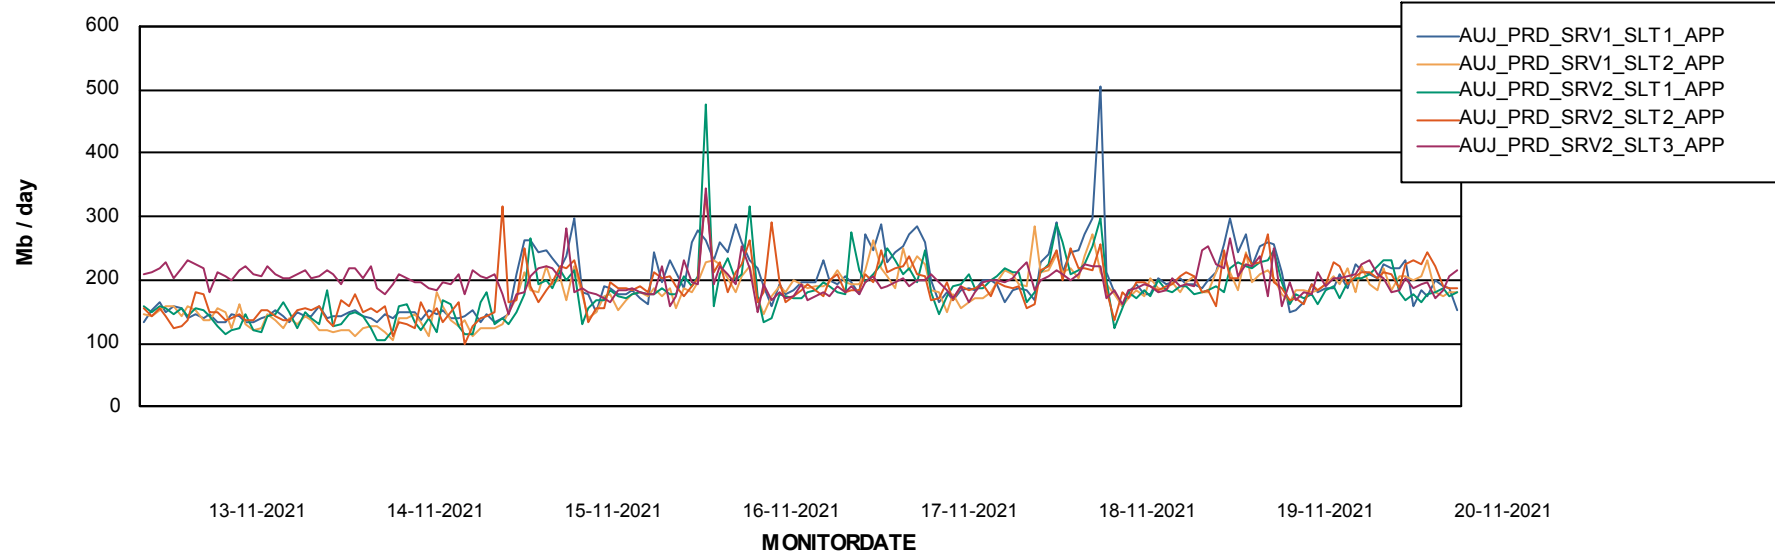

ABSSolute Application Server Services

Avg memory used per ABS Server Service