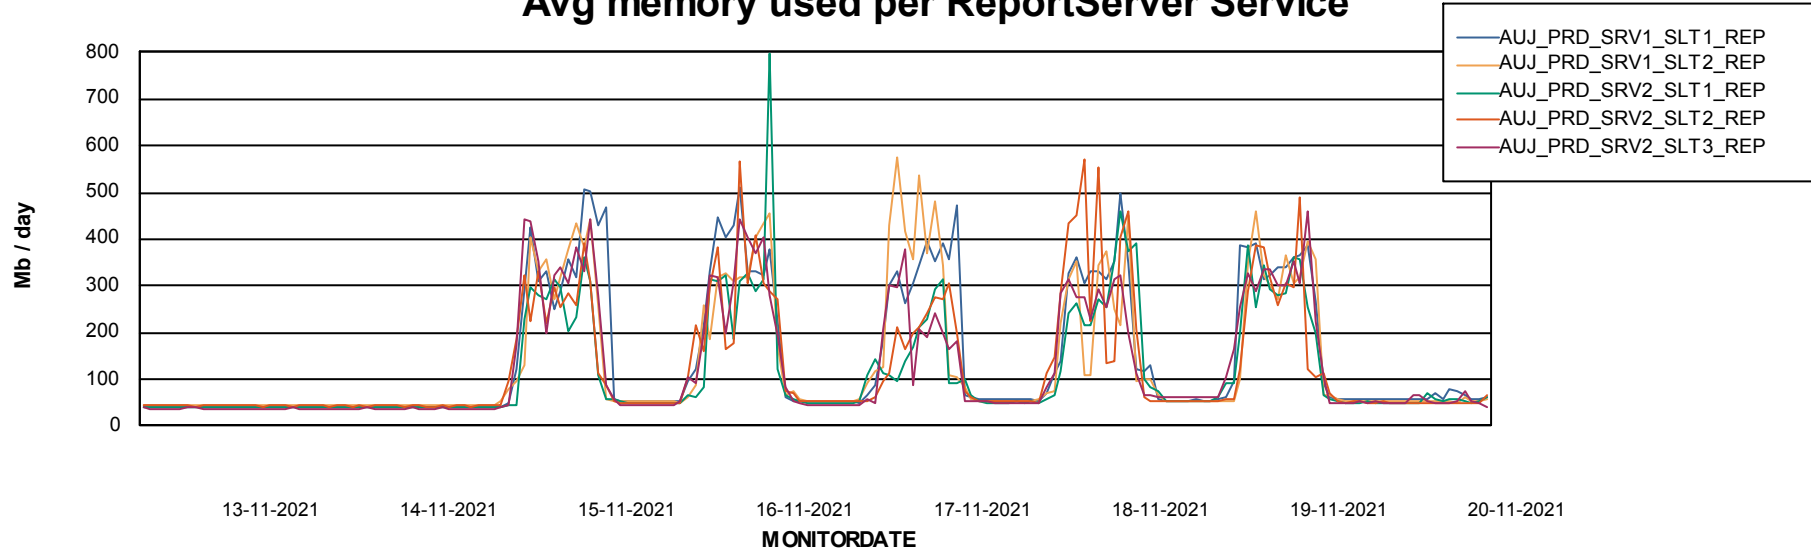

ABSSolute Application ReportServer Services

Avg memory used per ReportServer Service