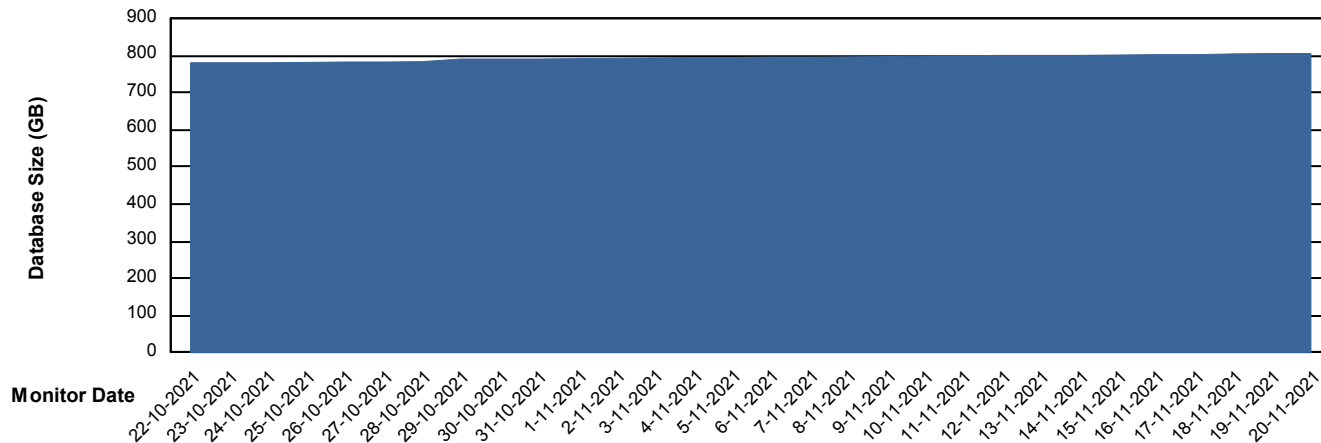

DATABASE SIZE AUJ_DB1_Primary

Database growth over last month