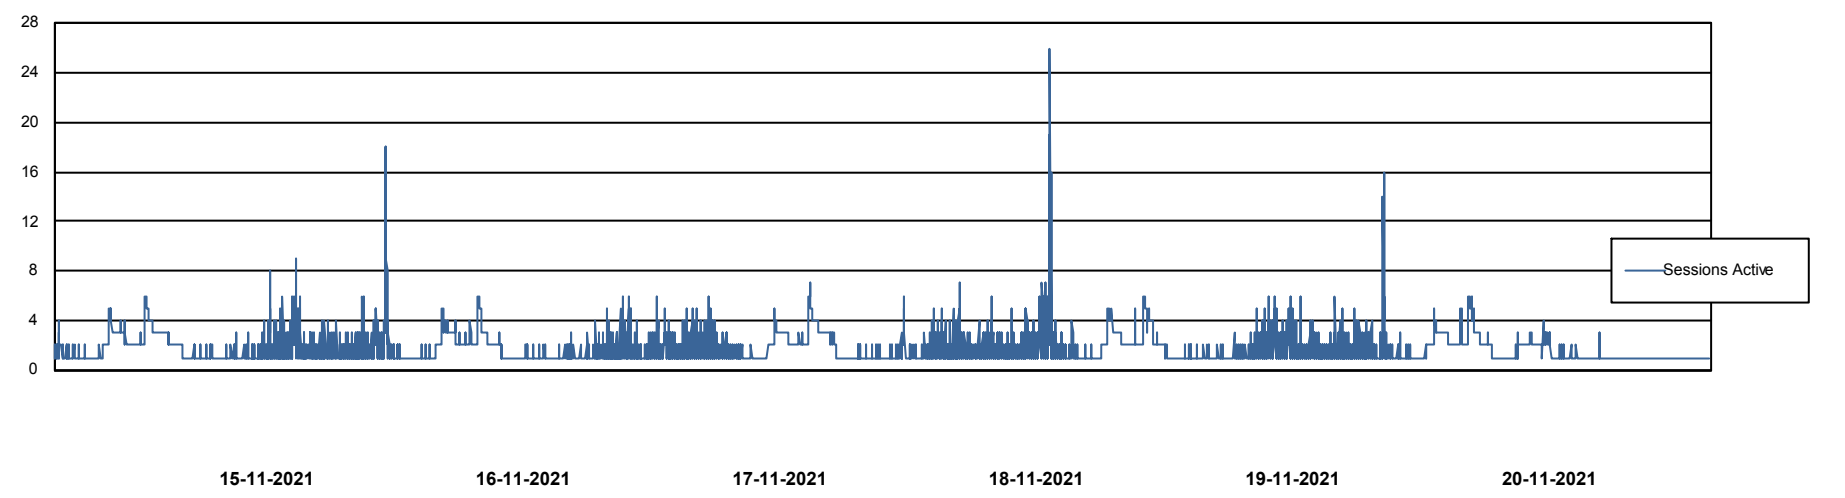

Database Performance AUJ_DB1_Primary