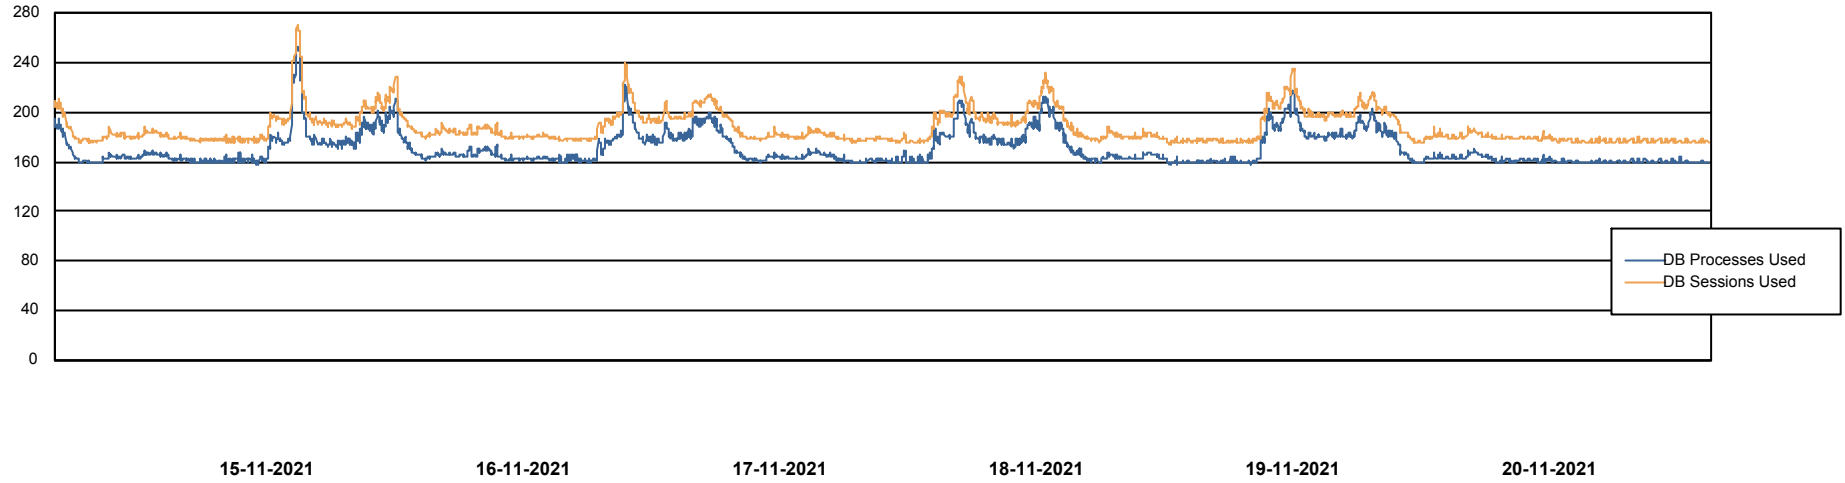

Database Performance AUJ_DB1_Primary