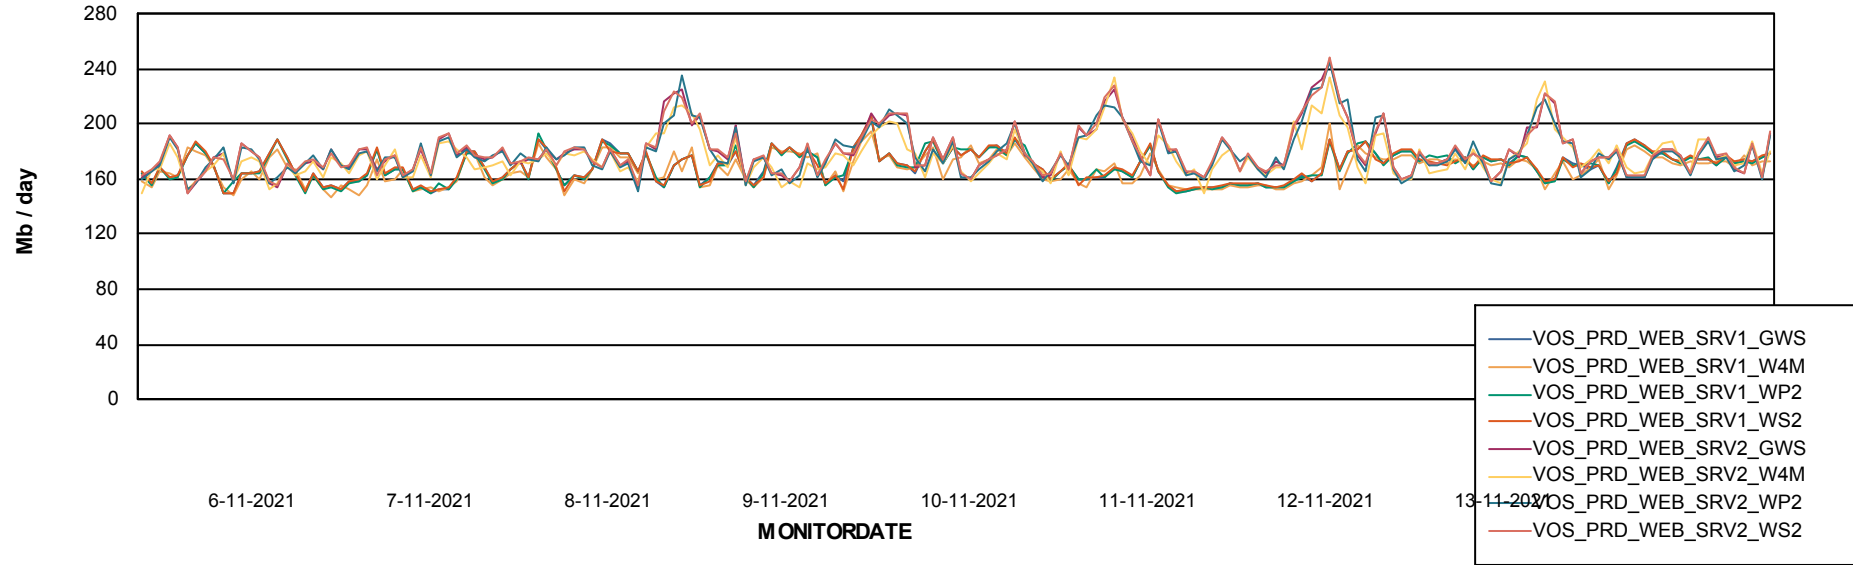

ABSolute Web Component Services

Avg memory used per ABS Web component