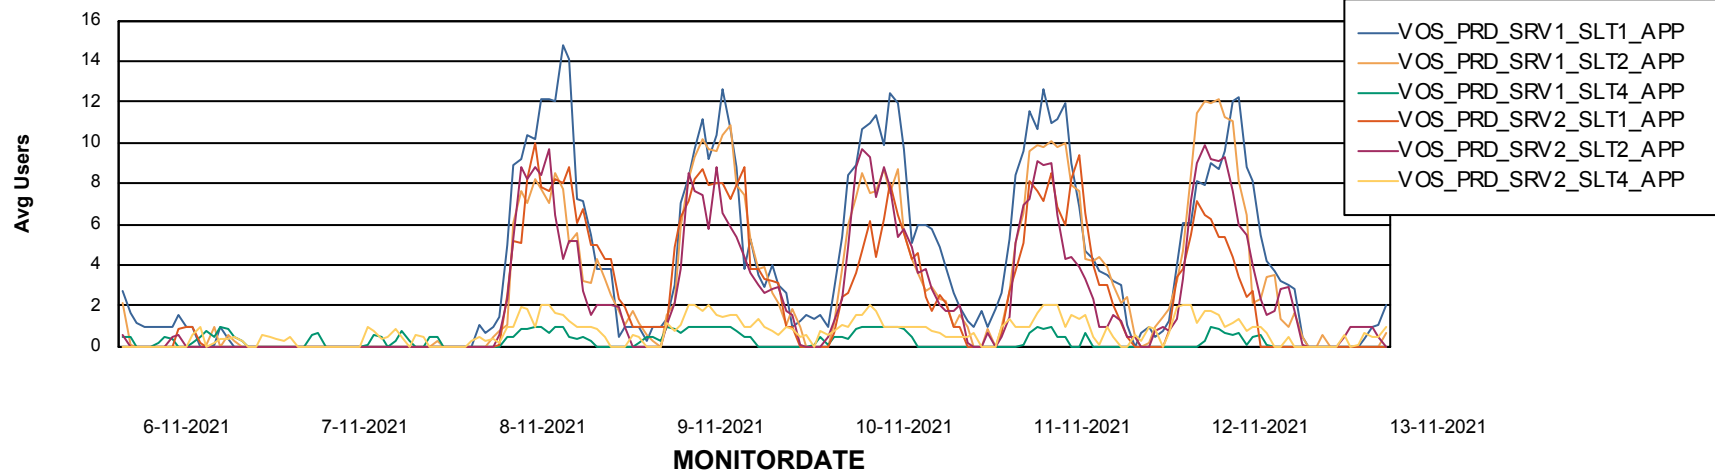

Avg users per day per ABS server