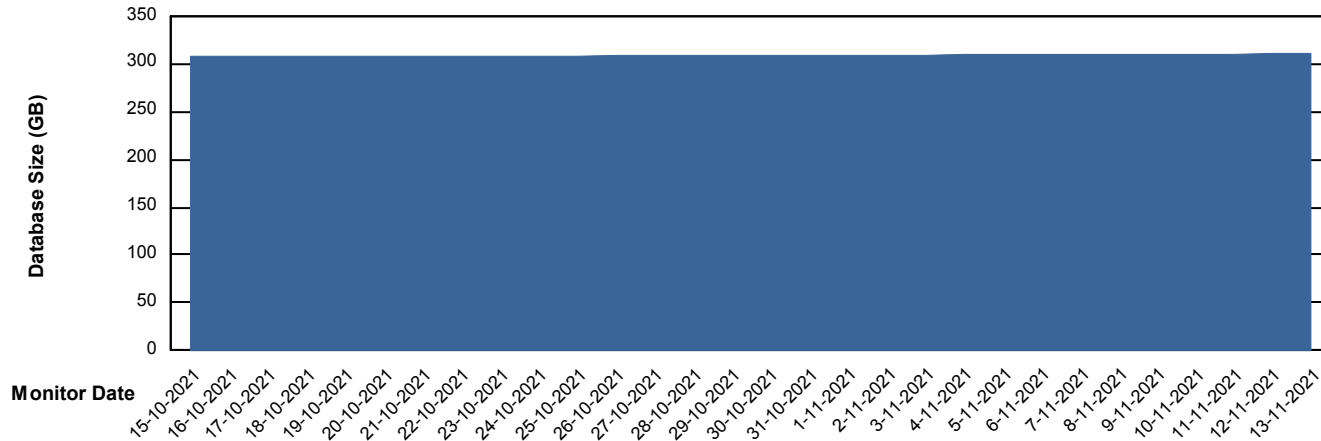

DATABASE SIZE VOSDB_Production

Database growth over last month