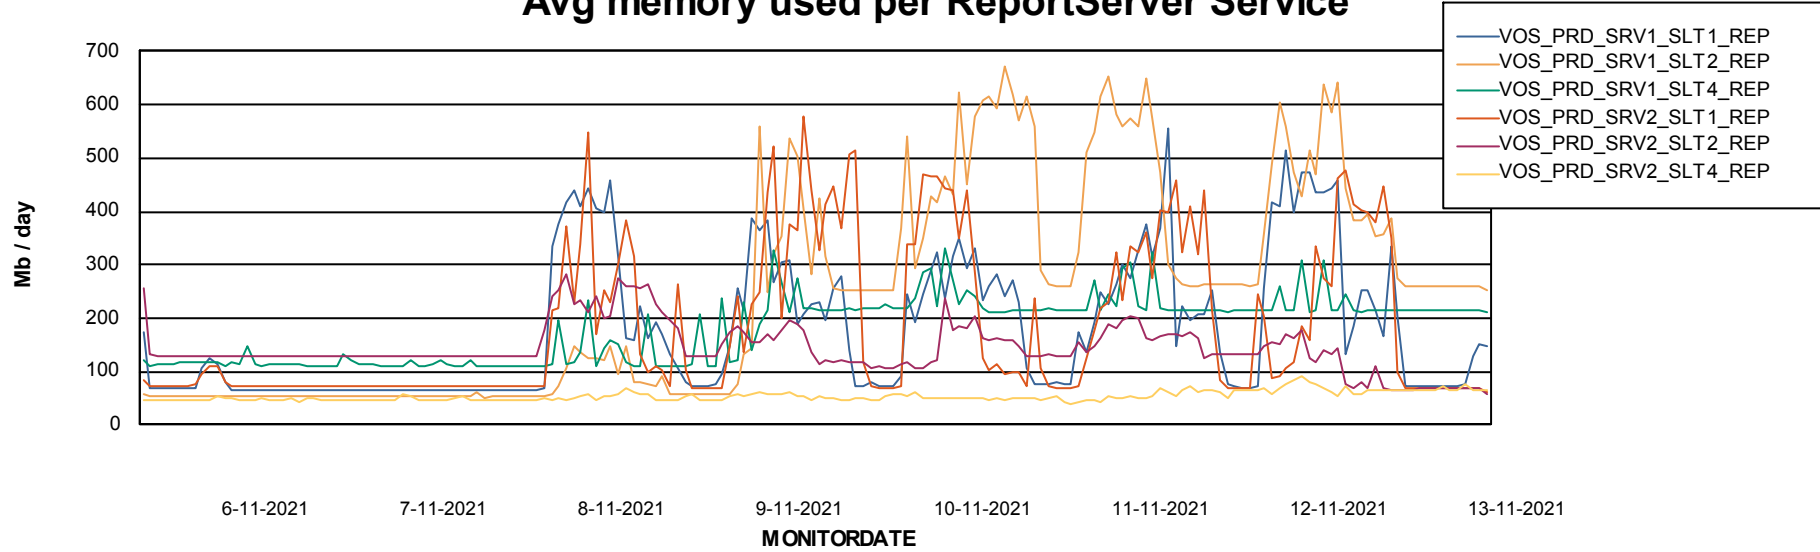

ABSSolute Application ReportServer Services

Avg memory used per ReportServer Service