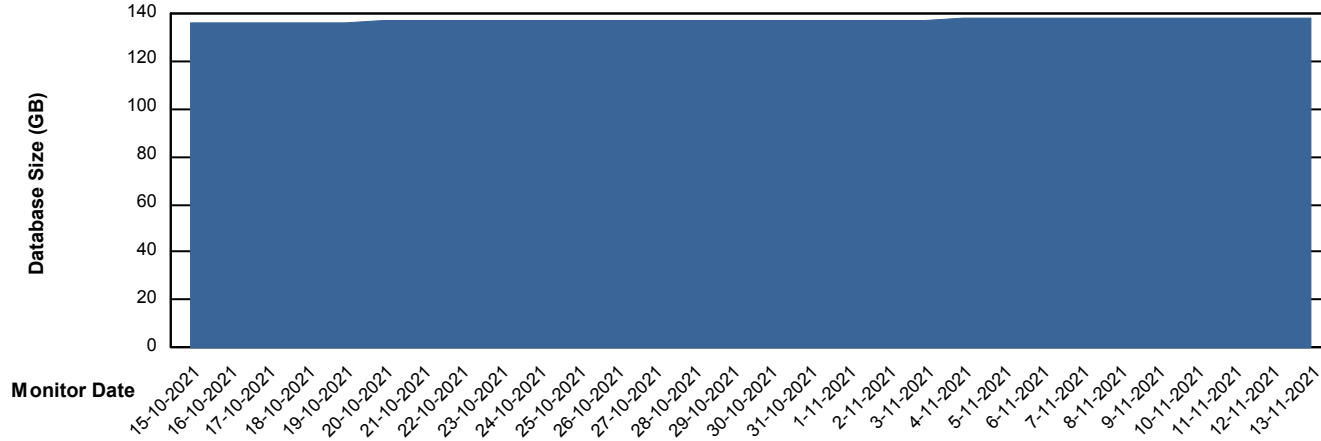

DATABASE SIZE VOSDB_BI

Database growth over last month