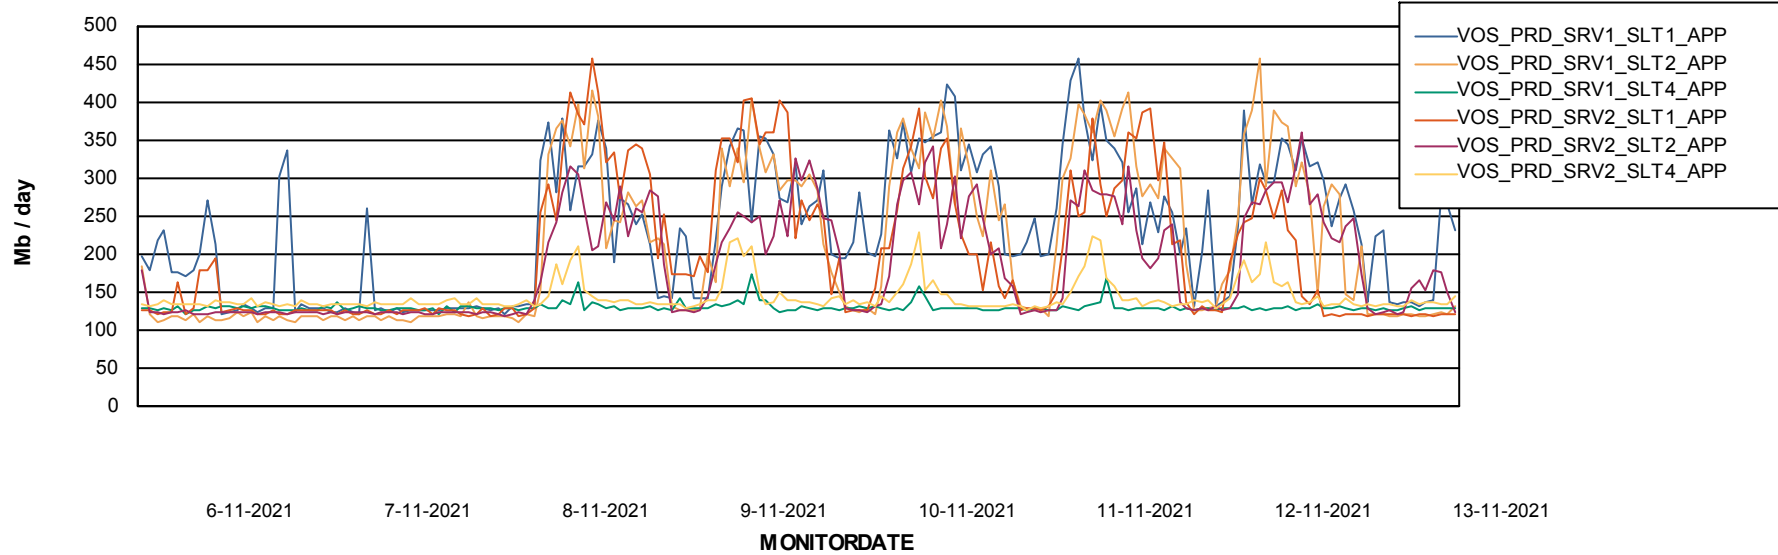

ABSSolute Application Server Services

Avg memory used per ABS Server Service