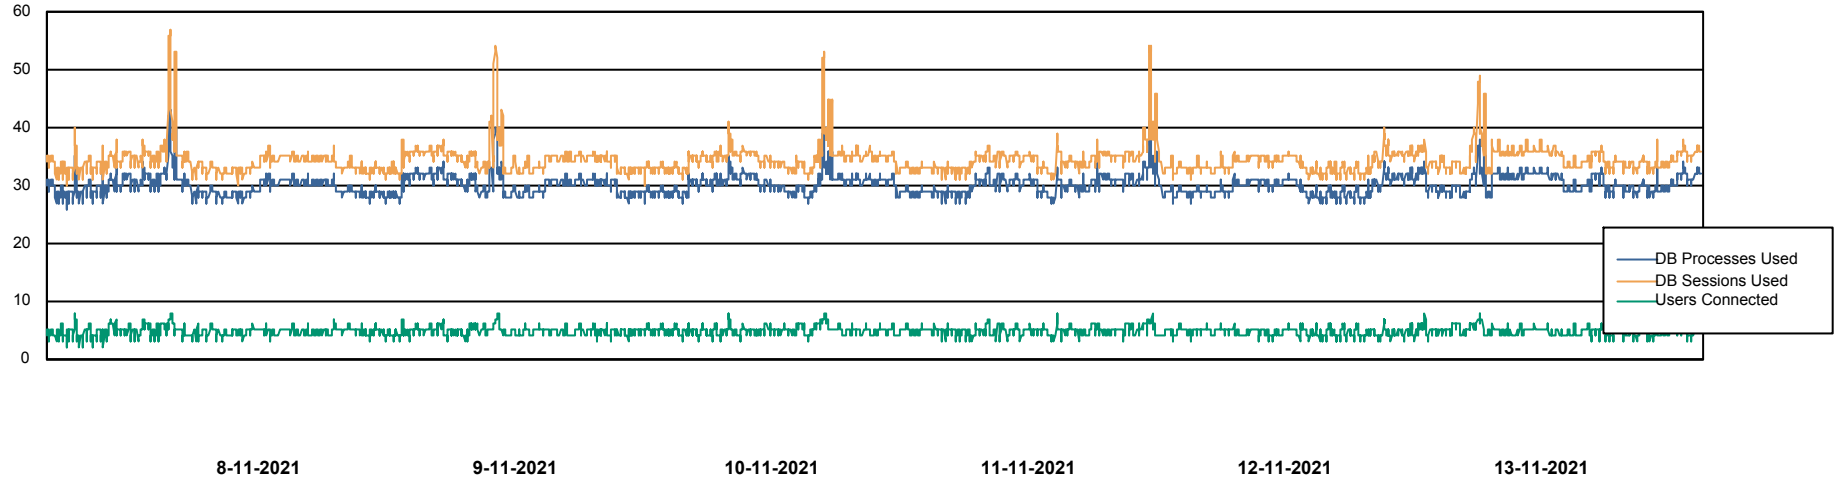

Weekly SLA Customer Report

Customer SPO_Production Silver
Database ID 57

Harddisk Usage SPO_PRD_ORACLE_BI1

	Free disk space on c: (%)	Total disk space on c: (Gb)	Free disk space on d: (%)	Total disk space on d: (Gb)	Free disk space on e: (%)	Total disk space on e: (Gb)	Free disk space on f: (%)	Total disk space on f: (Gb)
13-11-2021	12	80	30	200	100	100	100	50
12-11-2021	12	80	30	200	100	100	100	50
11-11-2021	12	80	30	200	100	100	100	50
10-11-2021	12	80	30	200	100	100	100	50
9-11-2021	12	80	30	200	100	100	100	50
8-11-2021	12	80	30	200	100	100	100	50
7-11-2021	12	80	30	200	100	100	100	50

Weekly SLA Customer Report

Customer SPO_Production Silver
Database ID 57

Database Performance SPODB_BI

DB Processes Max 500
DB Sessions Max 772

Weekly SLA Customer Report

Customer SPO_Production Silver
Database ID 57