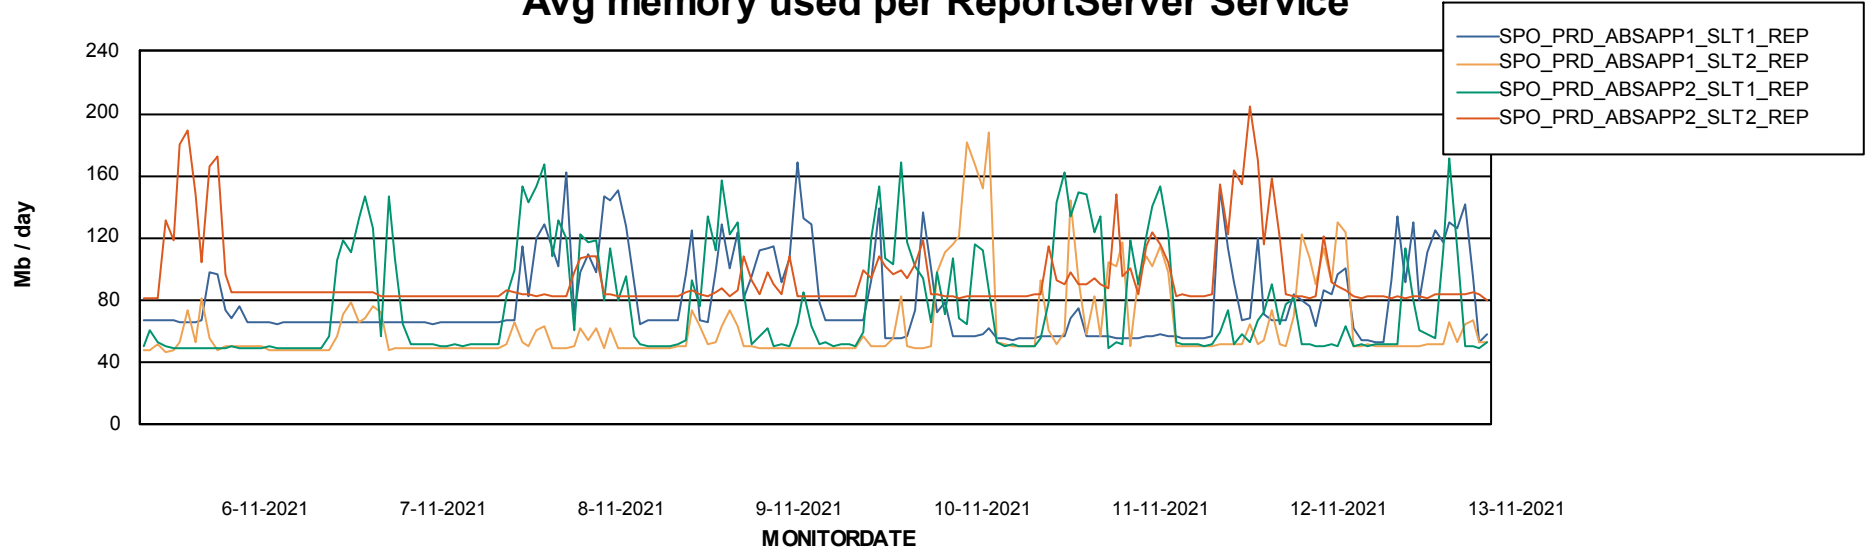

Avg users per day per ABS server

Weekly SLA Customer Report

Customer SPO_Production Silver
Database ID 57

ABSSolute Application ReportServer Services

Avg memory used per ReportServer Service

Weekly SLA Customer Report