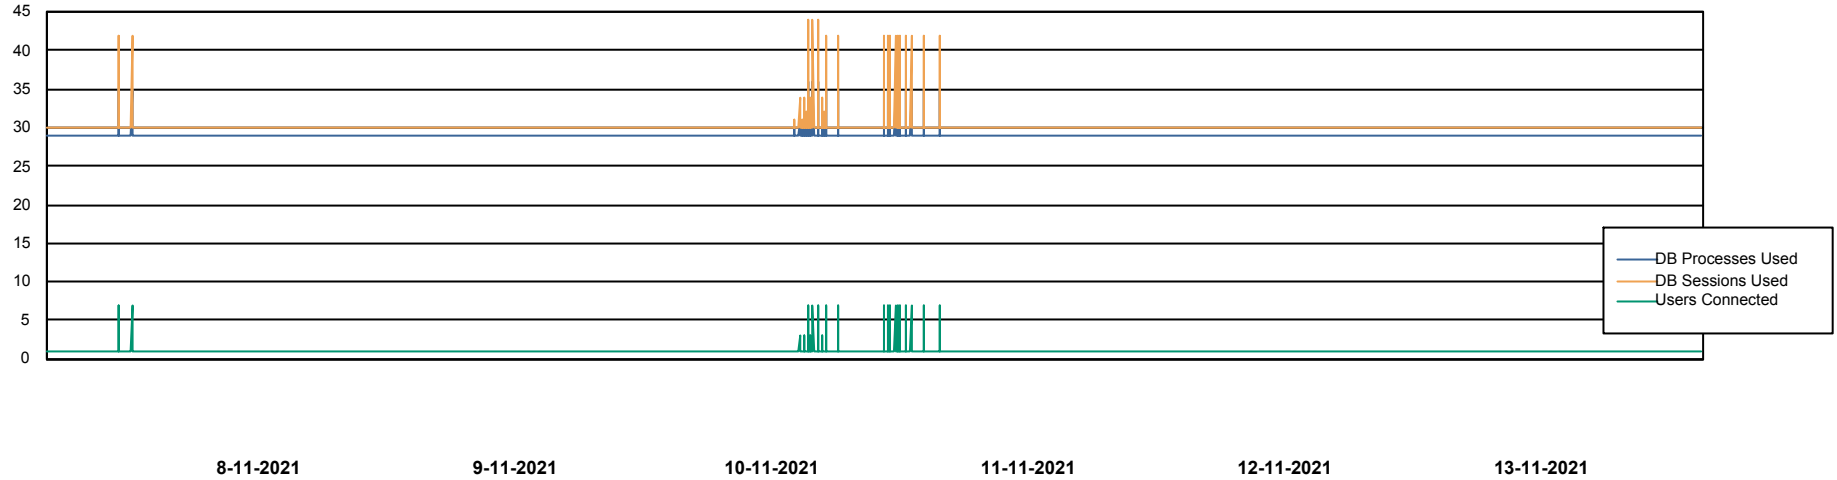

Database Performance SPODB_Production

DB Processes Max 300
DB Sessions Max 472

Weekly SLA Customer Report

Customer SPO_Production Silver
Database ID 57

Database Performance SPODB_Standby

DB Processes Max 300
DB Sessions Max 472