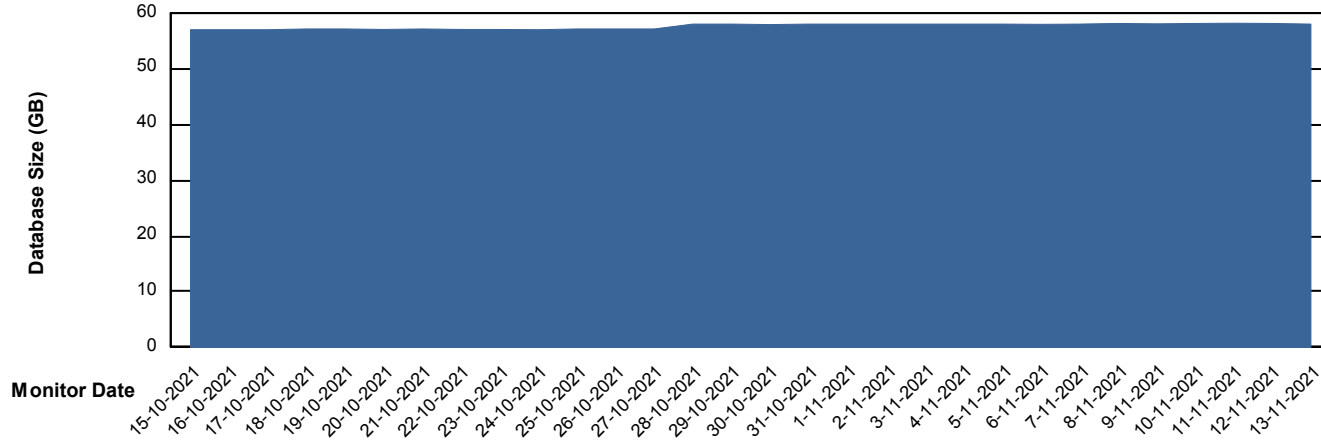

Database Performance SPODB_Production

DB Processes Max 300
DB Sessions Max 472

Weekly SLA Customer Report

Customer SPO_Production Silver
Database ID 57

Database Performance SPODB_Standby

DB Processes Max 300
DB Sessions Max 472

Weekly SLA Customer Report

Customer SPO_Production Silver
Database ID 57

DATABASE SIZE SPODB_BI

Database growth over last month

DATABASE SIZE SPODB_Production

Database growth over last month

Weekly SLA Customer Report