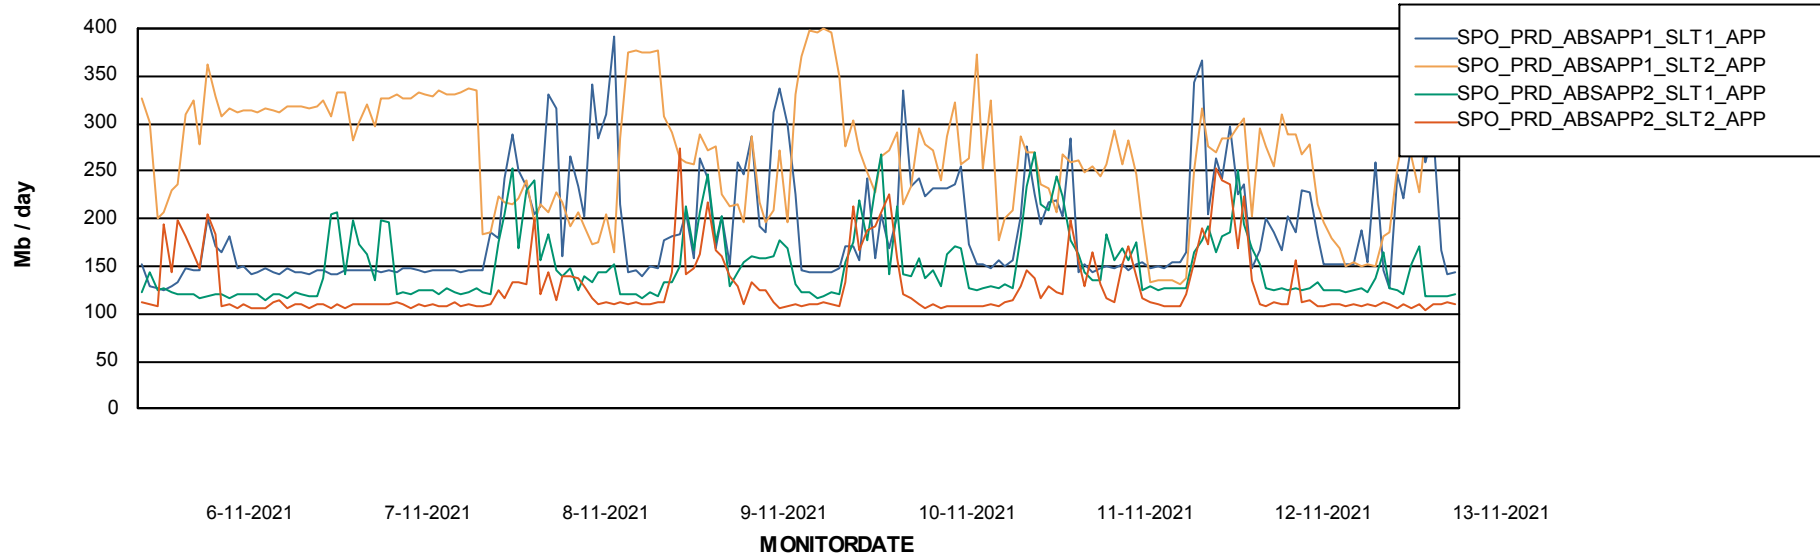

Standby Database Health SPO_Production Silver

Recovery lag for last 7 days

Weekly SLA Customer Report

Customer SPO_Production Silver
Database ID 57

ABSolute Application Server Services

Avg memory used per ABS Server Service