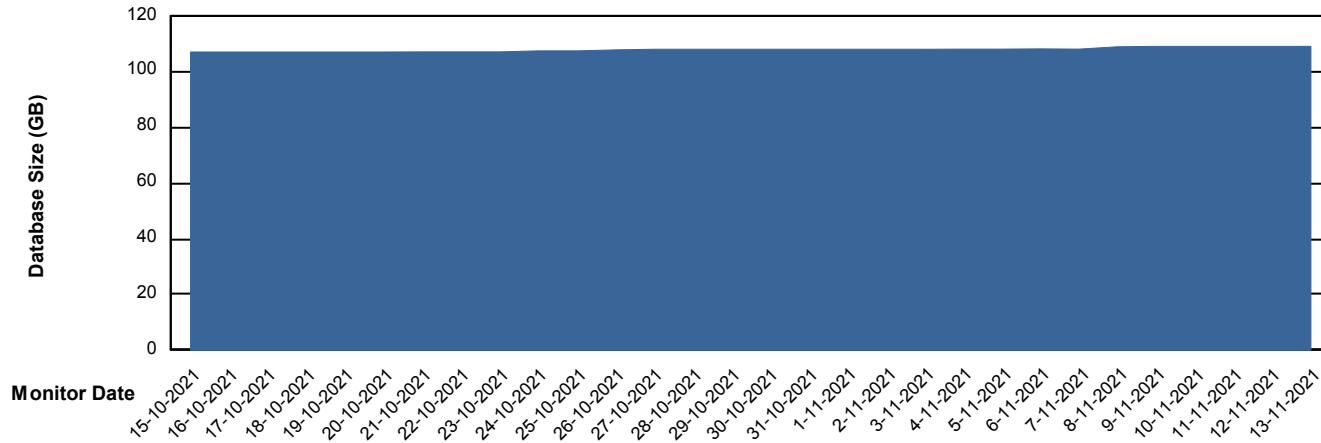

Weekly SLA Customer Report

Customer SPO_Production Silver
Database ID 57

DATABASE SIZE SPODB_BI

Database growth over last month

DATABASE SIZE SPODB_Production

Database growth over last month

Weekly SLA Customer Report

Customer SPO_Production Silver
Database ID 57

Database Tablespace SPODB_BI

Date	Tablespace Name	Filesize (Gb)	Usedsize (Gb)	Percentage free
13-11-2021	ABSDATA	29	24	17
	INDX	39	32	18
12-11-2021	ABSDATA	29	24	17
	INDX	39	32	18
11-11-2021	ABSDATA	29	24	17
	INDX	39	32	18
10-11-2021	ABSDATA	29	24	17
	INDX	39	32	18
9-11-2021	ABSDATA	29	24	17
	INDX	39	32	18
8-11-2021	ABSDATA	29	24	17
	INDX	39	32	18
7-11-2021	ABSDATA	29	24	17
	INDX	39	32	18