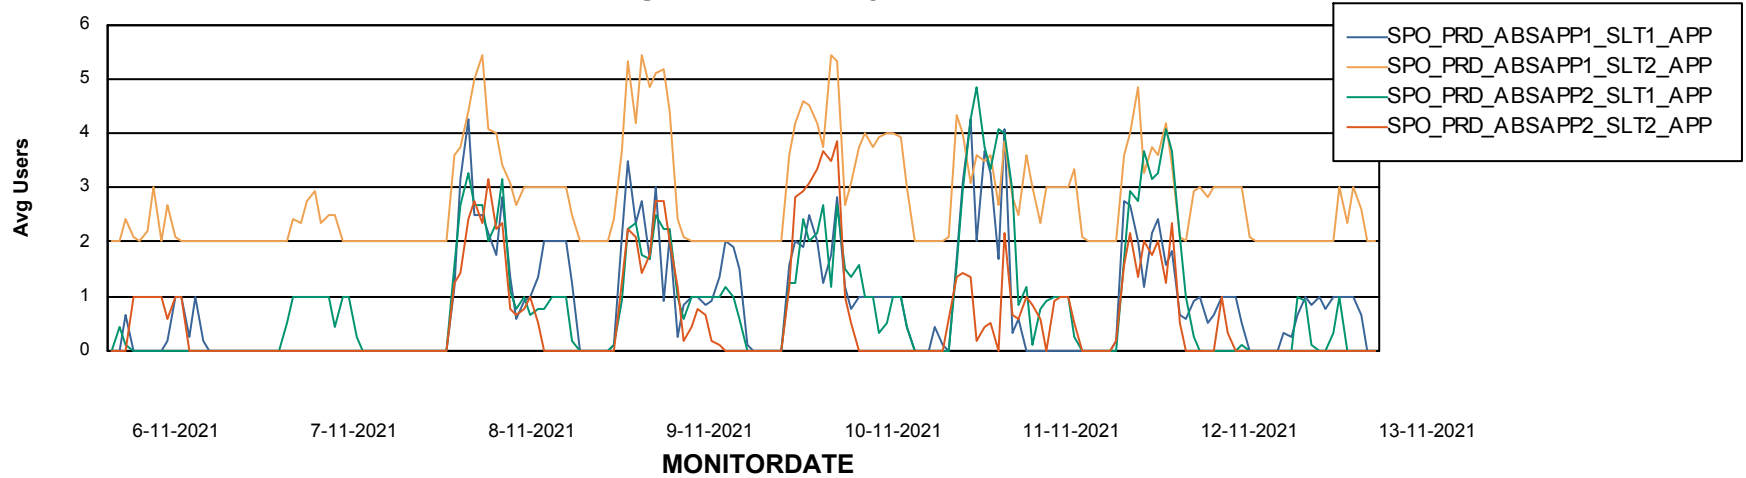

Avg users per day per ABS server