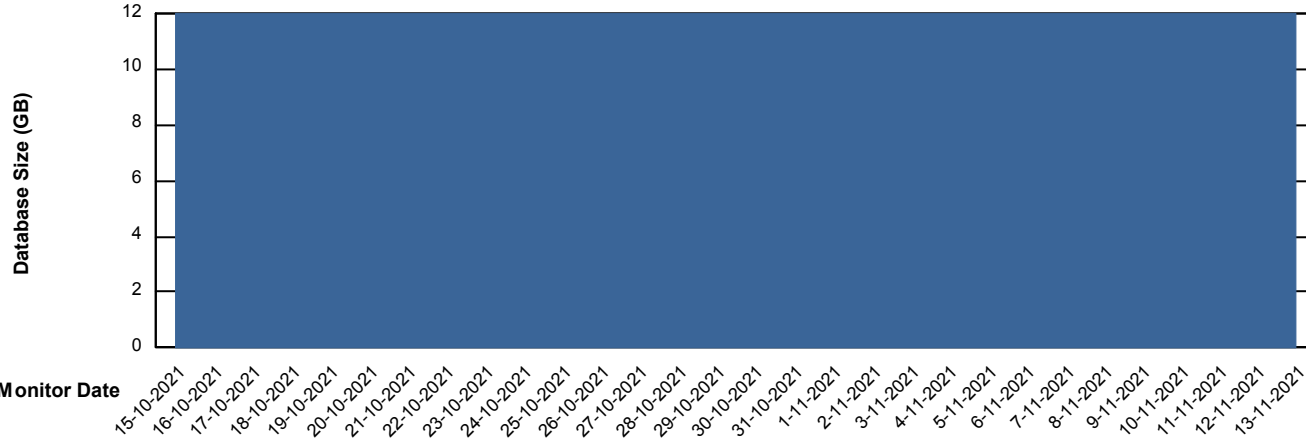

DB Processes Max 500

Weekly SLA Customer Report

Customer SPI_Production
 Database ID 49

DATABASE SIZE SPIDB_Production

Database growth over last month

Database Tablespace SPIDB_Production

Date	Tablespace Name	Filesize (Gb)	Usedsize (Gb)	Percentage free
13-11-2021	ABSDATA	5	2	54
	INDX	8	4	53
12-11-2021	ABSDATA	5	2	54
	INDX	8	4	53
11-11-2021	ABSDATA	5	2	54
	INDX	8	4	53
10-11-2021	ABSDATA	5	2	54
	INDX	8	4	53
9-11-2021	ABSDATA	5	2	54
	INDX	8	4	53
8-11-2021	ABSDATA	5	2	54
	INDX	8	4	53
7-11-2021	ABSDATA	5	2	54
	INDX	8	4	53