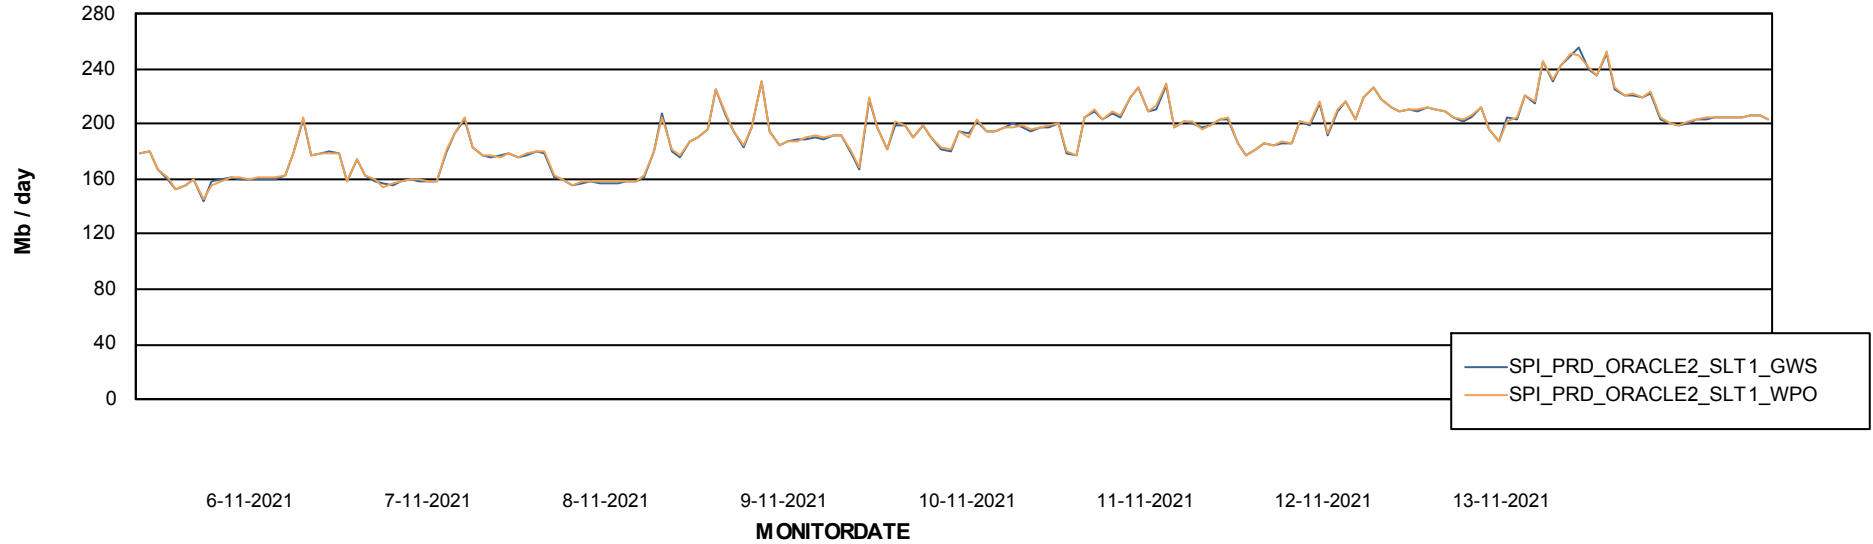

ABSSolute Application ReportServer Services

Avg memory used per ReportServer Service

Weekly SLA Customer Report

Customer SPI_Production
Database ID 49

ABSSolute Web Component Services

Avg memory used per ABS Web component