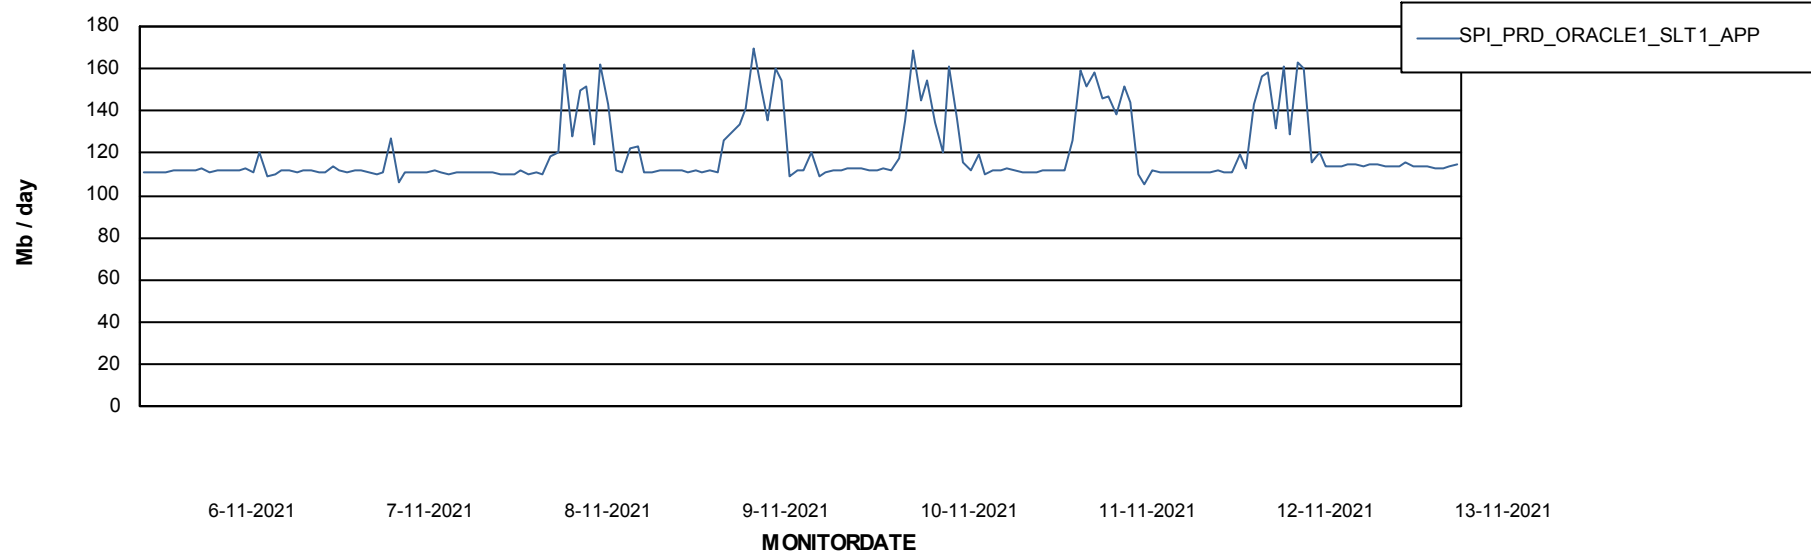

Weekly SLA Customer Report

Customer SPI_Production
Database ID 49

Database Performance SPIDB_Production

DB Processes Max 500

Weekly SLA Customer Report

Customer SPI_Production
Database ID 49

Database Performance SPIDB_Standby

DB Processes Max 500

Weekly SLA Customer Report

Customer SPI_Production
 Database ID 49

DATABASE SIZE SPIDB_Production

Database growth over last month

Database Tablespace SPIDB_Production

Date	Tablespace Name	Filesize (Gb)	Usedsize (Gb)	Percentage free
13-11-2021	ABSDATA	5	2	54
	INDX	8	4	53
12-11-2021	ABSDATA	5	2	54
	INDX	8	4	53
11-11-2021	ABSDATA	5	2	54
	INDX	8	4	53
10-11-2021	ABSDATA	5	2	54
	INDX	8	4	53
9-11-2021	ABSDATA	5	2	54
	INDX	8	4	53
8-11-2021	ABSDATA	5	2	54
	INDX	8	4	53
7-11-2021	ABSDATA	5	2	54
	INDX	8	4	53

Weekly SLA Customer Report

Customer SPI_Production
Database ID 49

ABSSolute Application Server Services

Avg memory used per ABS Server Service

Avg users per day per ABS server

Weekly SLA Customer Report

Customer SPI_Production
Database ID 49