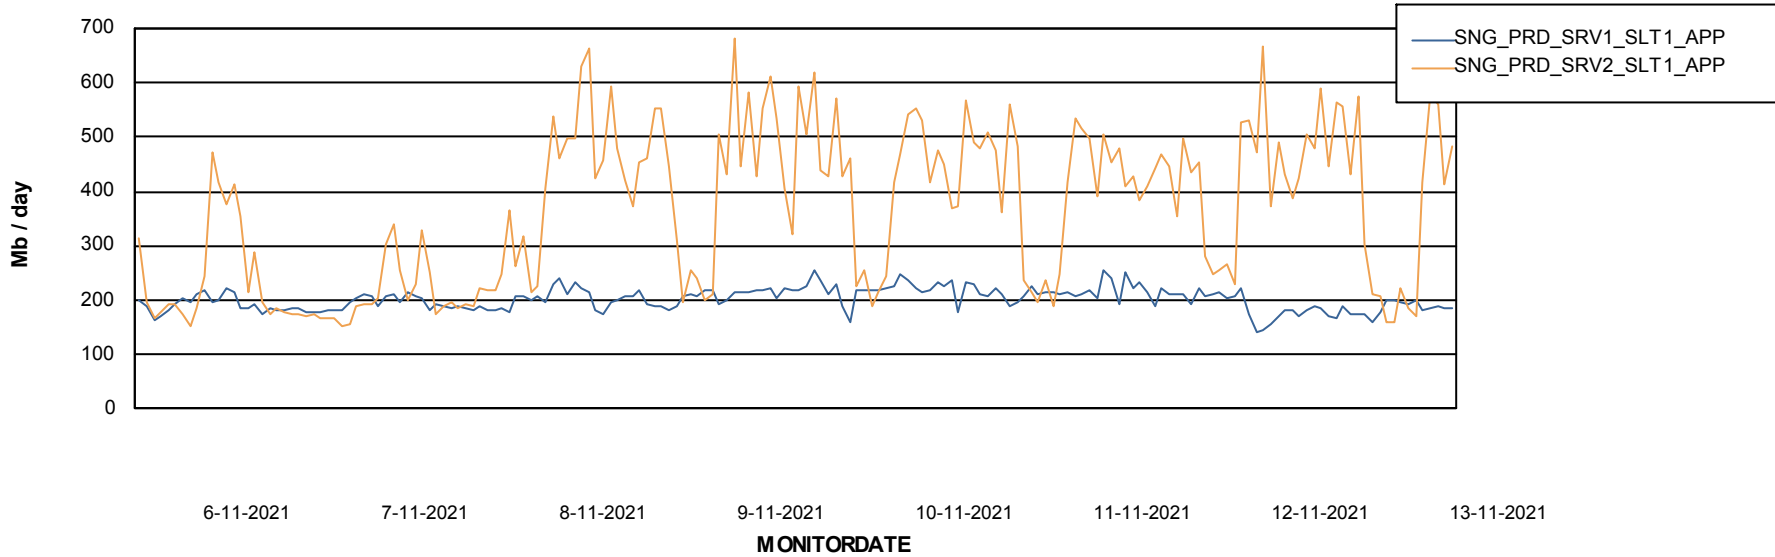

ABSSolute Application Server Services

Avg memory used per ABS Server Service