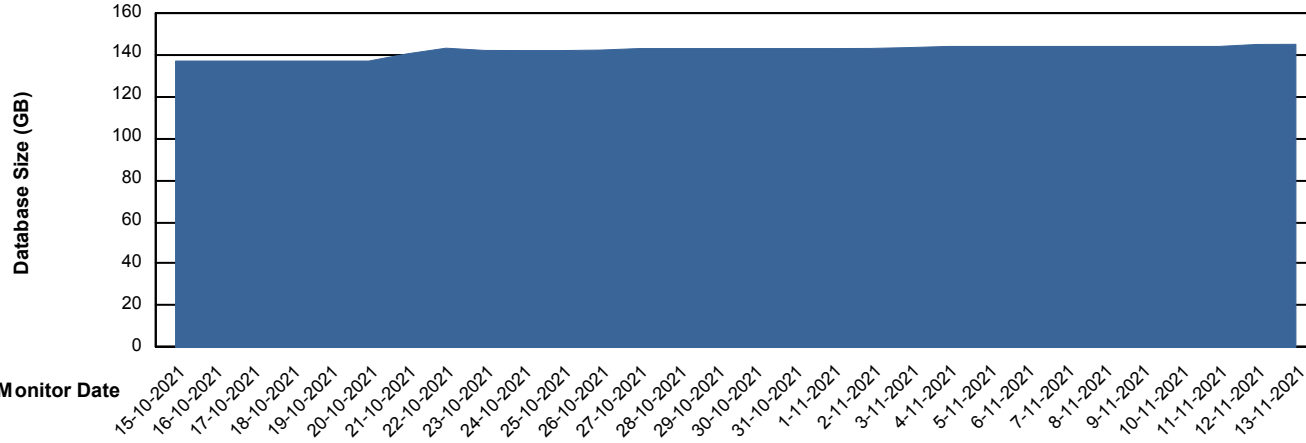

DATABASE SIZE SNGDB_Production

Database growth over last month

Database Tablespace SNGDB_Production

Date	Tablespace Name	Filesize (Gb)	Usedsize (Gb)	Percentage free
13-11-2021	ABSDATA	38	31	18
	INDX	99	80	19
12-11-2021	ABSDATA	38	31	18
	INDX	99	80	19
11-11-2021	ABSDATA	38	31	18
	INDX	99	80	19
10-11-2021	ABSDATA	38	31	18
	INDX	99	80	19
9-11-2021	ABSDATA	38	31	18
	INDX	99	80	19
8-11-2021	ABSDATA	38	31	18
	INDX	99	80	19
7-11-2021	ABSDATA	38	31	18
	INDX	99	80	19