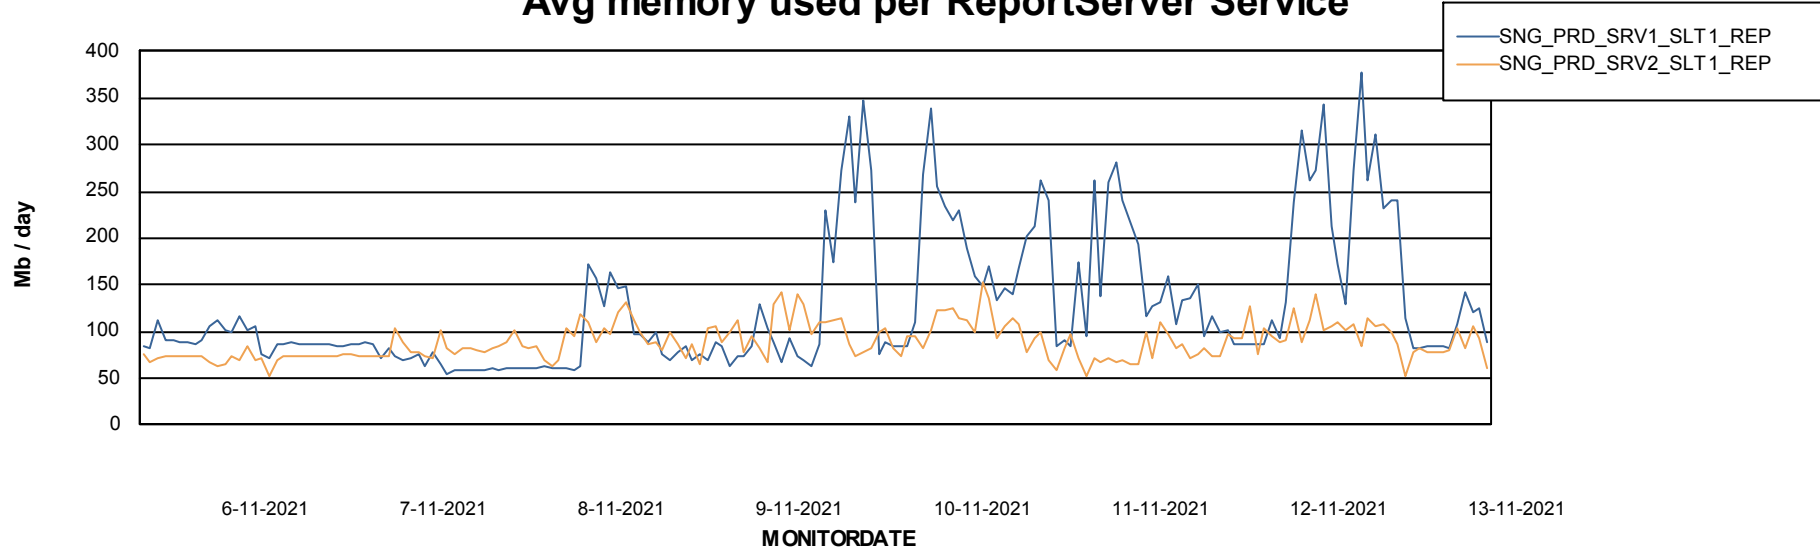

ABSSolute Application ReportServer Services

Avg memory used per ReportServer Service