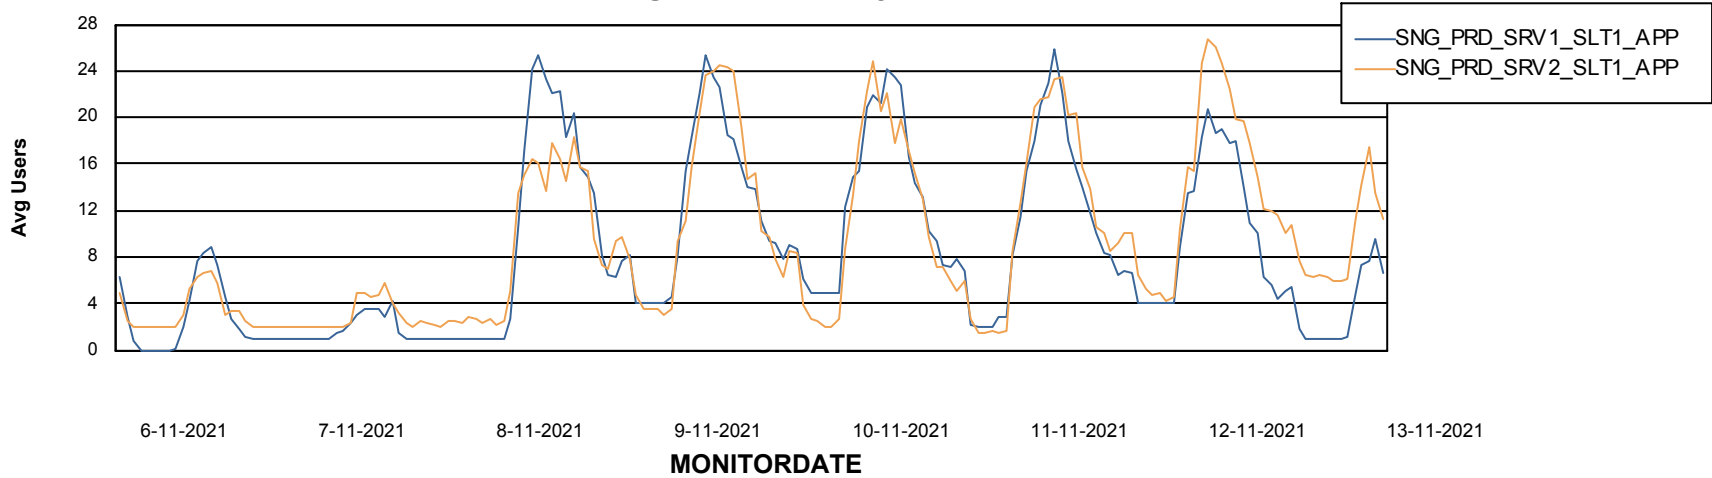

Avg users per day per ABS server