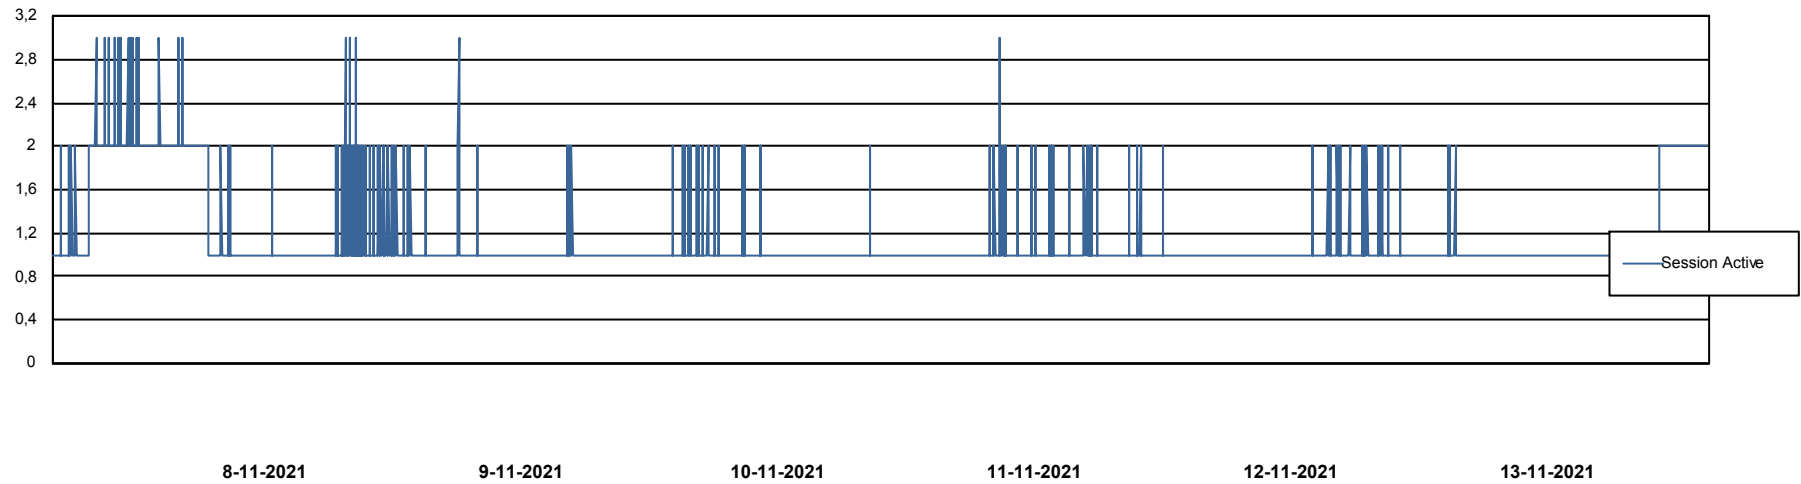

Database Performance RSS_DB_Primary (2020)

DB Processes Max 300
DB Sessions Max 472