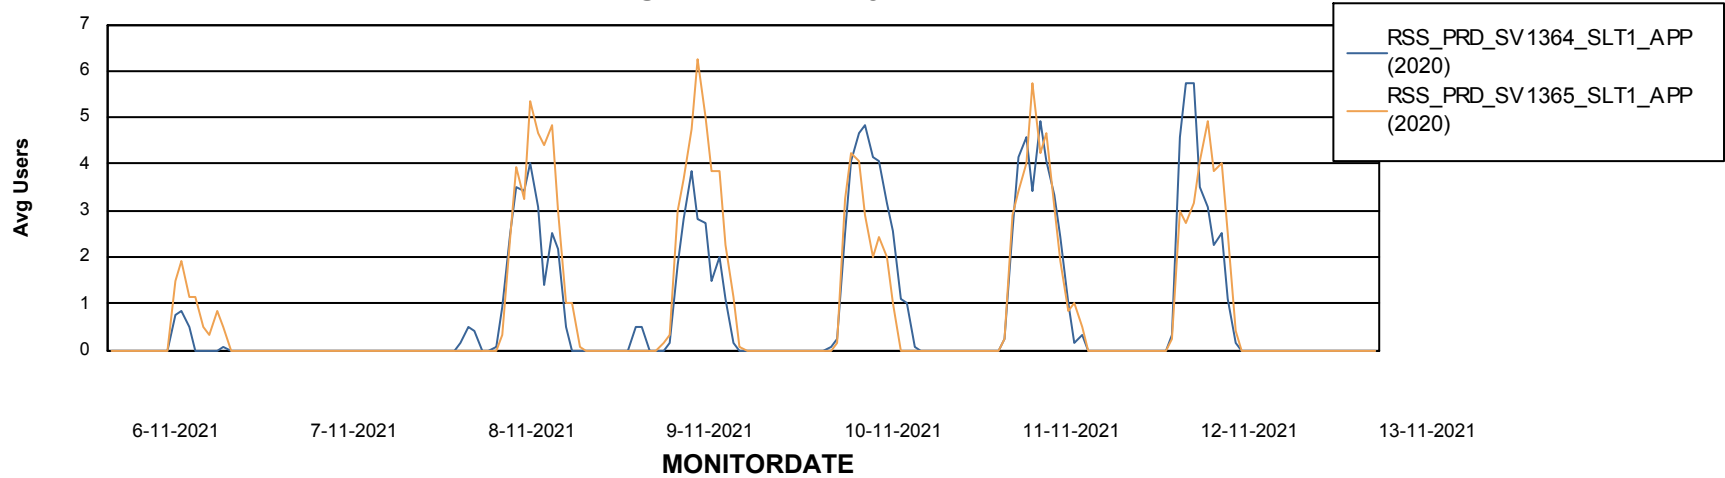

Avg users per day per ABS server