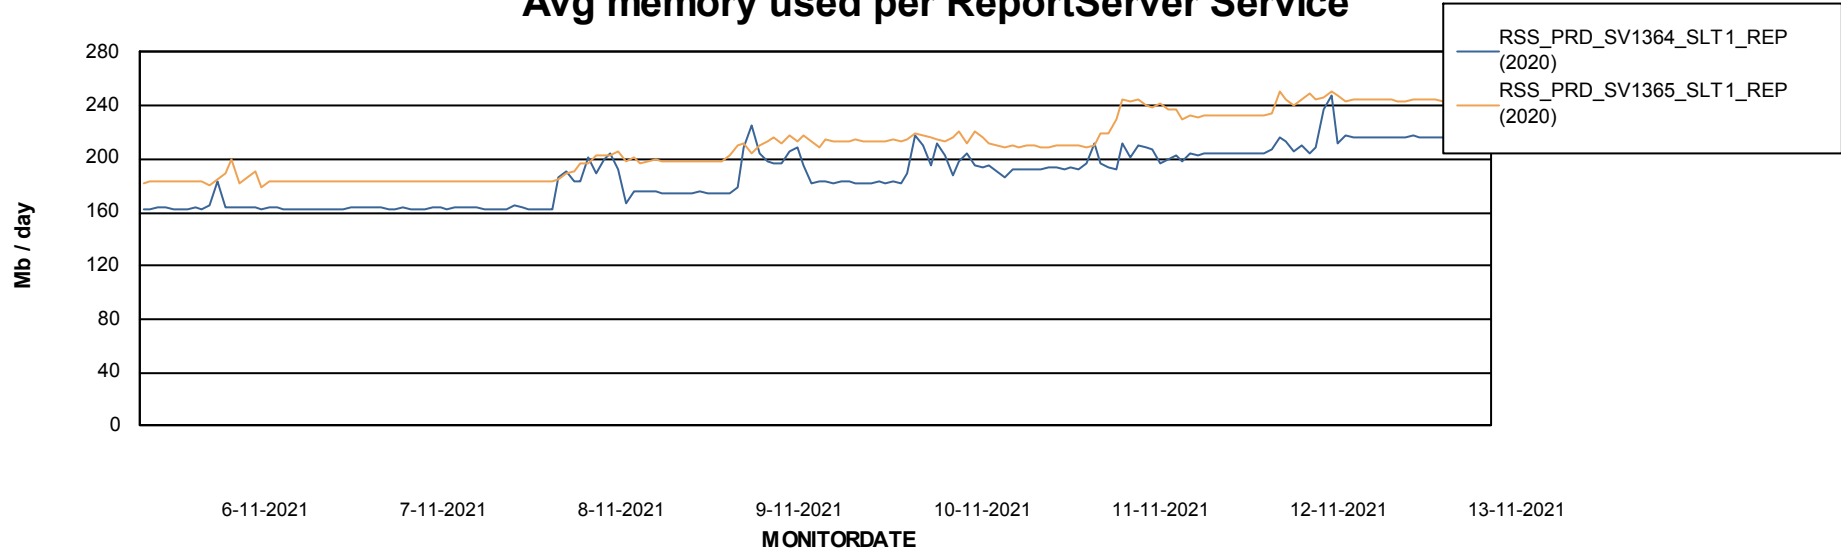

ABSSolute Application ReportServer Services

Avg memory used per ReportServer Service