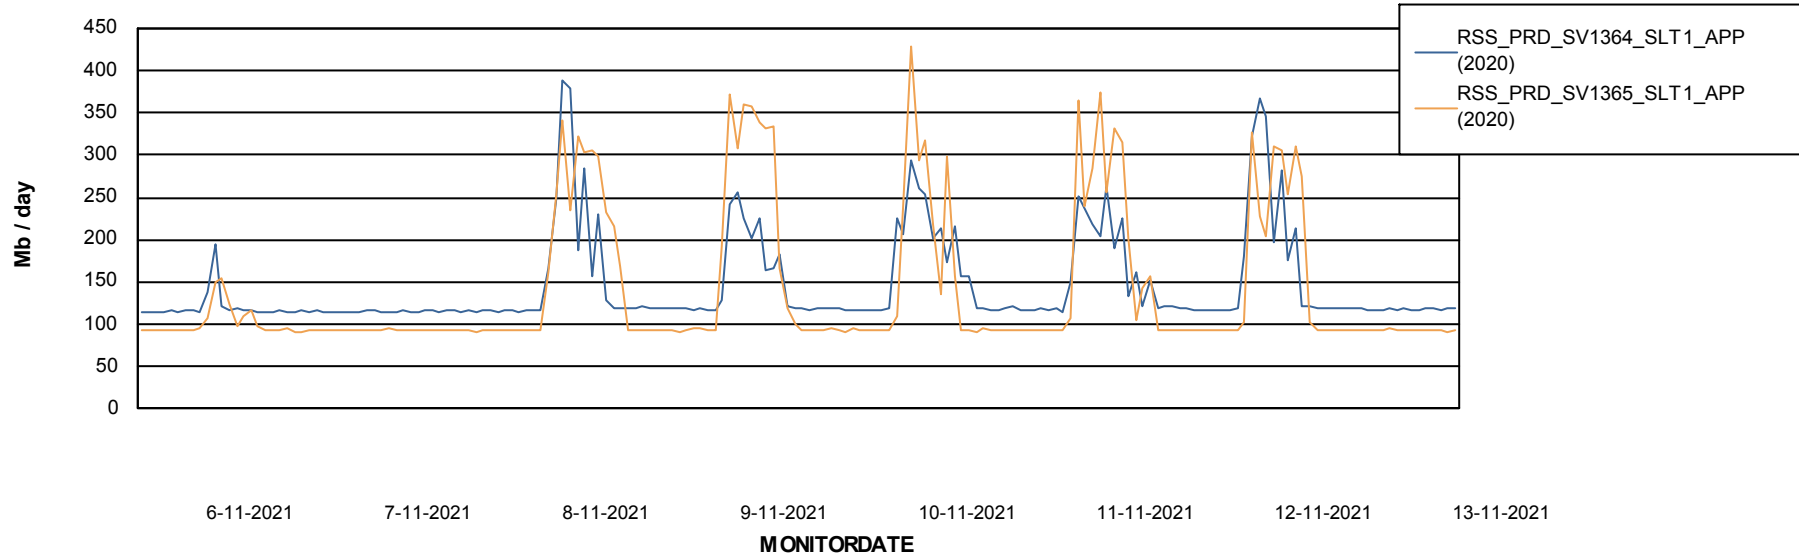

ABSSolute Application Server Services

Avg memory used per ABS Server Service