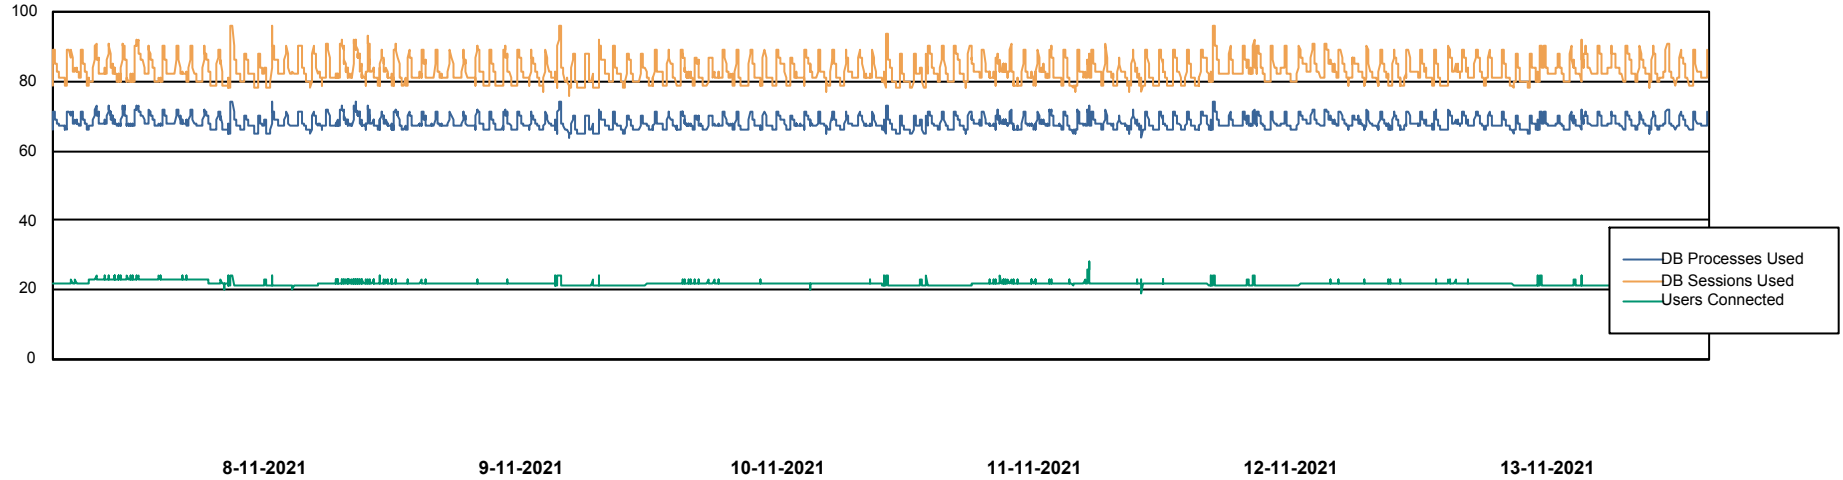

Database Performance RSS_DB_Primary (2020)

DB Processes Max 300
DB Sessions Max 472