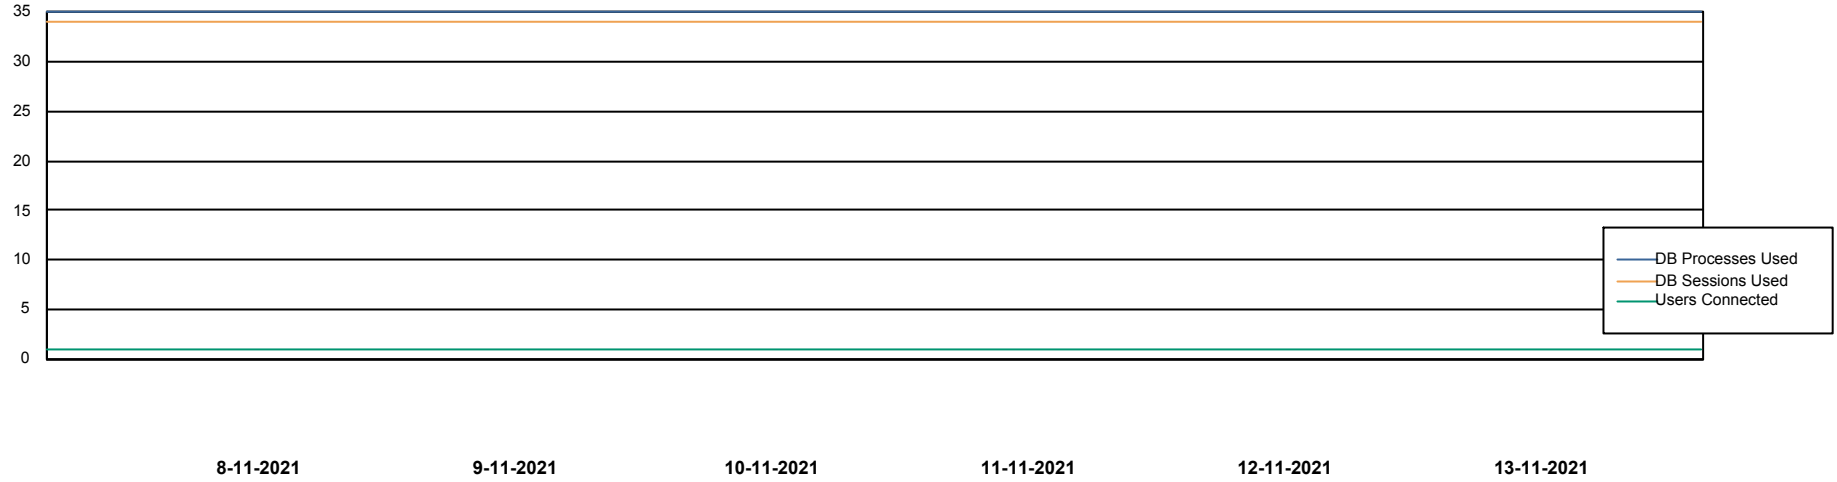

Database Performance RSS_DB_Standby (2020)

DB Processes Max 300
DB Sessions Max 472