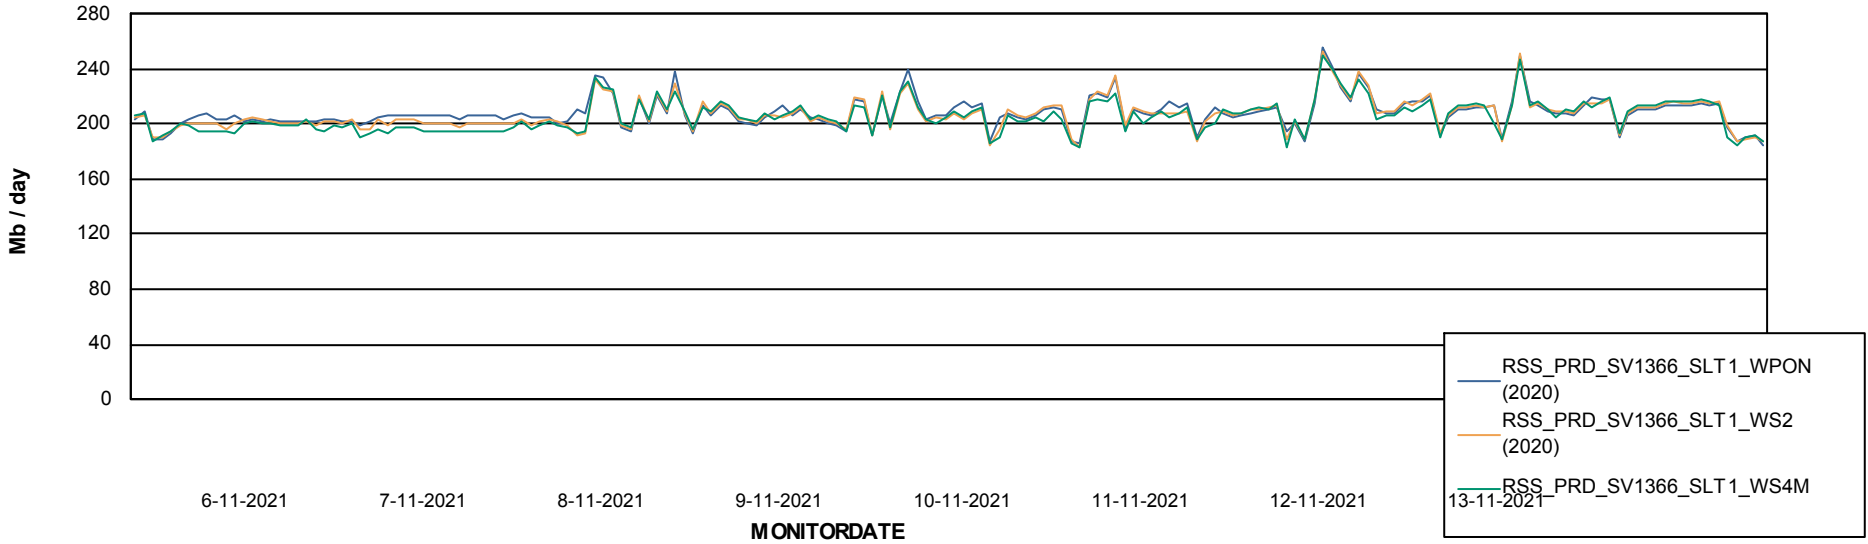

ABSSolute Web Component Services

Avg memory used per ABS Web component