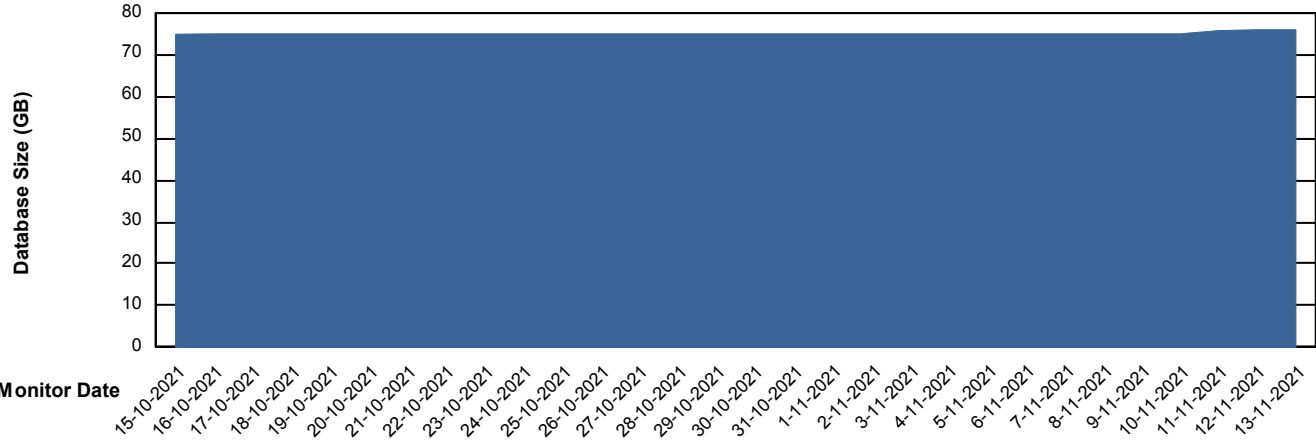

DATABASE SIZE RSS_DB_Primary (2020)

Database growth over last month

Database Tablespace RSS_DB_Primary (2020)

Date	Tablespace Name	Filesize (Gb)	Usedsize (Gb)	Percentage free
13-11-2021	ABSDATA	42	35	17
	INDX	48	39	19
12-11-2021	ABSDATA	42	35	17
	INDX	48	39	19
11-11-2021	ABSDATA	42	35	17
	INDX	48	39	19
10-11-2021	ABSDATA	42	35	17
	INDX	46	39	15
9-11-2021	ABSDATA	42	35	17
	INDX	46	39	15
8-11-2021	ABSDATA	42	35	17
	INDX	46	39	15
7-11-2021	ABSDATA	42	35	17
	INDX	46	38	17