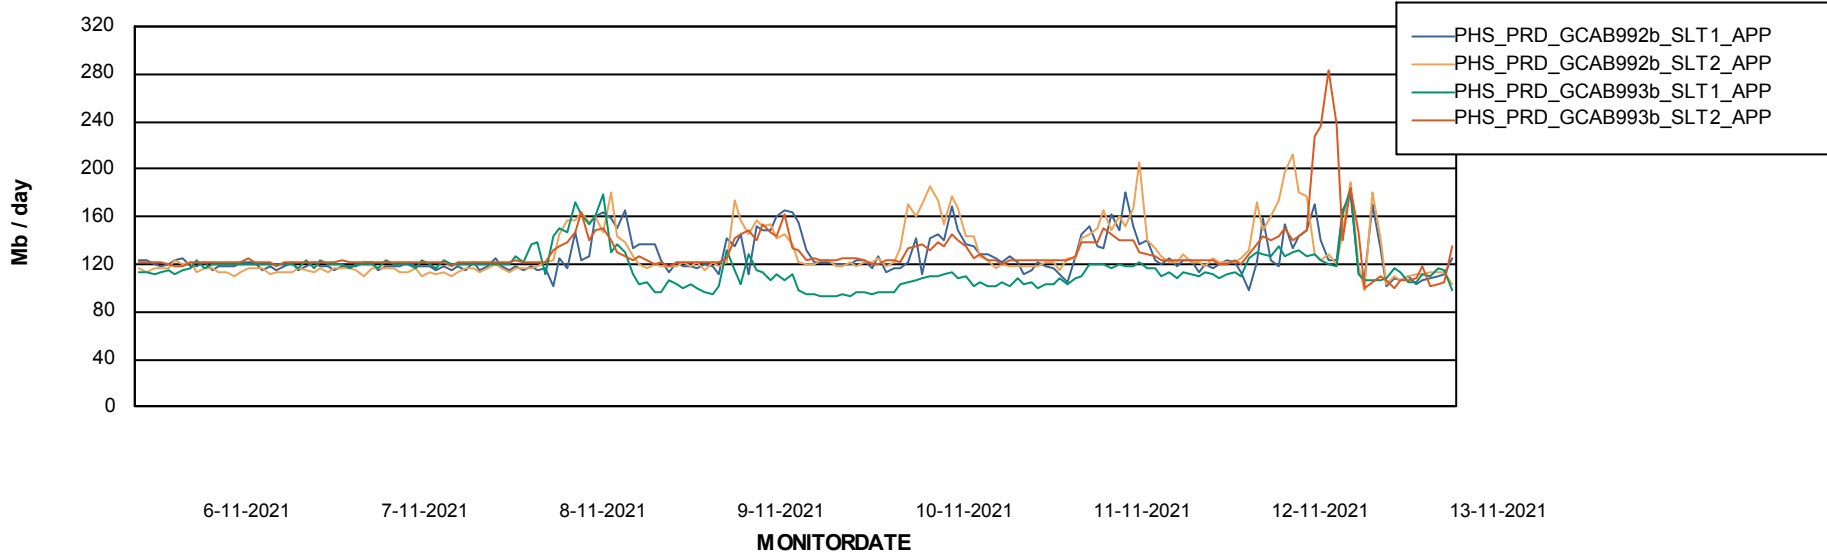

ABSSolute Application Server Services

Avg memory used per ABS Server Service