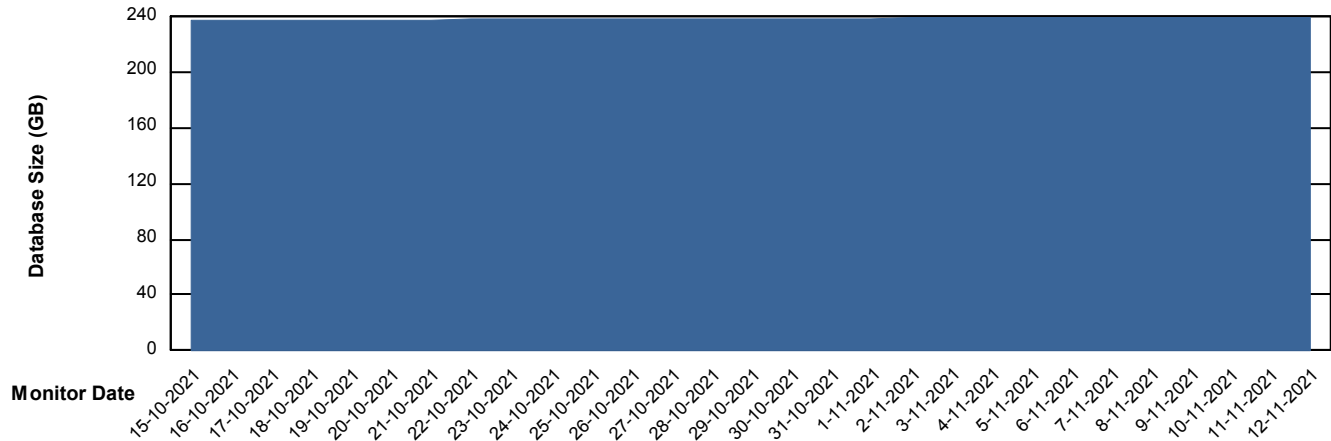

Customer PHS_Production
Database ID 47

DATABASE SIZE PHSDB_Production

Database growth over last month

DATABASE SIZE PHSDB_Test

Database growth over last month

Weekly SLA Customer Report

Customer PHS_Production
 Database ID 47

Database Tablespace PHSDB_Production

Date	Tablespace Name	Filesize (Gb)	Usedsize (Gb)	Percentage free
12-11-2021	ABSDATA	122	102	16
	INDX	170	142	17
11-11-2021	ABSDATA	122	102	16
	INDX	170	142	17
10-11-2021	ABSDATA	122	102	16
	INDX	170	142	17
9-11-2021	ABSDATA	122	102	16
	INDX	170	141	17
8-11-2021	ABSDATA	122	102	16
	INDX	170	141	17
7-11-2021	ABSDATA	122	102	17
	INDX	168	141	16