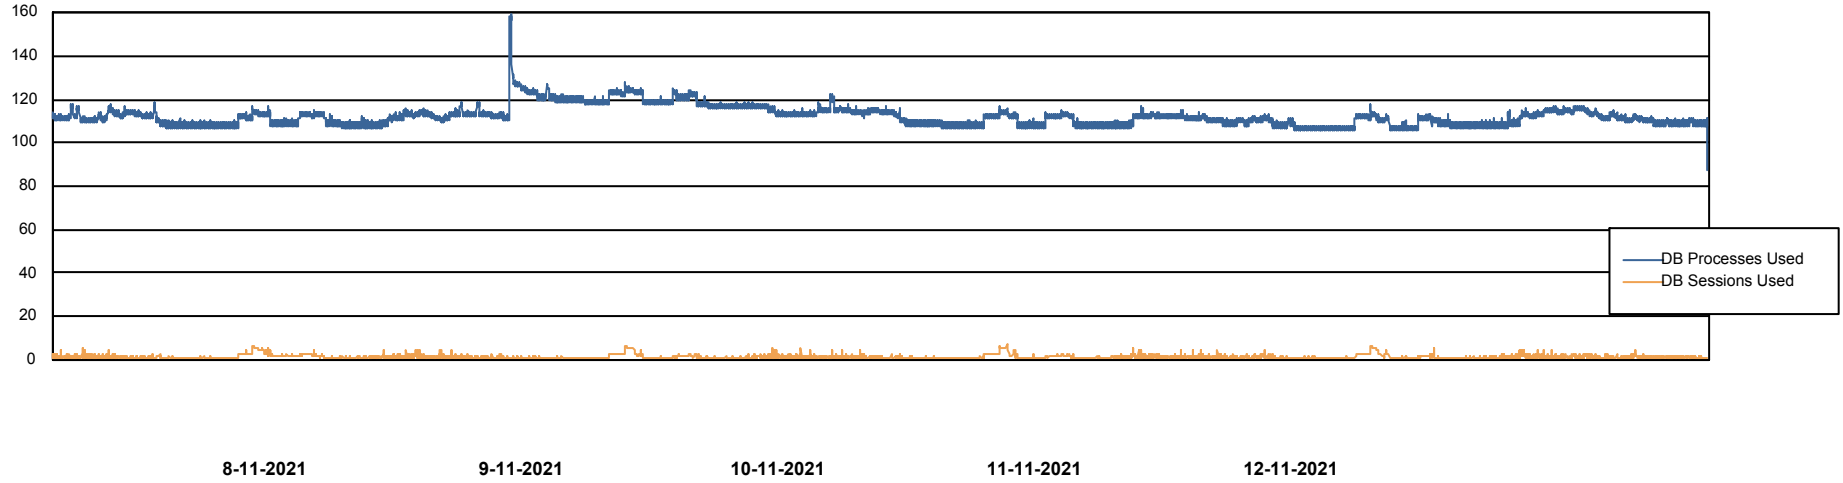

Database Performance PHSDB_Production