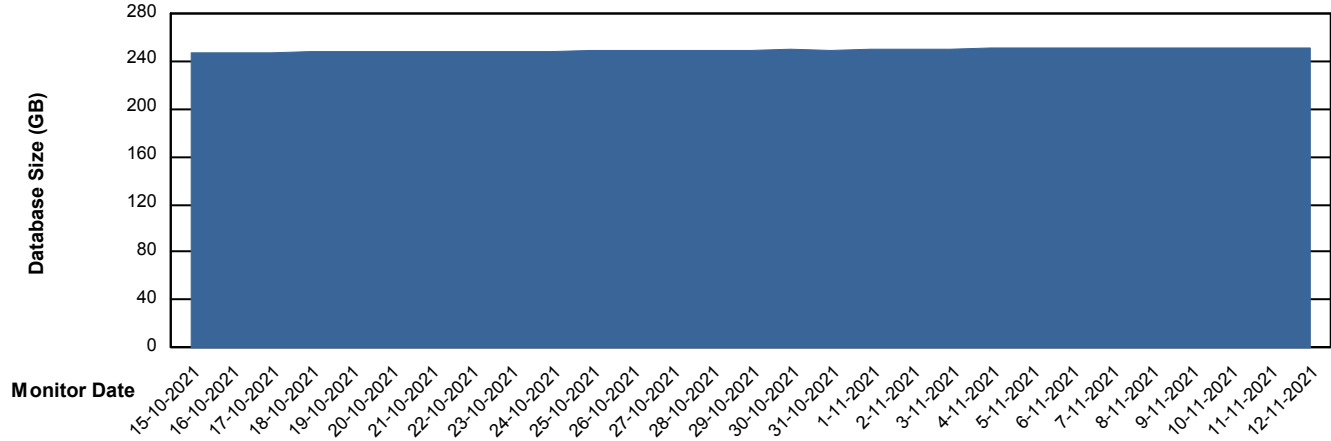

DATABASE SIZE PHSDB_Production

Database growth over last month