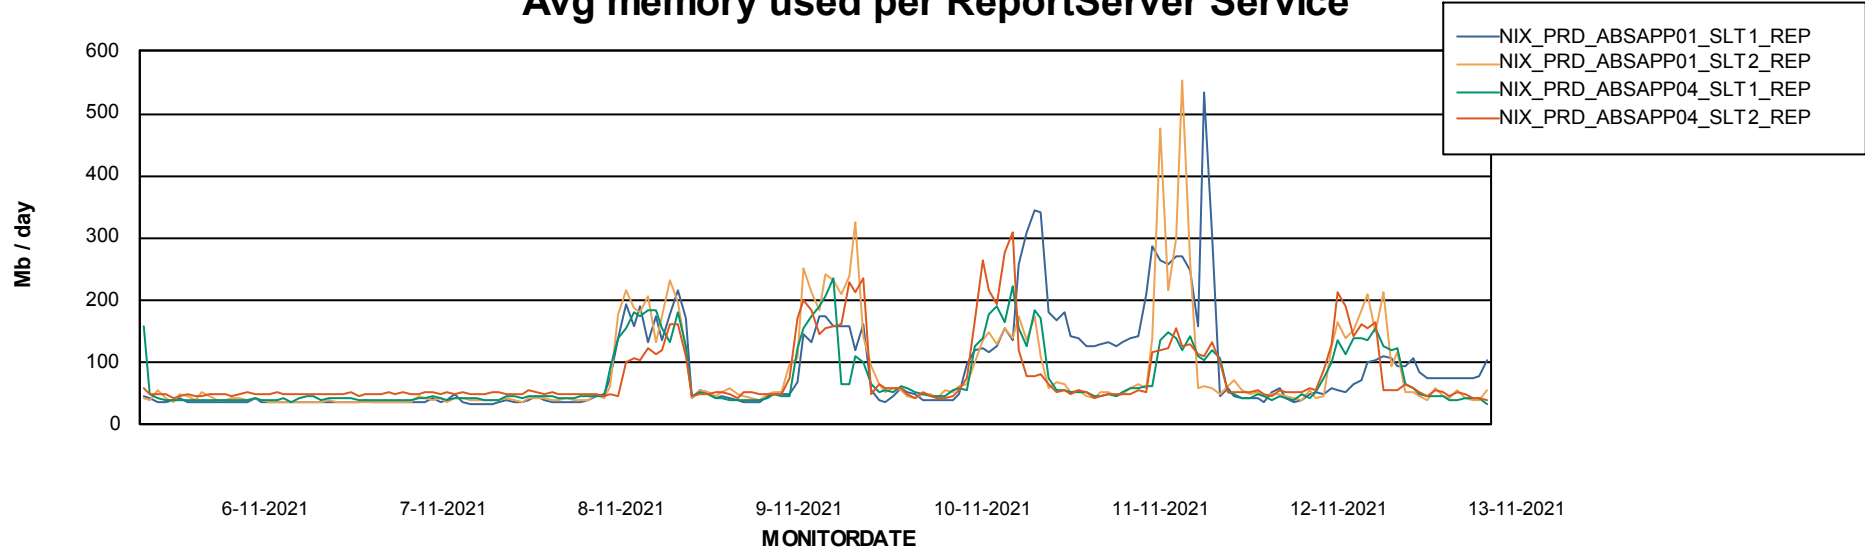

ABSSolute Application ReportServer Services

Avg memory used per ReportServer Service