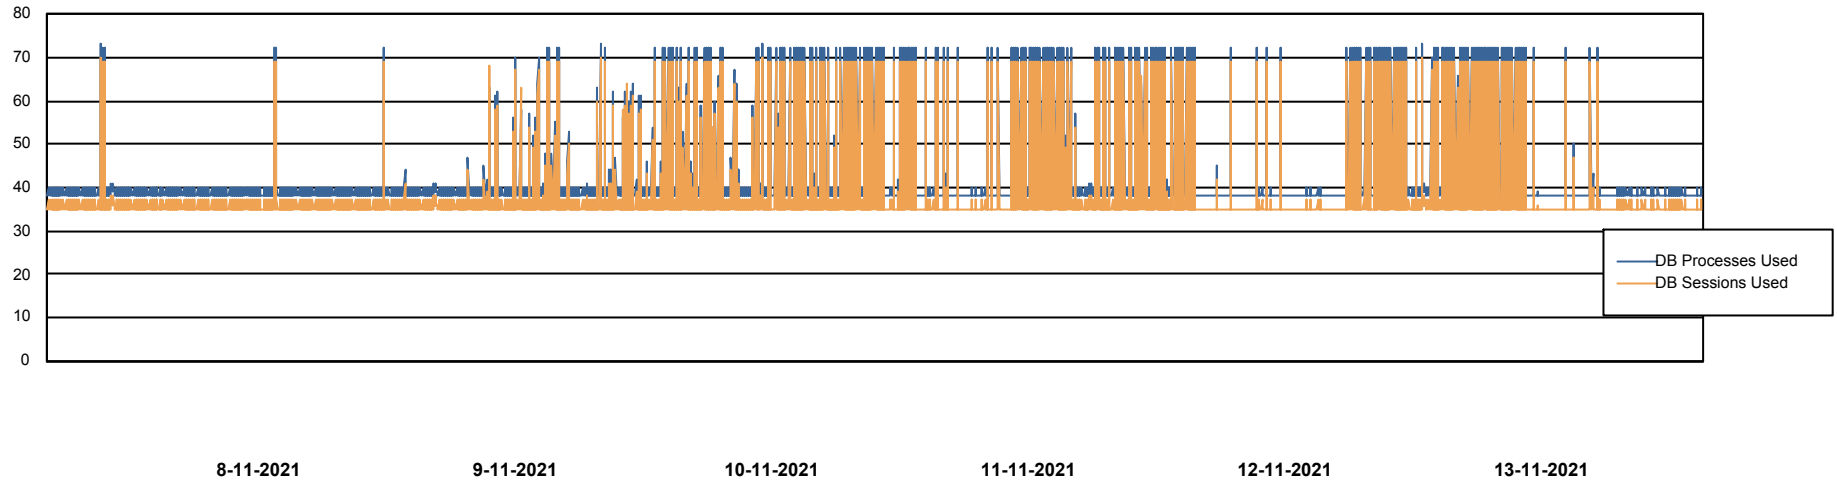

Database Performance NIXDB_Standby

DB Processes Max 300