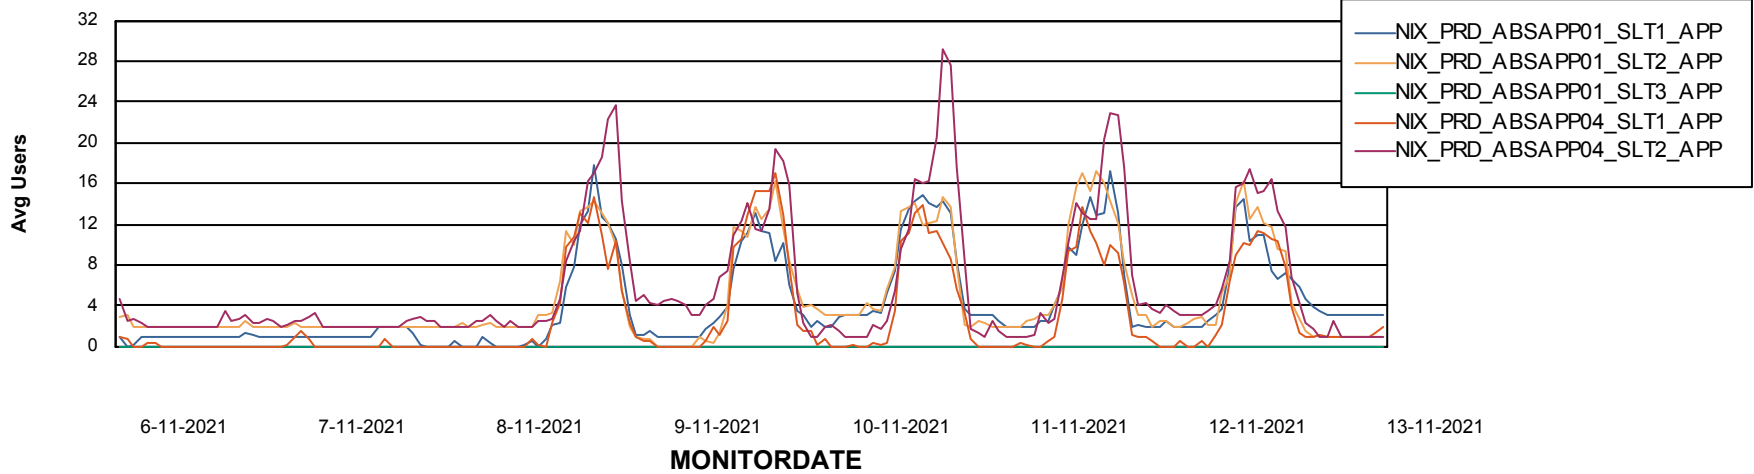

Weekly SLA Customer Report

Customer NIX_Production
Database ID 51

ABSSolute Application Server Services

Avg memory used per ABS Server Service

Avg users per day per ABS server

Weekly SLA Customer Report

Customer NIX_Production
Database ID 51