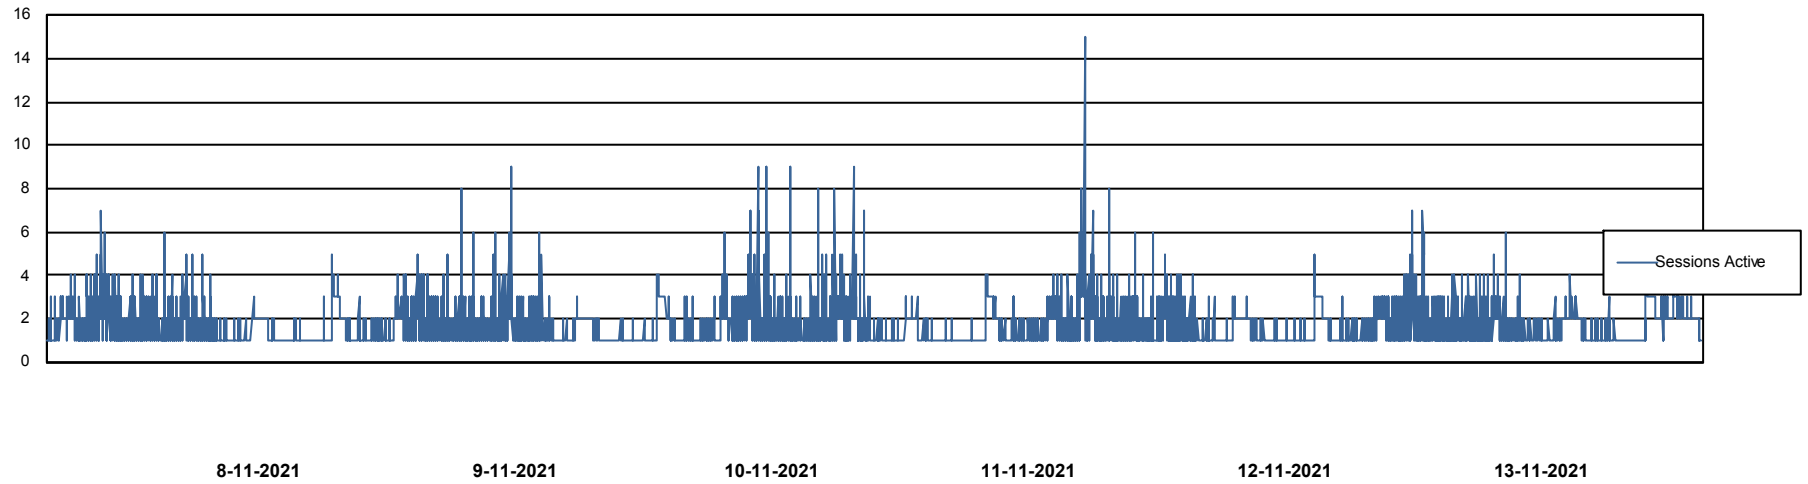

Weekly SLA Customer Report

Customer NIX_Production
Database ID 51

Database Performance NIXDB_BI

Weekly SLA Customer Report

Customer NIX_Production
Database ID 51

Database Performance NIXDB_Production

Weekly SLA Customer Report