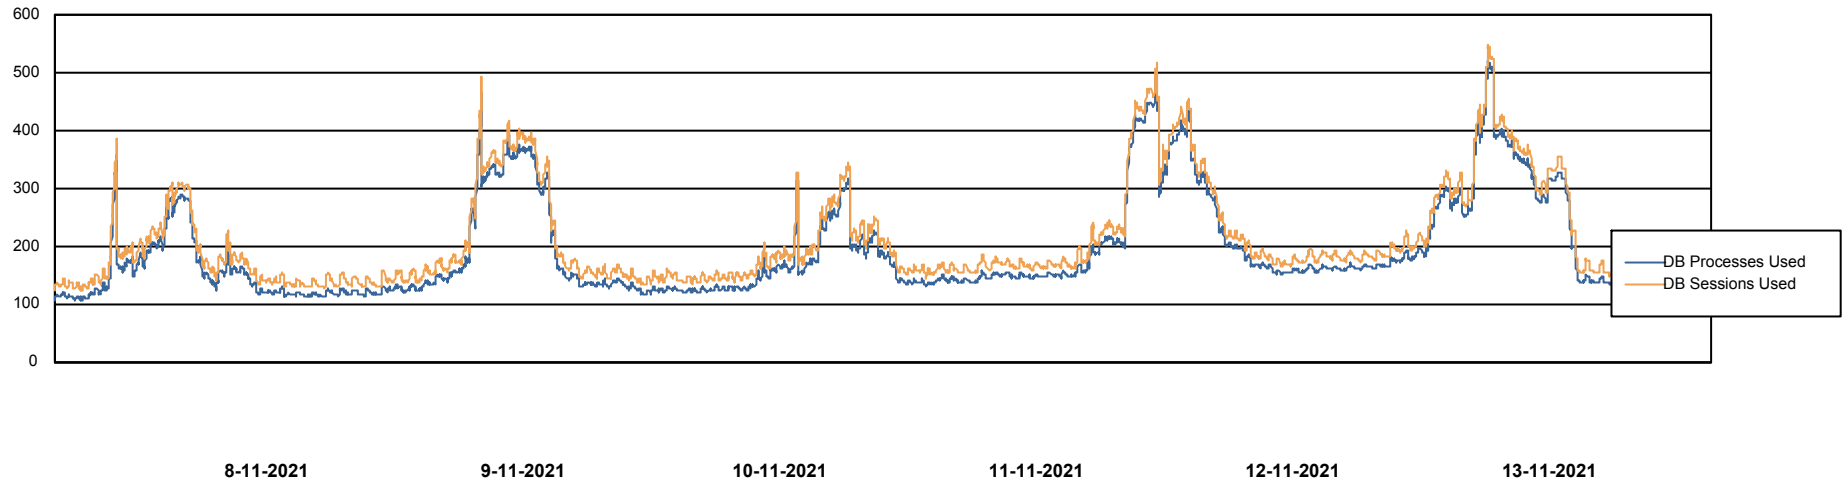

Weekly SLA Customer Report

Customer NIX_Production
Database ID 51

Database Performance NIXDB_BI

Weekly SLA Customer Report

Customer NIX_Production
Database ID 51

Database Performance NIXDB_Production

Weekly SLA Customer Report

Customer NIX_Production
Database ID 51

Database Performance NIXDB_Standby

DB Processes Max 300

Weekly SLA Customer Report

Customer NIX_Production
Database ID 51

DATABASE SIZE NIXDB_BI

Database growth over last month