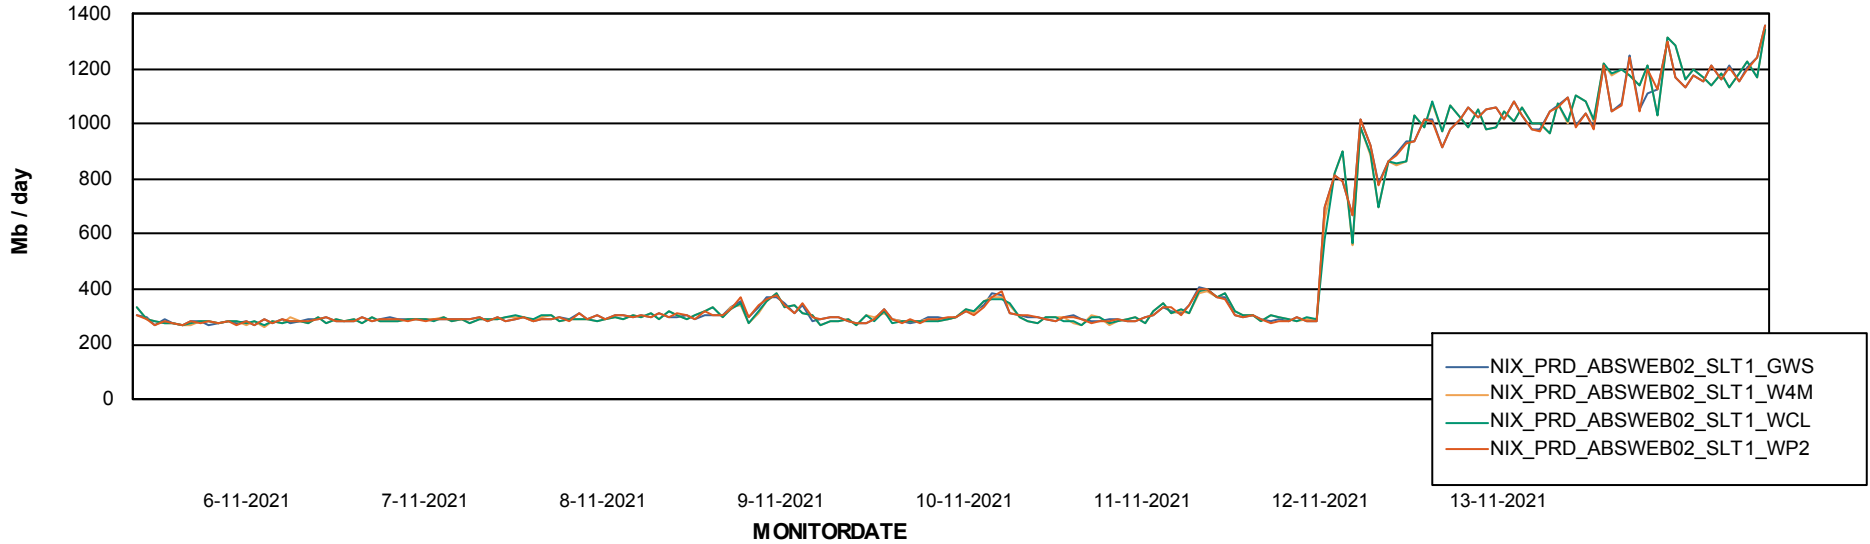

ABSSolute Application ReportServer Services

Avg memory used per ReportServer Service

Weekly SLA Customer Report

Customer NIX_Production
Database ID 51

ABSSolute Web Component Services

Avg memory used per ABS Web component