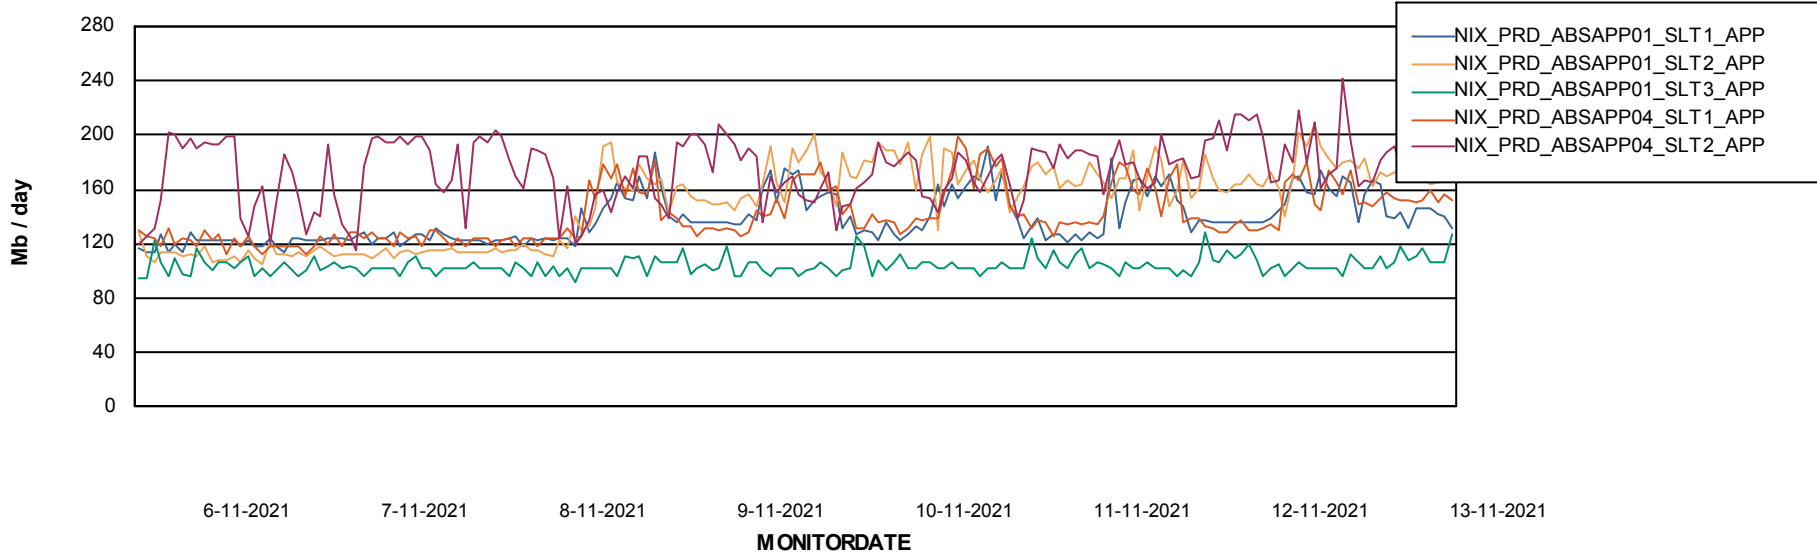

ABSSolute Application Server Services

Avg memory used per ABS Server Service