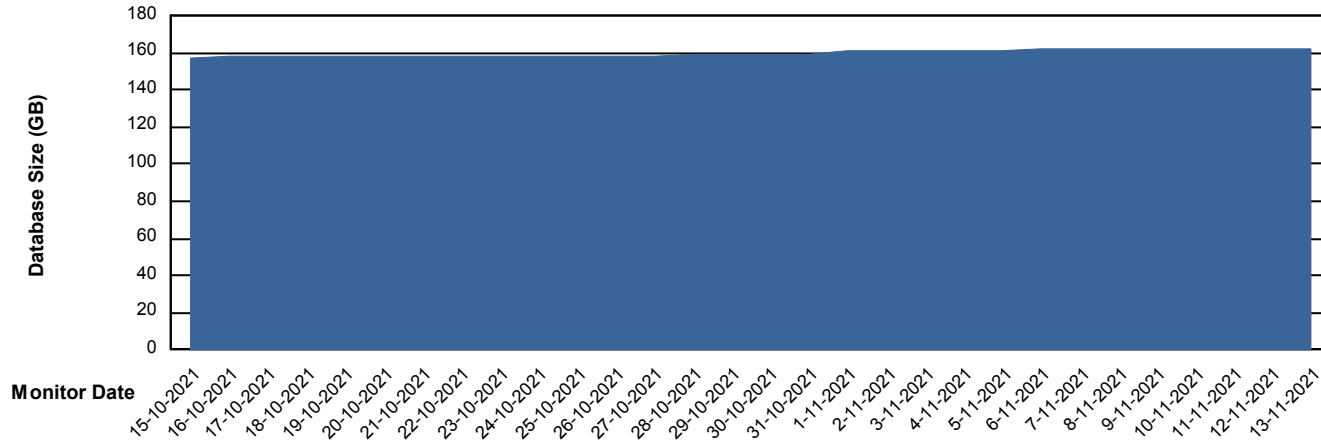

Customer NIX_Production
Database ID 51

Database Performance NIXDB_Standby

DB Processes Max 300

Weekly SLA Customer Report

Customer NIX_Production
Database ID 51

DATABASE SIZE NIXDB_BI

Database growth over last month