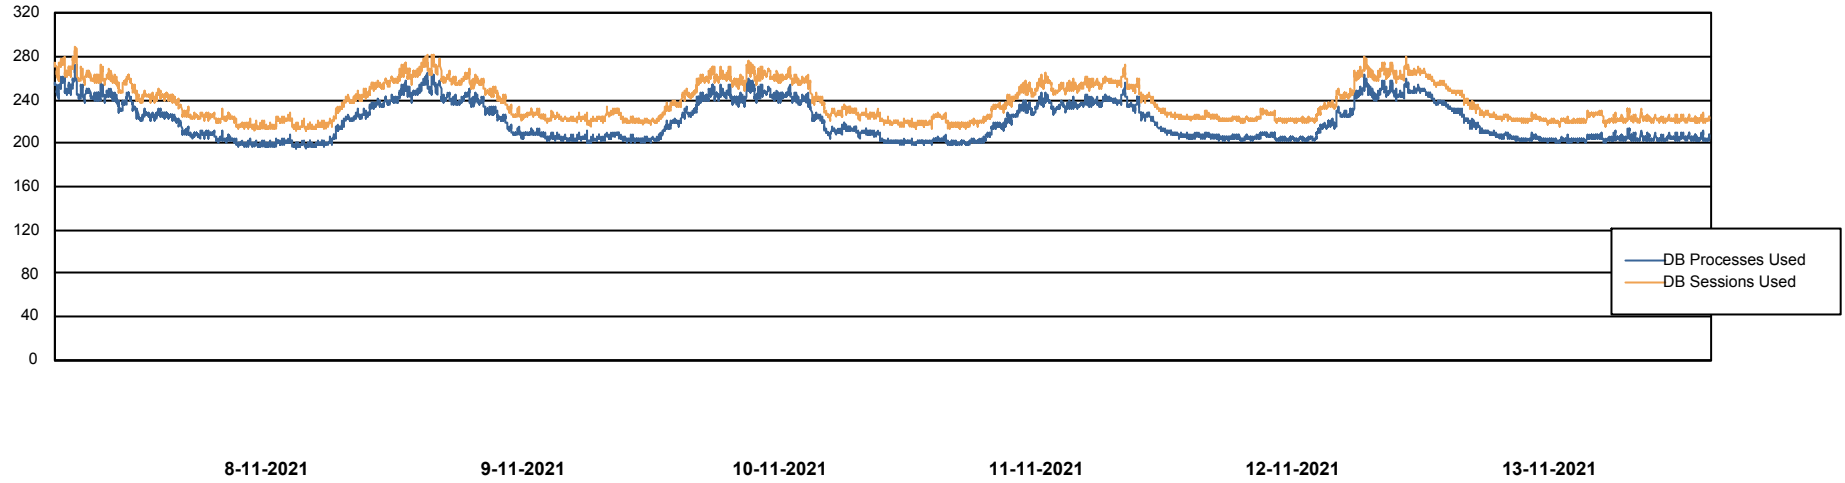

Weekly SLA Customer Report

Customer LTS(CleanLease)_Production
Database ID 126

Database Performance LTS_PROD_CLSABSBI01_BI

Weekly SLA Customer Report

Customer LTS(CleanLease)_Production
Database ID 126

Database Performance LTS_PROD_CLSABSD01_PRDB