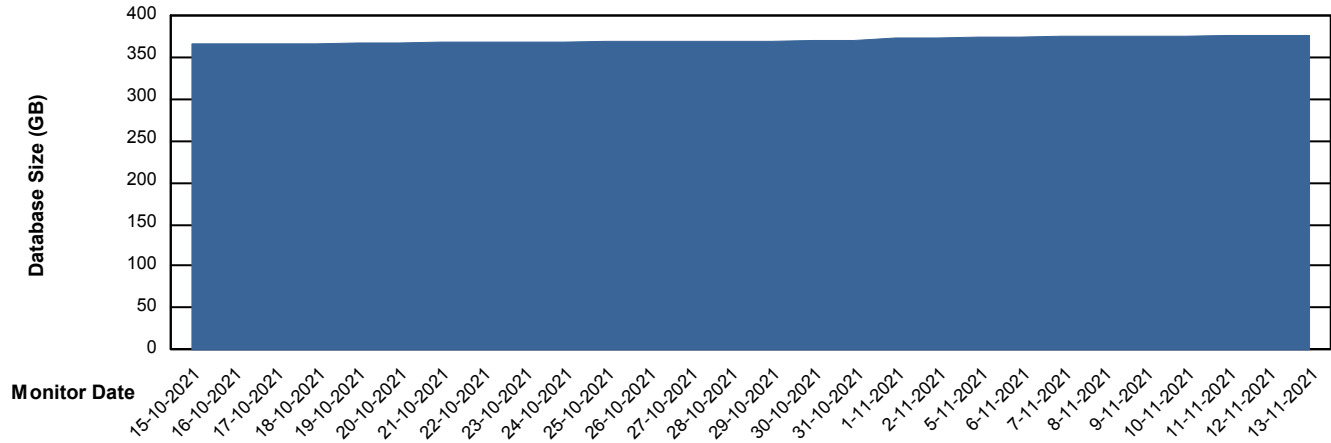

Database growth over last month