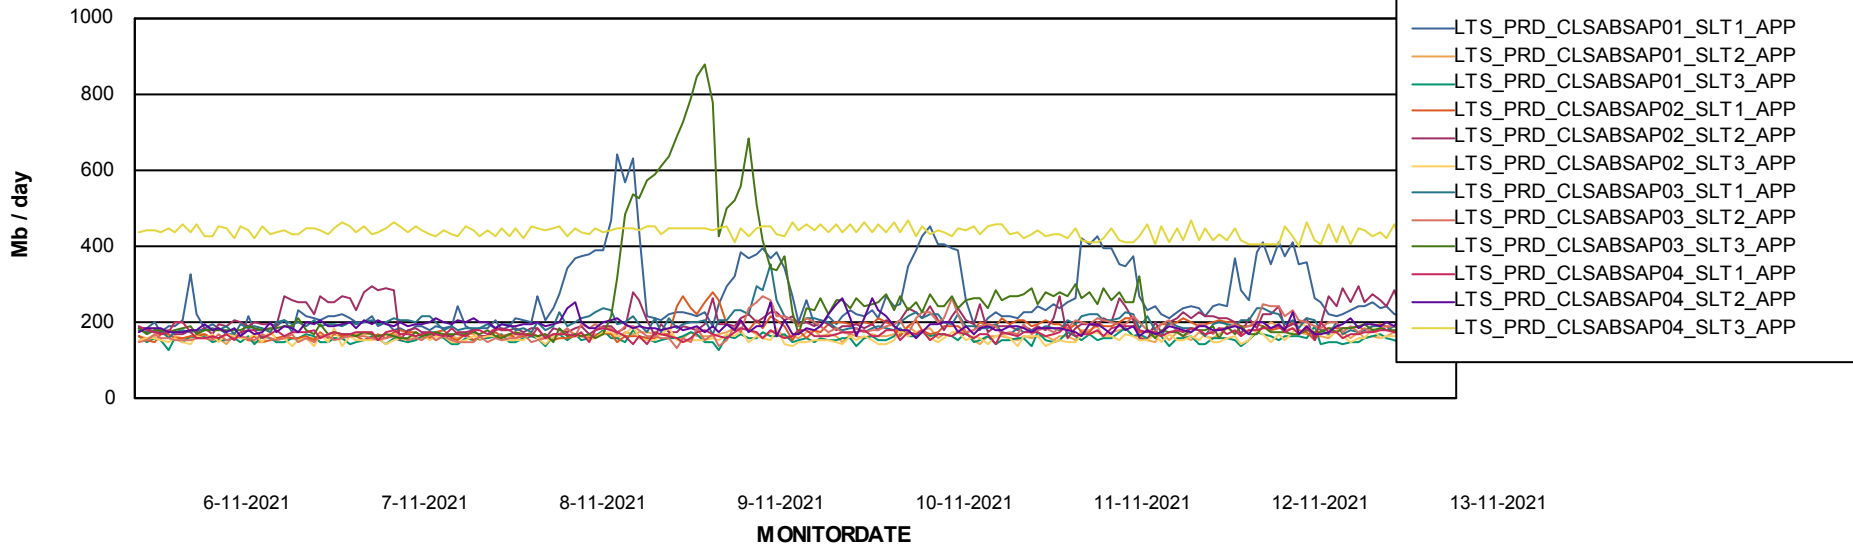

ABSSolute Application Server Services

Avg memory used per ABS Server Service