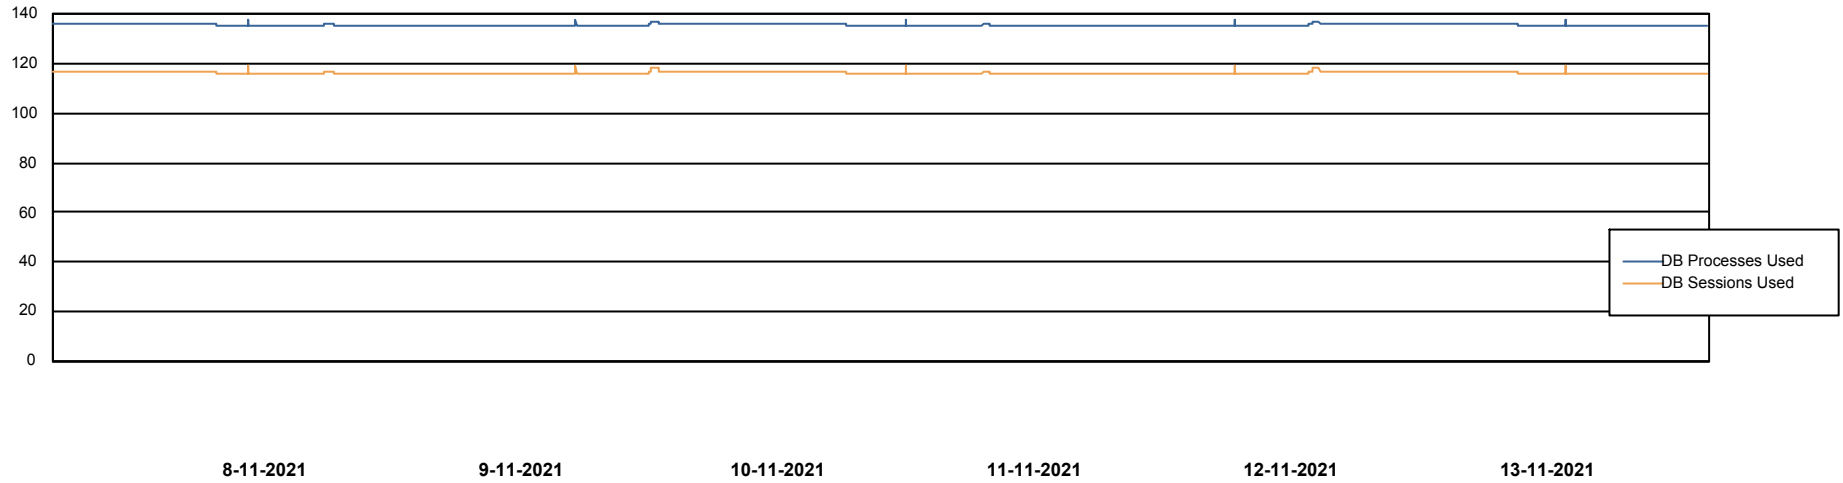

Database Performance LTS_PROD_CLSABSD02_SBDB

DB Processes Max 0
DB Processes Max 1,000
DB Processes Max 4