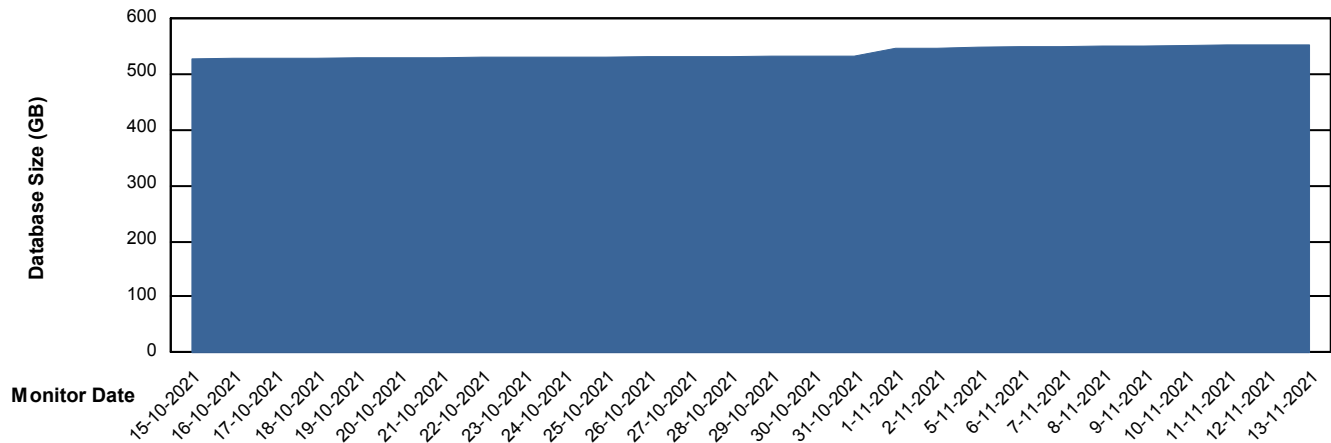

Customer LTS(CleanLease)_Production
Database ID 126

DATABASE SIZE LTS_PROD_CLSABSBI01_BI

Database growth over last month

DATABASE SIZE LTS_PROD_CLSABSDB01_PRDB

Database growth over last month

Weekly SLA Customer Report