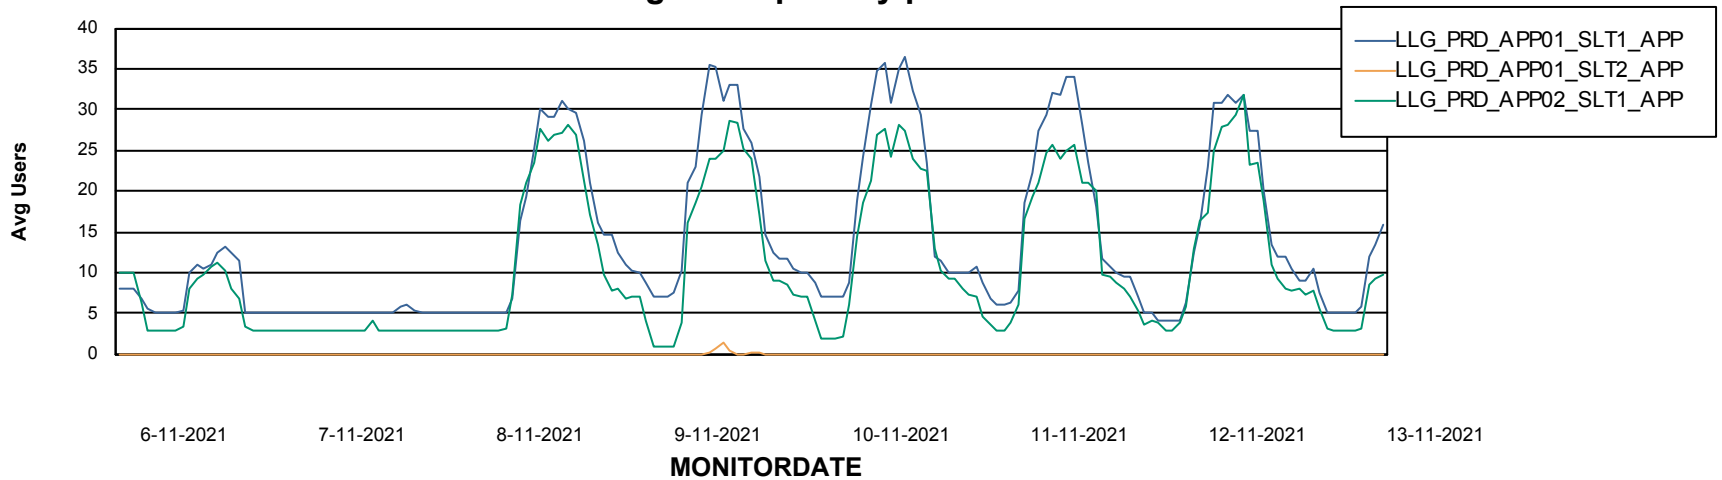

Avg users per day per ABS server