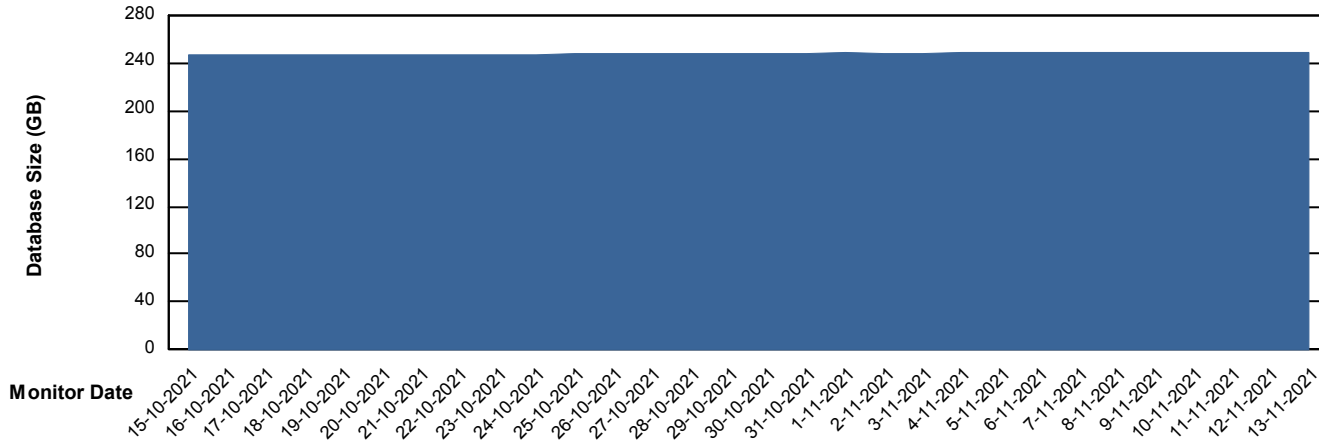

DATABASE SIZE LLGDB_Production

Database growth over last month