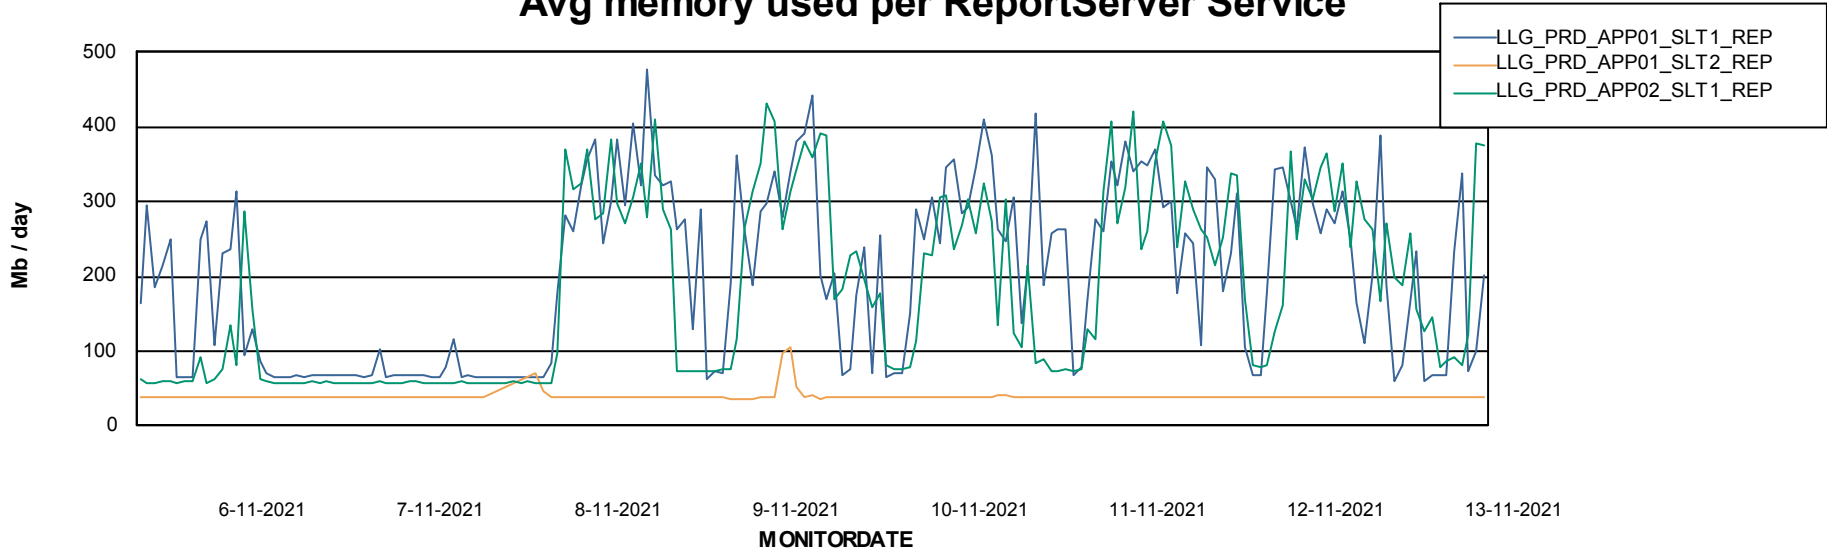

ABSSolute Application Server Services

Avg memory used per ReportServer Service