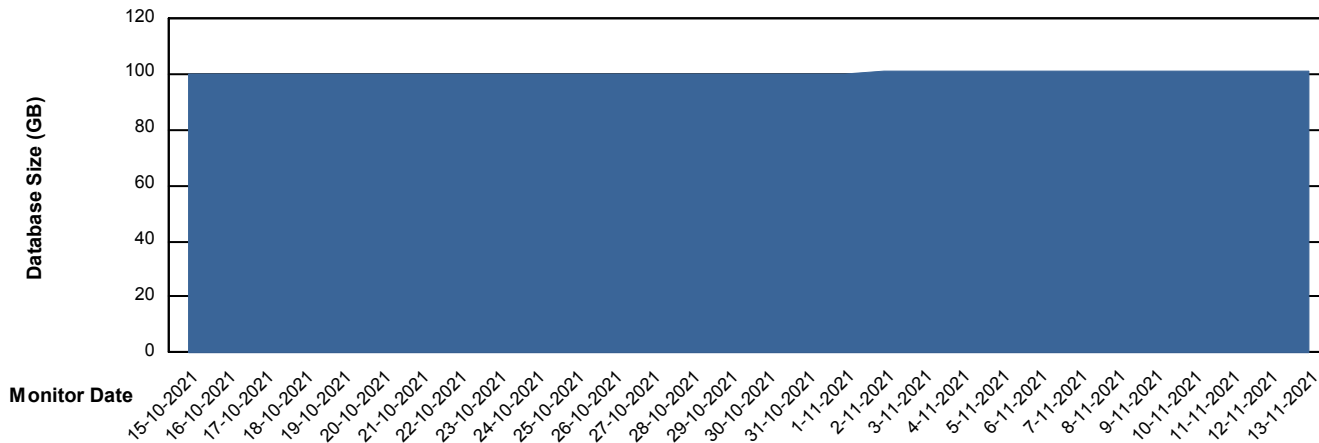

DATABASE SIZE LLGDBBI_Production

Database growth over last month