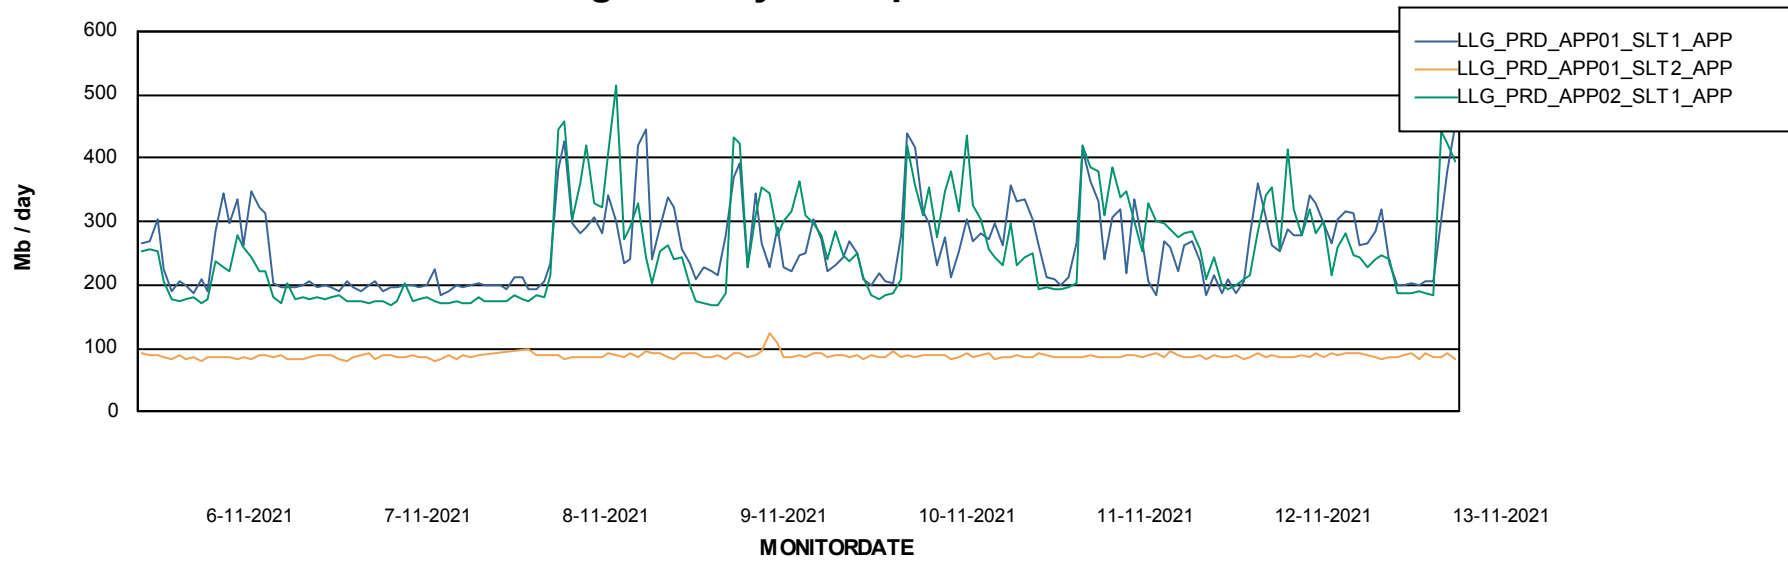

ABSSolute Application Server Services

Avg memory used per ABS Server Service