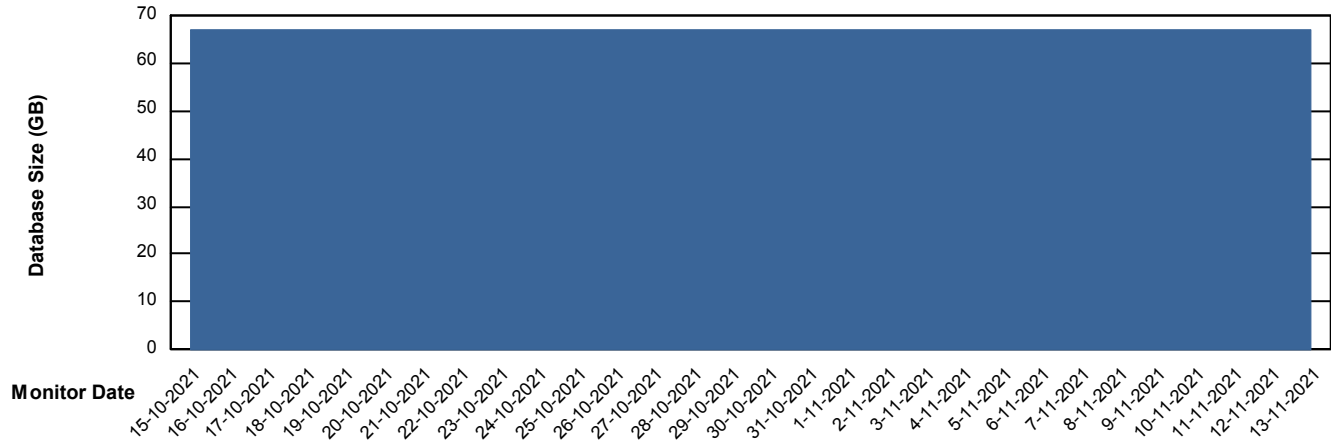

DATABASE SIZE KLA_PRD_KLAHQORA03_DB

Database growth over last month