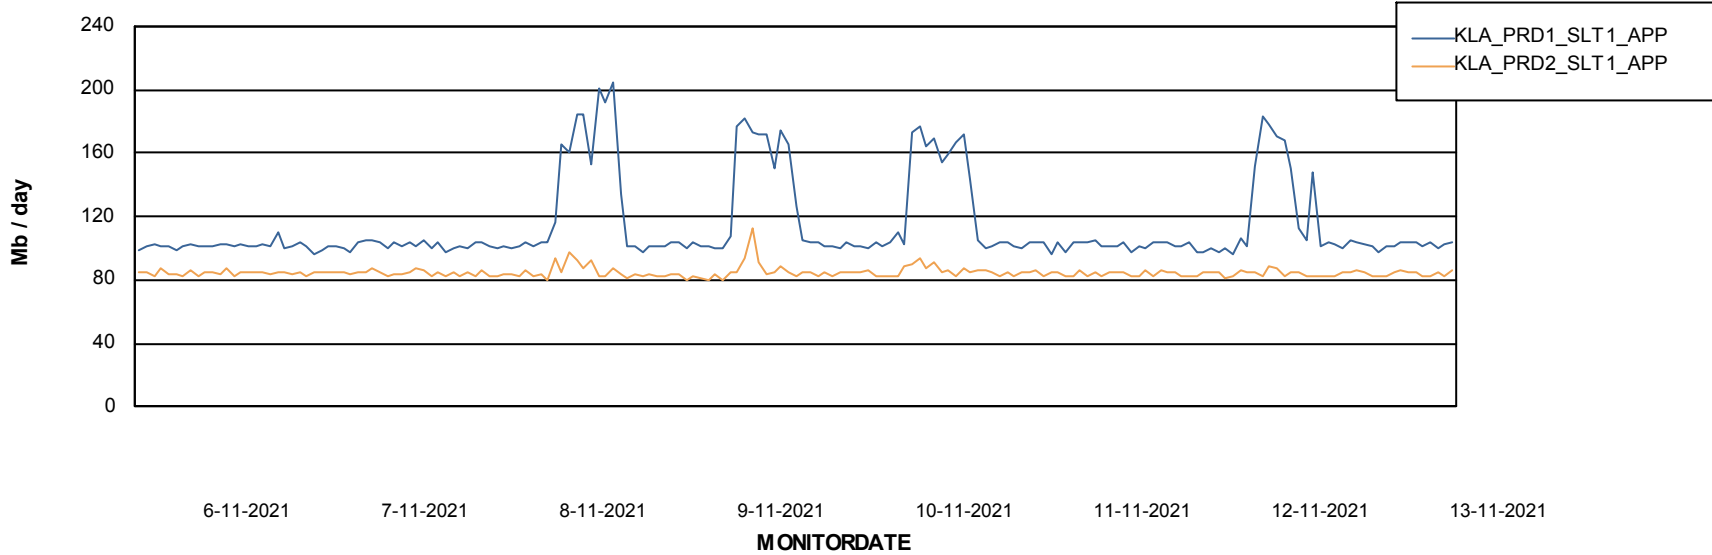

ABSSolute Application Server Services

Avg memory used per ABS Server Service