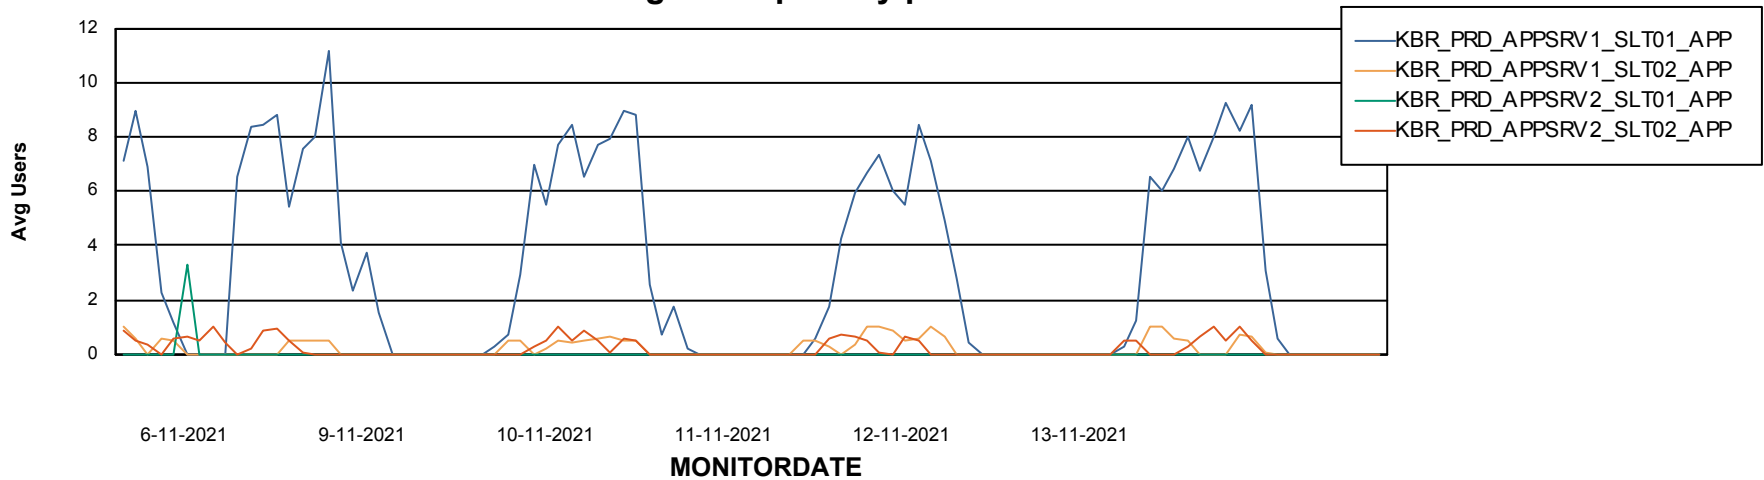

Avg users per day per ABS server