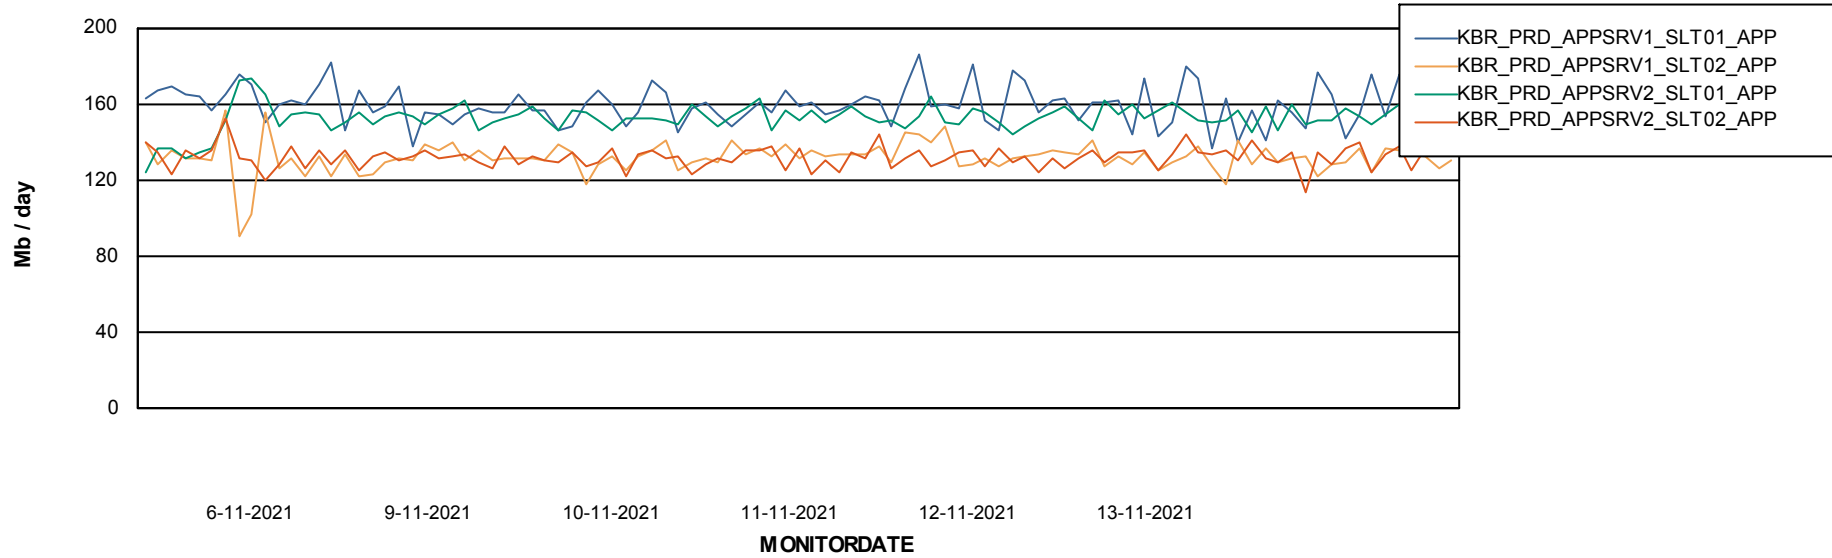

ABSSolute Application Server Services

Avg memory used per ABS Server Service