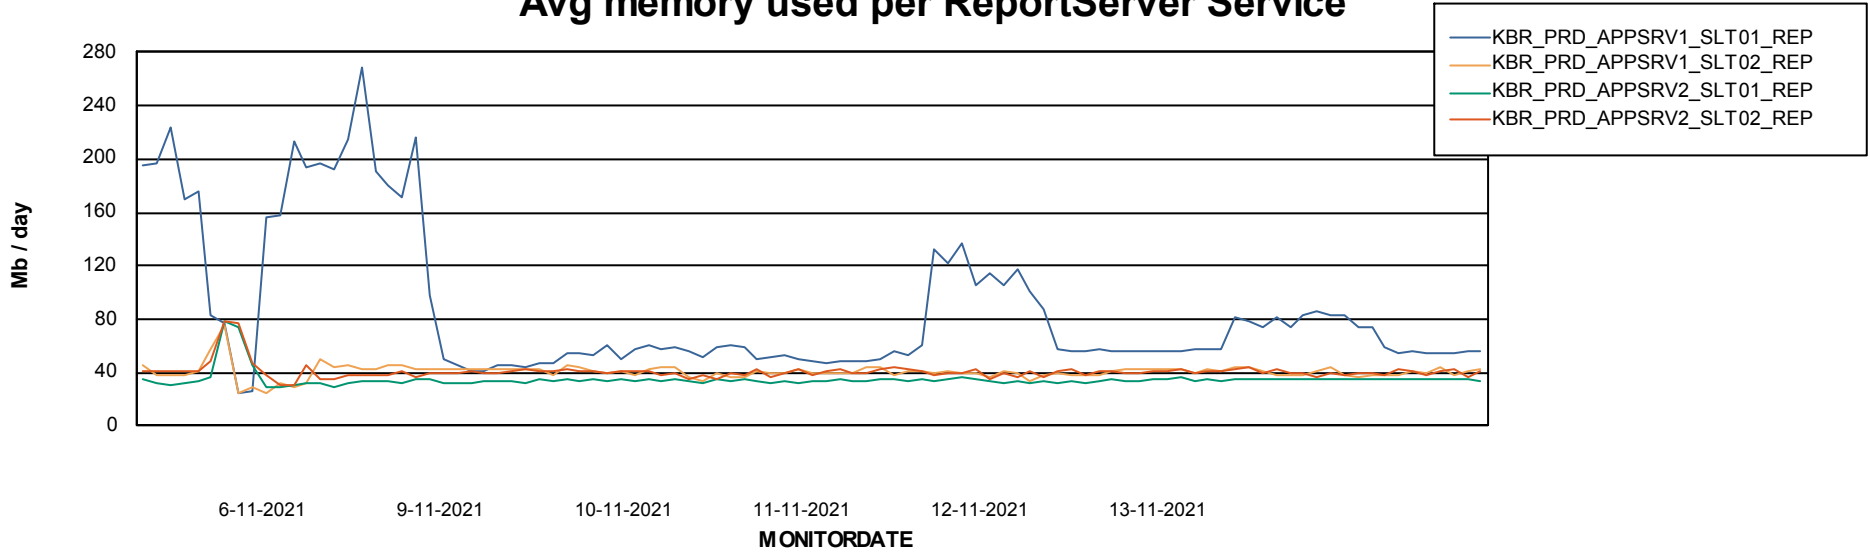

ABSSolute Application Server Services

Avg memory used per ReportServer Service