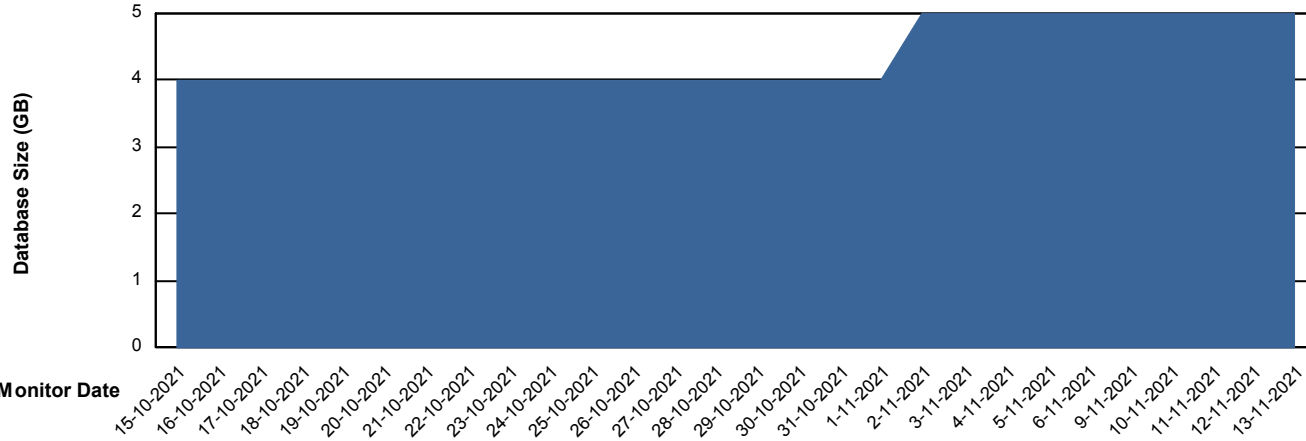

DATABASE SIZE KBR_PRD_DB-SRV1_DB

Database growth over last month