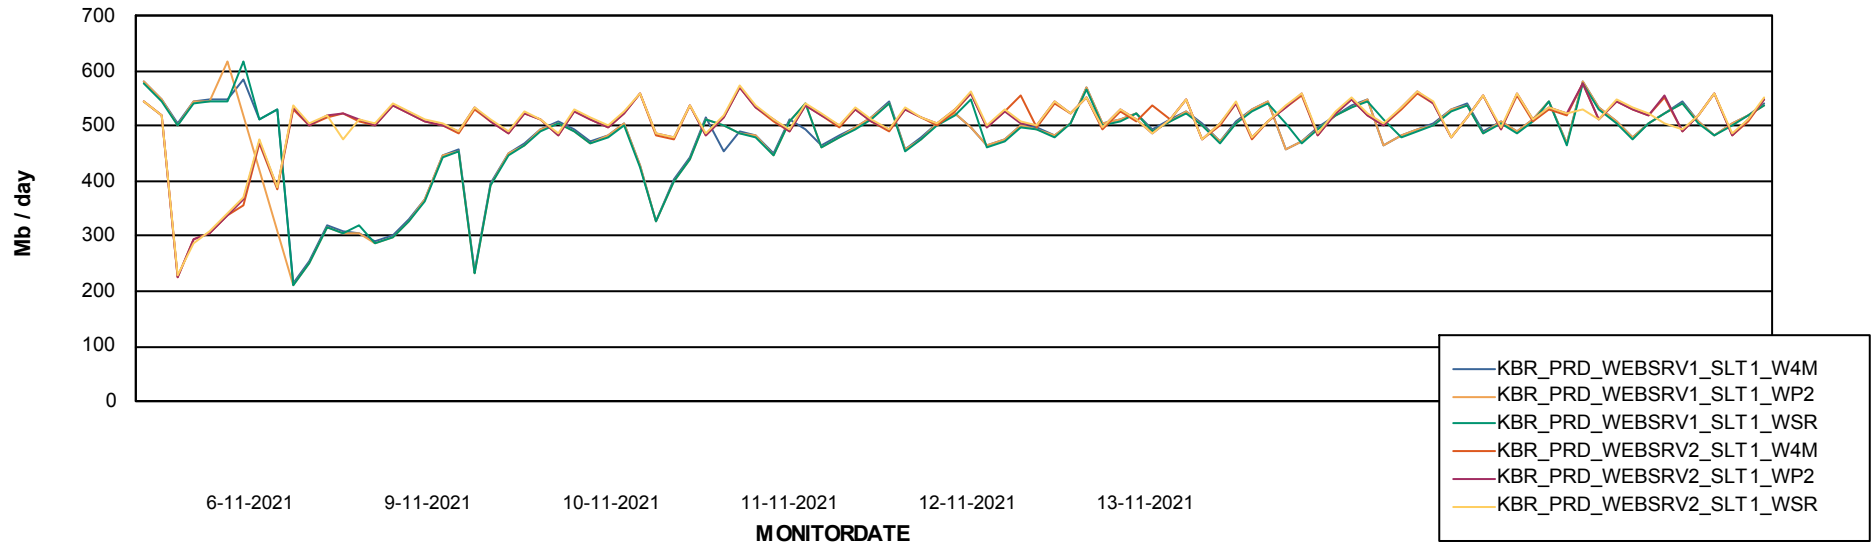

ABSSolute Web Component Services

Avg memory used per ABS Web component