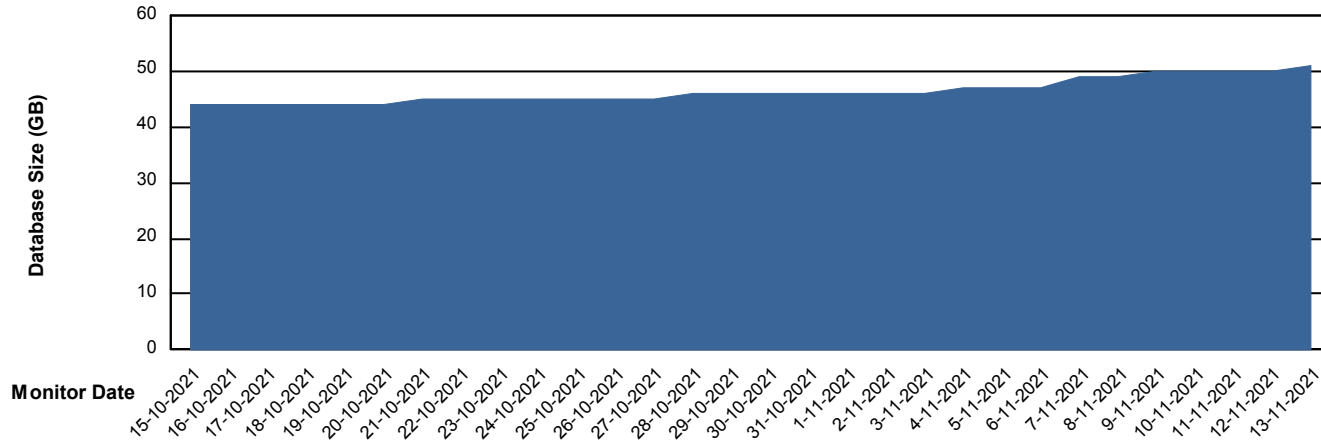

Database Performance JSG_PRD_RIKER_DB

DB Processes Max 0
DB Processes Max 4
DB Processes Max 1,000

Weekly SLA Customer Report

Customer JSG_Production
Database ID 102

Database Performance JSG_PRD_YAR

DB Processes Max 1,000

Weekly SLA Customer Report

Customer JSG_Production
Database ID 102

DATABASE SIZE JSG_PRD_PICARD_DB

Database growth over last month

DATABASE SIZE JSG_PRD_YAR

Database growth over last month

Weekly SLA Customer Report