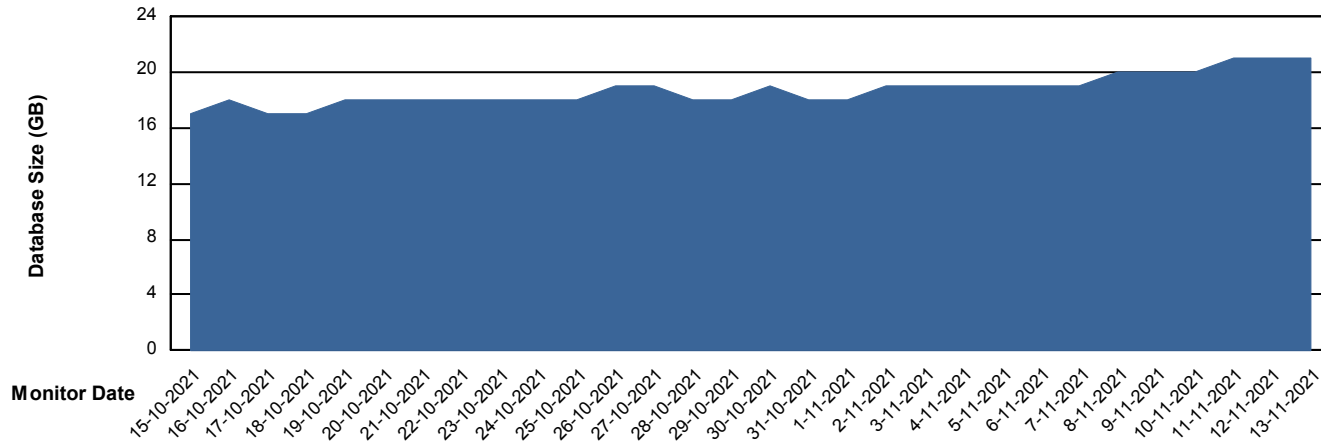

Weekly SLA Customer Report

Customer JSG_Production
Database ID 102

DATABASE SIZE JSG_PRD_PICARD_DB

Database growth over last month

DATABASE SIZE JSG_PRD_YAR

Database growth over last month

Weekly SLA Customer Report