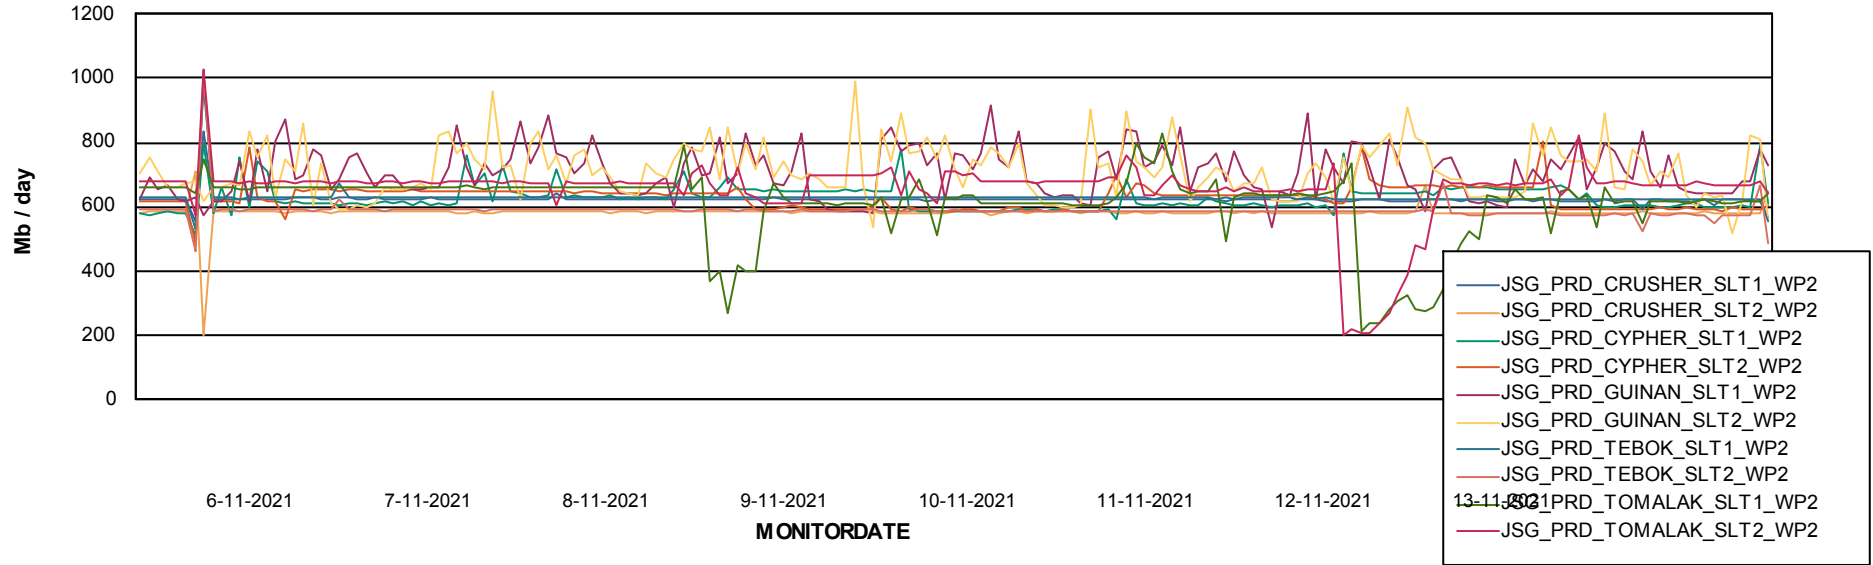

ABSSolute Application ReportServer Services

Avg memory used per ReportServer Service

Weekly SLA Customer Report

Customer JSG_Production
Database ID 102

ABSSolute Web Component Services

Avg memory used per ABS Web component