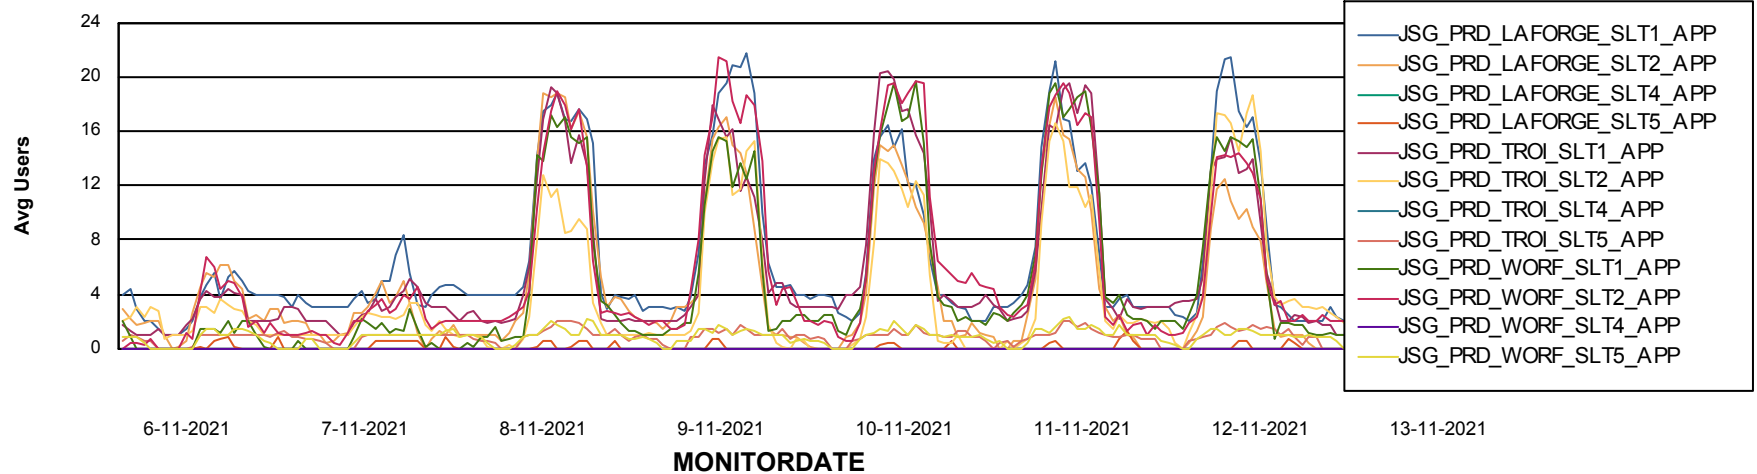

Weekly SLA Customer Report

Customer JSG_Production
Database ID 102

ABSolute Application Server Services

Avg memory used per ABS Server Service

Avg users per day per ABS server

Weekly SLA Customer Report

Customer JSG_Production
Database ID 102