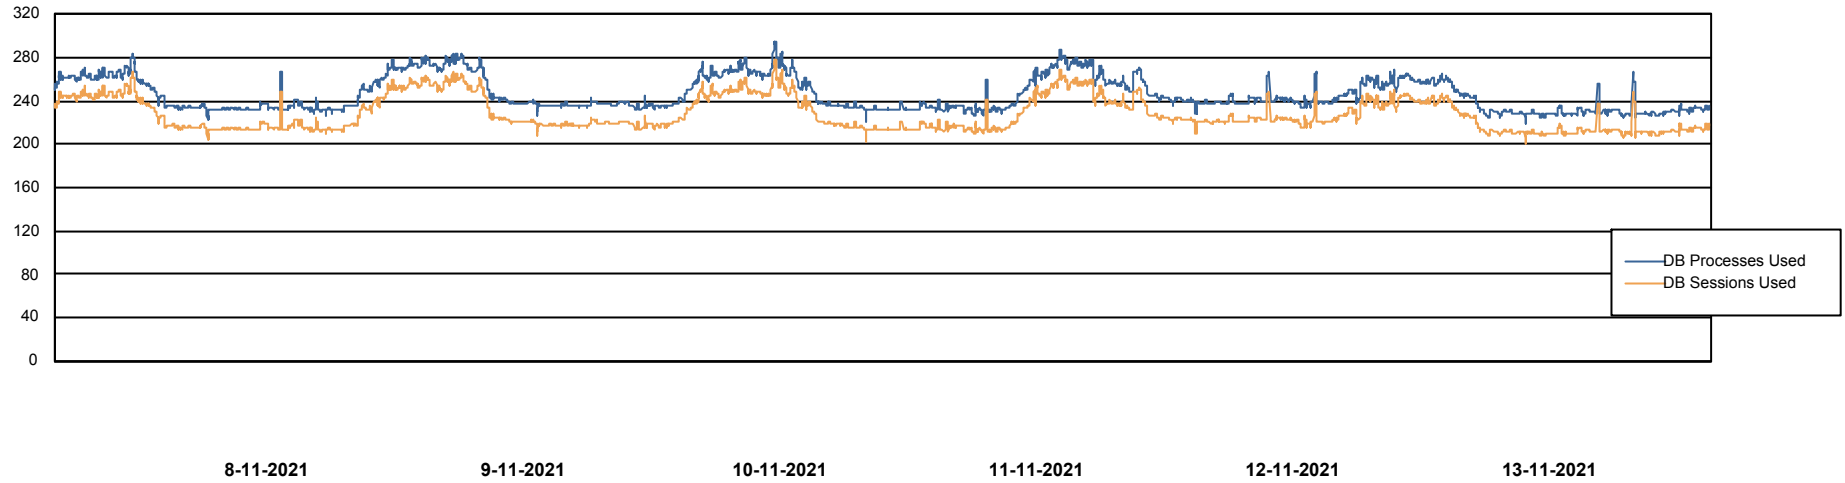

Weekly SLA Customer Report

Customer JSG_Production
Database ID 102

Harddisk Usage JSG_PRD_YAR

	Free disk space on C: (%)	Total disk space on C: (Gb)	Used disk space on C: (Gb)	Free disk space on D: (%)	Total disk space on D: (Gb)	Used disk space on D: (Gb)
13-11-2021	38	149	93	72	750	210
12-11-2021	38	149	92	72	750	211
11-11-2021	38	149	92	72	750	209
10-11-2021	39	149	92	72	750	209
9-11-2021	39	149	92	72	750	208
8-11-2021	39	149	91	73	750	206
7-11-2021	39	149	91	73	750	204

Weekly SLA Customer Report

Customer JSG_Production
Database ID 102

Database Performance JSG_PRD_PICARD_DB

DB Processes Max 1,000
DB Processes Max 4
DB Processes Max 0

Weekly SLA Customer Report

Customer JSG_Production
Database ID 102