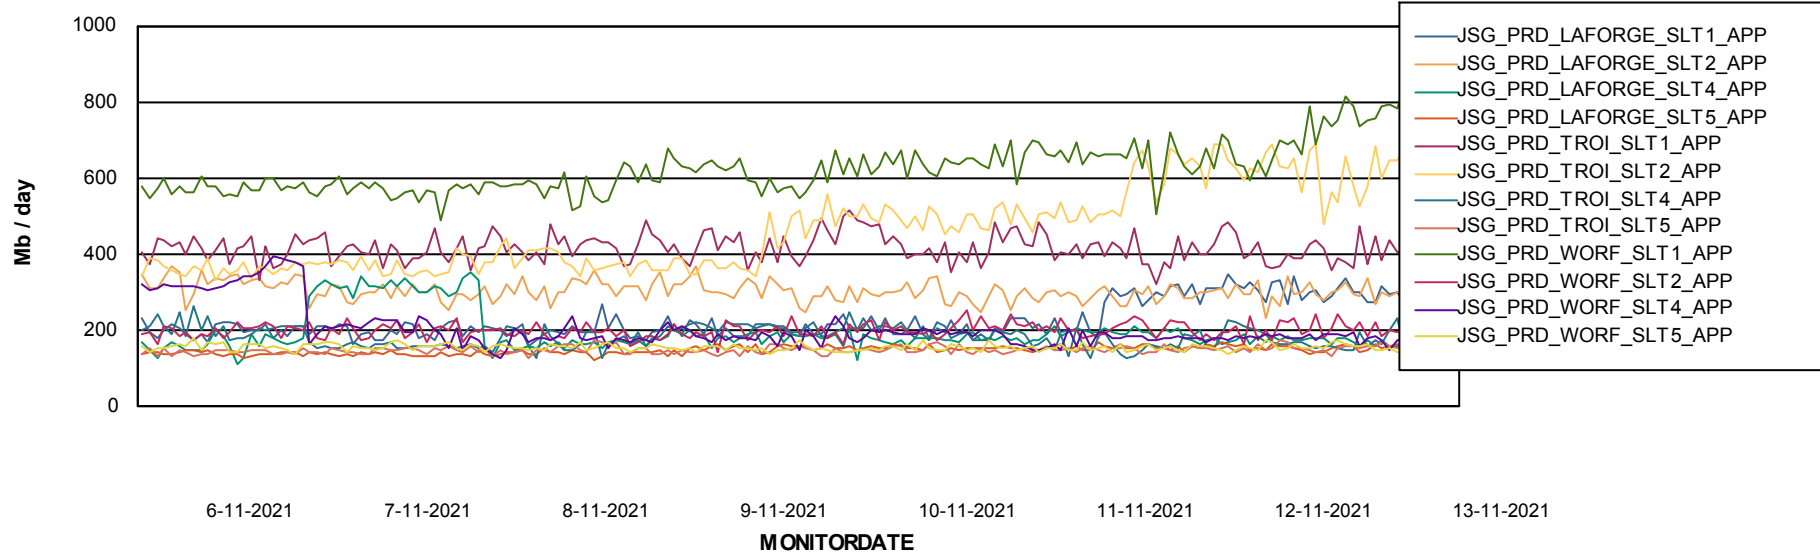

ABSolute Application Server Services

Avg memory used per ABS Server Service