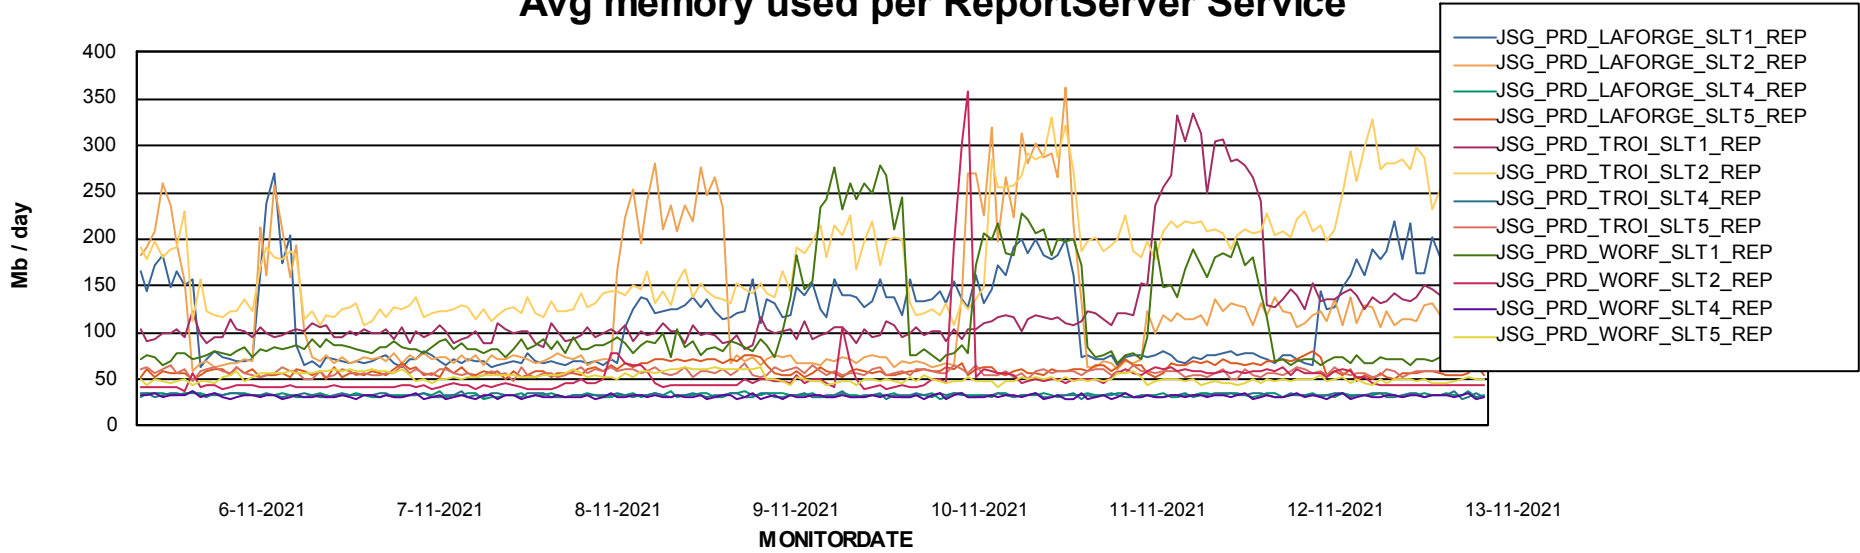

ABSSolute Application ReportServer Services

Avg memory used per ReportServer Service