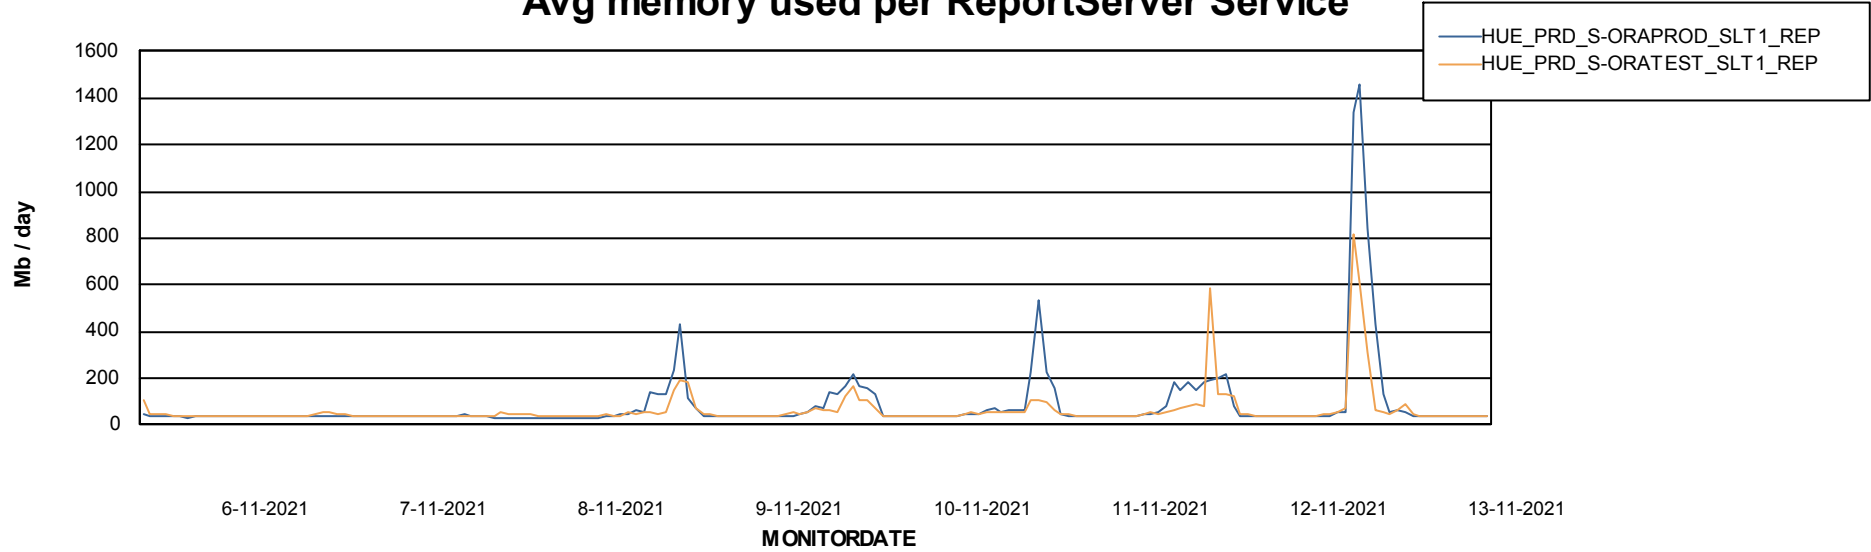

ABSSolute Application ReportServer Services

Avg memory used per ReportServer Service