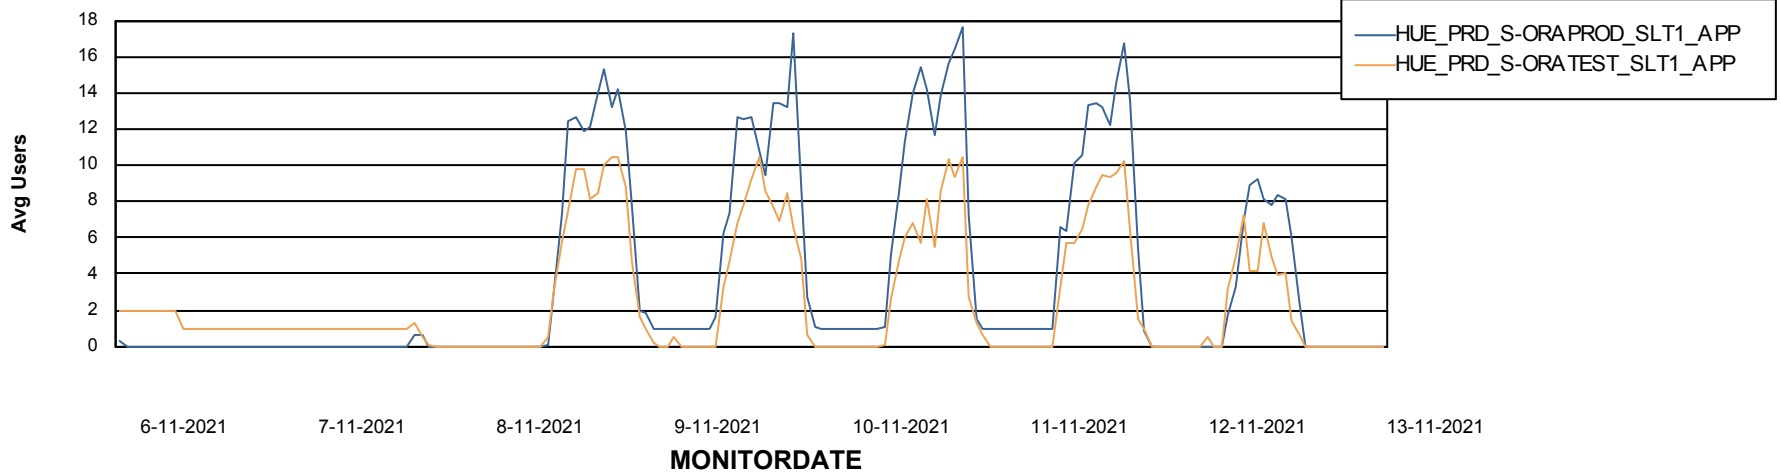

Weekly SLA Customer Report

Customer HUE_Production
Database ID 104

ABSSolute Application Server Services

Avg memory used per ABS Server Service

Avg users per day per ABS server

Weekly SLA Customer Report

Customer HUE_Production
Database ID 104