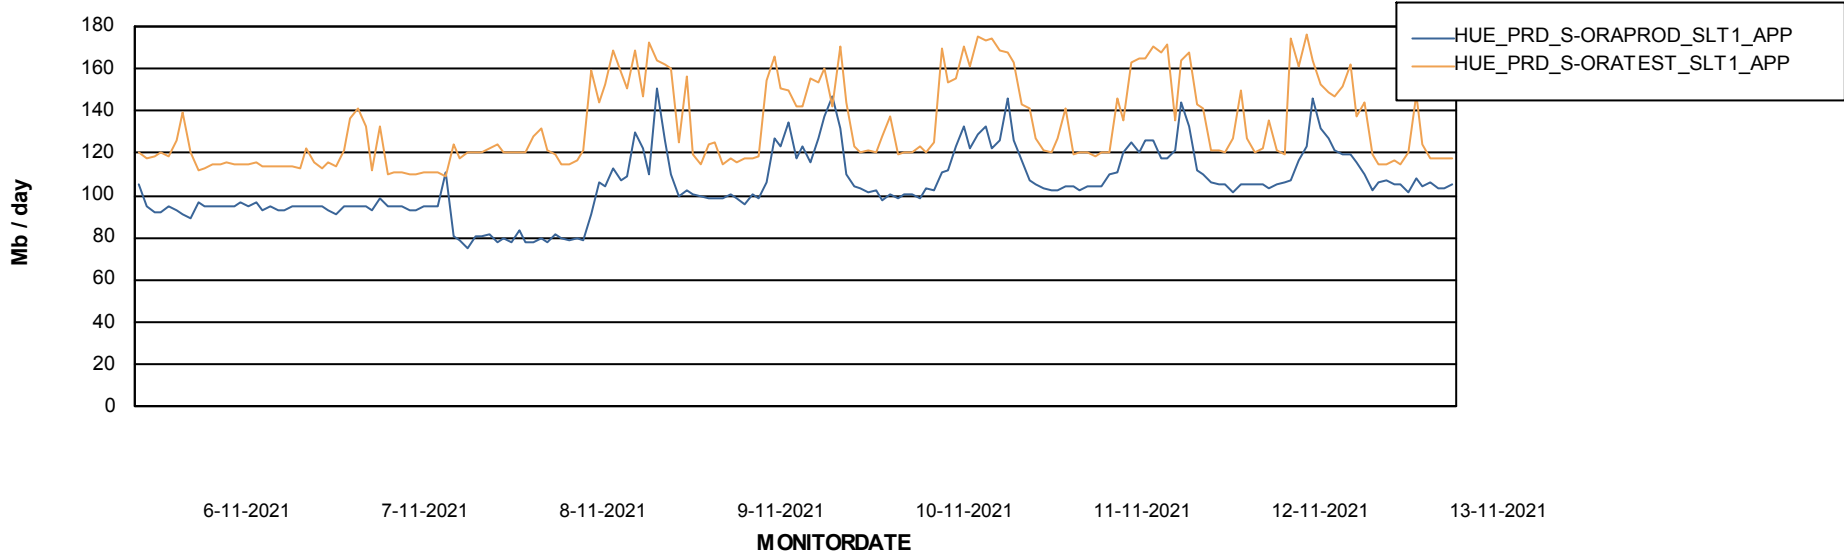

ABSSolute Application Server Services

Avg memory used per ABS Server Service