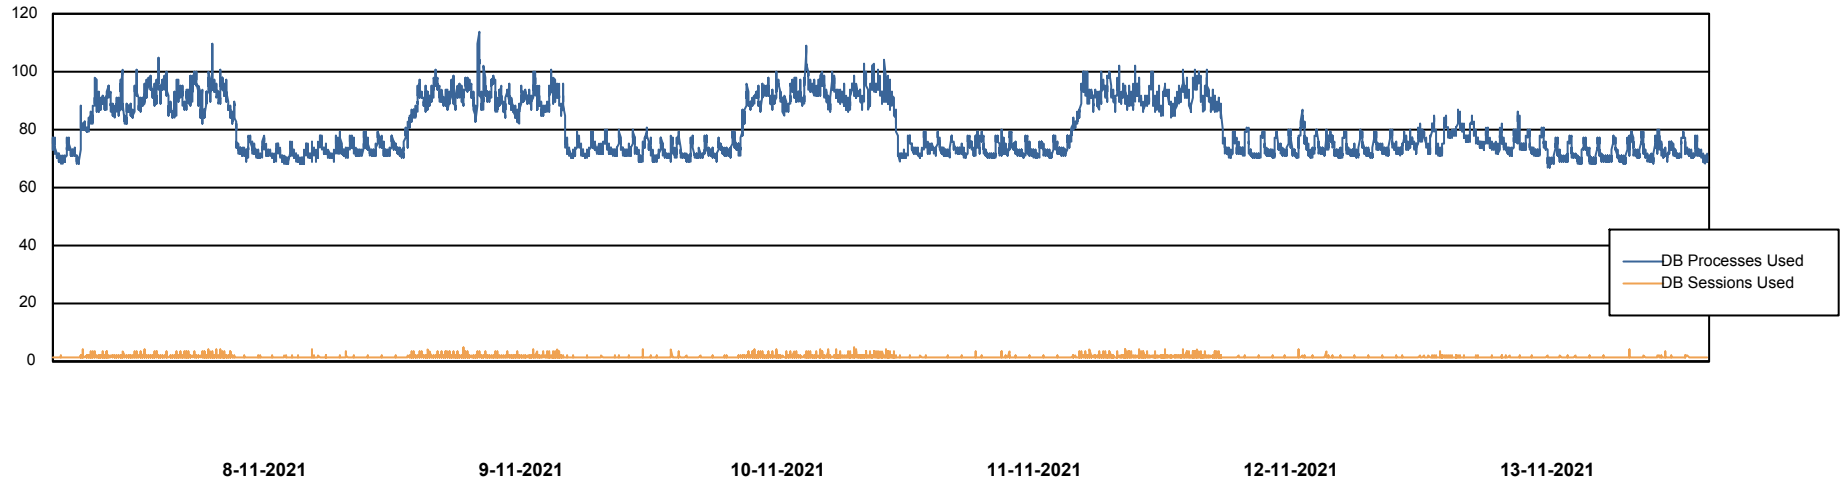

Database Performance HUE_PRD_S-ORAPROD_DB

DB Processes Max 1,000