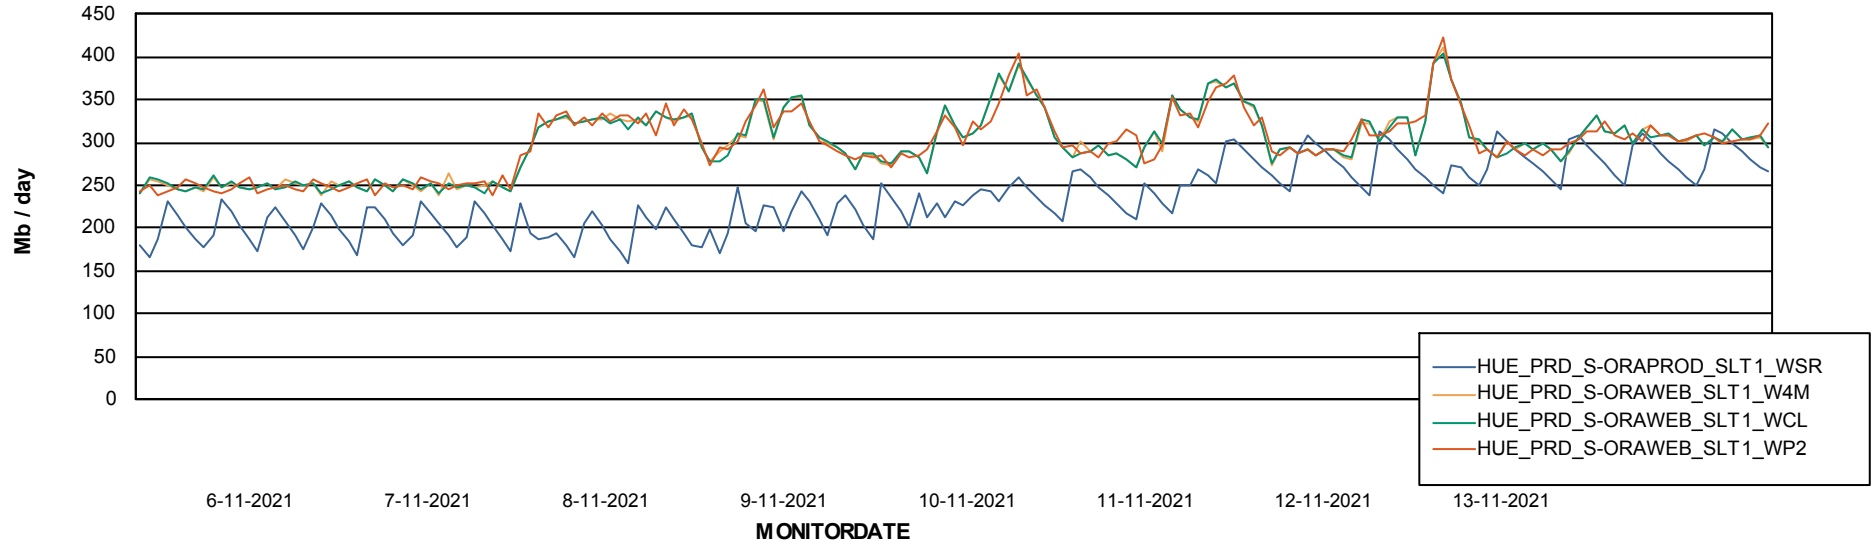

ABSSolute Application ReportServer Services

Avg memory used per ReportServer Service

Weekly SLA Customer Report

Customer HUE_Production
Database ID 104

ABSSolute Web Component Services

Avg memory used per ABS Web component