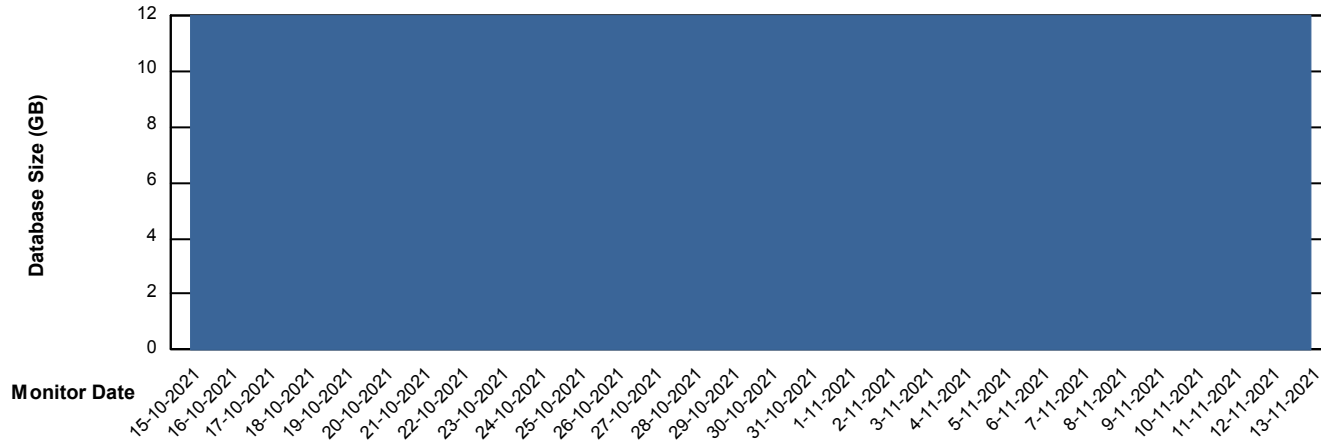

DATABASE SIZE HUE_PRD_S-ORABI_DB

Database growth over last month