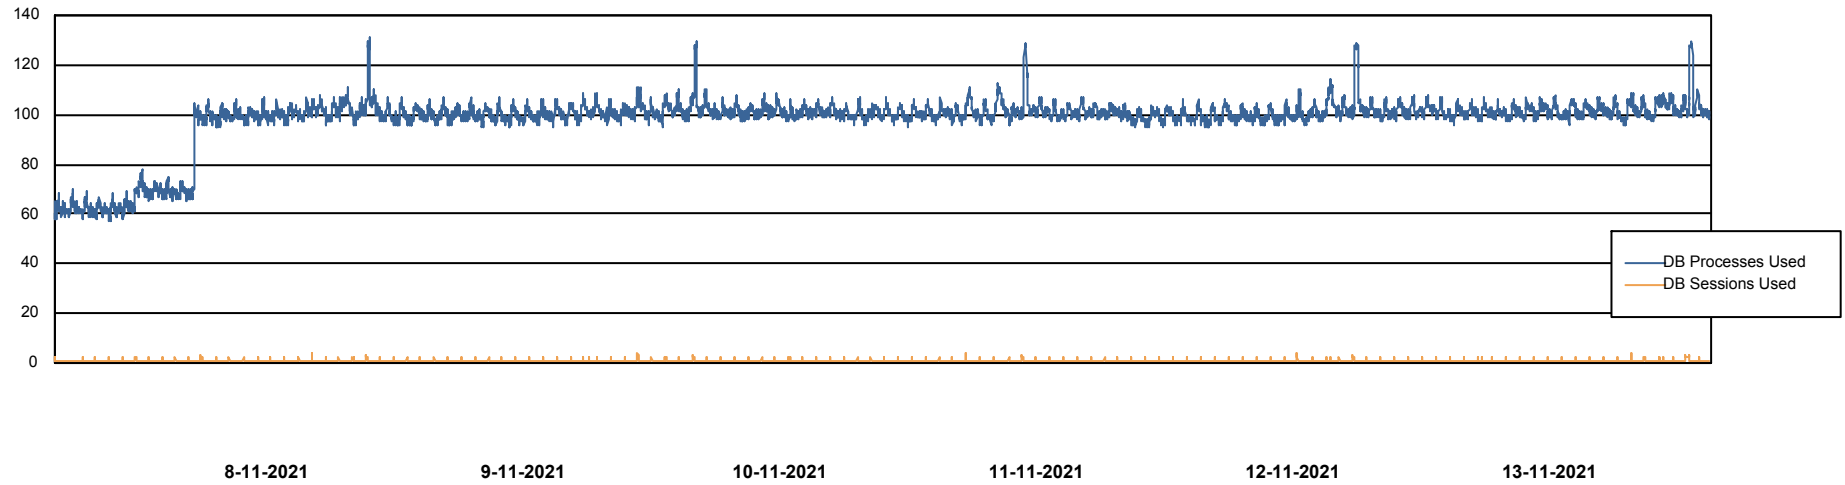

Database Performance HUE_PRD_S-ORABI_DB

DB Processes Max 1,000