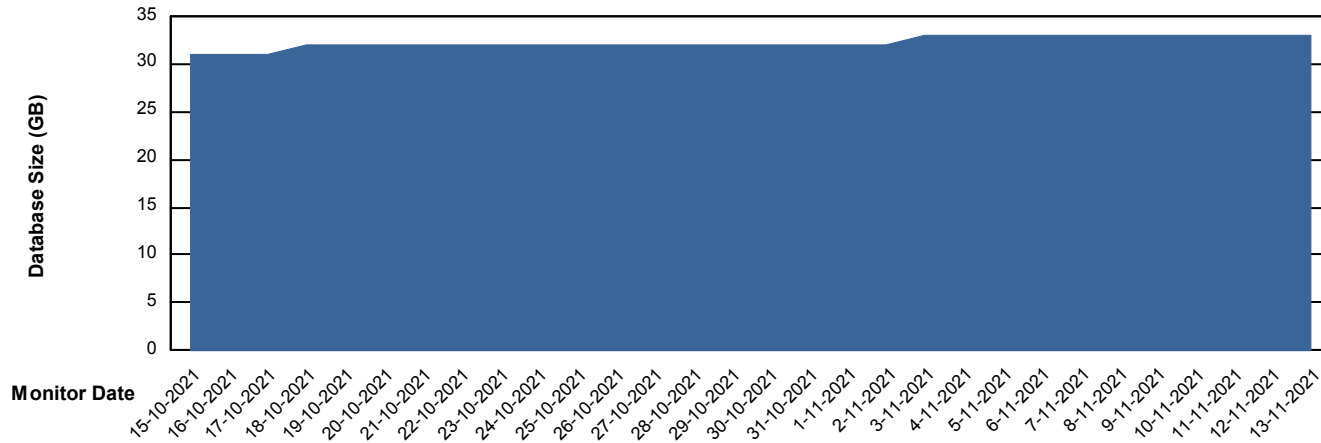

DATABASE SIZE HUE_PRD_S-ORAPROD_DB

Database growth over last month