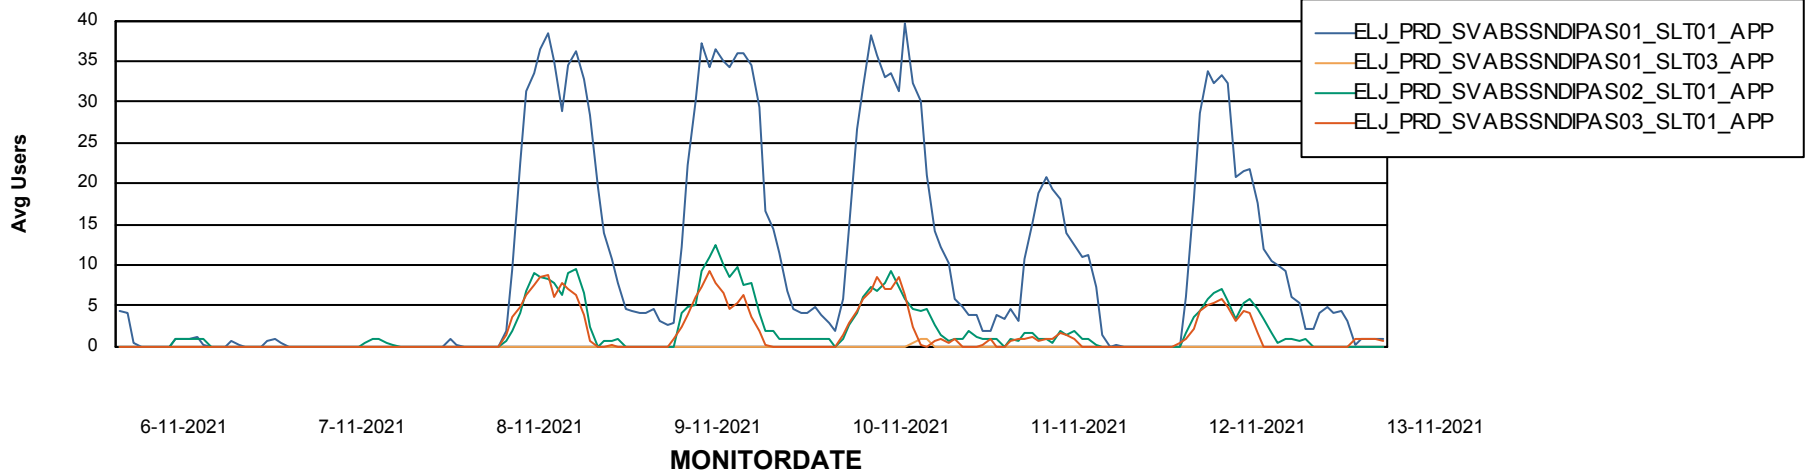

Avg users per day per ABS server