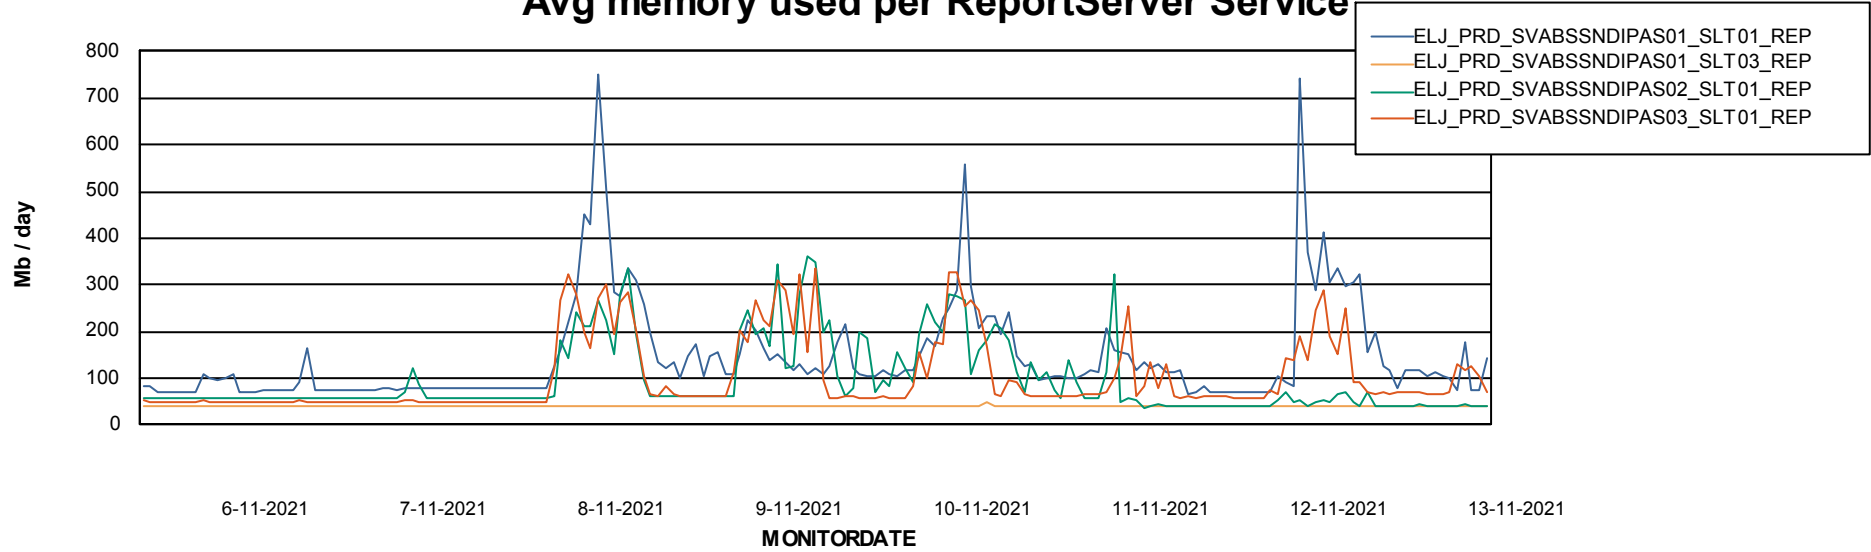

ABSSolute Application ReportServer Services

Avg memory used per ReportServer Service