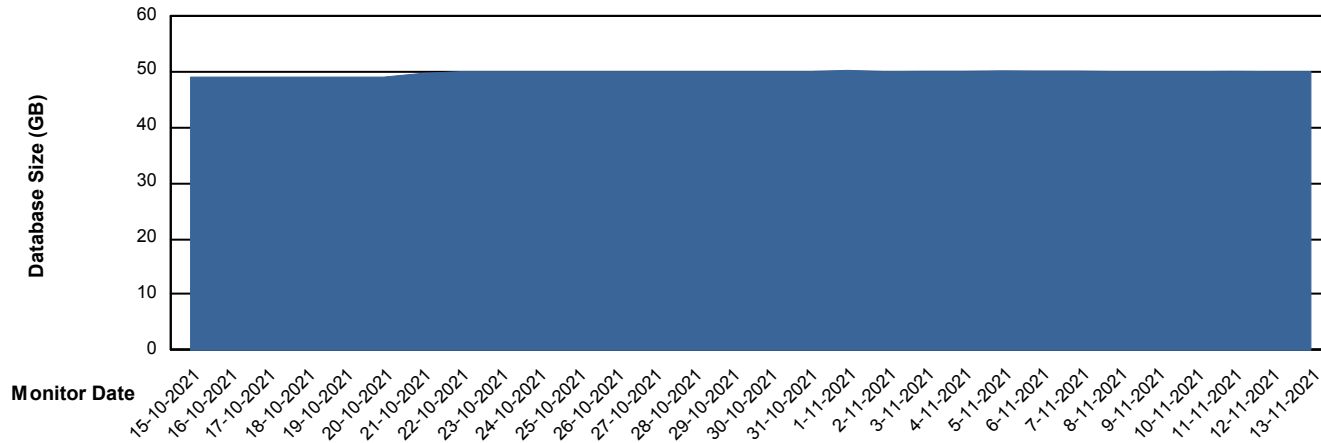

DATABASE SIZE ELJDB_Production

Database growth over last month