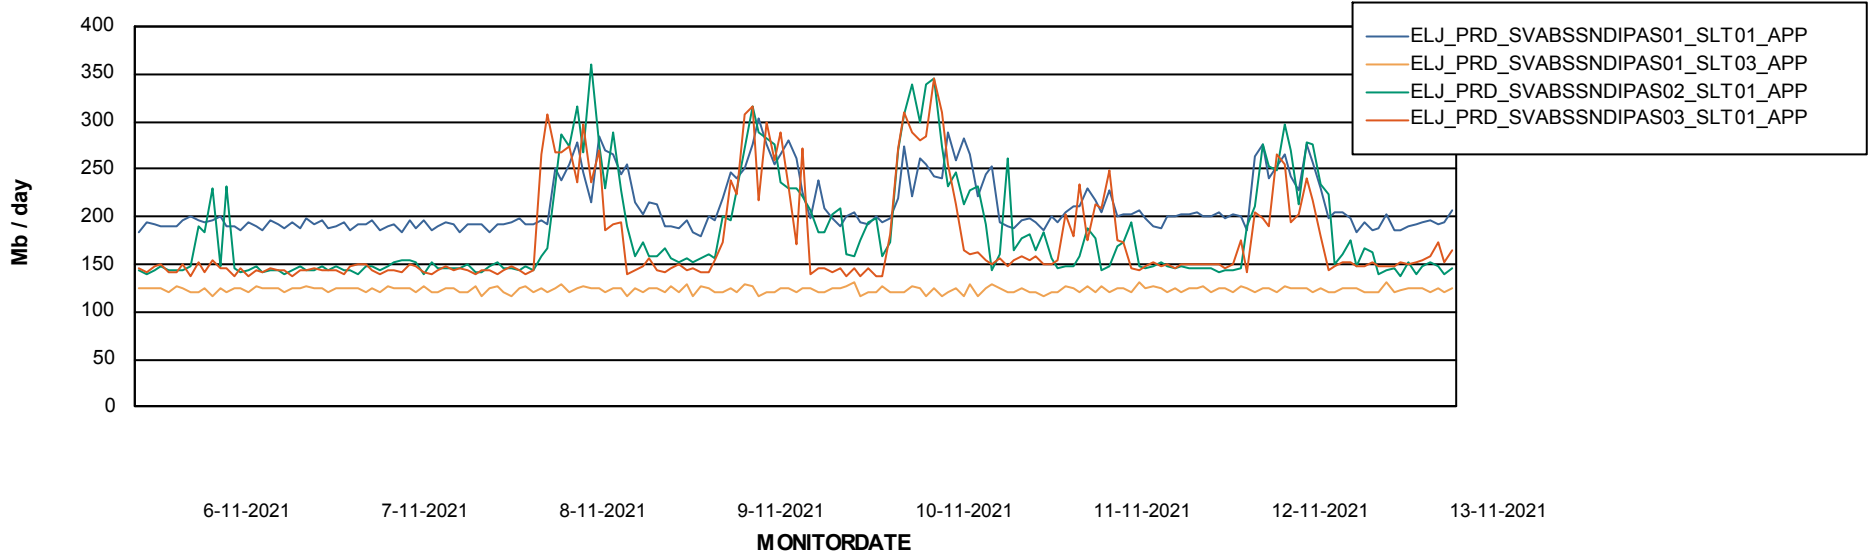

ABSSolute Application Server Services

Avg memory used per ABS Server Service