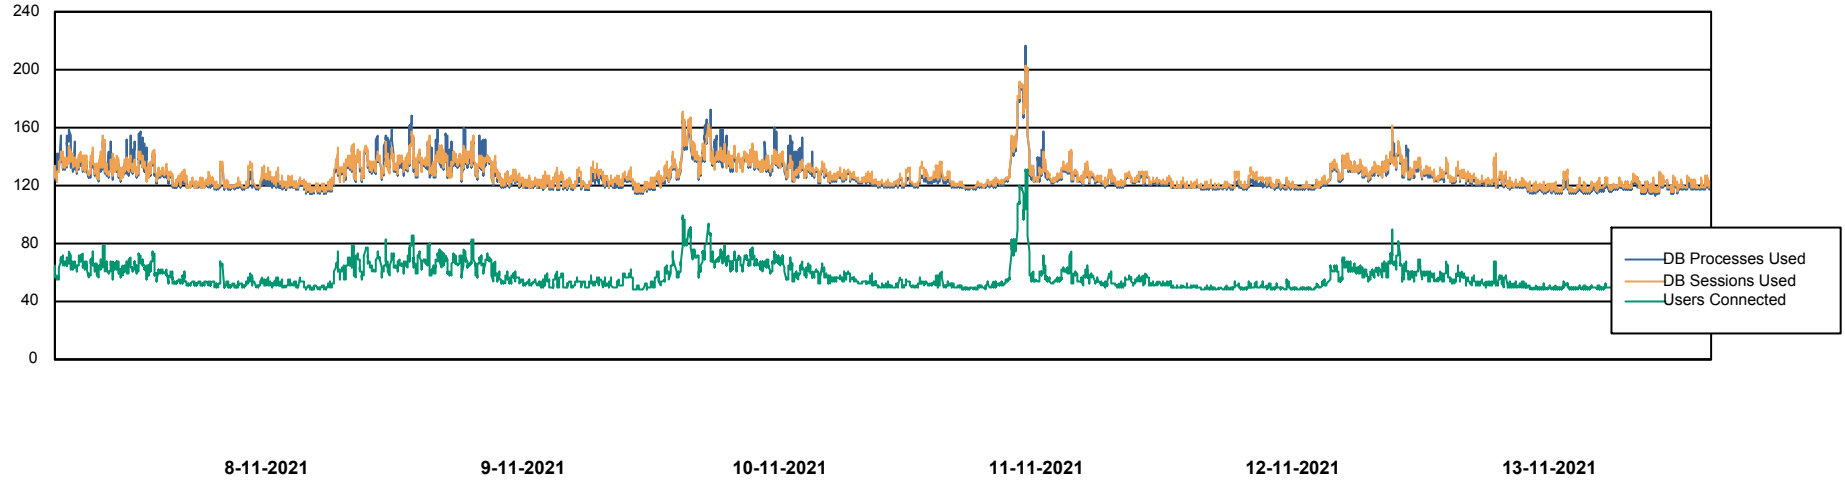

Database Performance ELJDB_Production

DB Processes Max 600
DB Sessions Max 924