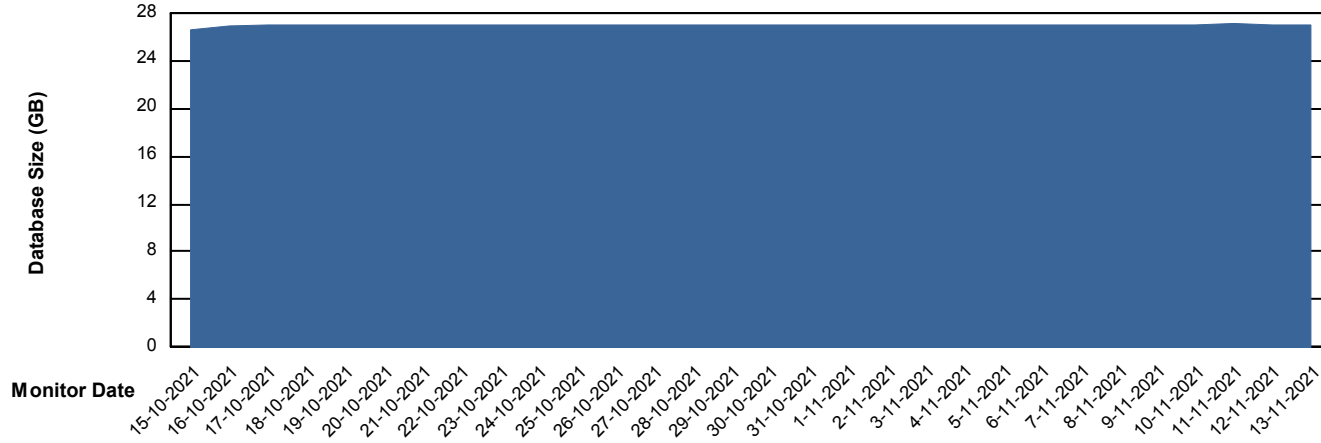

DATABASE SIZE ELJDB_PRD_BI

Database growth over last month