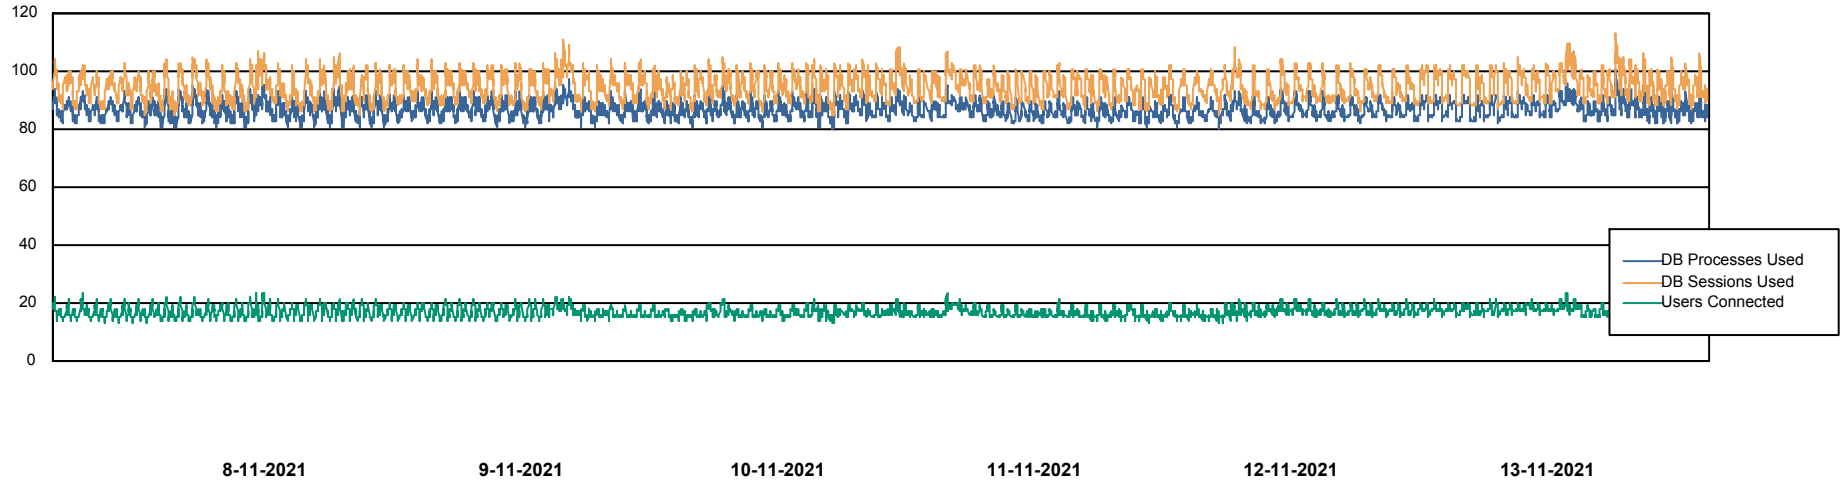

Database Performance ELJDB_PRD_BI

DB Processes Max 1,000
DB Sessions Max 1,524