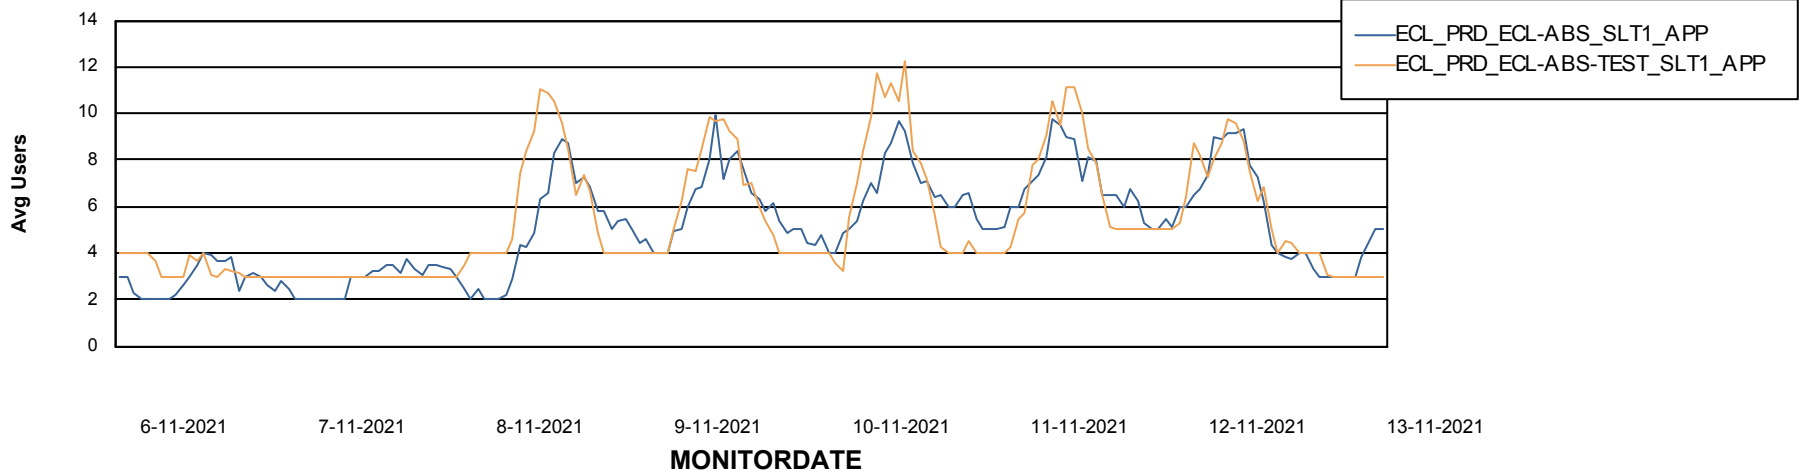

Database Tablespace ECLDB_Production

Date	Tablespace Name	Filesize (Gb)	Usedsize (Gb)	Percentage free
13-11-2021	ABSDATA	47	39	18
	INDX	8	4	53
12-11-2021	ABSDATA	47	39	18
	INDX	8	4	53
11-11-2021	ABSDATA	47	39	18
	INDX	8	4	53
10-11-2021	ABSDATA	47	39	18
	INDX	8	4	53
9-11-2021	ABSDATA	47	39	18
	INDX	8	4	53
7-11-2021	ABSDATA	47	38	18
	INDX	8	4	53

Weekly SLA Customer Report

Customer ECL_Production
Database ID 77

ABSSolute Application Server Services

Avg memory used per ABS Server Service

Avg users per day per ABS server

Weekly SLA Customer Report

Customer ECL_Production
Database ID 77