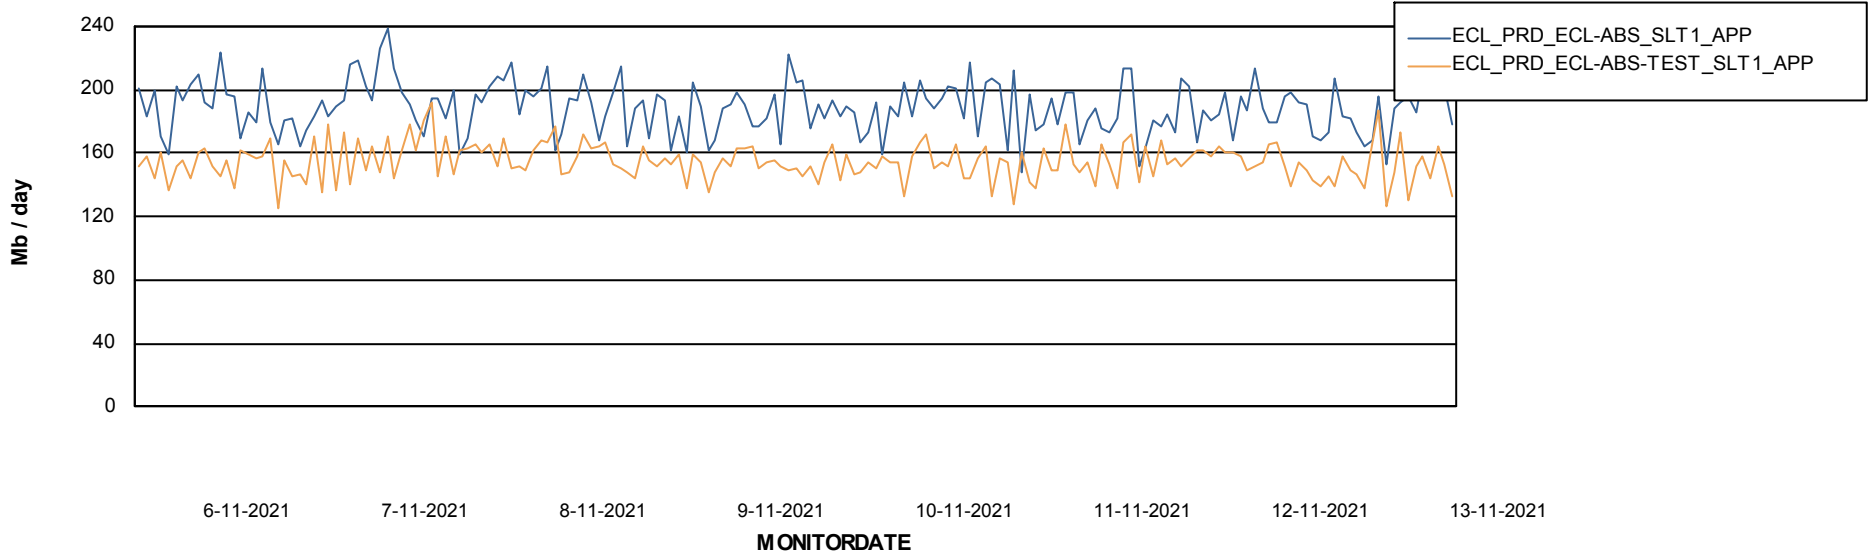

Weekly SLA Customer Report

Customer ECL_Production
Database ID 77

Database Performance ECLDB_Production

Weekly SLA Customer Report

Customer ECL_Production
 Database ID 77

DATABASE SIZE ECLDB_Production

Database growth over last month

Database Tablespace ECLDB_Production

Date	Tablespace Name	Filesize (Gb)	Usedsize (Gb)	Percentage free
13-11-2021	ABSDATA	47	39	18
	INDX	8	4	53
12-11-2021	ABSDATA	47	39	18
	INDX	8	4	53
11-11-2021	ABSDATA	47	39	18
	INDX	8	4	53
10-11-2021	ABSDATA	47	39	18
	INDX	8	4	53
9-11-2021	ABSDATA	47	39	18
	INDX	8	4	53
7-11-2021	ABSDATA	47	38	18
	INDX	8	4	53

Weekly SLA Customer Report

Customer ECL_Production
Database ID 77

ABSSolute Application Server Services

Avg memory used per ABS Server Service

Avg users per day per ABS server

Weekly SLA Customer Report

Customer ECL_Production
Database ID 77