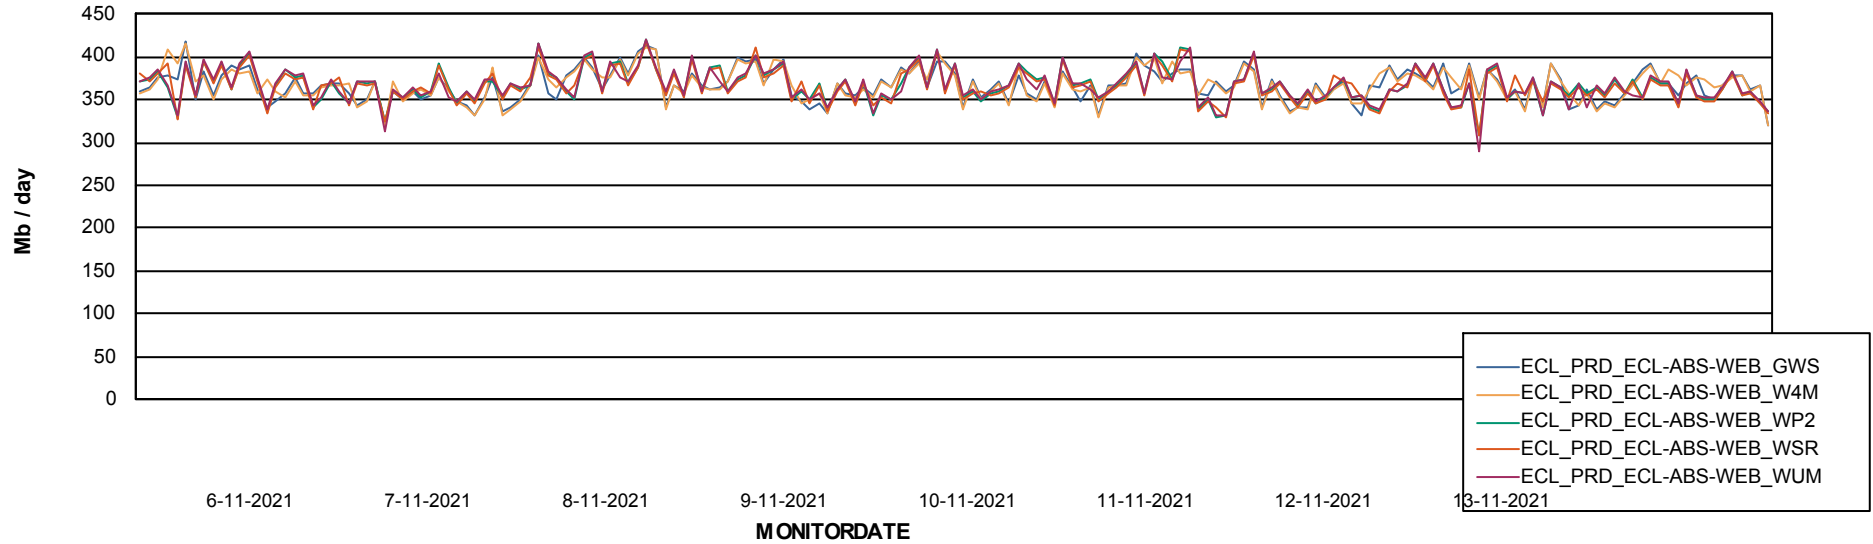

ABSSolute Application ReportServer Services

Avg memory used per ReportServer Service

Weekly SLA Customer Report

Customer ECL_Production
Database ID 77

ABSolute Web Component Services

Avg memory used per ABS Web component