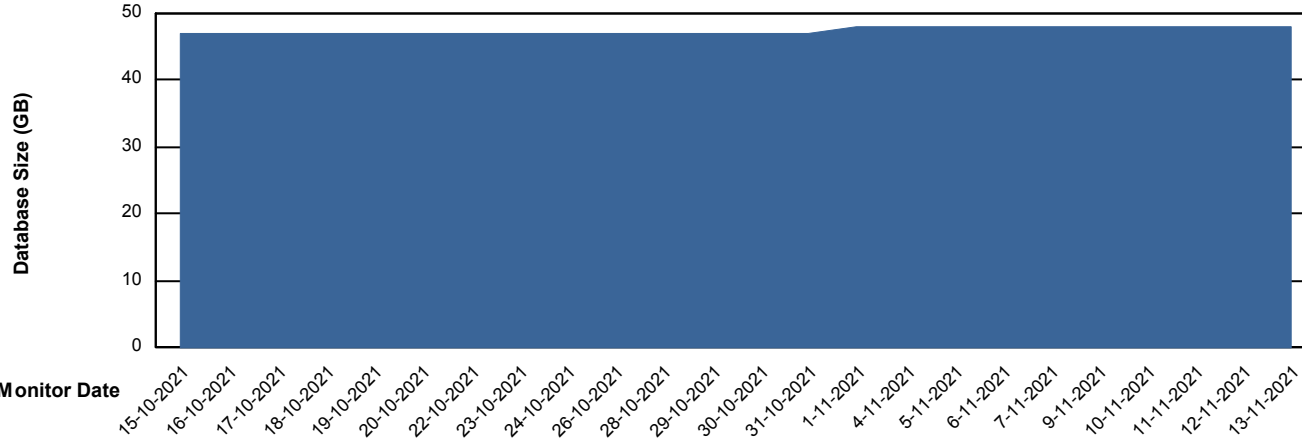

Weekly SLA Customer Report

Customer ECL_Production
Database ID 77

Database Performance ECLDB_Production

Weekly SLA Customer Report

Customer ECL_Production
 Database ID 77

DATABASE SIZE ECLDB_Production

Database growth over last month

Database Tablespace ECLDB_Production

Date	Tablespace Name	Filesize (Gb)	Usedsize (Gb)	Percentage free
13-11-2021	ABSDATA	47	39	18
	INDX	8	4	53
12-11-2021	ABSDATA	47	39	18
	INDX	8	4	53
11-11-2021	ABSDATA	47	39	18
	INDX	8	4	53
10-11-2021	ABSDATA	47	39	18
	INDX	8	4	53
9-11-2021	ABSDATA	47	39	18
	INDX	8	4	53
7-11-2021	ABSDATA	47	38	18
	INDX	8	4	53