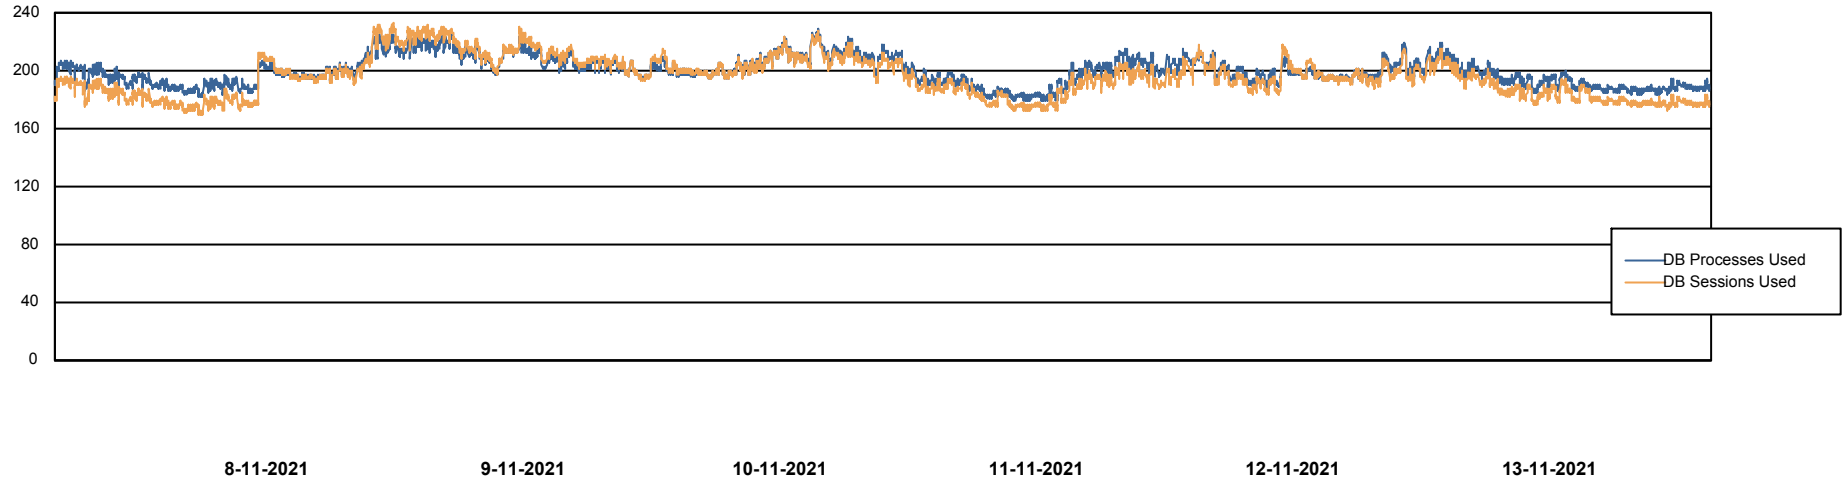

Weekly SLA Customer Report

Customer ECL_Production
 Database ID 77

Harddisk Usage ECL_PRD_ECL-ABS-WEB

	Free disk space on C: (%)	Total disk space on C: (Gb)	Used disk space on C: (Gb)
13-11-2021	52	0	61
12-11-2021	52	127	61
11-11-2021	52	127	61
10-11-2021	53	127	60
9-11-2021	54	127	58
8-11-2021	55	0	57
7-11-2021	56	127	56

Weekly SLA Customer Report

Customer ECL_Production
Database ID 77

Database Performance ECLDB_Production

Weekly SLA Customer Report

Customer ECL_Production
 Database ID 77

DATABASE SIZE ECLDB_Production

Database growth over last month