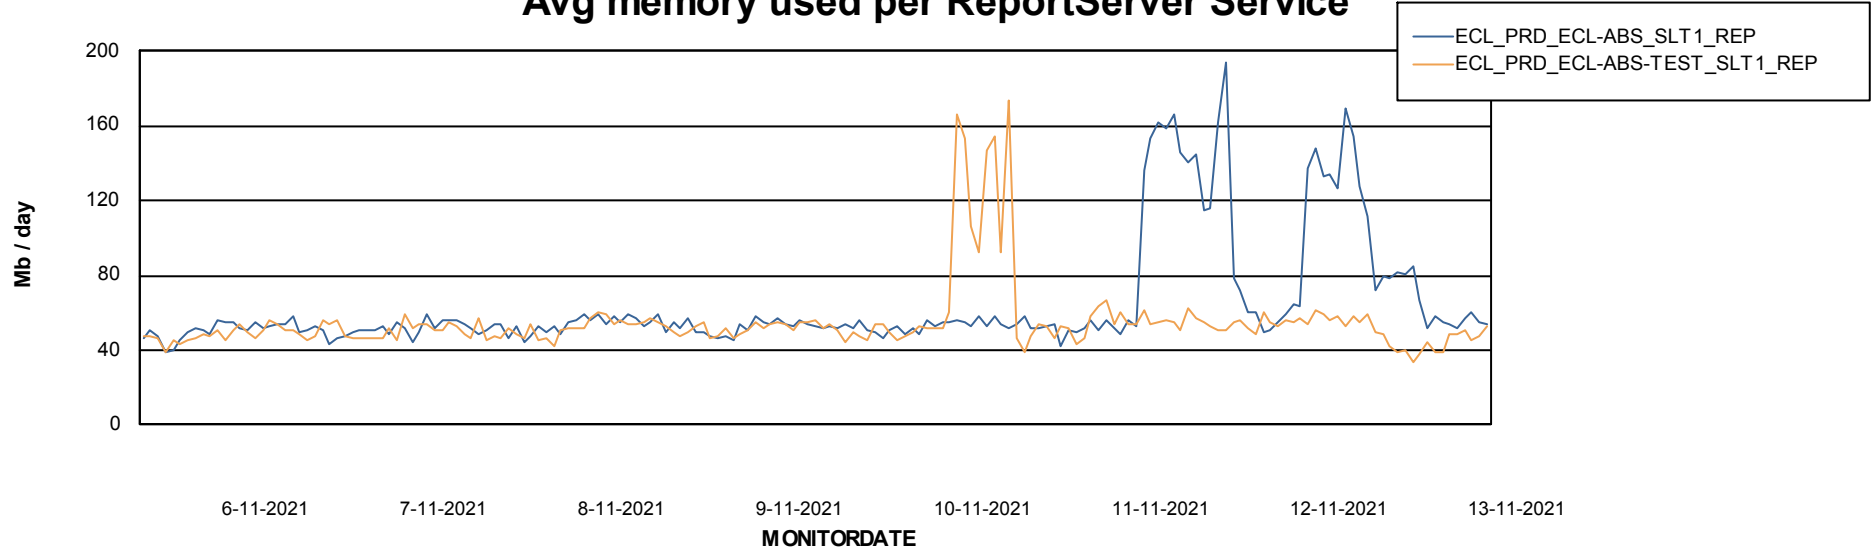

ABSSolute Application ReportServer Services

Avg memory used per ReportServer Service