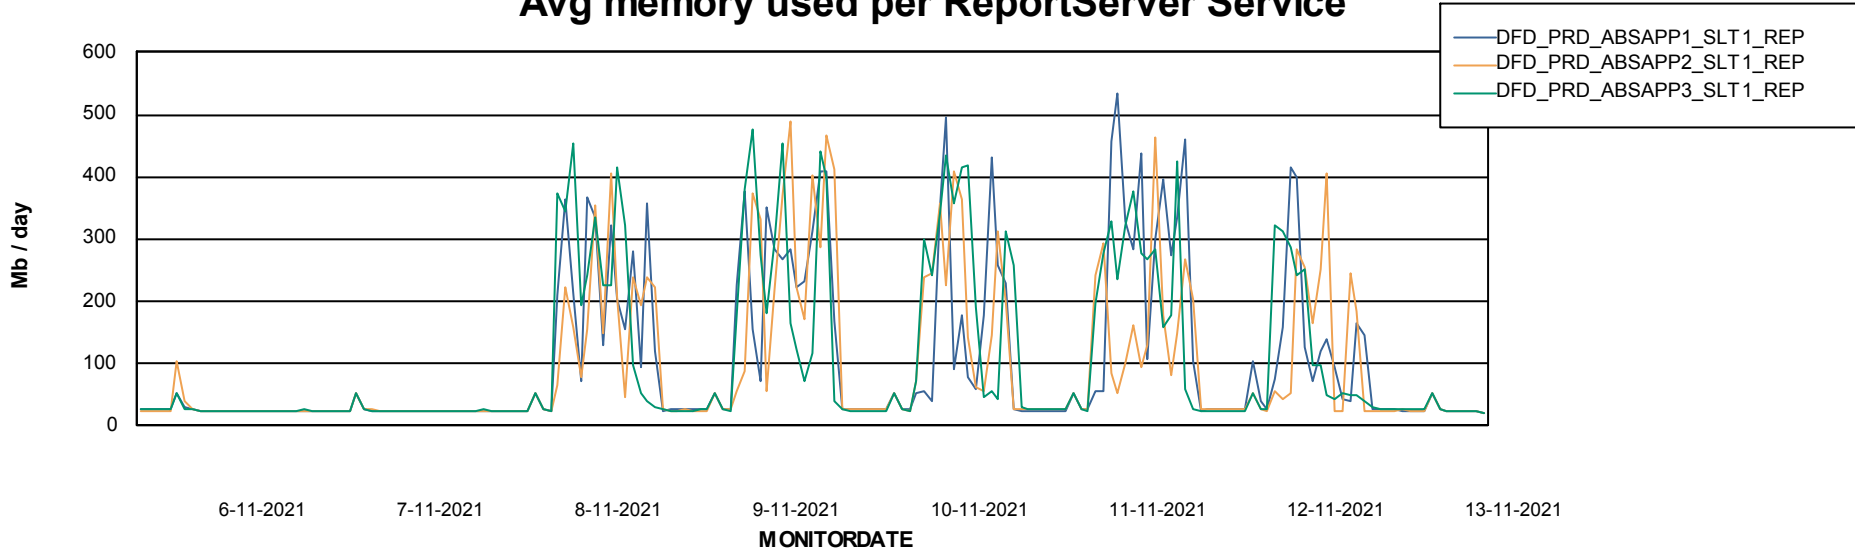

ABSSolute Application ReportServer Services

Avg memory used per ReportServer Service