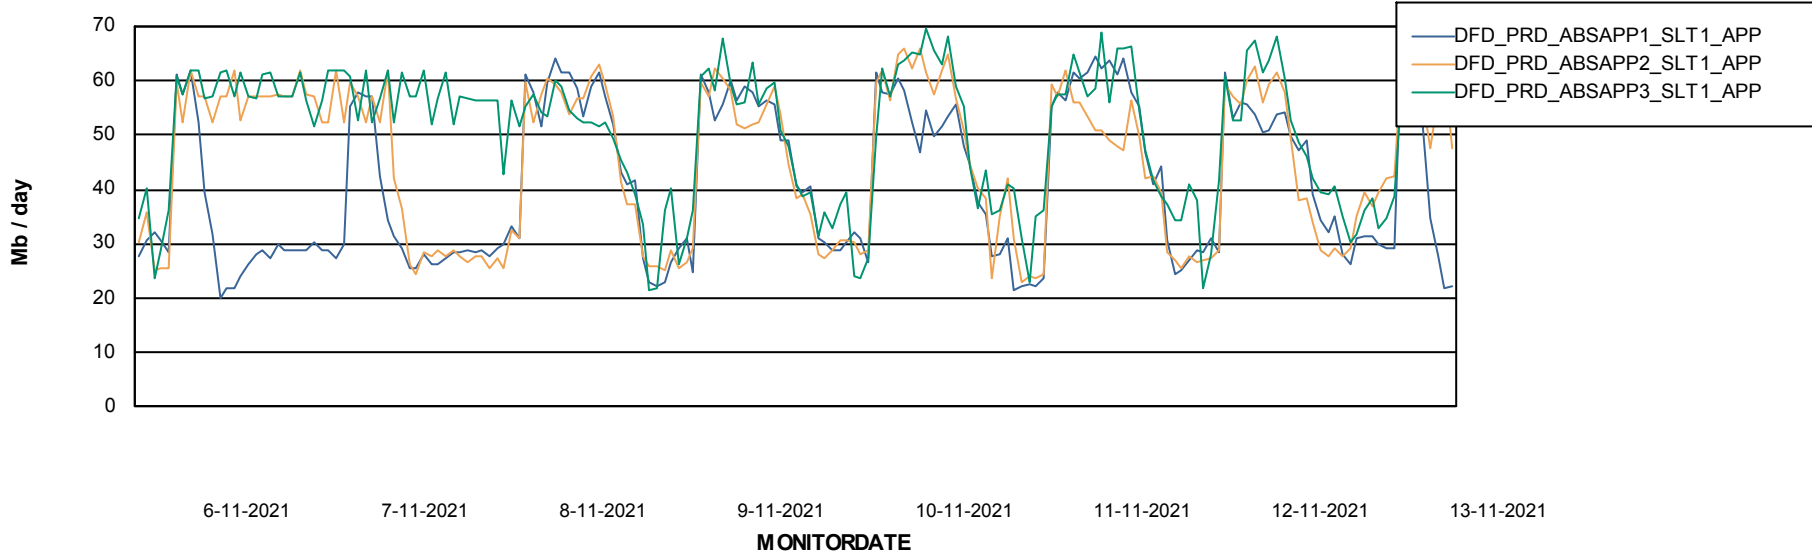

ABSSolute Application Server Services

Avg memory used per ABS Server Service