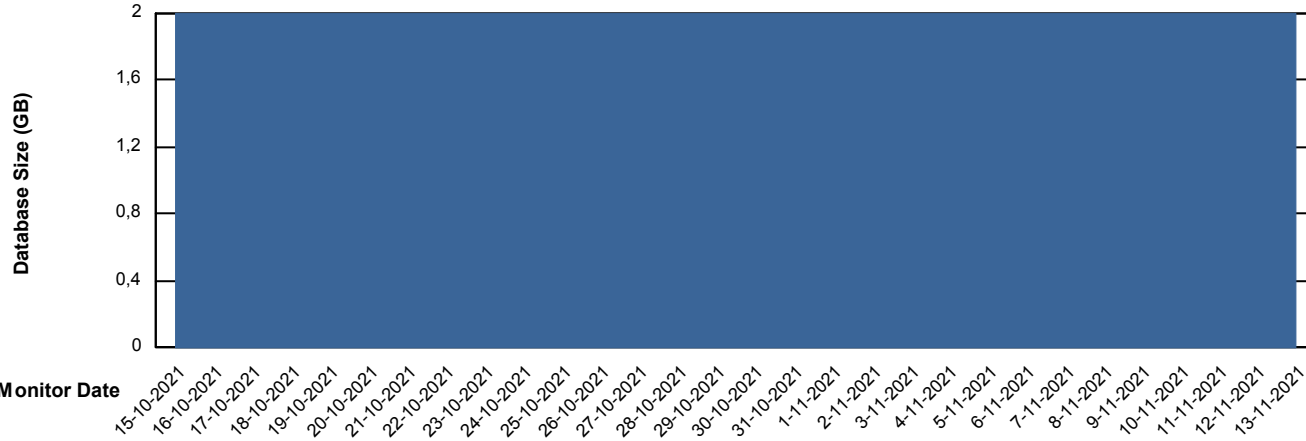

Database Performance DFDDDBI_Production

DB Processes Max 500

Weekly SLA Customer Report

Customer DFD_Production
 Database ID 39

DATABASE SIZE DFDDDB_Production

Database growth over last month

Database Tablespace DFDDDB_Production

Date	Tablespace Name	Filesize (Gb)	Usedsize (Gb)	Percentage free
13-11-2021	ABSDATA	83	0	100
	INDX	161	0	100
12-11-2021	ABSDATA	83	0	100
	INDX	161	0	100
11-11-2021	ABSDATA	83	0	100
	INDX	161	0	100
10-11-2021	ABSDATA	83	0	100
	INDX	161	0	100
9-11-2021	ABSDATA	83	0	100
	INDX	161	0	100
8-11-2021	ABSDATA	83	0	100
	INDX	161	0	100
7-11-2021	ABSDATA	83	0	100
	INDX	161	0	100