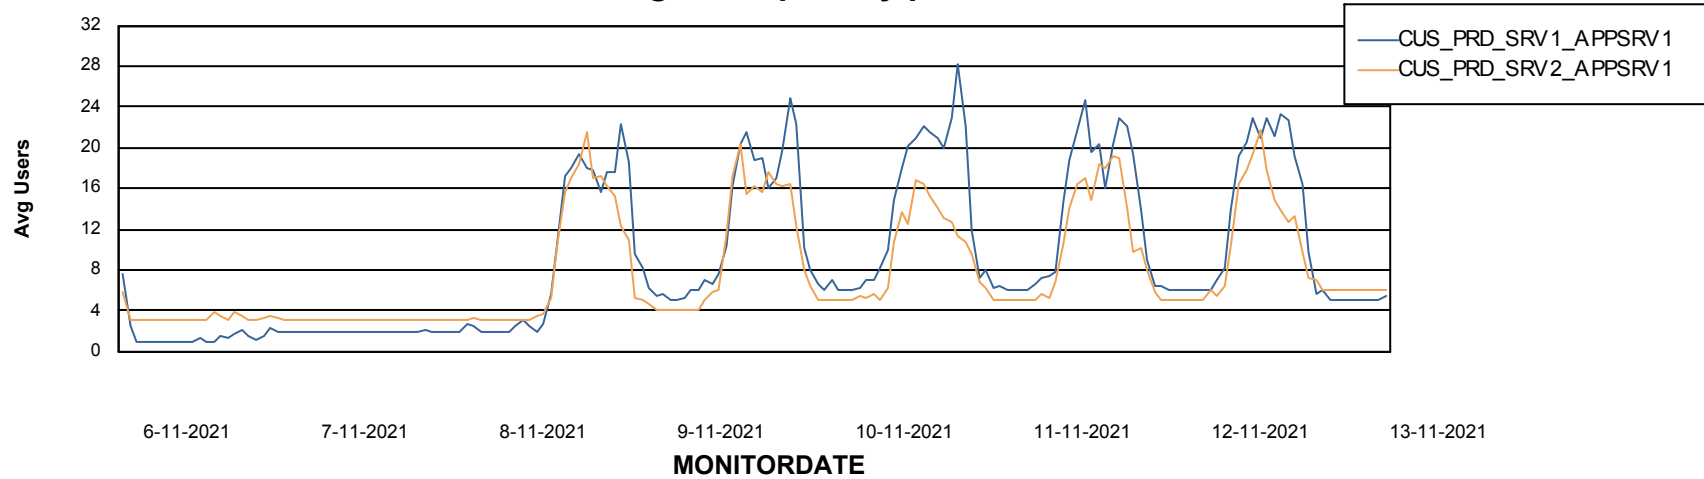

Weekly SLA Customer Report

Customer CUS_Production
Database ID 131

ABSSolute Application Server Services

Avg memory used per ABS Server Service

Avg users per day per ABS server

Weekly SLA Customer Report

Customer CUS_Production
Database ID 131