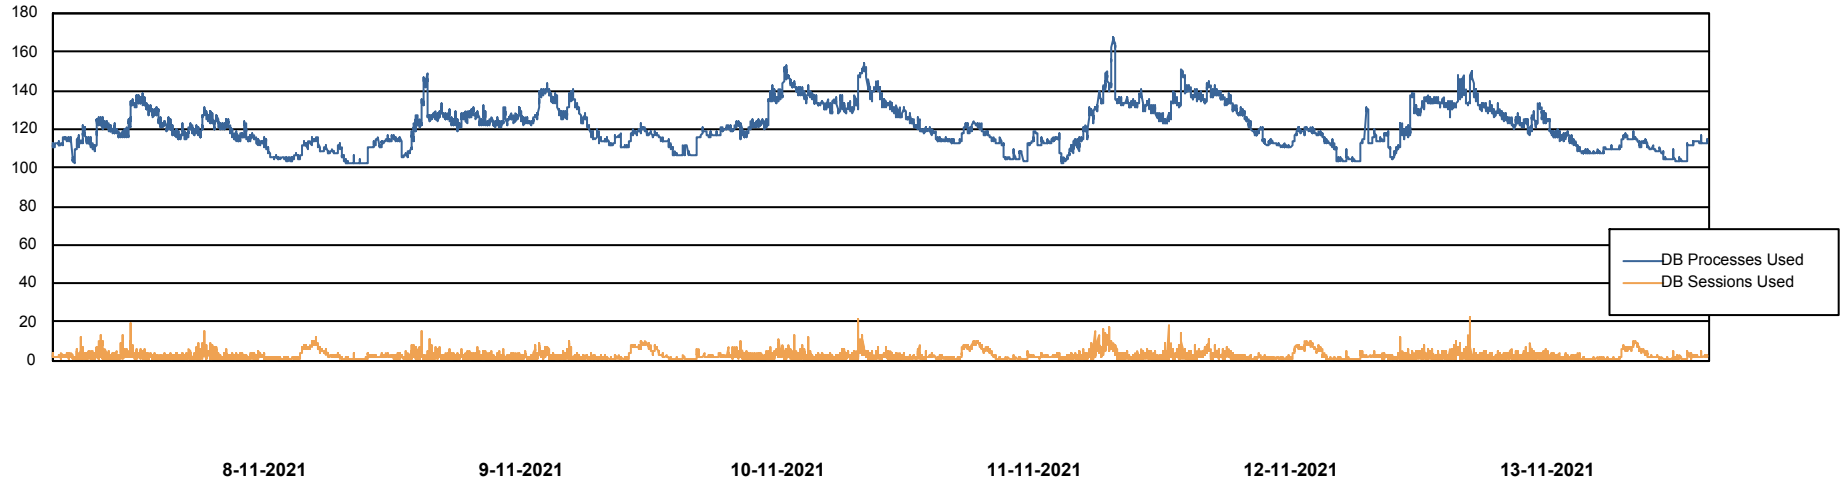

Harddisk Usage CUS_StandByDBSrv_ABSDb2

	Free disk space on C: (%)	Total disk space on C: (Gb)	Used disk space on C: (Gb)	Free disk space on D: (%)	Total disk space on D: (Gb)	Used disk space on D: (Gb)
13-11-2021	61	199	78	30	1,024	715
12-11-2021	61	199	78	31	1,024	709
11-11-2021	61	199	78	32	1,024	693
10-11-2021	61	199	78	33	1,024	685
9-11-2021	61	199	78	32	1,024	700
8-11-2021	61	199	78	32	1,024	700
7-11-2021	61	199	78	30	1,024	714

Weekly SLA Customer Report

Customer CUS_Production
Database ID 131

Database Performance CUS_ProdDB_Primary

DB Processes Max 300

Weekly SLA Customer Report

Customer CUS_Production
Database ID 131

Database Performance CUS_ProdDB_Standby