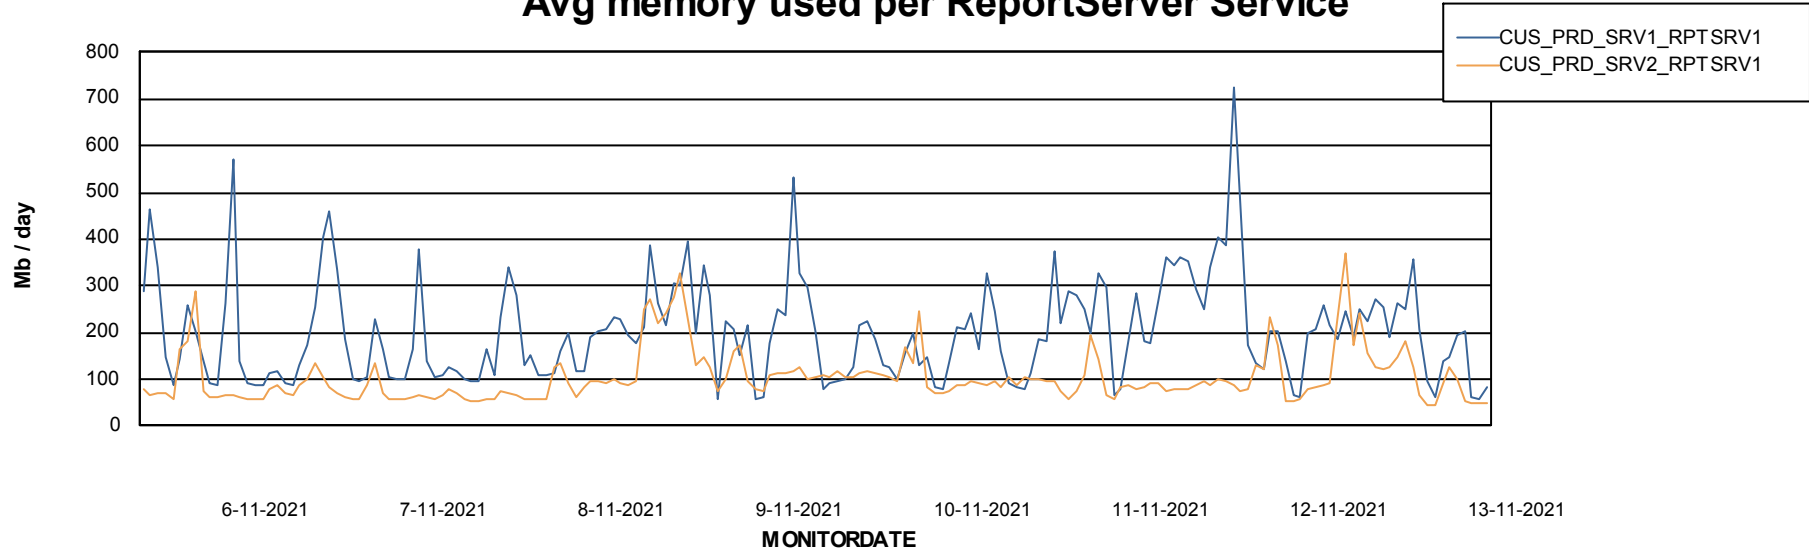

ABSSolute Web Component Services

Avg memory used per ReportServer Service