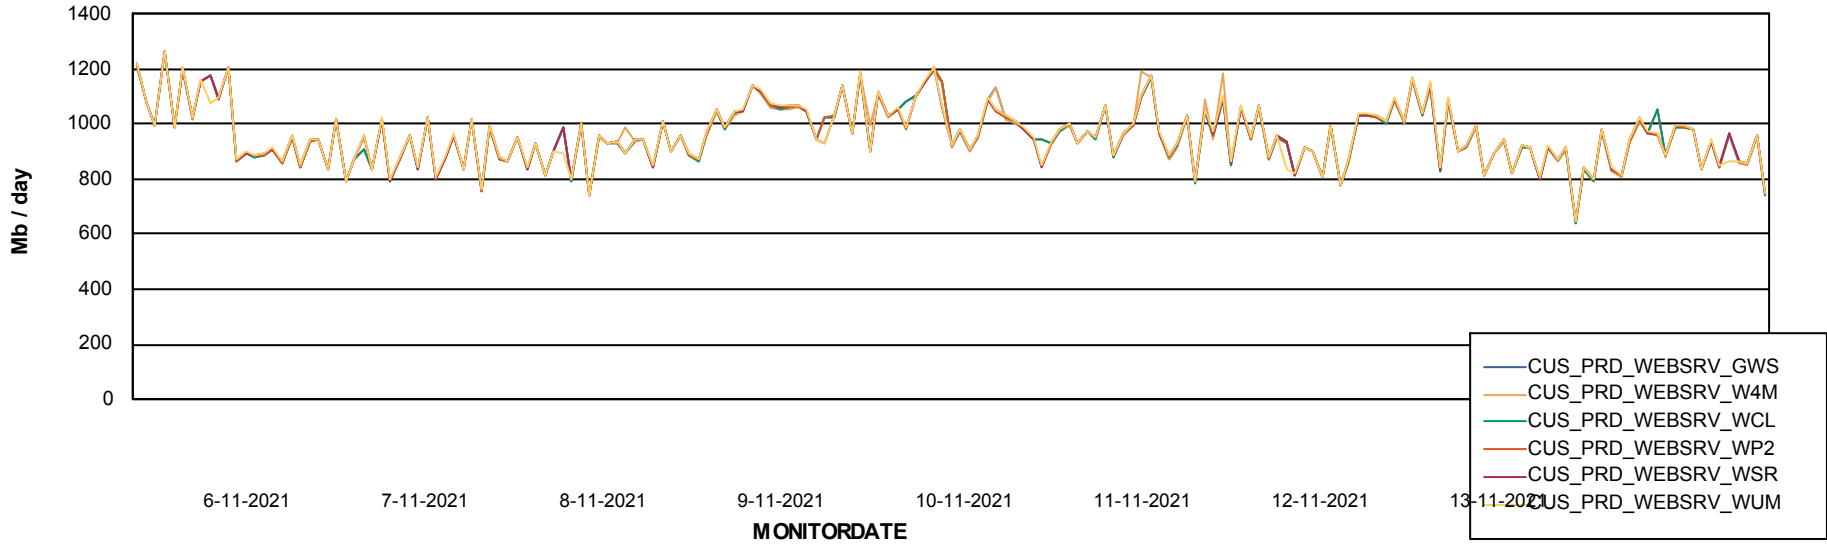

ABSSolute Web Component Services

Avg memory used per ReportServer Service

Weekly SLA Customer Report

Customer CUS_Production
Database ID 131

ABSSolute Web Component Services

Avg memory used per ABS Web component