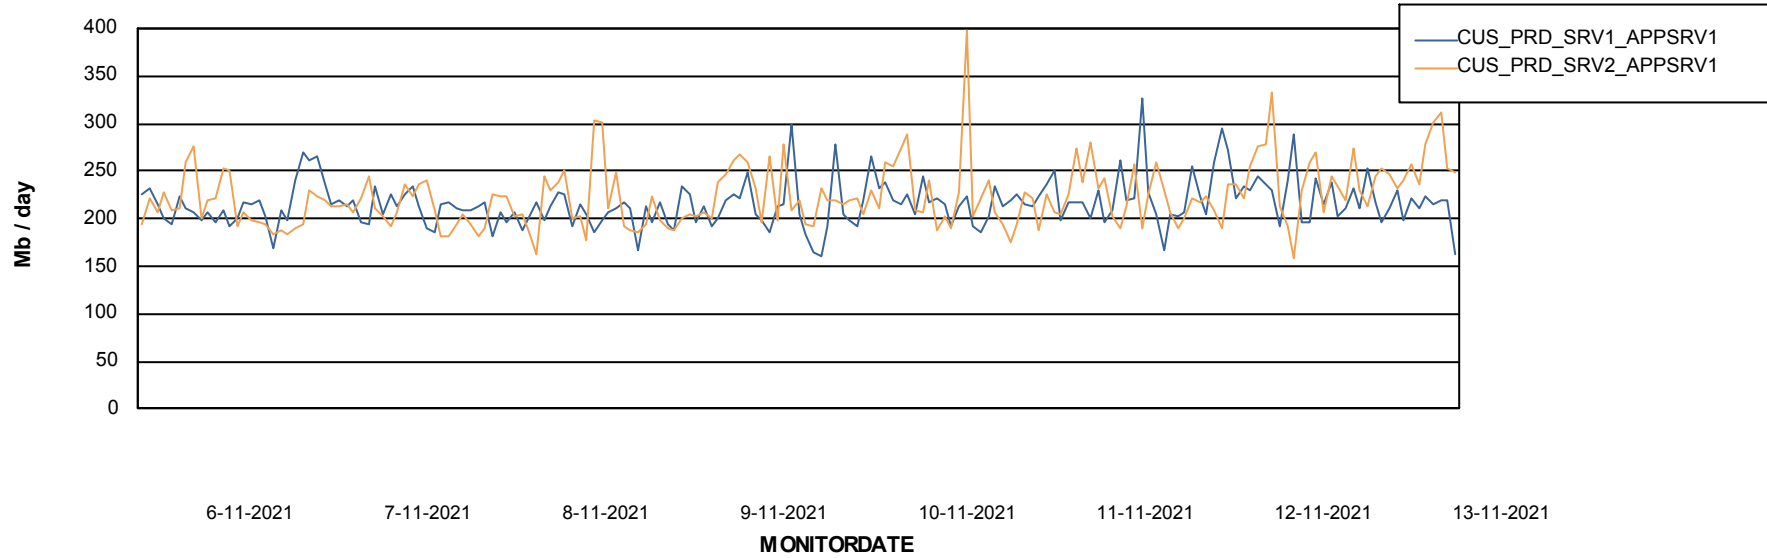

ABSSolute Application Server Services

Avg memory used per ABS Server Service