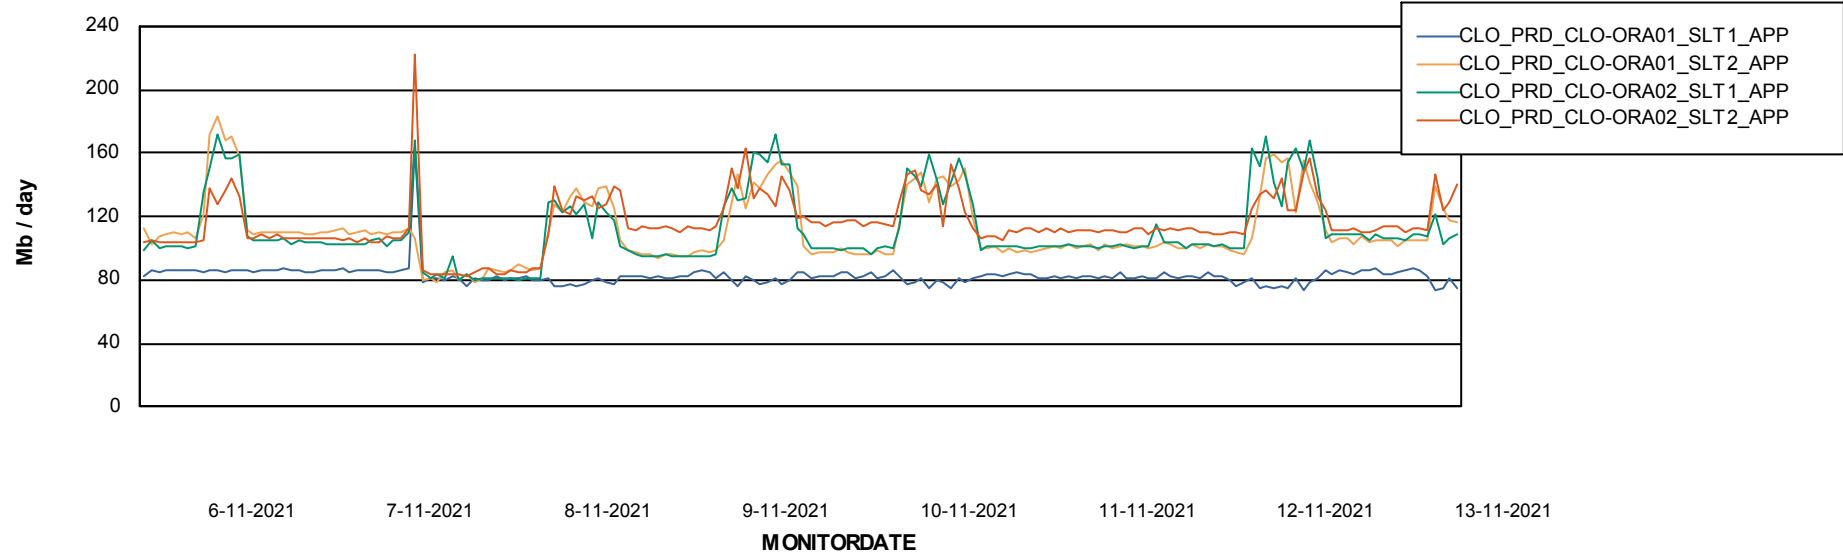

Weekly SLA Customer Report

Customer CLO Production
 Database ID 38

Harddisk Usage CLO_PRD_WEB_02

	Free disk space on C: (%)	Total disk space on C: (Gb)	Used disk space on C: (Gb)
13-11-2021	51	100	49
12-11-2021	51	100	49
11-11-2021	51	100	49
10-11-2021	51	100	49
9-11-2021	51	100	48
8-11-2021	51	100	48
7-11-2021	51	100	48

Weekly SLA Customer Report

Customer CLO Production
Database ID 38

ABSSolute Application Server Services

Avg memory used per ABS Server Service

Avg users per day per ABS server

Weekly SLA Customer Report

Customer CLO Production
Database ID 38