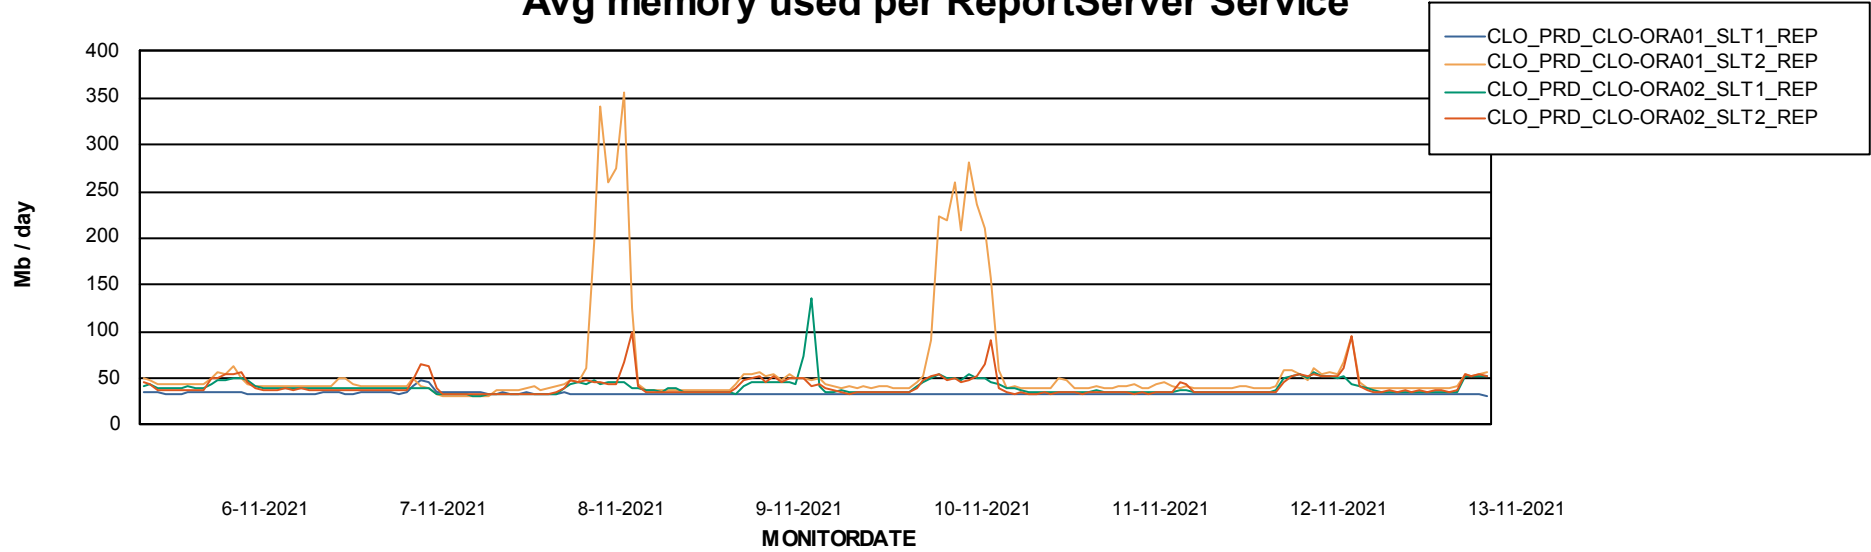

ABSSolute Application ReportServer Services

Avg memory used per ReportServer Service