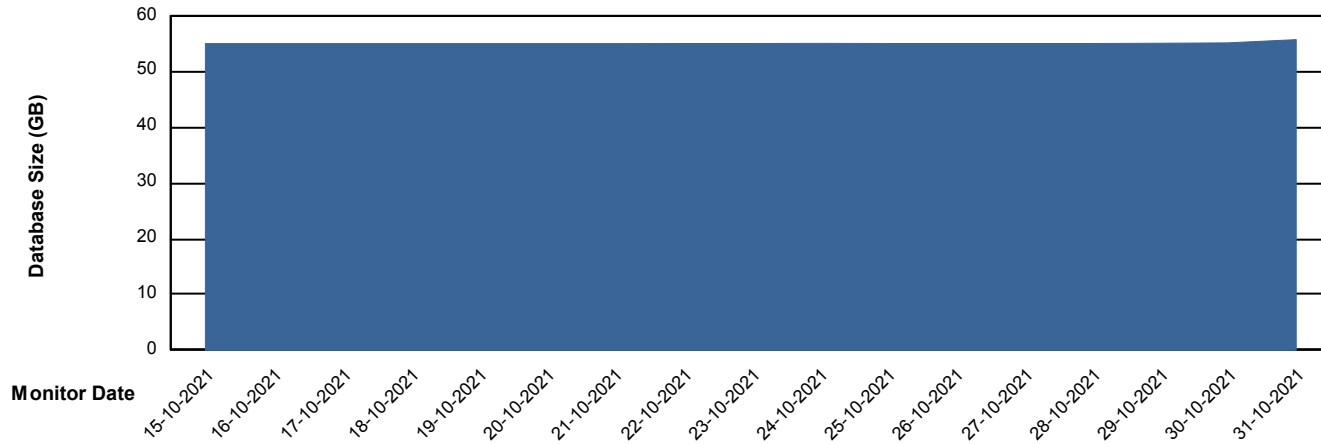

Weekly SLA Customer Report

Customer CIW Production
Database ID 45

DATABASE SIZE CIWDB_Production

Database growth over last month

Weekly SLA Customer Report

Customer CIW Production
Database ID 45

Standby Database Health CIW Production

Recovery lag for last 7 days