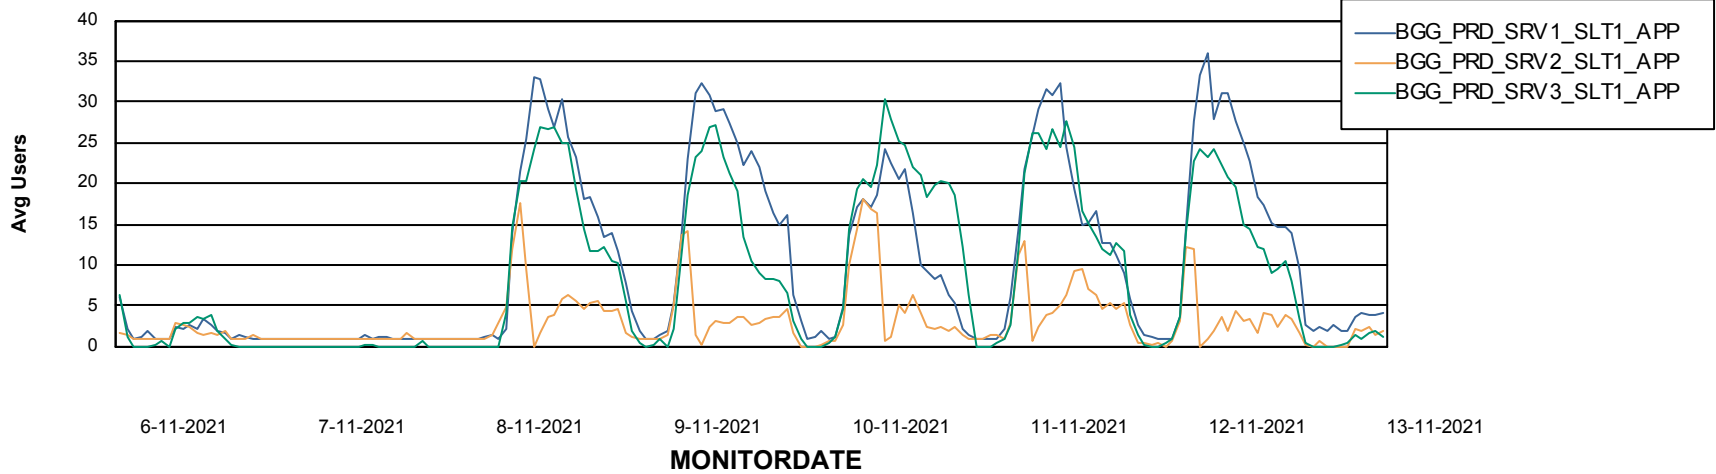

Avg users per day per ABS server