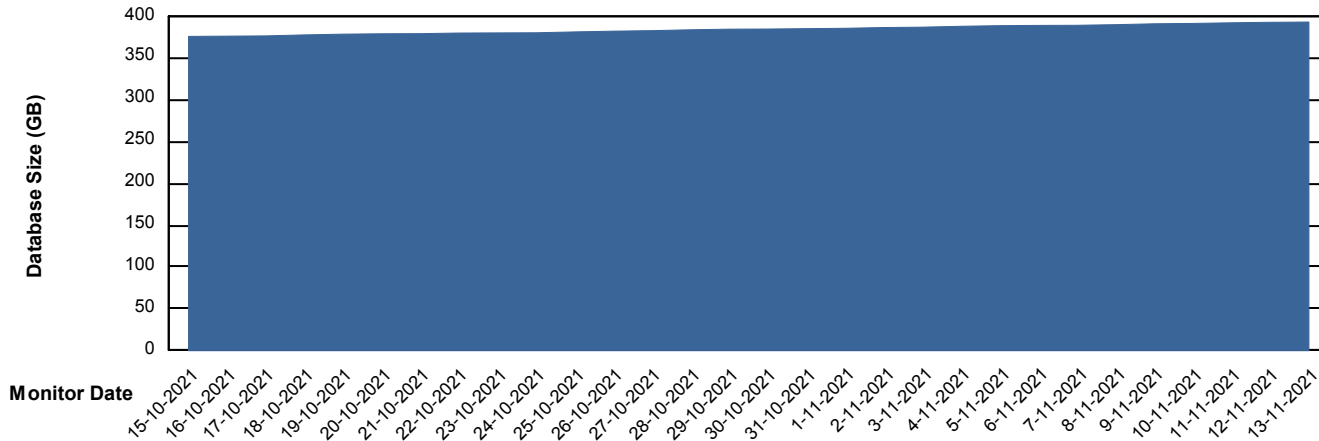

DATABASE SIZE BGGDB_Production

Database growth over last month