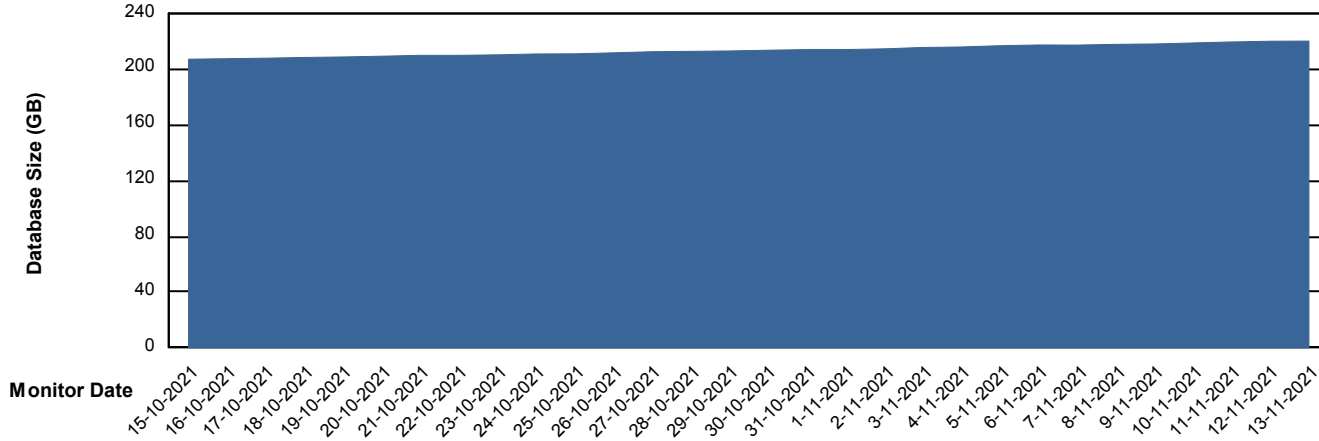

DATABASE SIZE BGGDB_BI

Database growth over last month