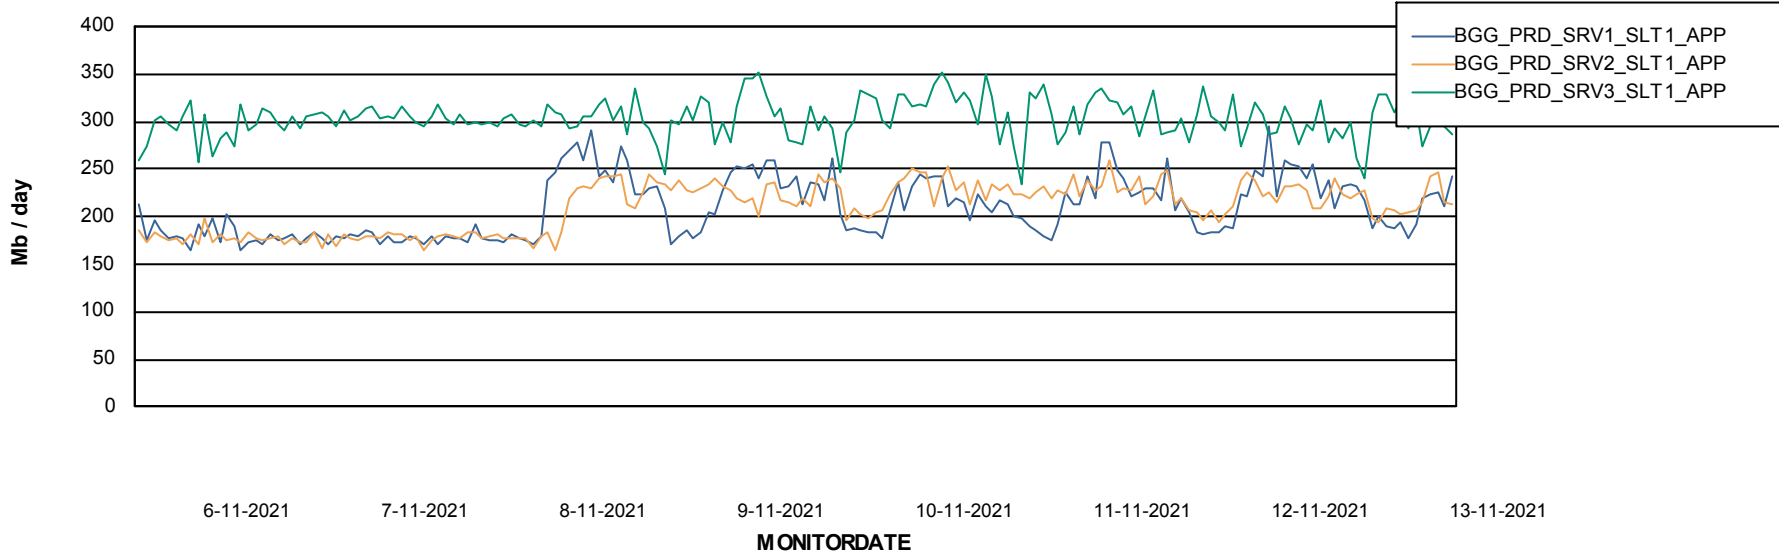

ABSSolute Application Server Services

Avg memory used per ABS Server Service