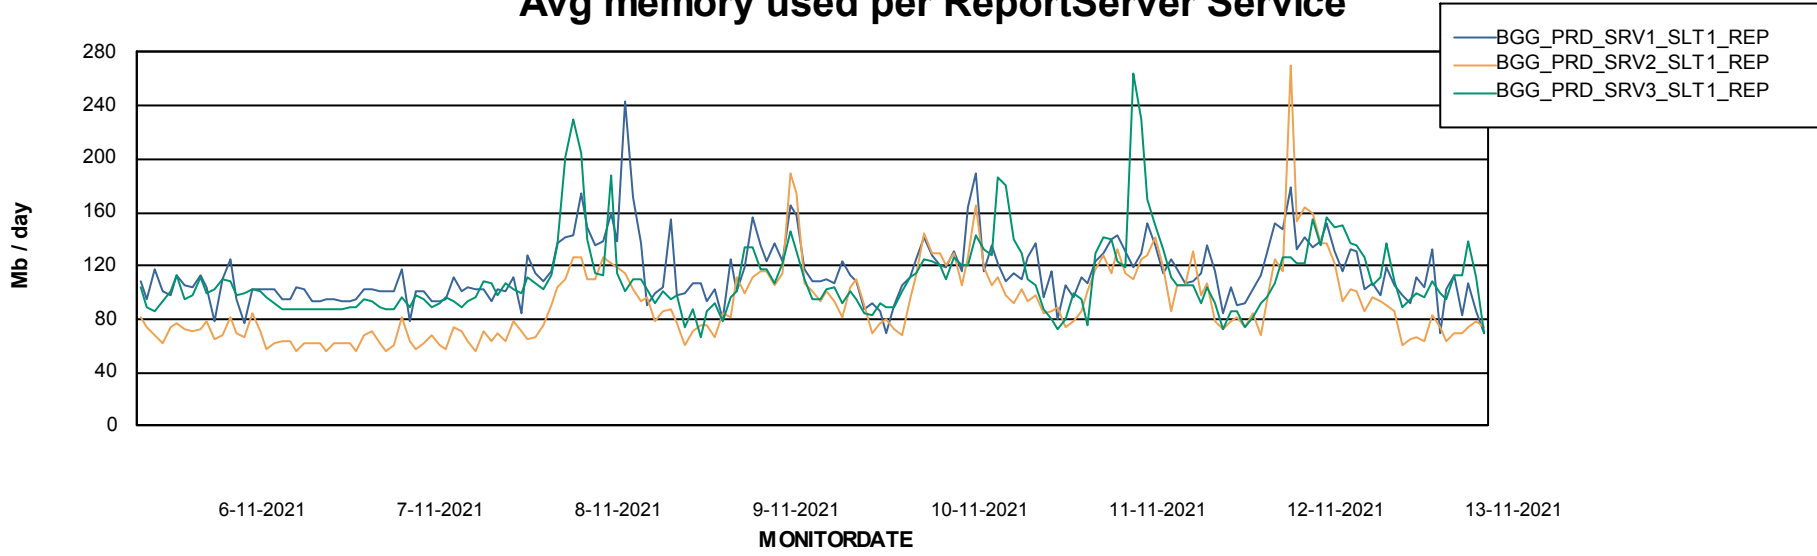

ABSSolute Application ReportServer Services

Avg memory used per ReportServer Service