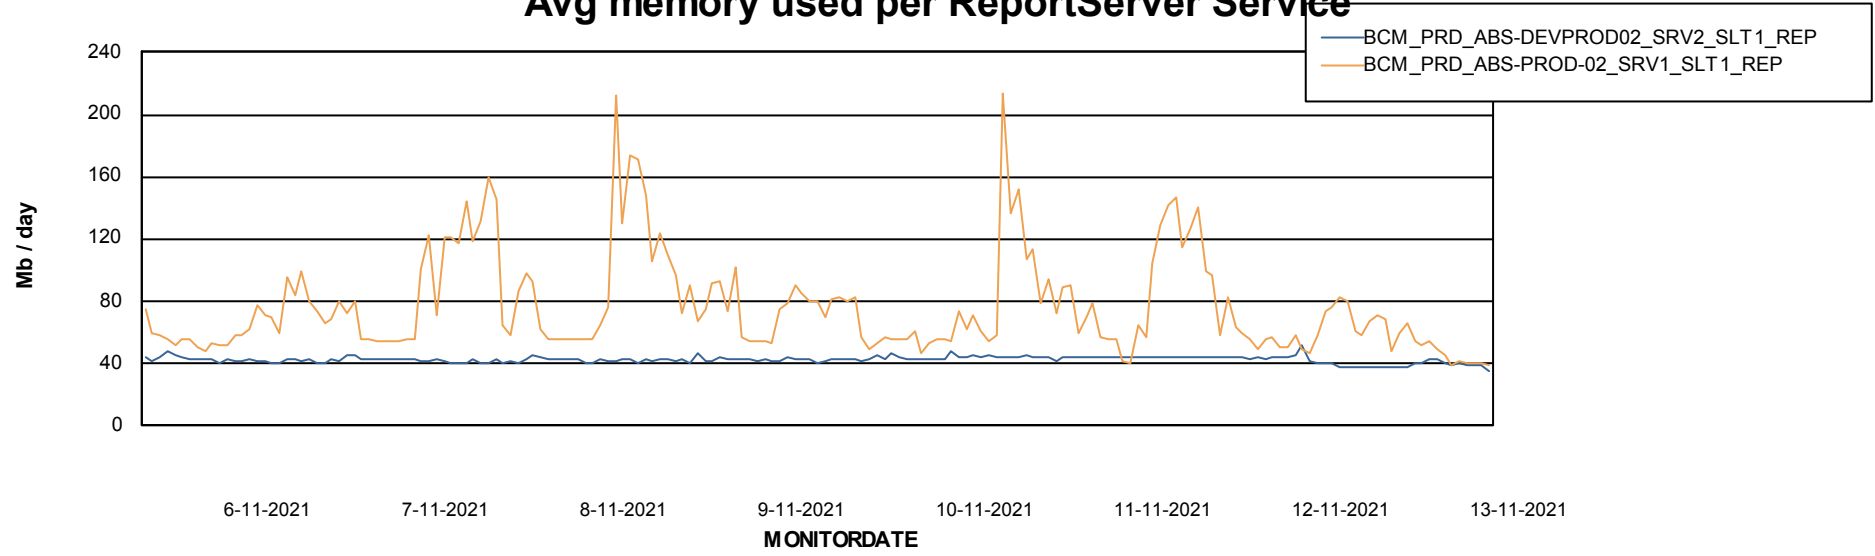

ABSSolute Application ReportServer Services

Avg memory used per ReportServer Service