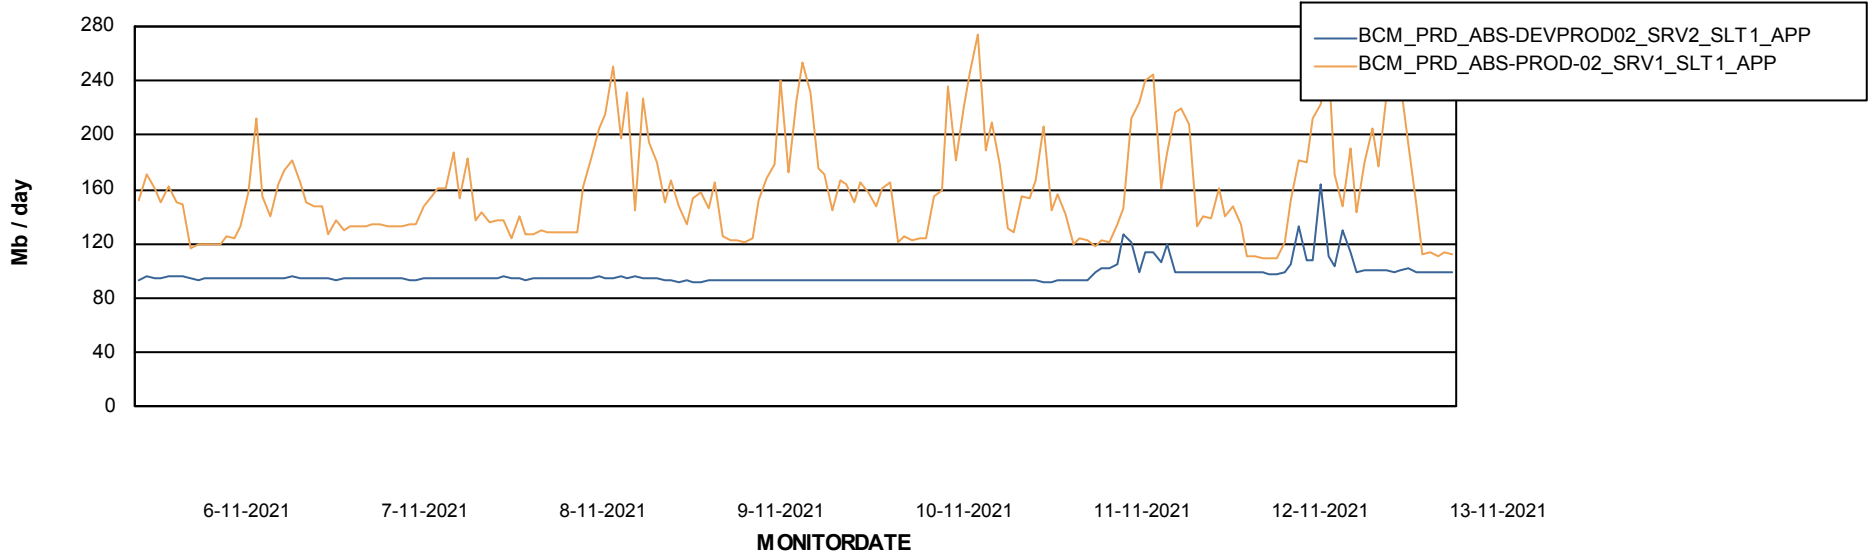

ABSSolute Application Server Services

Avg memory used per ABS Server Service