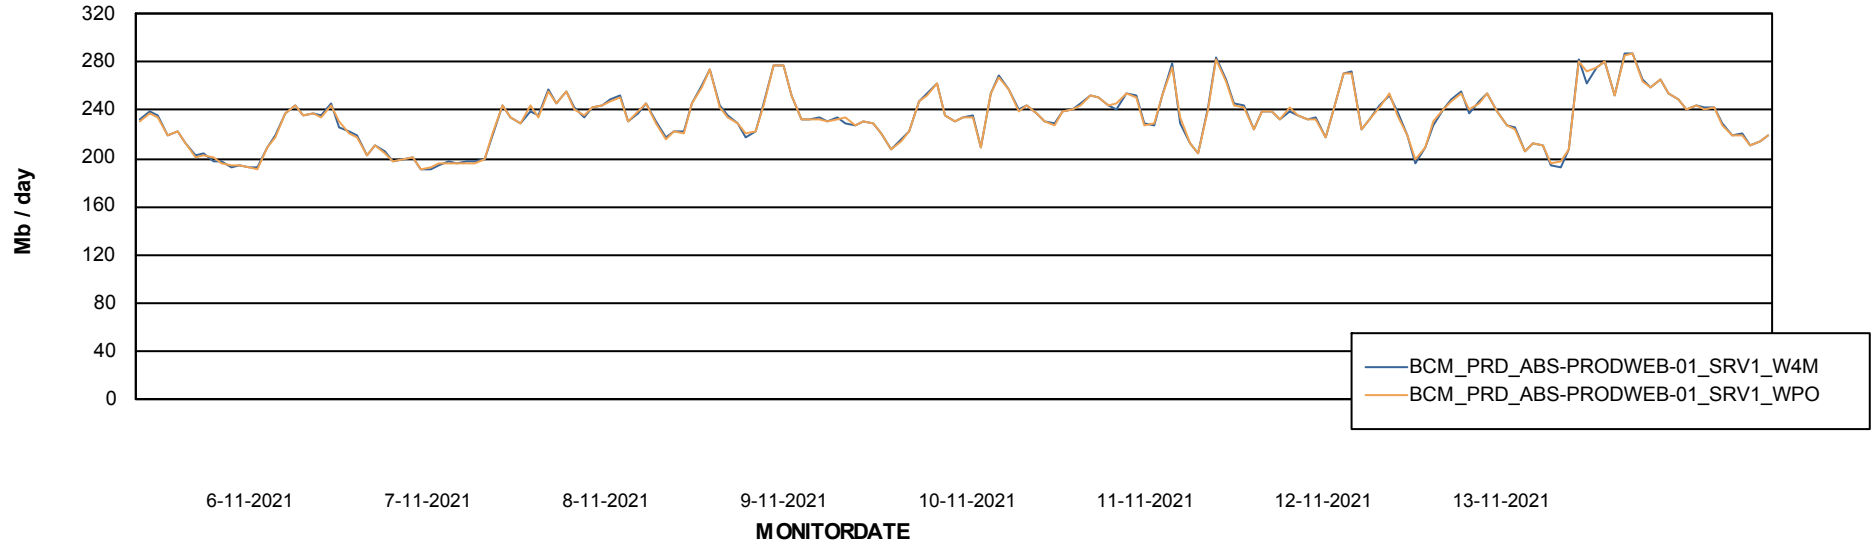

ABSSolute Web Component Services

Avg memory used per ABS Web component