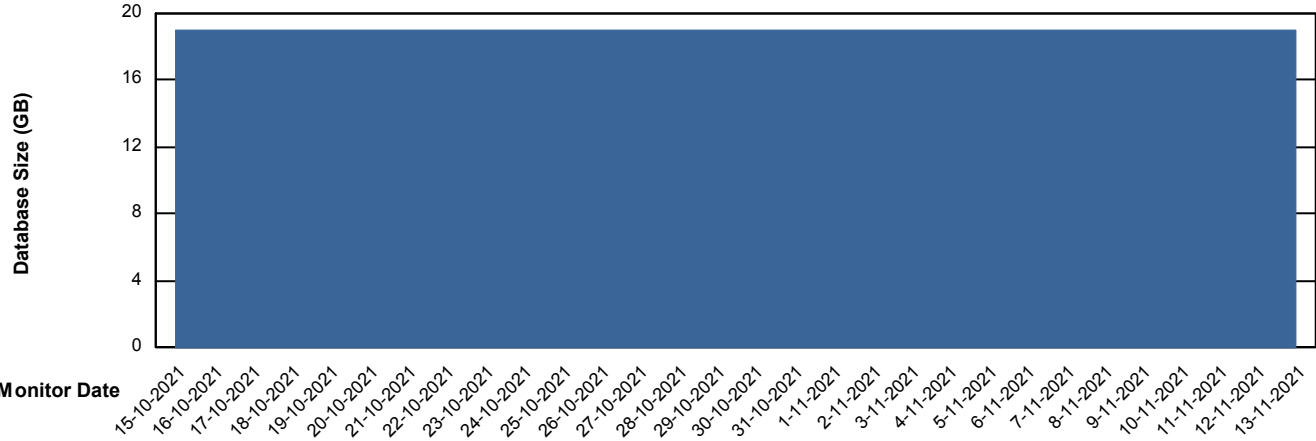

DATABASE SIZE BCMDB_ABS1 Production Database

Database growth over last month

Database Tablespace BCMDB_ABS1 Production Database

Date	Tablespace Name	Filesize (Gb)	Usedsize (Gb)	Percentage free
13-11-2021	ABSDATA	6	4	19
	INDX	11	9	18
12-11-2021	ABSDATA	6	4	19
	INDX	11	9	18
11-11-2021	ABSDATA	6	4	19
	INDX	11	9	18
10-11-2021	ABSDATA	6	4	19
	INDX	11	9	18
9-11-2021	ABSDATA	6	4	19
	INDX	11	9	18
8-11-2021	ABSDATA	6	4	19
	INDX	11	9	18
7-11-2021	ABSDATA	6	4	19
	INDX	11	9	18