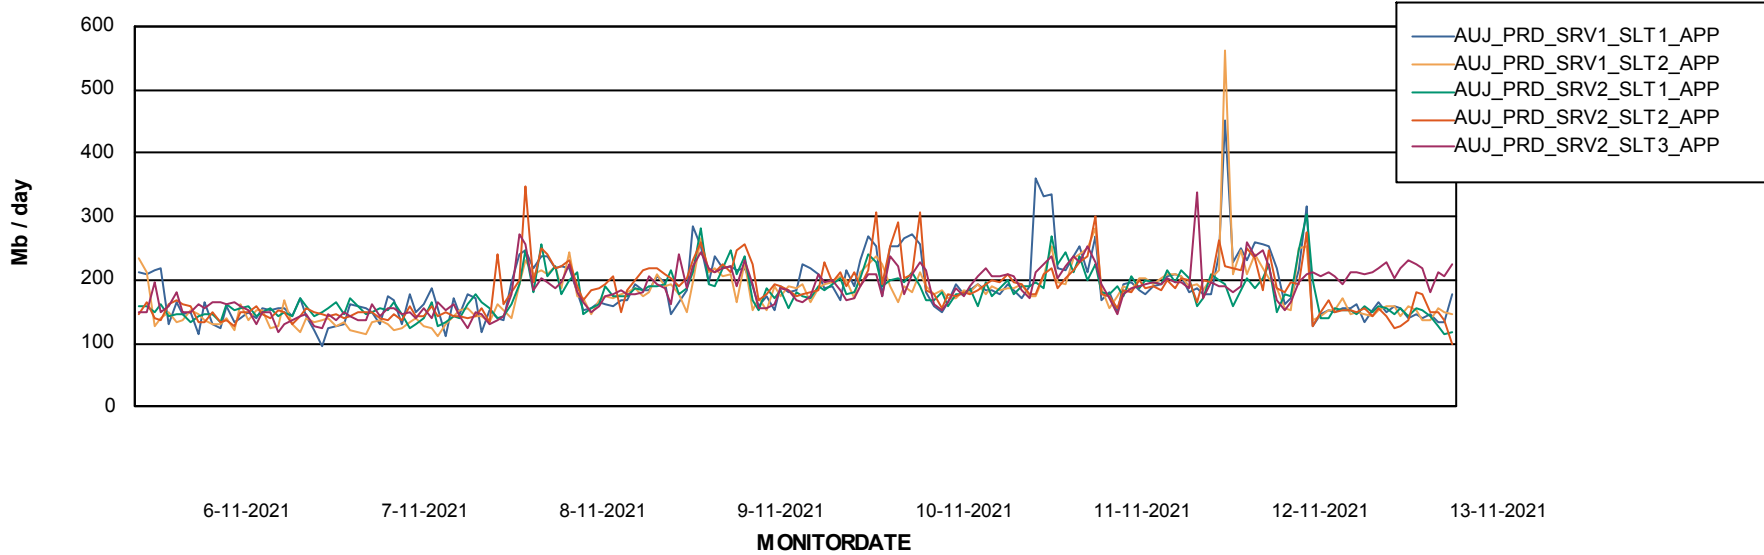

ABSSolute Application Server Services

Avg memory used per ABS Server Service