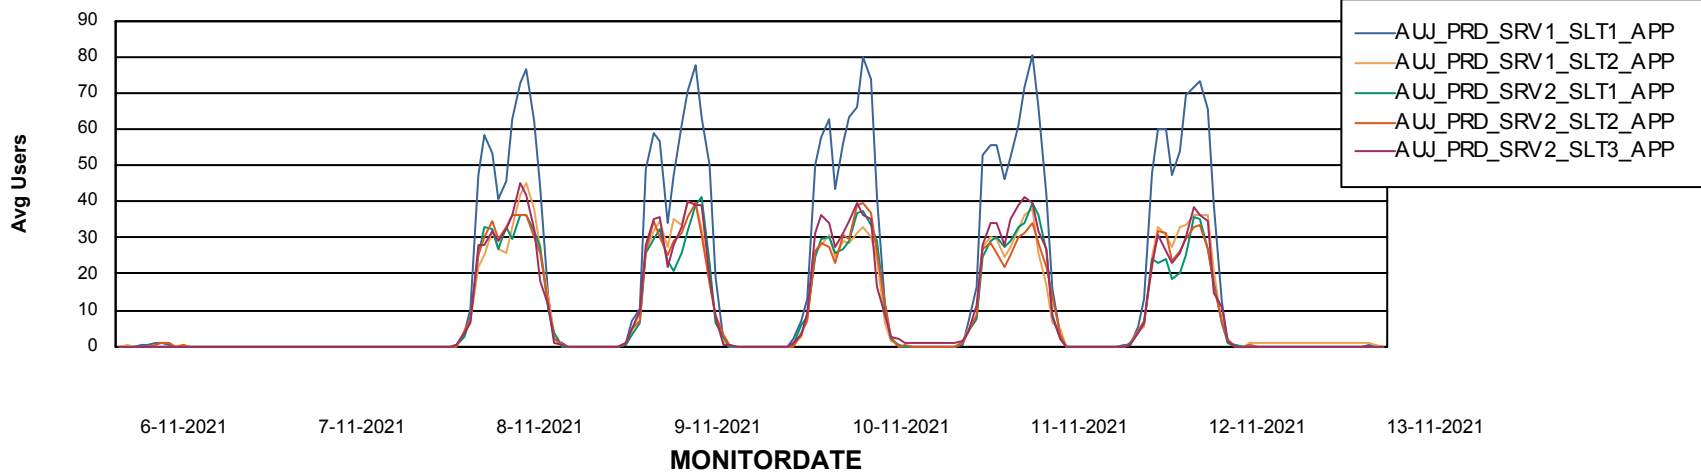

Avg users per day per ABS server