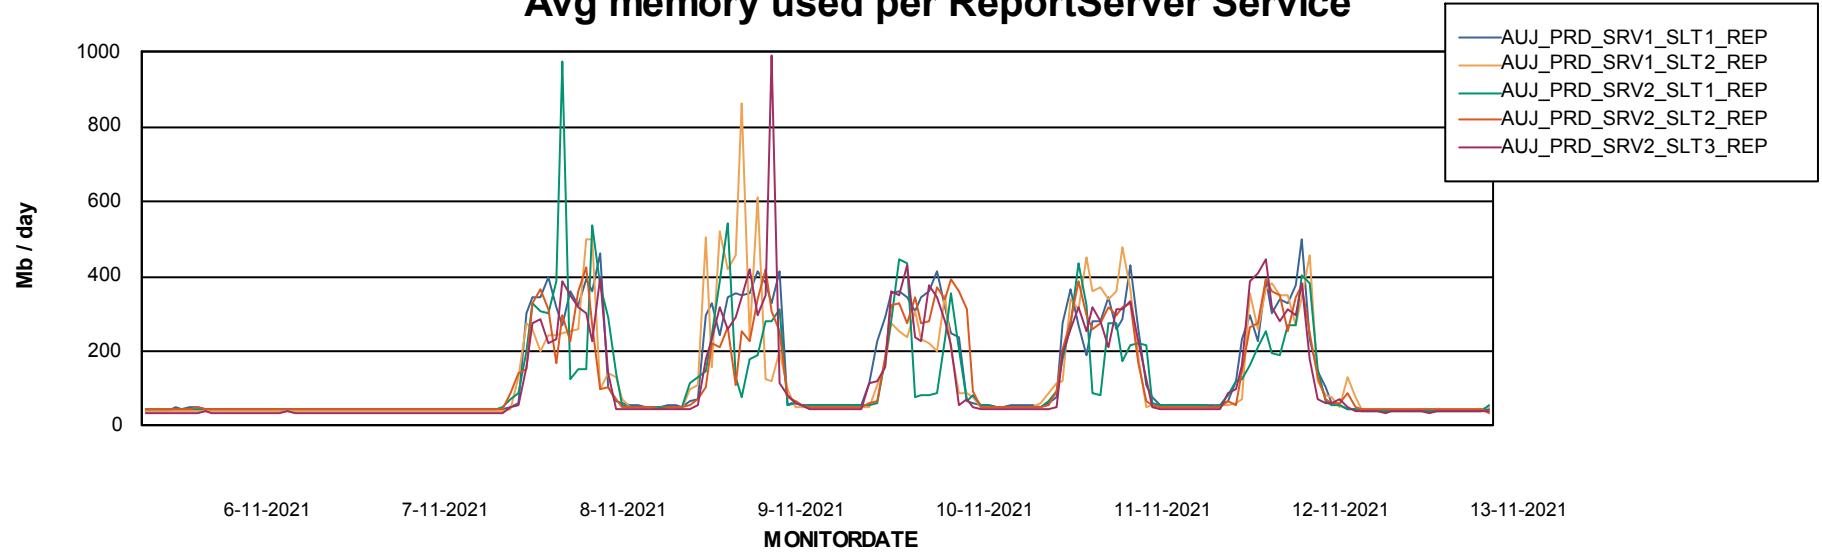

ABSSolute Application ReportServer Services

Avg memory used per ReportServer Service