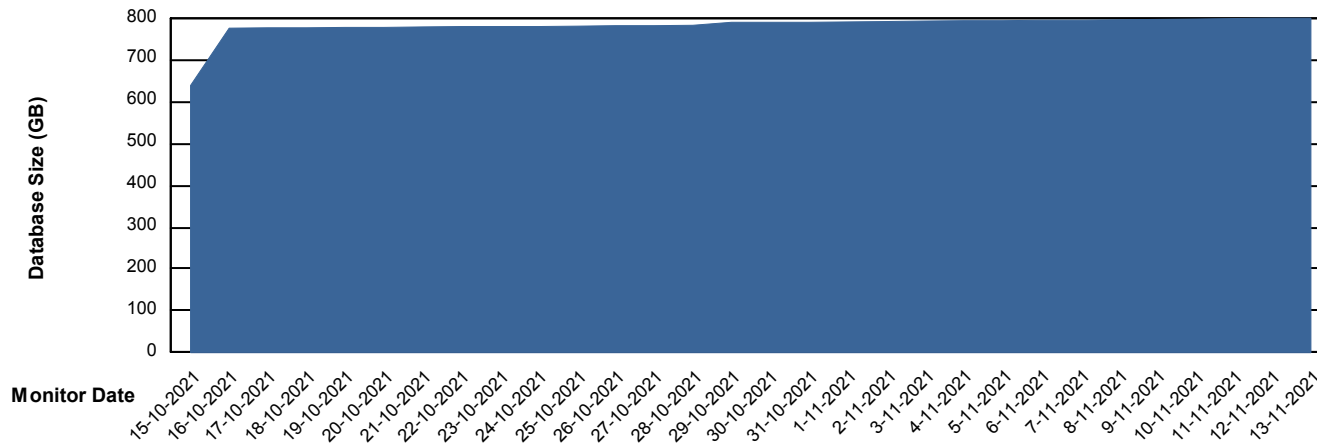

DATABASE SIZE AUJ_DB1_Primary

Database growth over last month