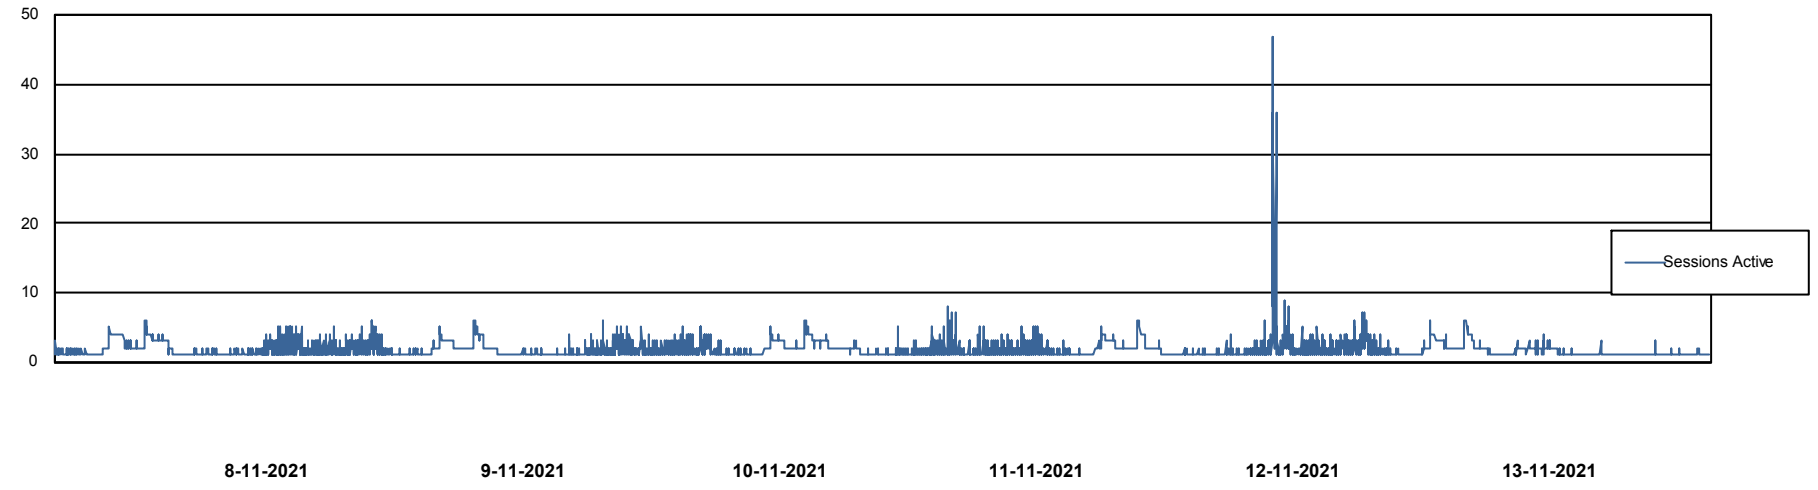

Database Performance AUJ_DB1_Primary