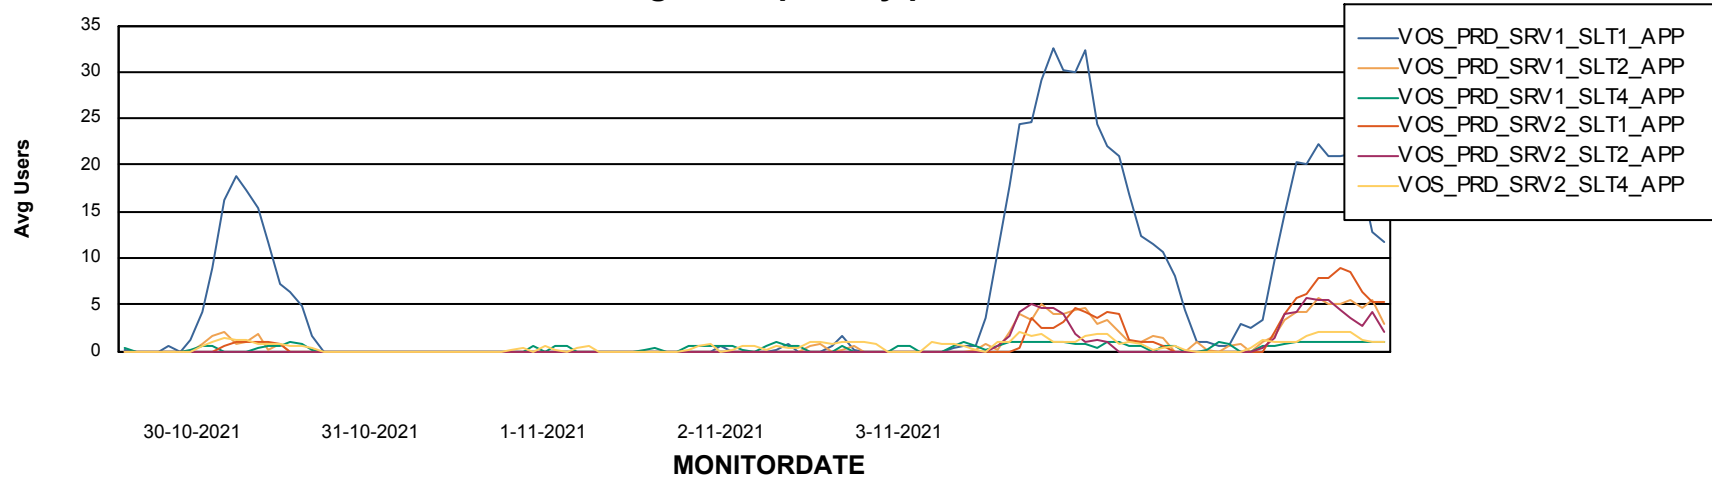

Weekly SLA Customer Report

Customer VOS_Production
Database ID 68

ABSSolute Application Server Services

Avg memory used per ABS Server Service

Avg users per day per ABS server

Weekly SLA Customer Report

Customer VOS_Production
Database ID 68