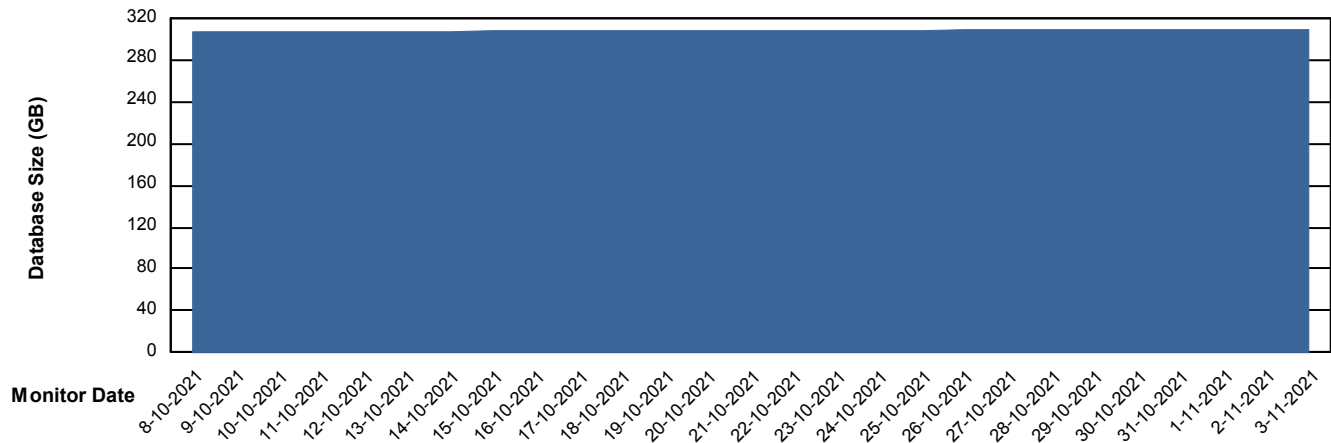

Database Performance VOSDB_Standby

Weekly SLA Customer Report

Customer VOS_Production
Database ID 68

DATABASE SIZE VOSDB_BI

Database growth over last month

DATABASE SIZE VOSDB_Production

Database growth over last month