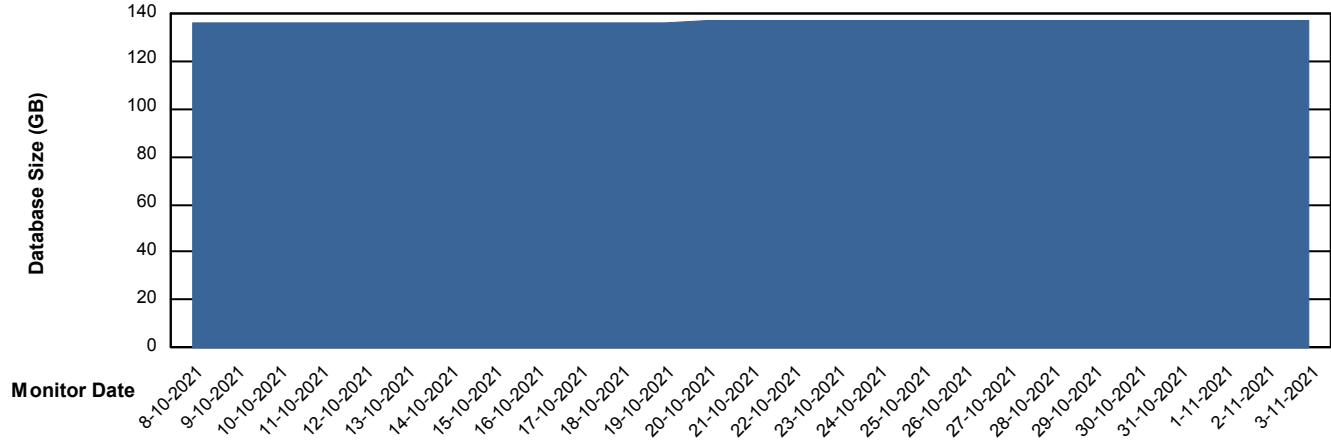

Database Performance VOSDB_Standby

Weekly SLA Customer Report

Customer VOS_Production
Database ID 68

DATABASE SIZE VOSDB_BI

Database growth over last month

DATABASE SIZE VOSDB_Production

Database growth over last month