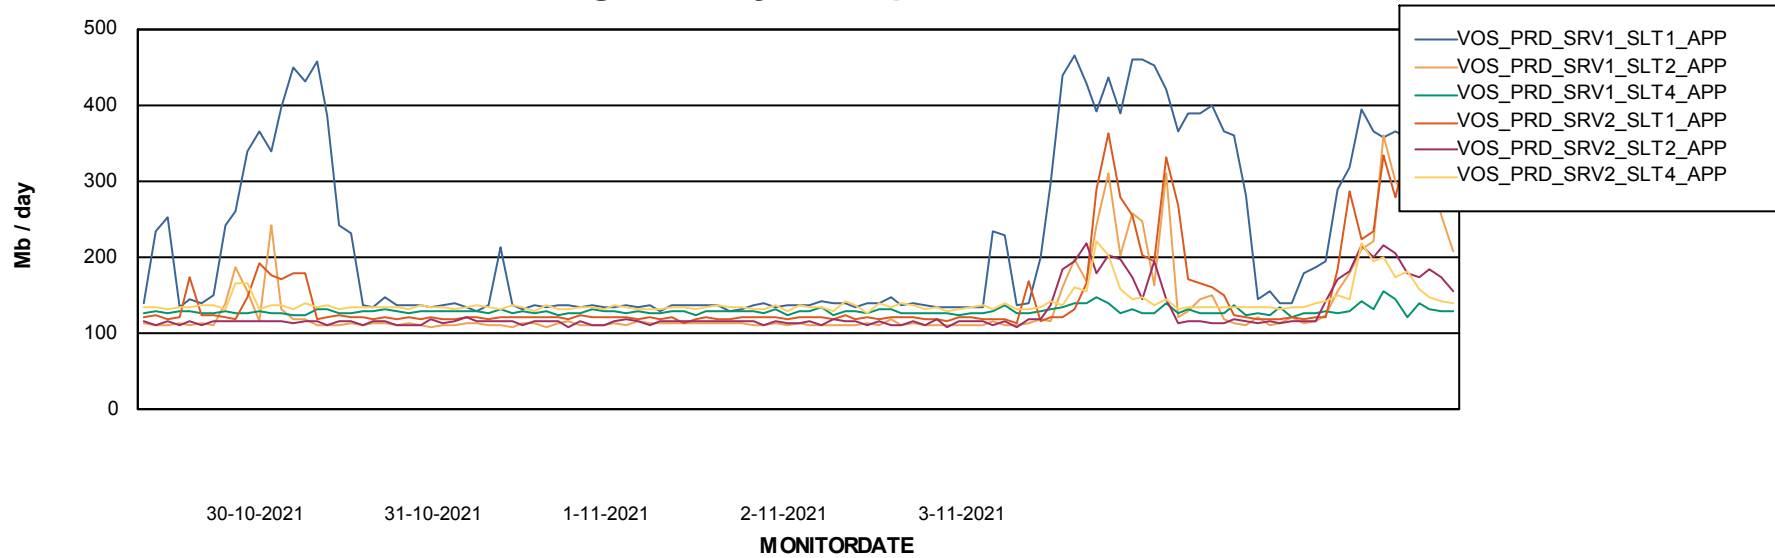

ABSSolute Application Server Services

Avg memory used per ABS Server Service