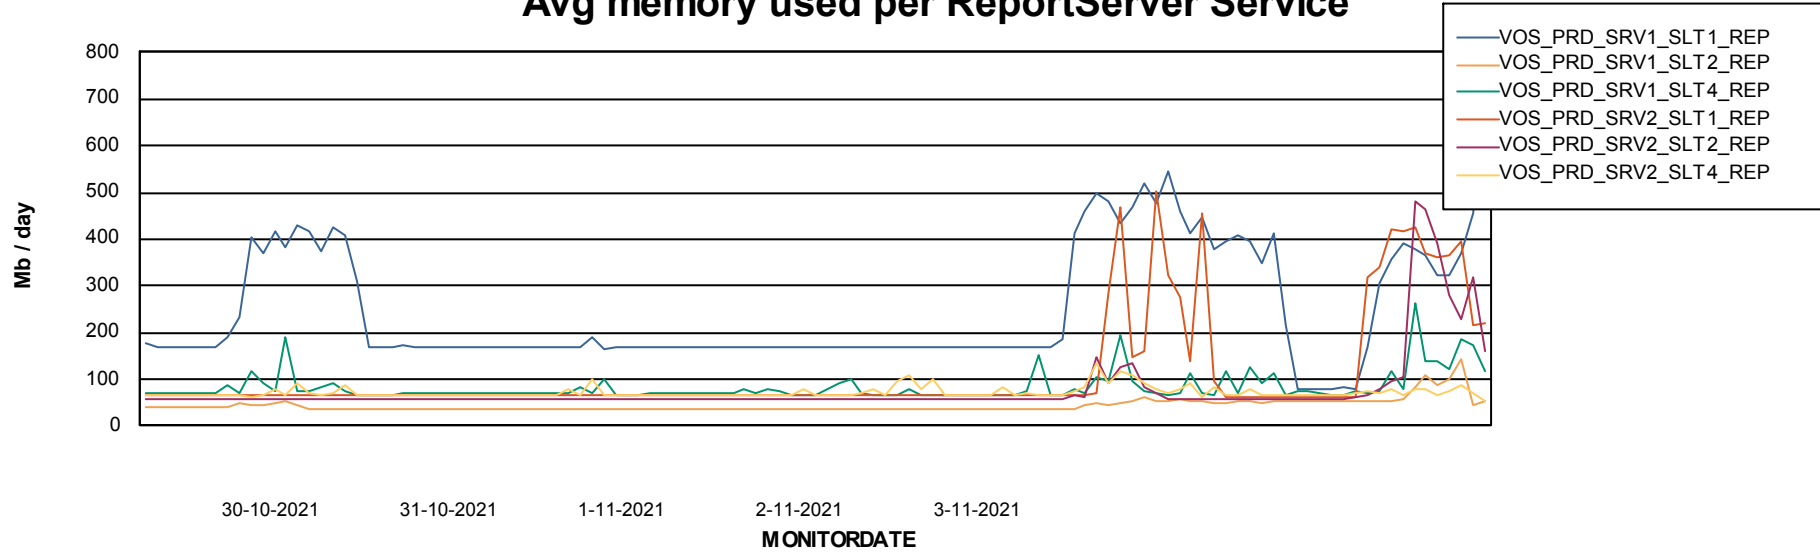

ABSSolute Application ReportServer Services

Avg memory used per ReportServer Service