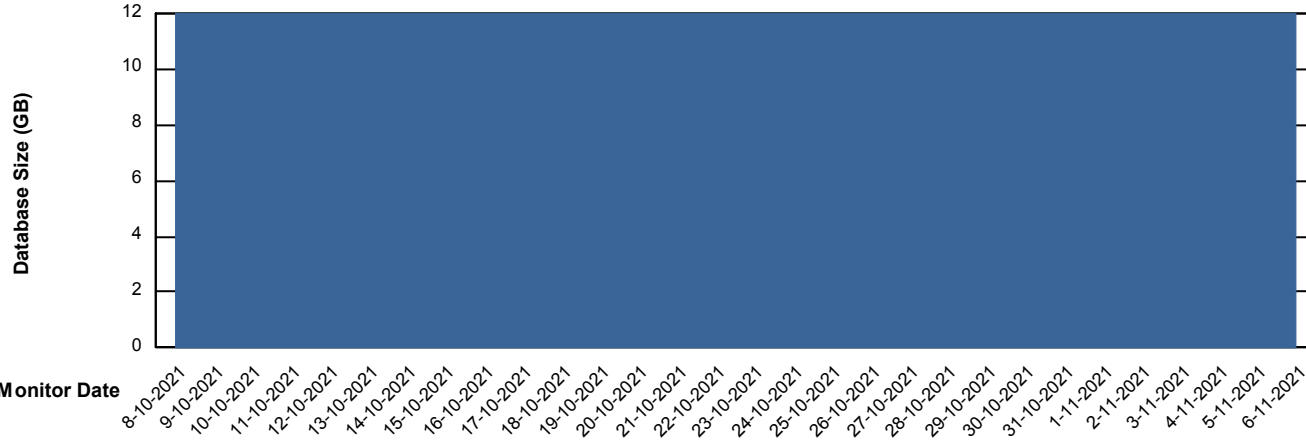

DATABASE SIZE SPIDB_Production

Database growth over last month

Database Tablespace SPIDB_Production

Date	Tablespace Name	Filesize (Gb)	Usedsize (Gb)	Percentage free
6-11-2021	ABSDATA	5	2	54
	INDX	8	4	53
5-11-2021	ABSDATA	5	2	54
	INDX	8	4	53
4-11-2021	ABSDATA	5	2	54
	INDX	8	4	53
3-11-2021	ABSDATA	5	2	54
	INDX	8	4	53
2-11-2021	ABSDATA	5	2	54
	INDX	8	4	53
1-11-2021	ABSDATA	5	2	54
	INDX	8	4	53
31-10-2021	ABSDATA	5	2	54
	INDX	8	4	53