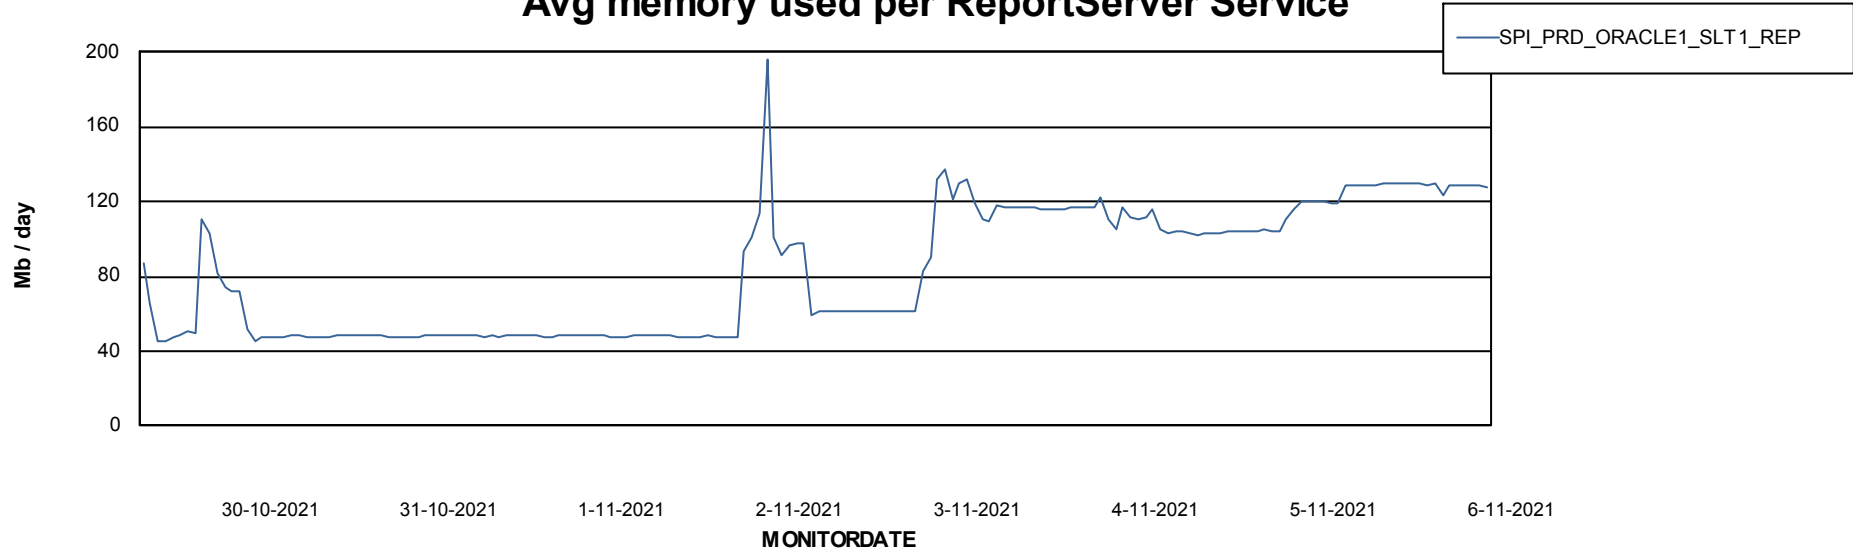

ABSSolute Application ReportServer Services

Avg memory used per ReportServer Service