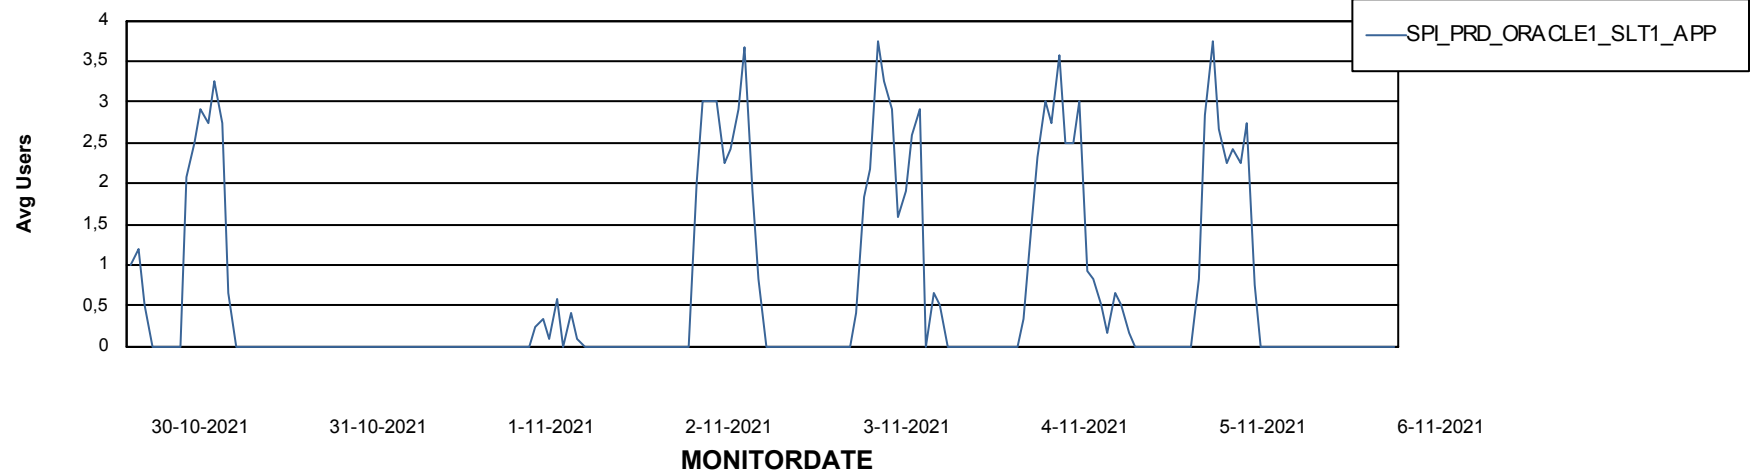

Avg users per day per ABS server