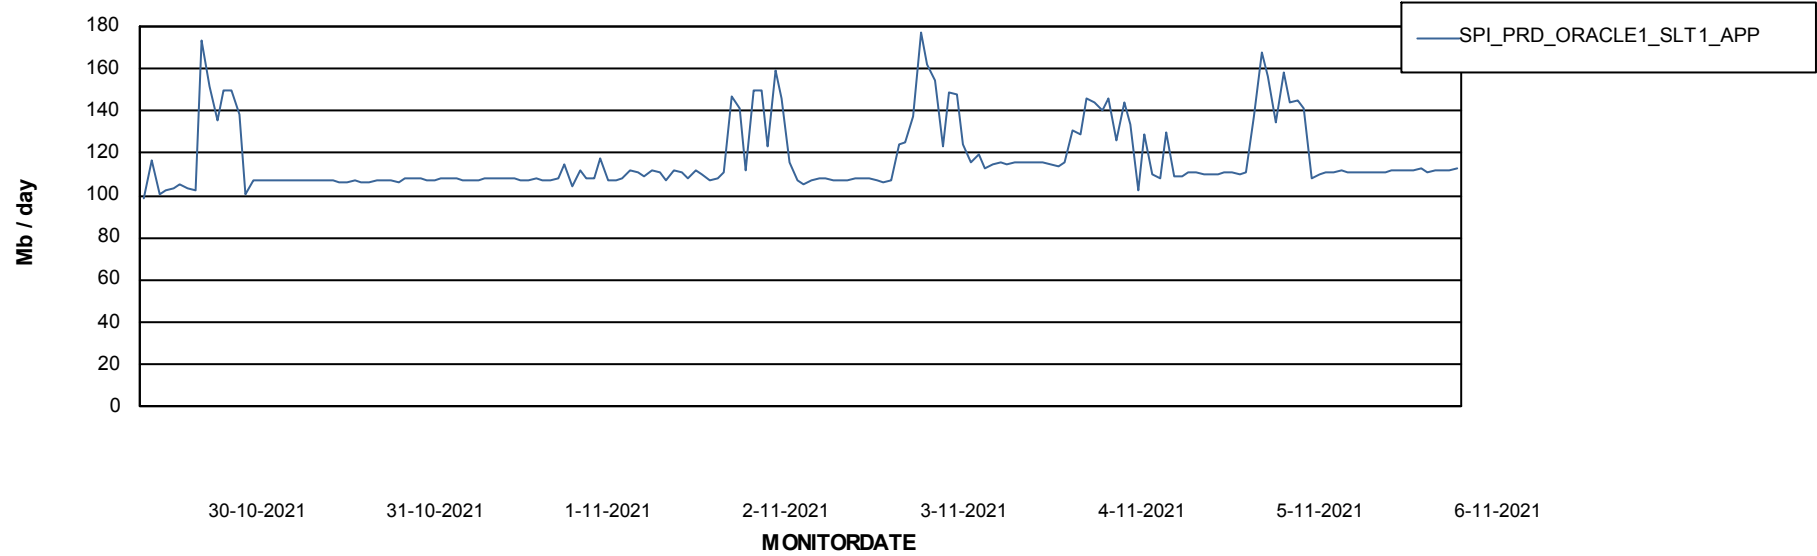

ABSSolute Application Server Services

Avg memory used per ABS Server Service