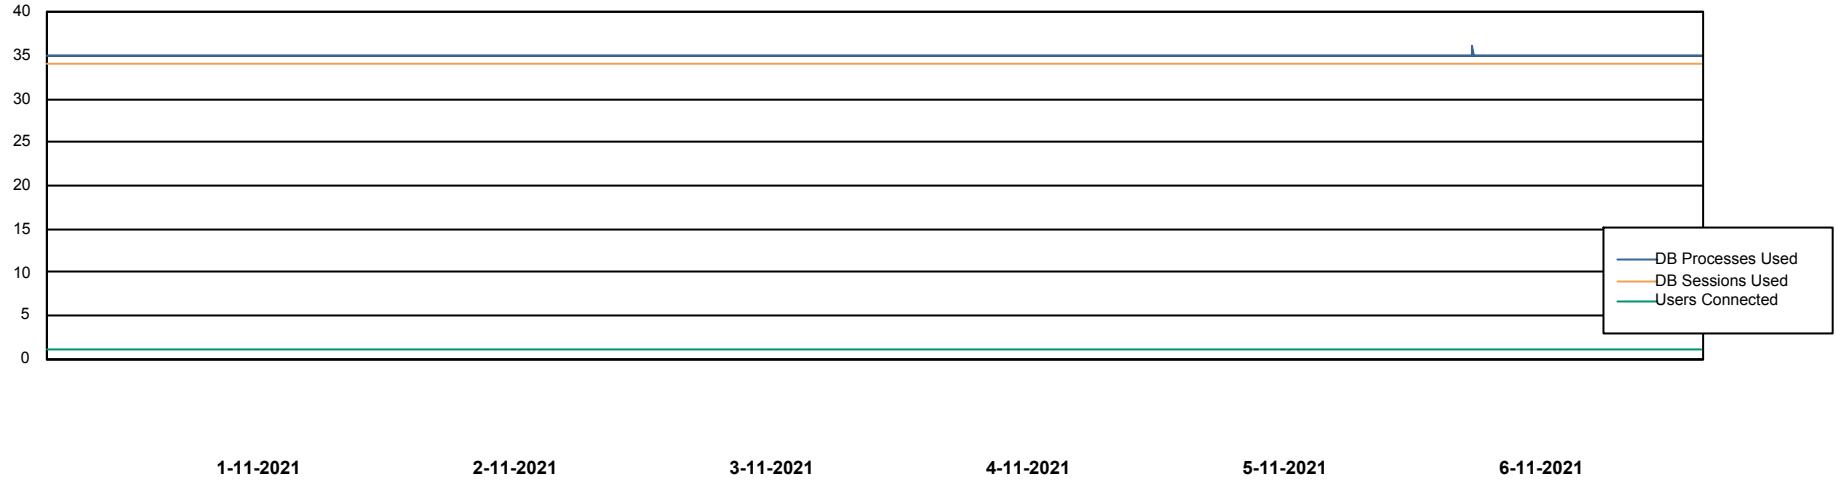

Database Performance RSS_DB_Standby (2020)

DB Processes Max 300
DB Sessions Max 472