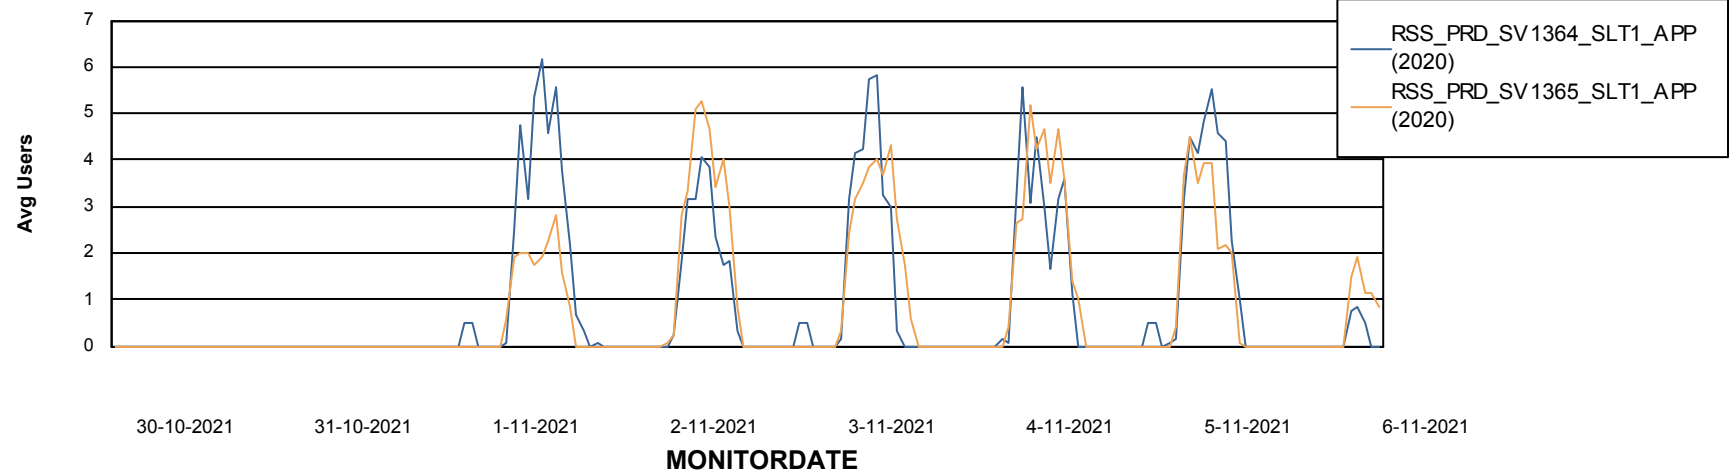

Weekly SLA Customer Report

Customer RSS Production
Database ID 52

ABSSolute Application Server Services

Avg memory used per ABS Server Service

Avg users per day per ABS server

Weekly SLA Customer Report

Customer RSS Production
Database ID 52