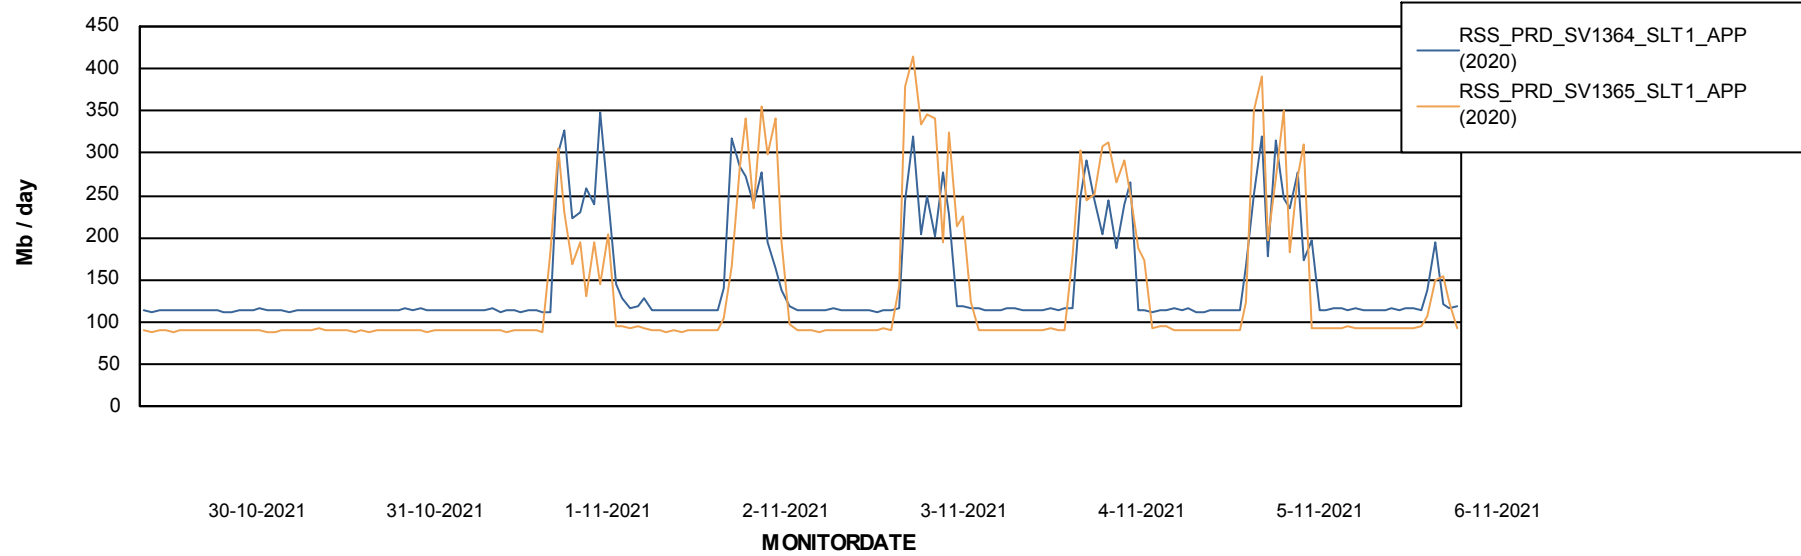

Database Tablespace RSS_DB_Primary (2020)

Date	Tablespace Name	Filesize (Gb)	Usedsize (Gb)	Percentage free
6-11-2021	ABSDATA	42	35	17
	INDX	46	38	17
5-11-2021	ABSDATA	42	35	17
	INDX	46	38	17
4-11-2021	ABSDATA	42	35	17
	INDX	46	38	17
3-11-2021	ABSDATA	42	35	17
	INDX	46	38	17
2-11-2021	ABSDATA	42	35	17
	INDX	46	38	17
1-11-2021	ABSDATA	42	35	17
	INDX	46	38	17
31-10-2021	ABSDATA	42	35	17
	INDX	46	38	17

Weekly SLA Customer Report

Customer RSS Production
Database ID 52

ABSSolute Application Server Services

Avg memory used per ABS Server Service

Avg users per day per ABS server

Weekly SLA Customer Report

Customer RSS Production
Database ID 52