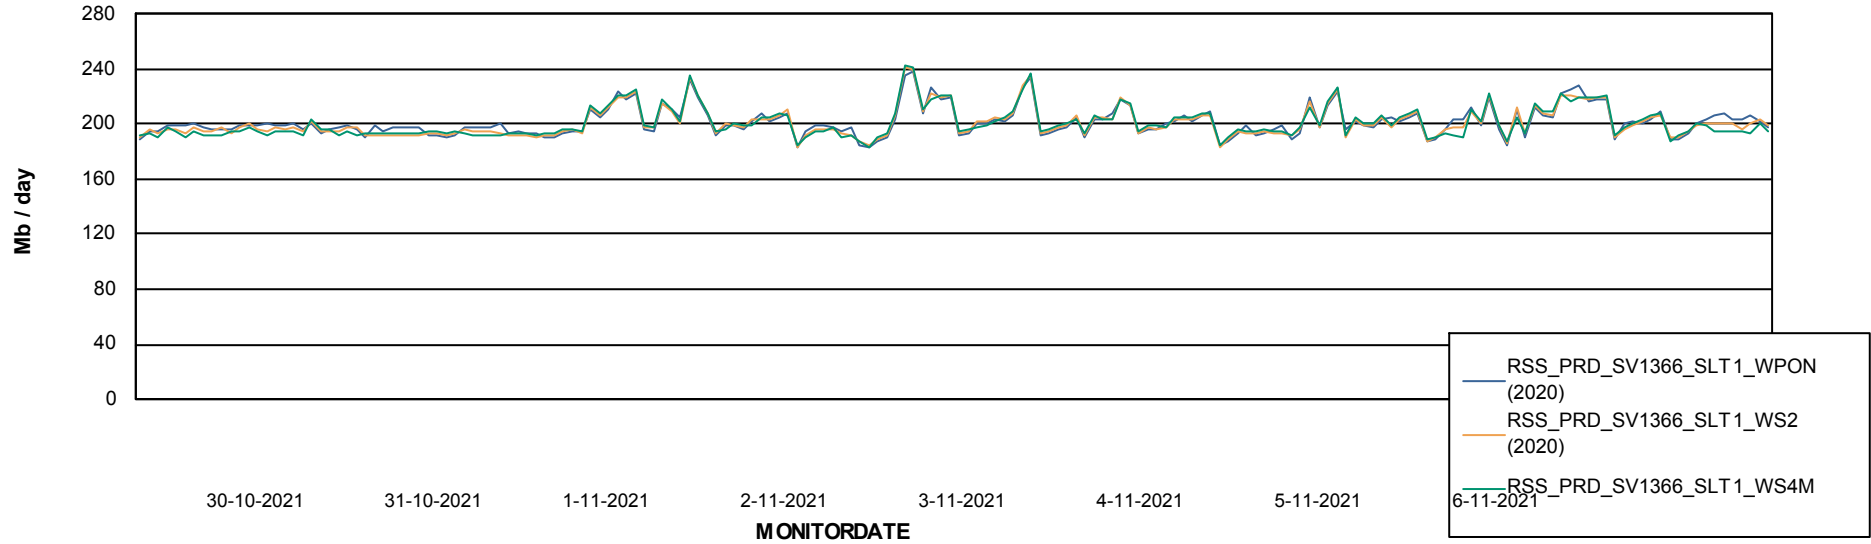

ABSSolute Application ReportServer Services

Avg memory used per ReportServer Service

Weekly SLA Customer Report

Customer RSS Production
Database ID 52

ABSSolute Web Component Services

Avg memory used per ABS Web component