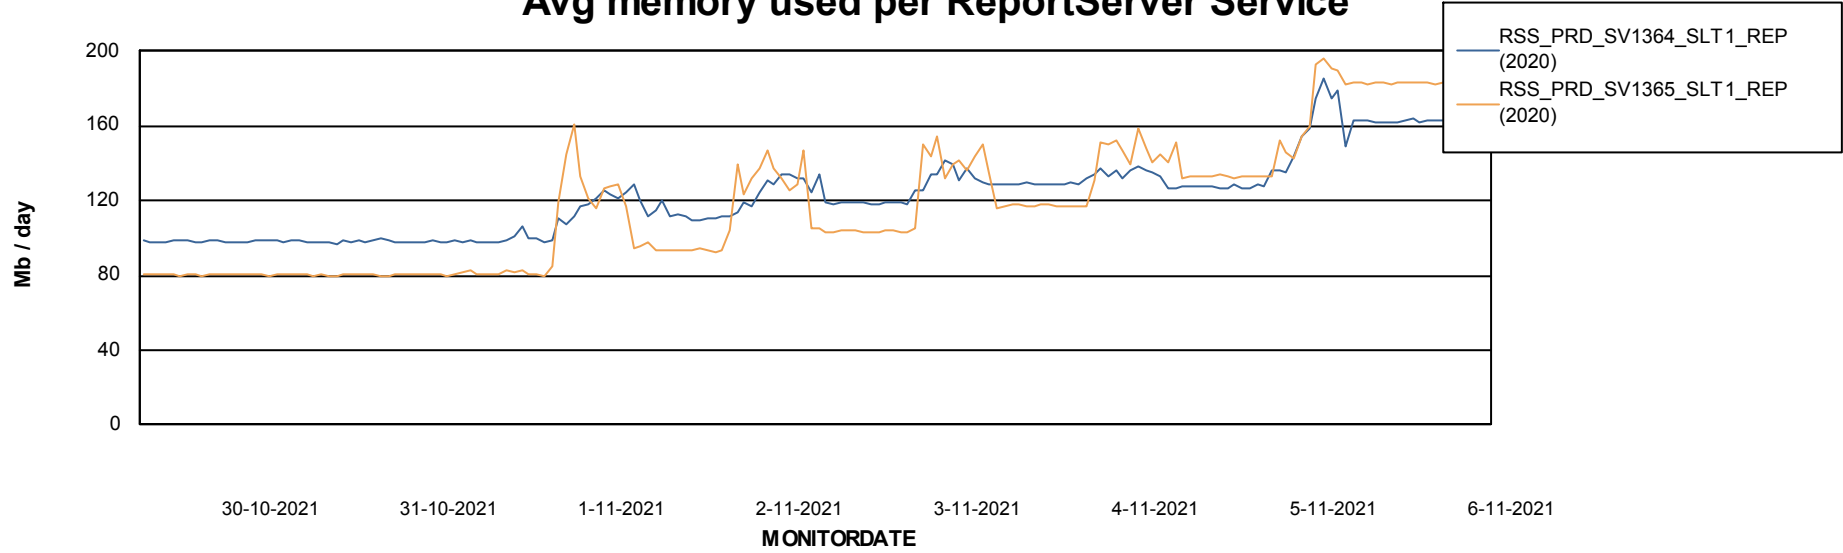

ABSSolute Application ReportServer Services

Avg memory used per ReportServer Service