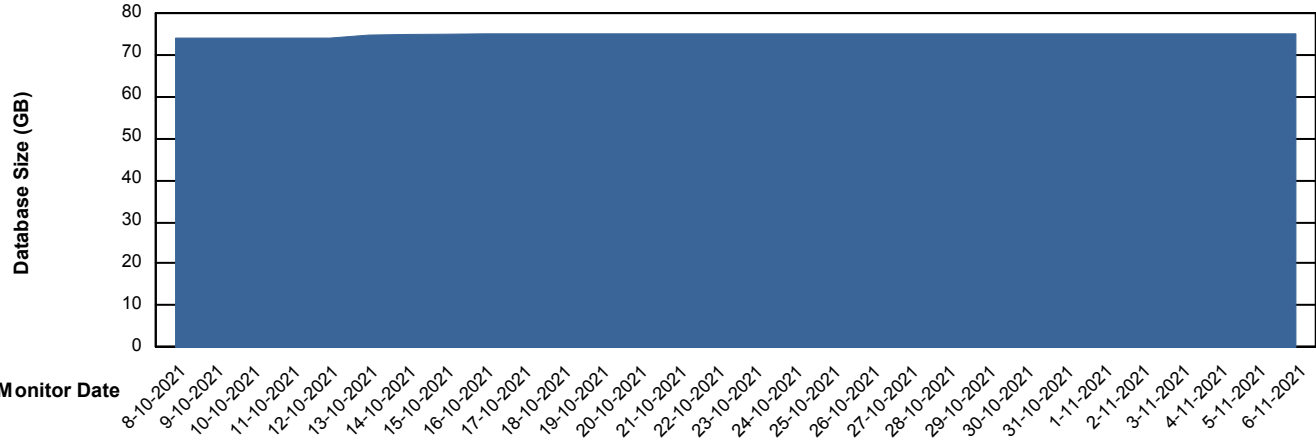

Database Performance RSS_DB_Standby (2020)

DB Processes Max 300
DB Sessions Max 472

Weekly SLA Customer Report

Customer RSS Production
 Database ID 52

DATABASE SIZE RSS_DB_Primary (2020)

Database growth over last month

Database Tablespace RSS_DB_Primary (2020)

Date	Tablespace Name	Filesize (Gb)	Usedsize (Gb)	Percentage free
6-11-2021	ABSDATA	42	35	17
	INDX	46	38	17
5-11-2021	ABSDATA	42	35	17
	INDX	46	38	17
4-11-2021	ABSDATA	42	35	17
	INDX	46	38	17
3-11-2021	ABSDATA	42	35	17
	INDX	46	38	17
2-11-2021	ABSDATA	42	35	17
	INDX	46	38	17
1-11-2021	ABSDATA	42	35	17
	INDX	46	38	17
31-10-2021	ABSDATA	42	35	17
	INDX	46	38	17