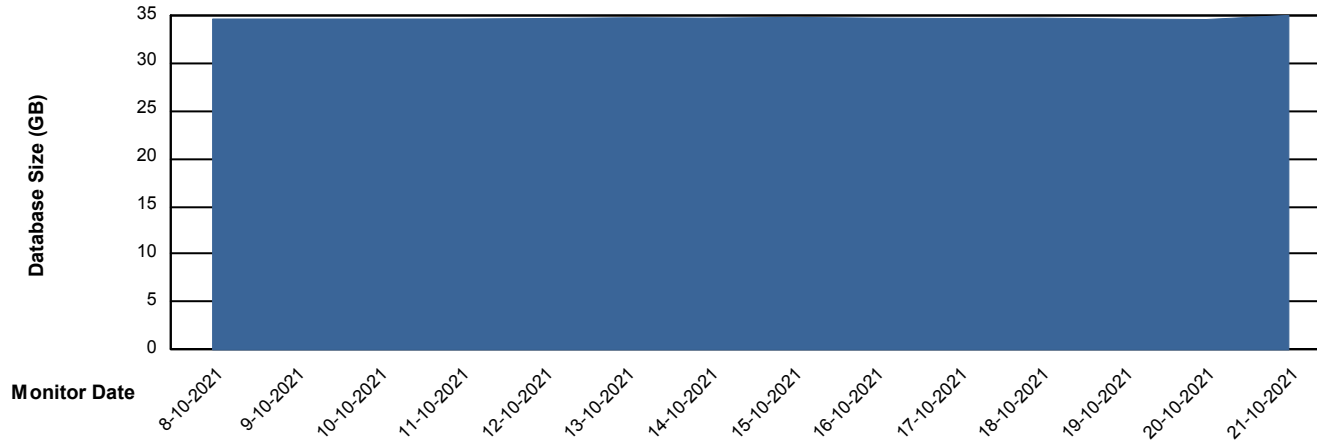

Weekly SLA Customer Report

Customer PUS Production
Database ID 79

Weekly SLA Customer Report

Customer PUS Production
Database ID 79

DATABASE SIZE PUSDB_BI

Database growth over last month

DATABASE SIZE PUSDB_Production

Database growth over last month

Weekly SLA Customer Report

Customer PUS Production
Database ID 79

Standby Database Health PUS Production

Recovery lag for last 7 days