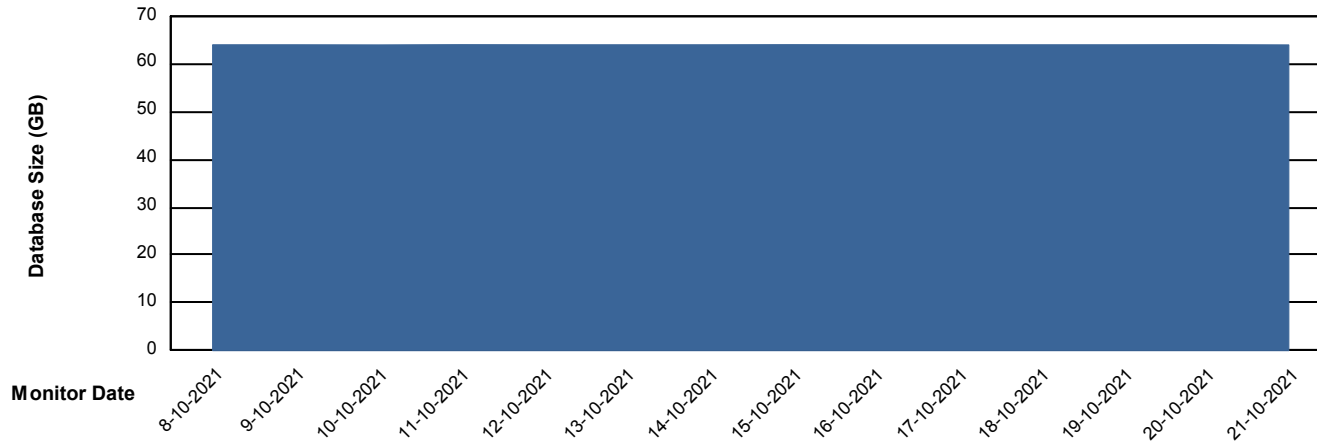

Weekly SLA Customer Report

Customer PUS Production
Database ID 79

Weekly SLA Customer Report

Customer PUS Production
Database ID 79

DATABASE SIZE PUSDB_BI

Database growth over last month

DATABASE SIZE PUSDB_Production

Database growth over last month

Weekly SLA Customer Report

Customer PUS Production
Database ID 79

Standby Database Health PUS Production

Recovery lag for last 7 days