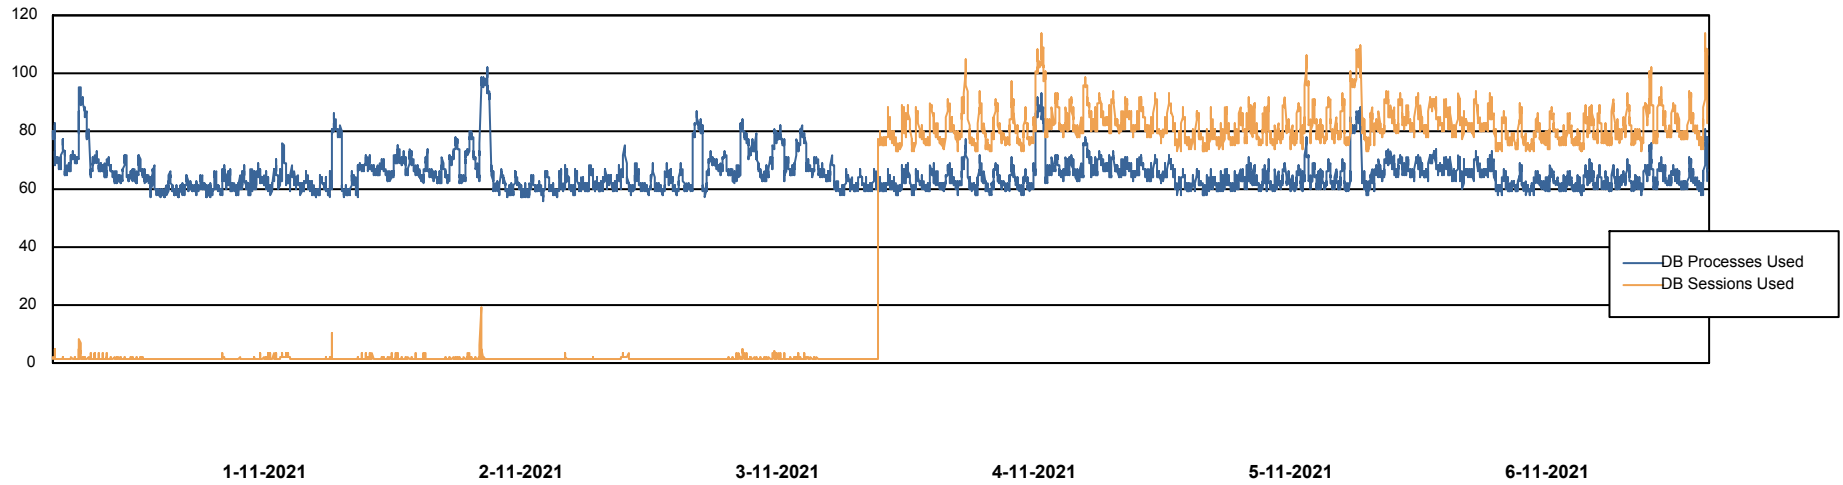

Database Performance NIXDB_BI

DB Processes Max 300