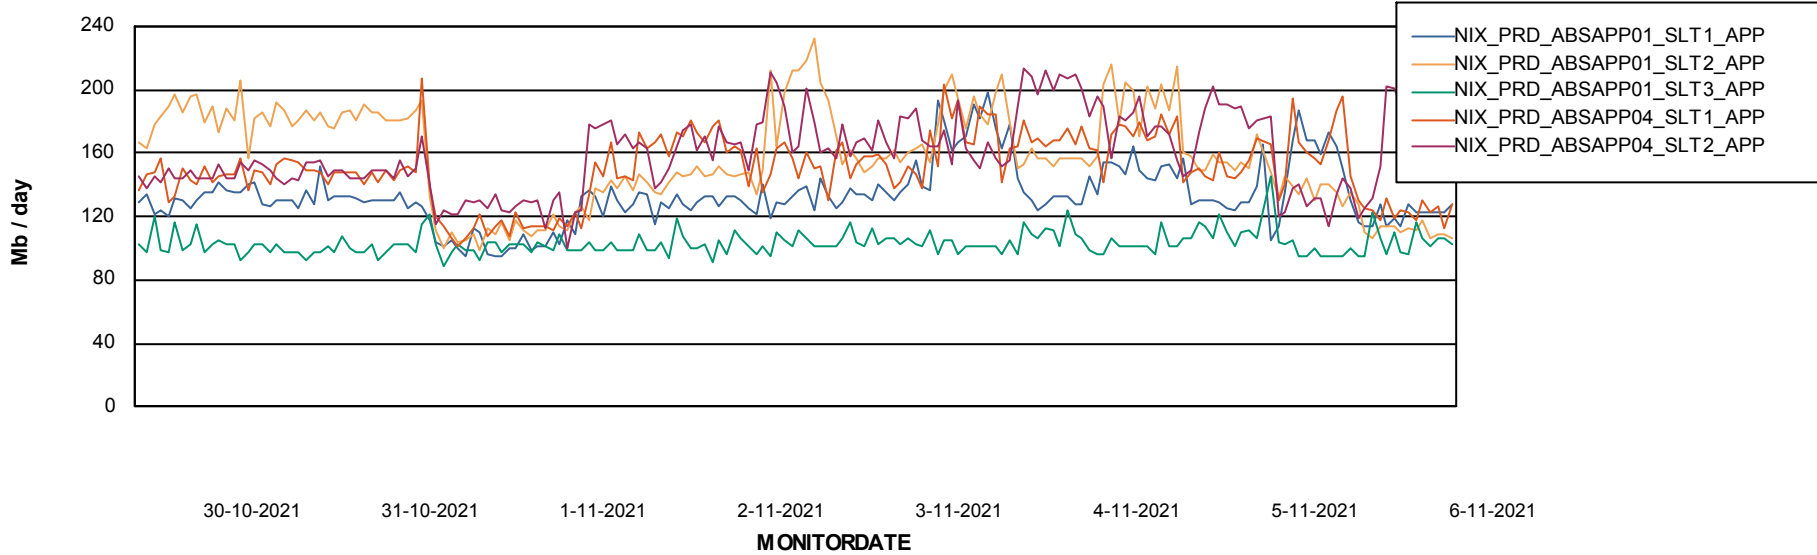

ABSSolute Application Server Services

Avg memory used per ABS Server Service