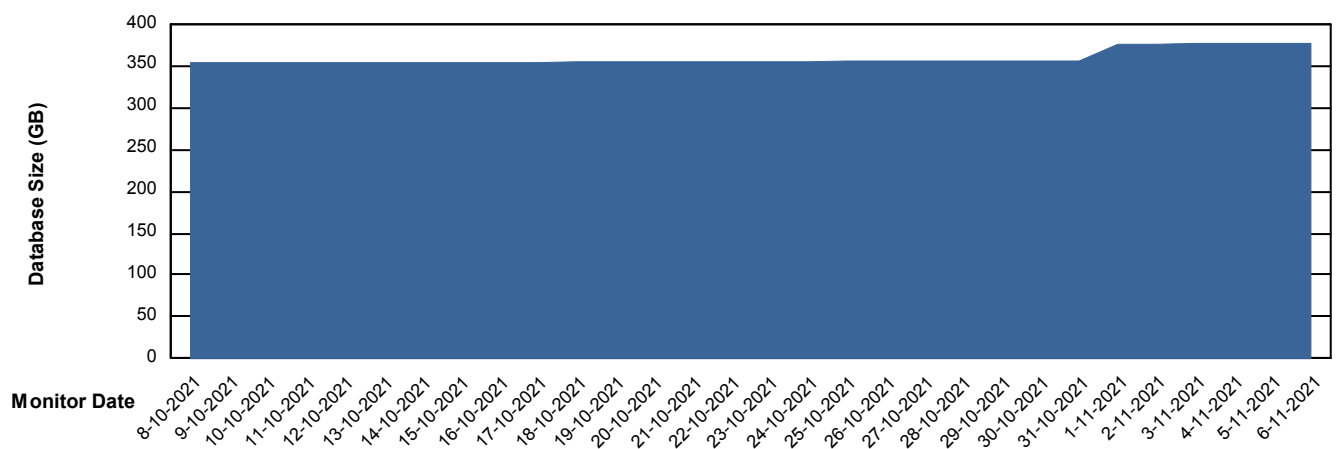

DB Processes Max 1,500

Weekly SLA Customer Report

Customer NIX_Production
Database ID 51

Database Performance NIXDB_Standby

DB Processes Max 300

Weekly SLA Customer Report

Customer NIX_Production
 Database ID 51

DATABASE SIZE NIXDB_BI

Database growth over last month

DATABASE SIZE NIXDB_Production

Database growth over last month

Weekly SLA Customer Report

Customer NIX_Production
Database ID 51

Database Tablespace NIXDB_BI