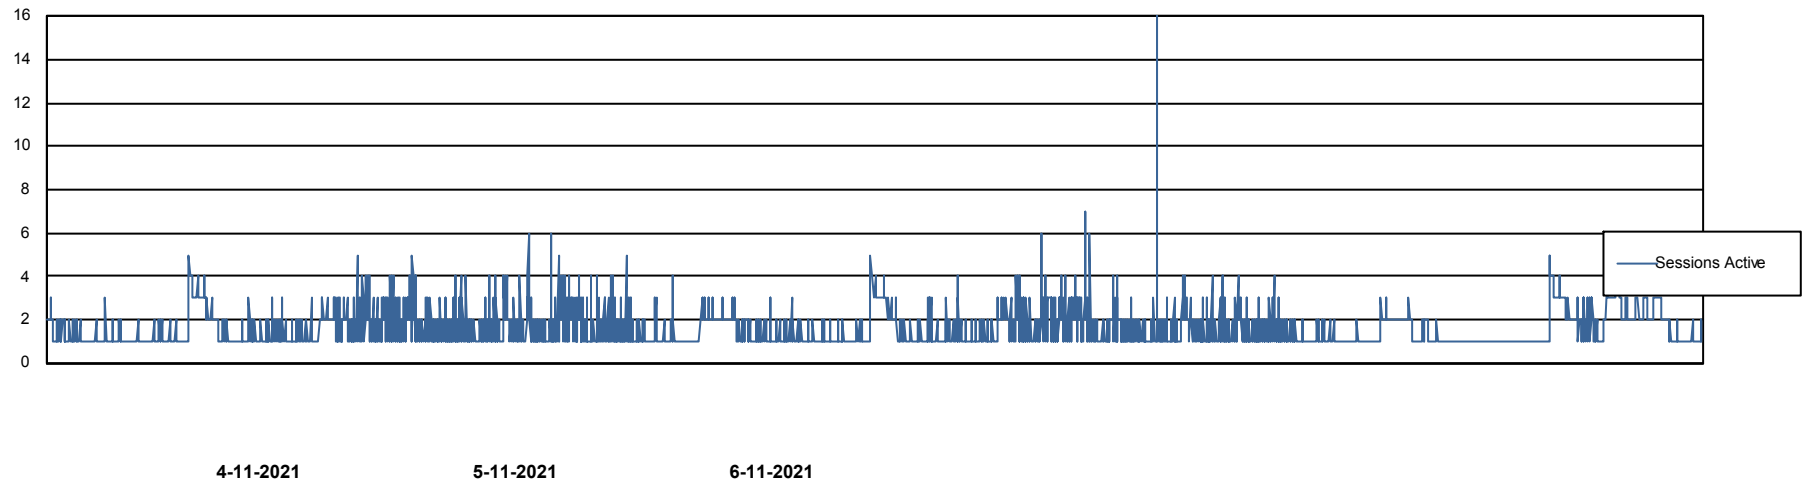

Database Performance NIXDB_Production

DB Processes Max 1,500