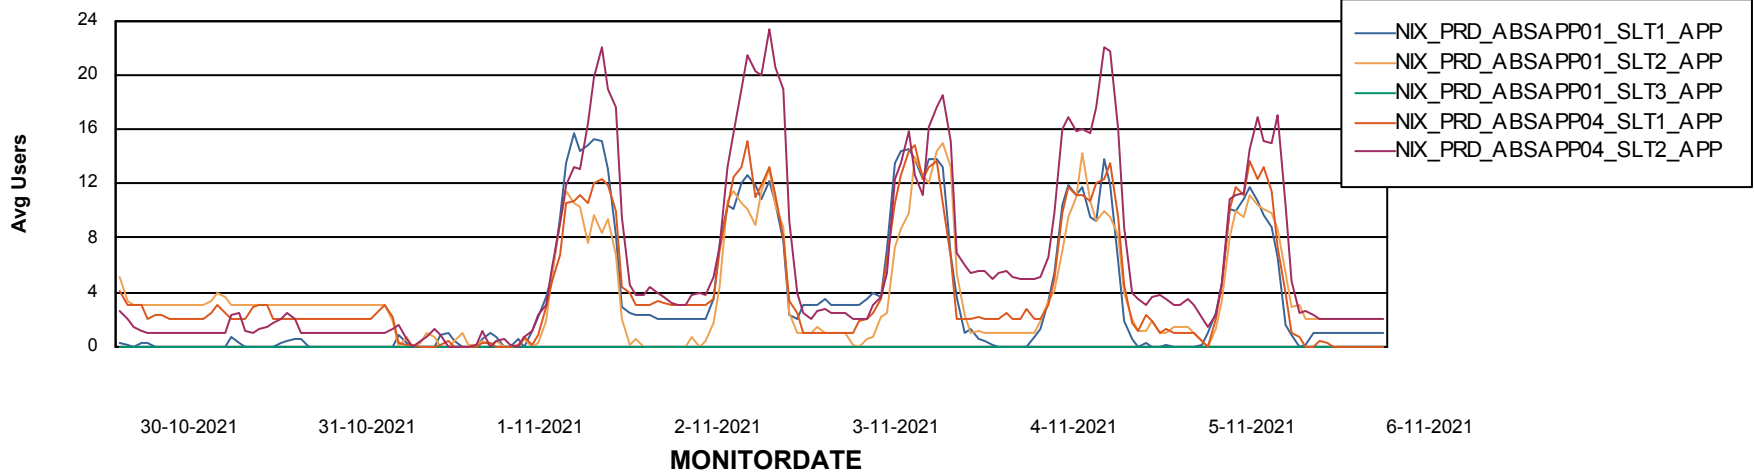

Weekly SLA Customer Report

Customer NIX_Production
Database ID 51

ABSSolute Application Server Services

Avg memory used per ABS Server Service

Avg users per day per ABS server

Weekly SLA Customer Report

Customer NIX_Production
Database ID 51