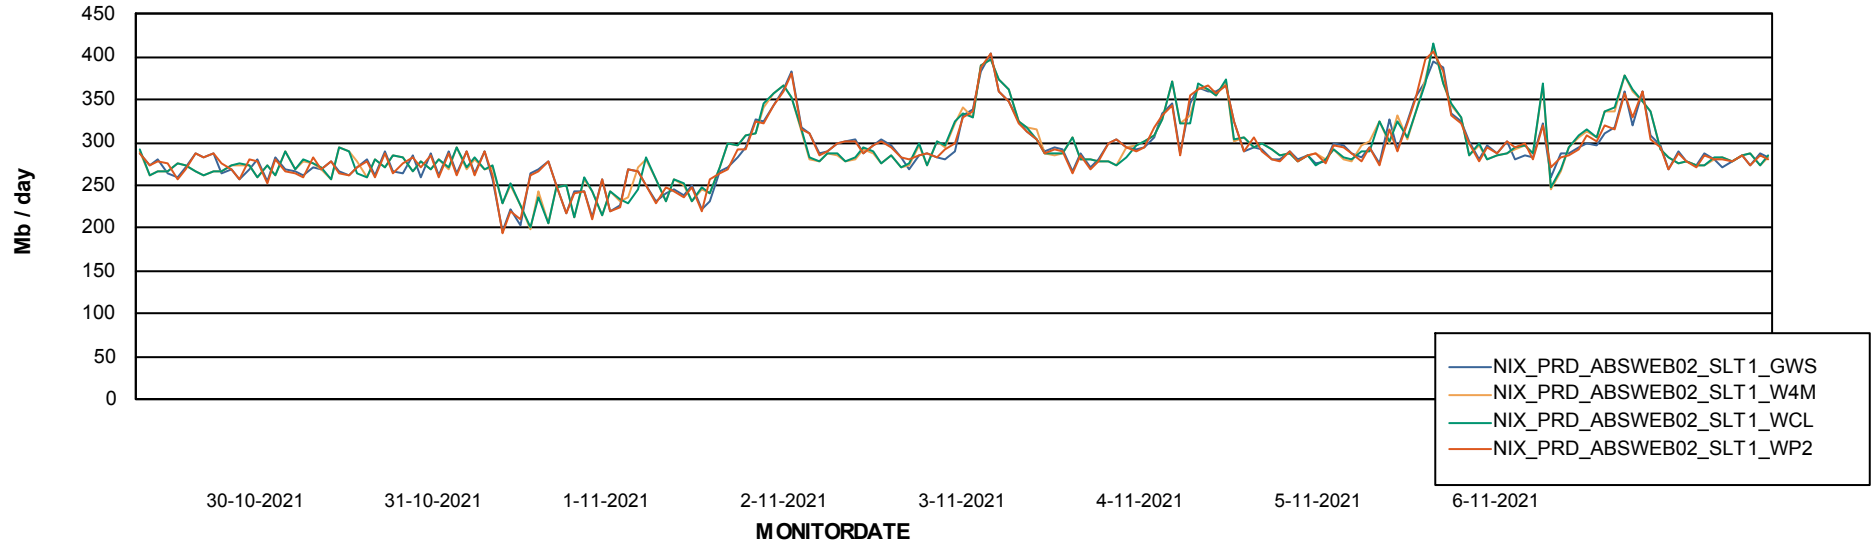

ABSSolute Application ReportServer Services

Avg memory used per ReportServer Service

Weekly SLA Customer Report

Customer NIX_Production
Database ID 51

ABSSolute Web Component Services

Avg memory used per ABS Web component