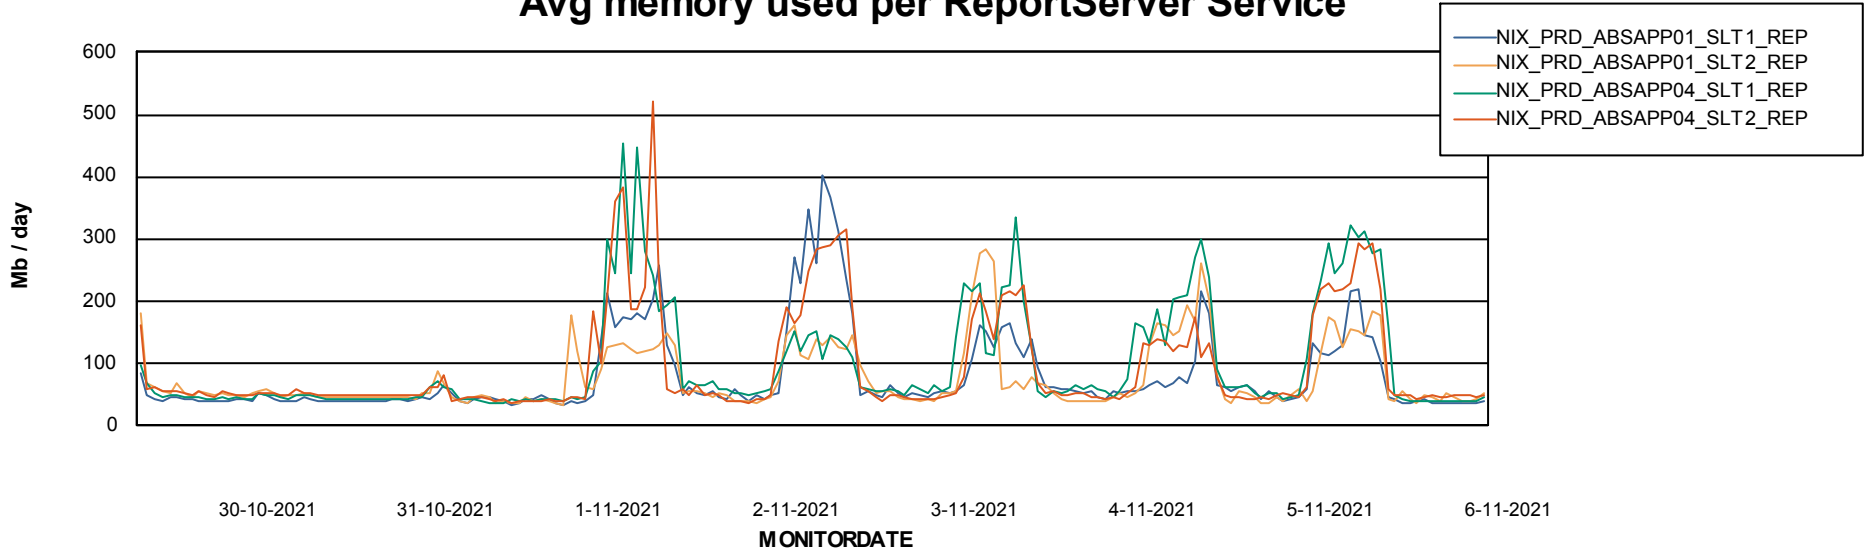

ABSSolute Application ReportServer Services

Avg memory used per ReportServer Service