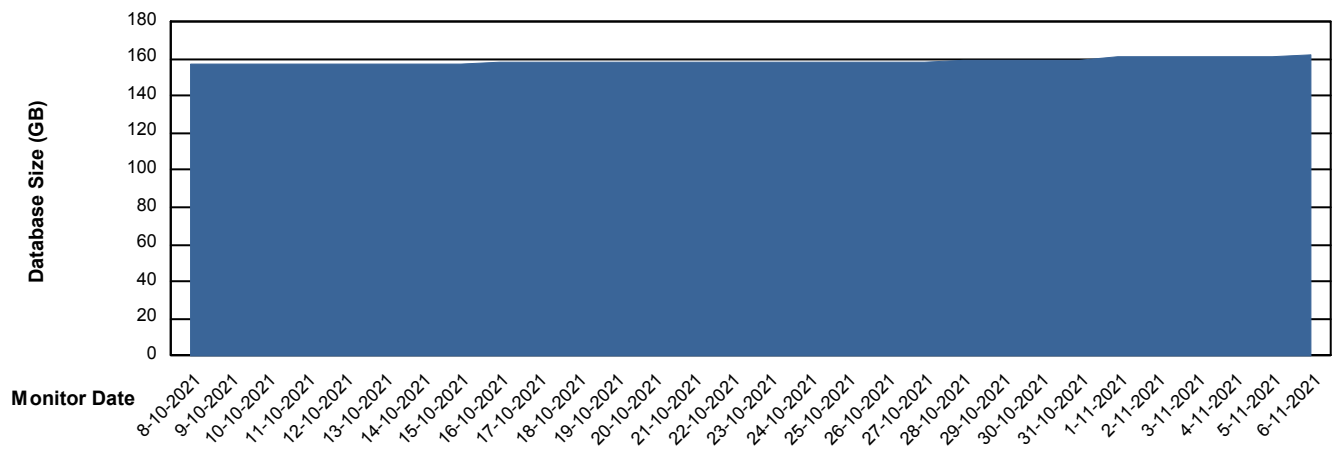

DB Processes Max 1,500

Weekly SLA Customer Report

Customer NIX_Production
Database ID 51

Database Performance NIXDB_Standby

DB Processes Max 300

Weekly SLA Customer Report

Customer NIX_Production
 Database ID 51

DATABASE SIZE NIXDB_BI

Database growth over last month

DATABASE SIZE NIXDB_Production

Database growth over last month

Weekly SLA Customer Report

Customer NIX_Production
Database ID 51

Database Tablespace NIXDB_BI