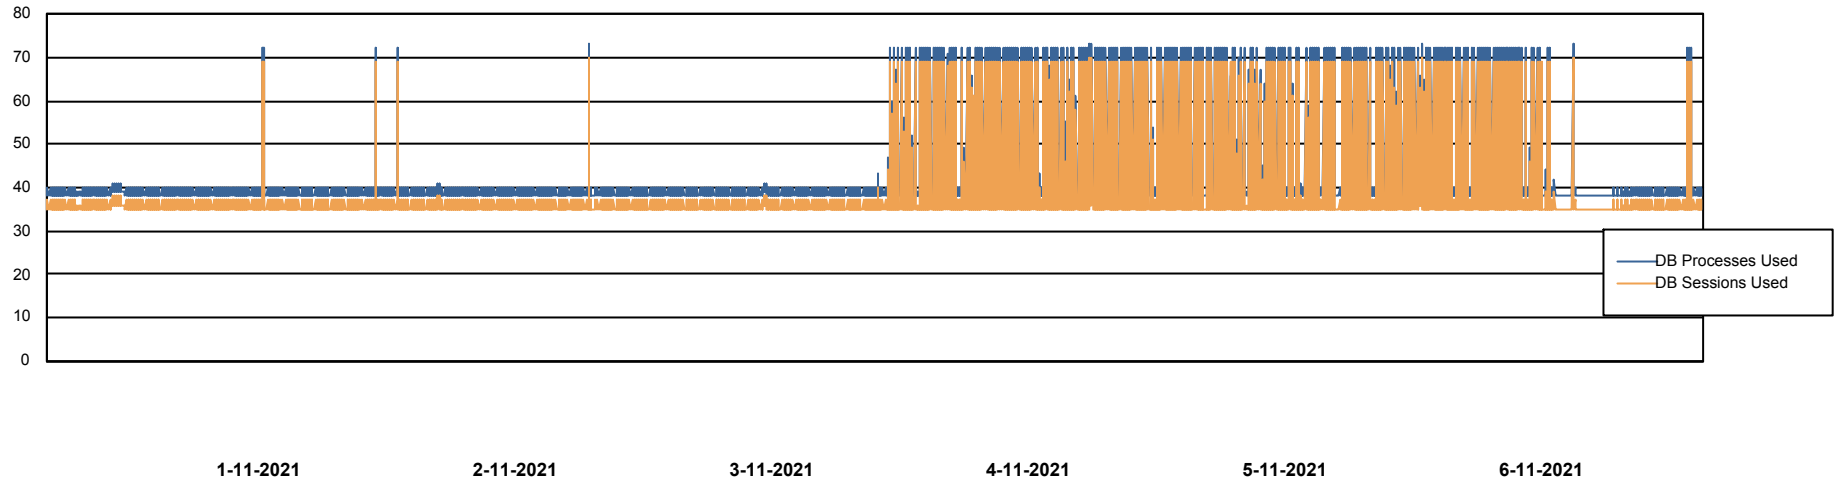

DB Processes Max 1,500

Weekly SLA Customer Report

Customer NIX_Production
Database ID 51

Database Performance NIXDB_Standby

DB Processes Max 300

Weekly SLA Customer Report

Customer NIX_Production
 Database ID 51

DATABASE SIZE NIXDB_BI

Database growth over last month

DATABASE SIZE NIXDB_Production

Database growth over last month

Weekly SLA Customer Report

Customer NIX_Production
Database ID 51

Database Tablespace NIXDB_BI