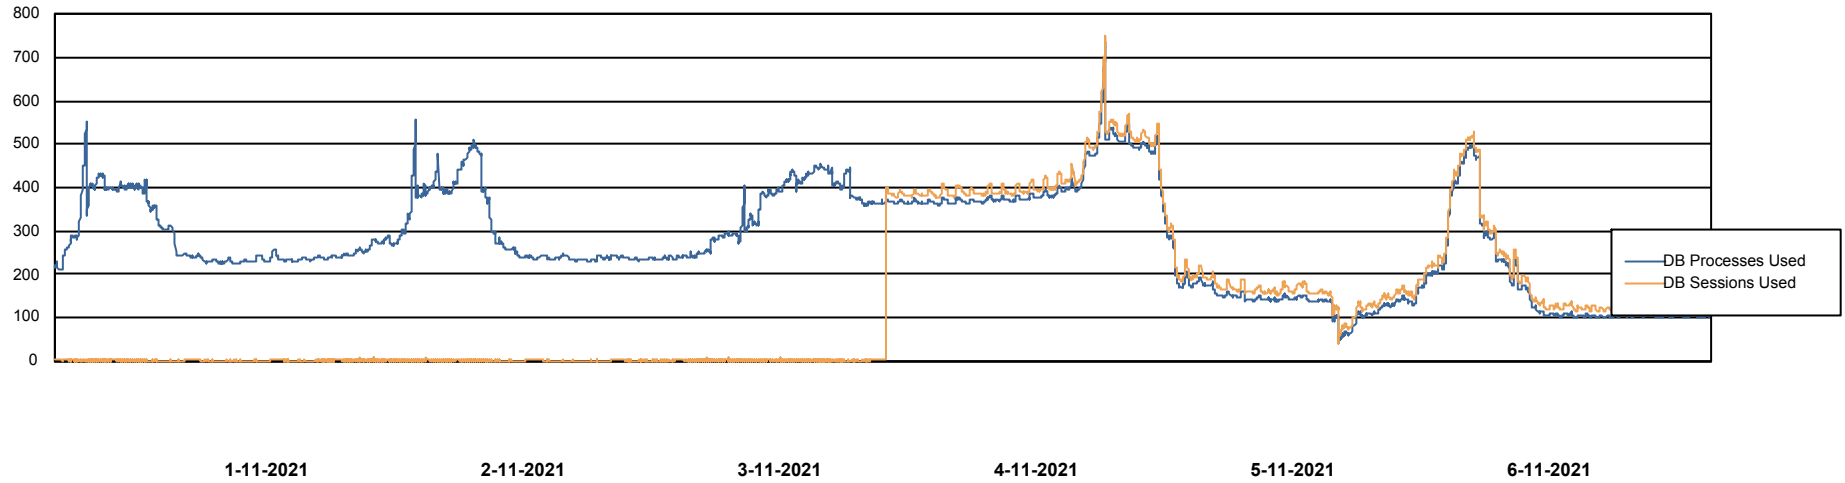

Database Performance NIXDB_Production

DB Processes Max 1,500