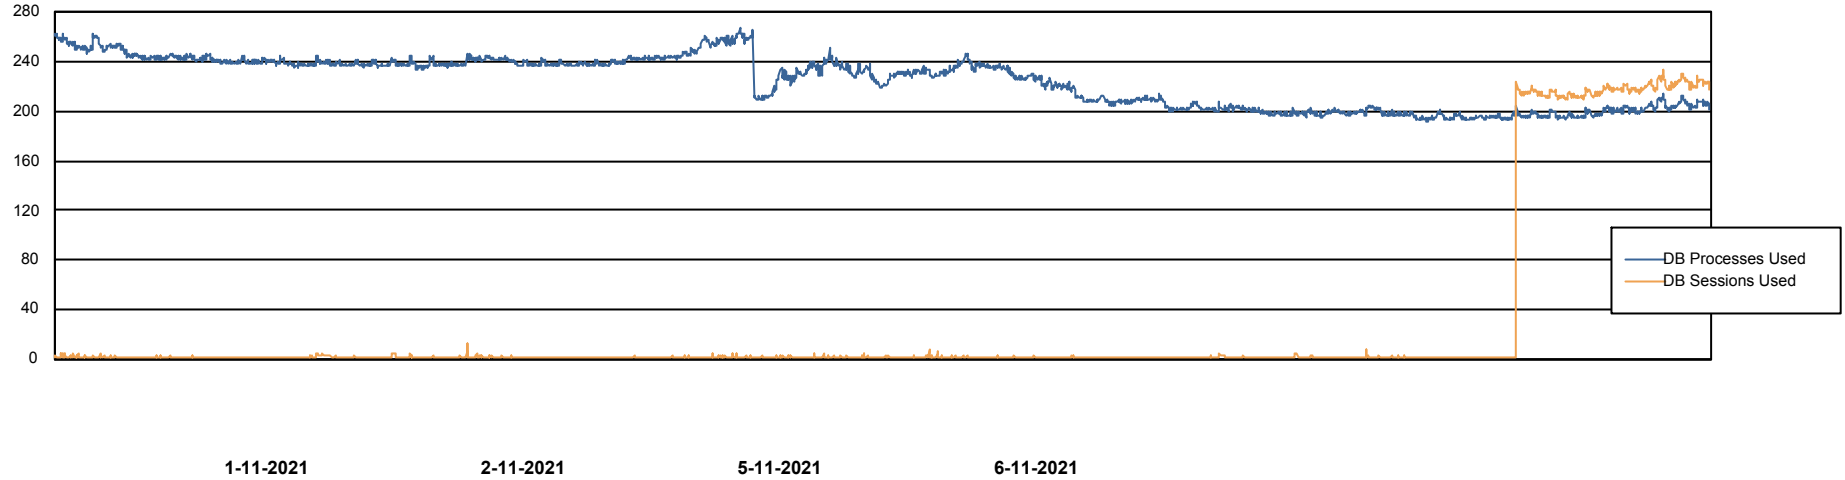

Database Performance LTS_PROD_CLSABSD01_PRDB

DB Processes Max 1,000
DB Processes Max 4