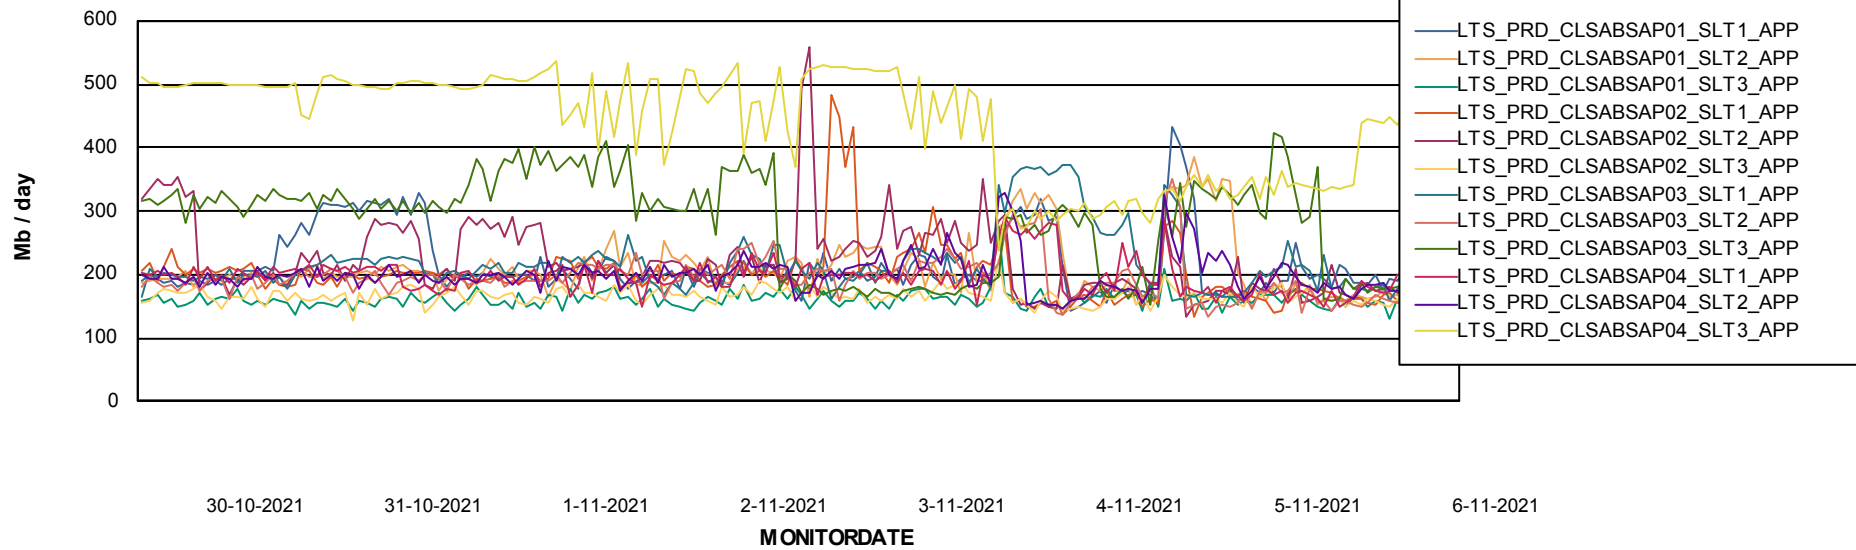

ABSSolute Application Server Services

Avg memory used per ABS Server Service