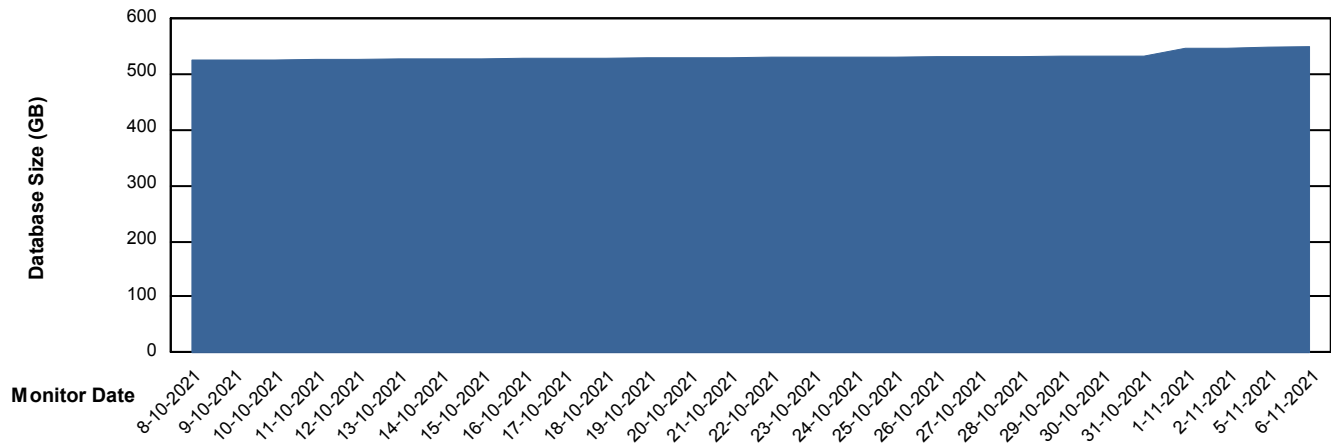

DATABASE SIZE LTS_PROD_CLSABSDB01_PRDB

Database growth over last month