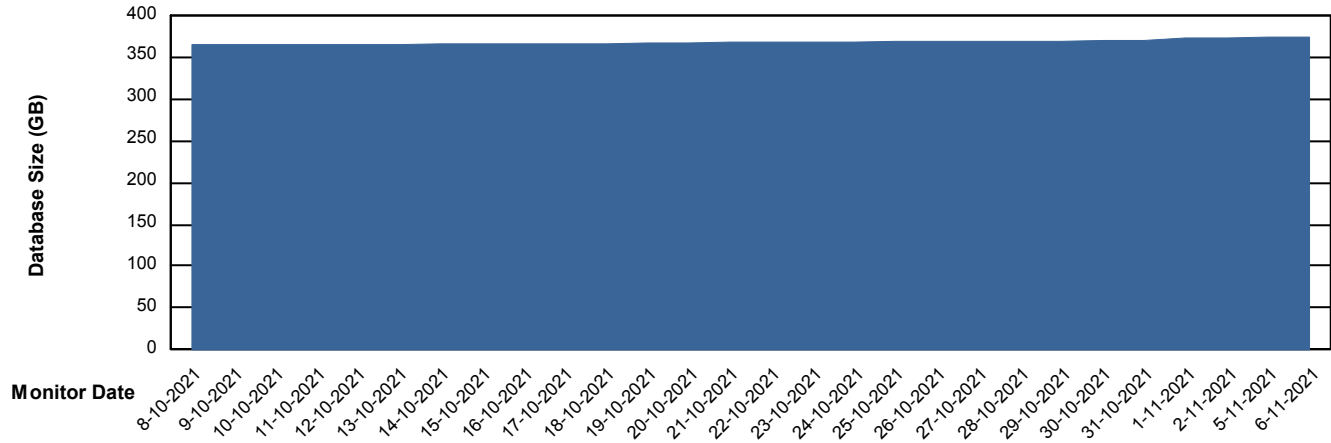

DB Processes Max 4
DB Processes Max 1,000
DB Processes Max 0

Weekly SLA Customer Report

Customer LTS(CleanLease)_Production
Database ID 126

DATABASE SIZE LTS_PROD_CLSABSBI01_BI

Database growth over last month