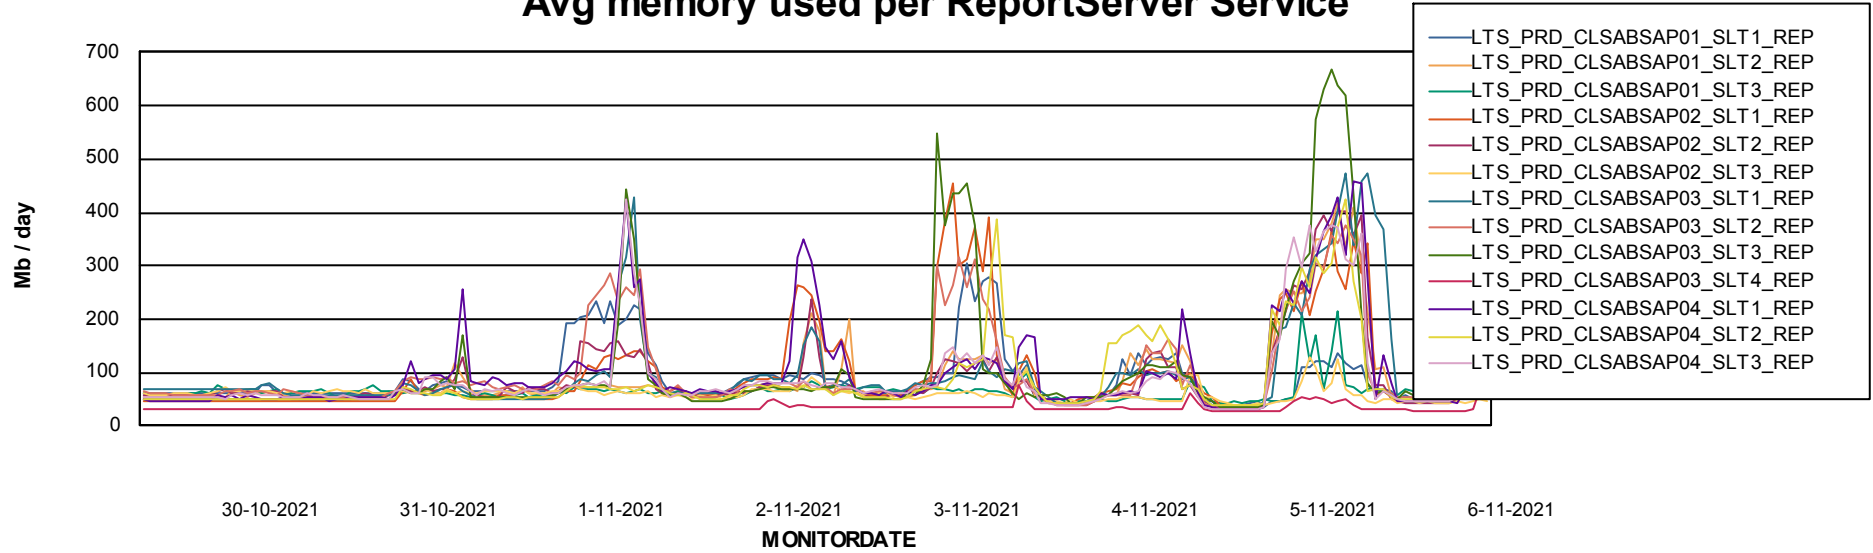

ABSSolute Application ReportServer Services

Avg memory used per ReportServer Service