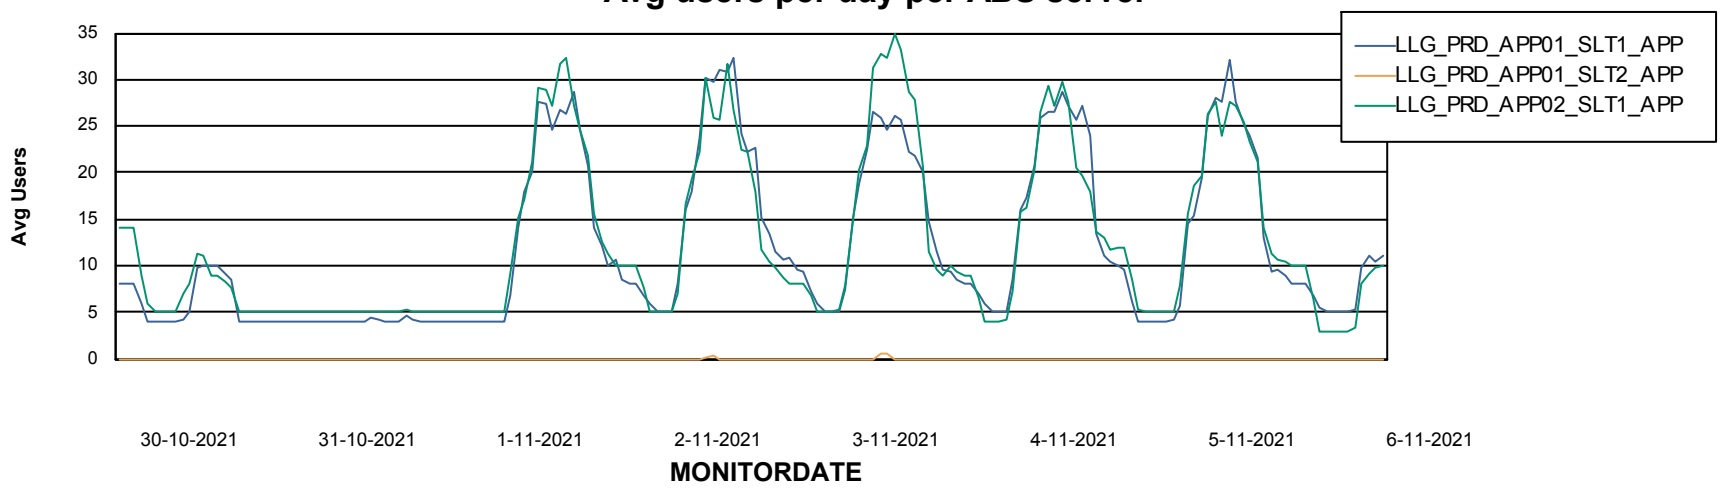

Avg users per day per ABS server