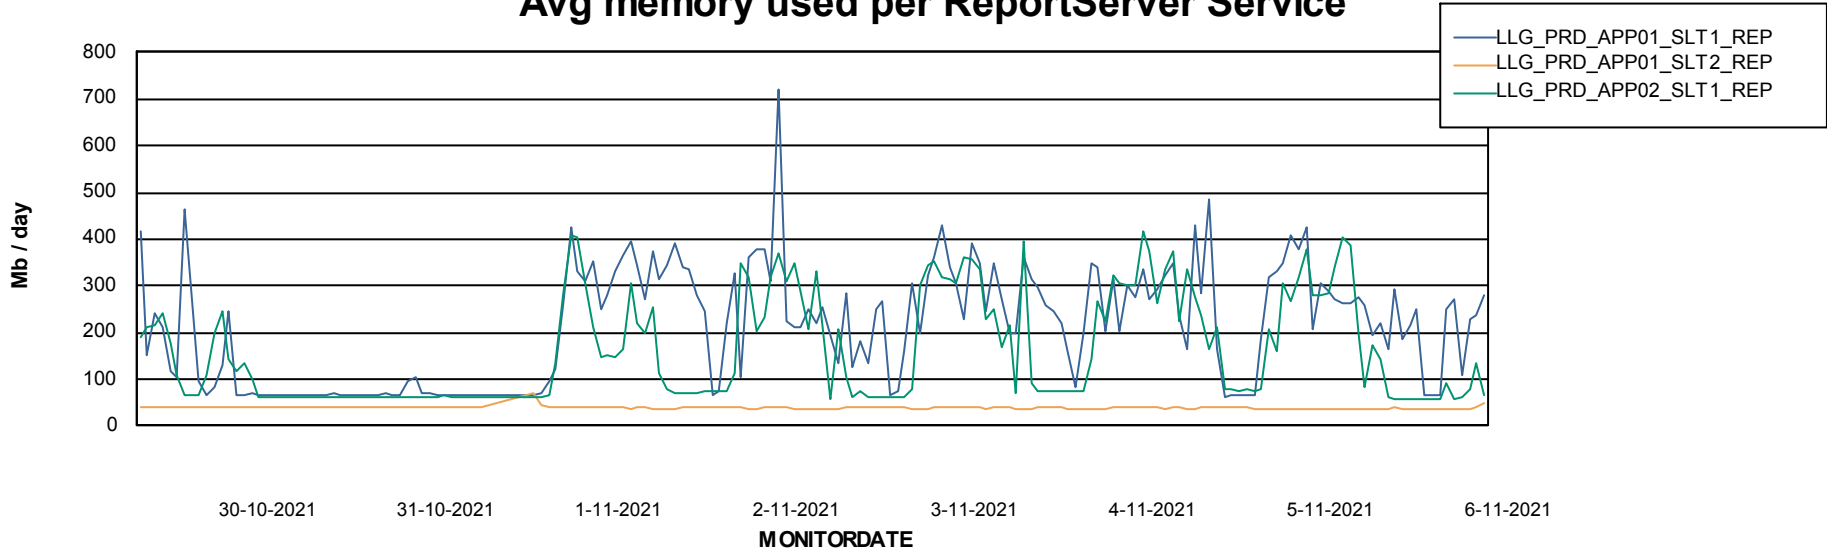

ABSSolute Application Server Services

Avg memory used per ReportServer Service