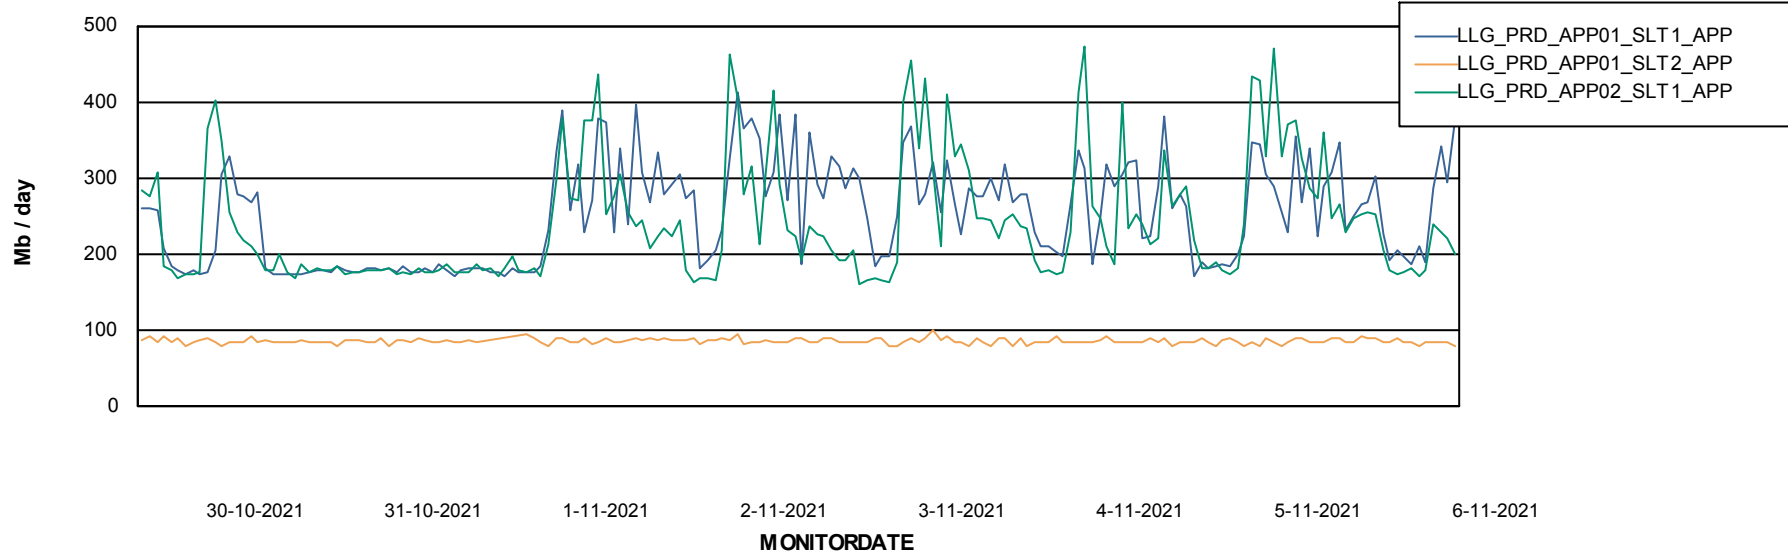

Weekly SLA Customer Report

Customer LLG_Production
Database ID 53

BI last ETL error for	LLGDBBI_Production
ma, 1-11-2021	None
di, 2-11-2021	None
za, 6-11-2021	None
zo, 31-10-2021	None
za, 6-11-2021	None
do, 4-11-2021	None
wo, 3-11-2021	None
vr, 5-11-2021	None
vr, 5-11-2021	None
do, 4-11-2021	None
ma, 1-11-2021	None
di, 2-11-2021	None
zo, 31-10-2021	None
wo, 3-11-2021	None

Weekly SLA Customer Report

Customer LLG_Production
Database ID 53

ABSSolute Application Server Services

Avg memory used per ABS Server Service

Weekly SLA Customer Report

Customer LLG_Production
Database ID 53