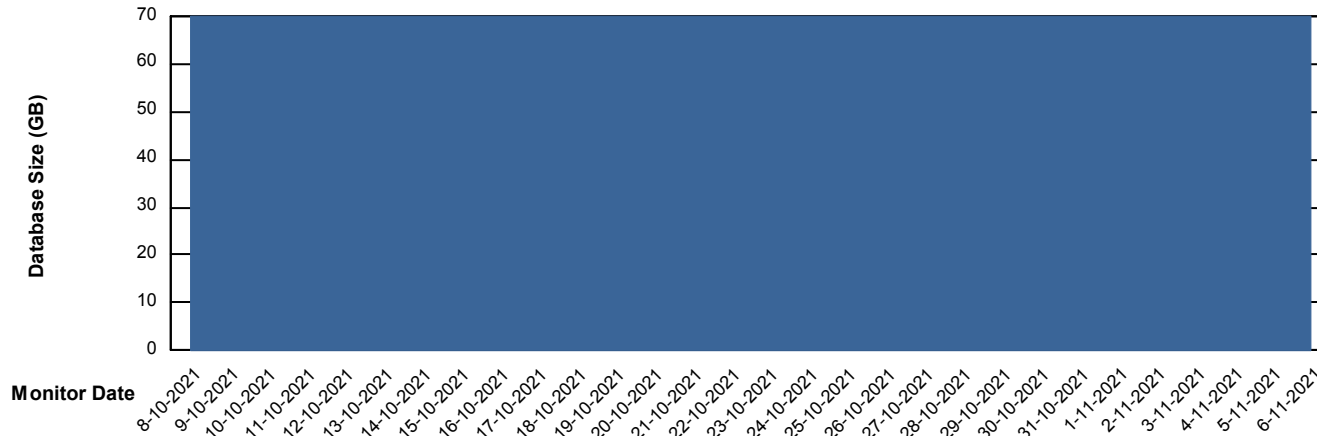

DATABASE SIZE KLA_TST_KLAHQORA04_DB

Database growth over last month