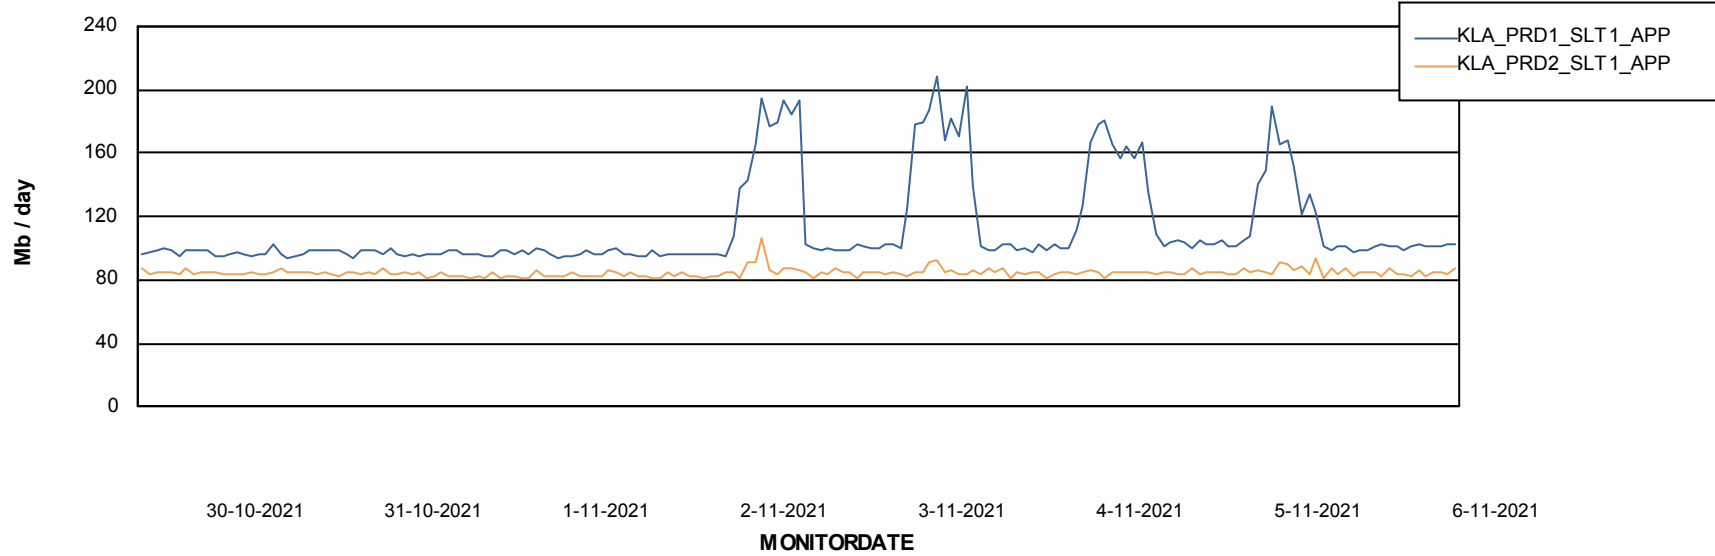

ABSSolute Application Server Services

Avg memory used per ABS Server Service