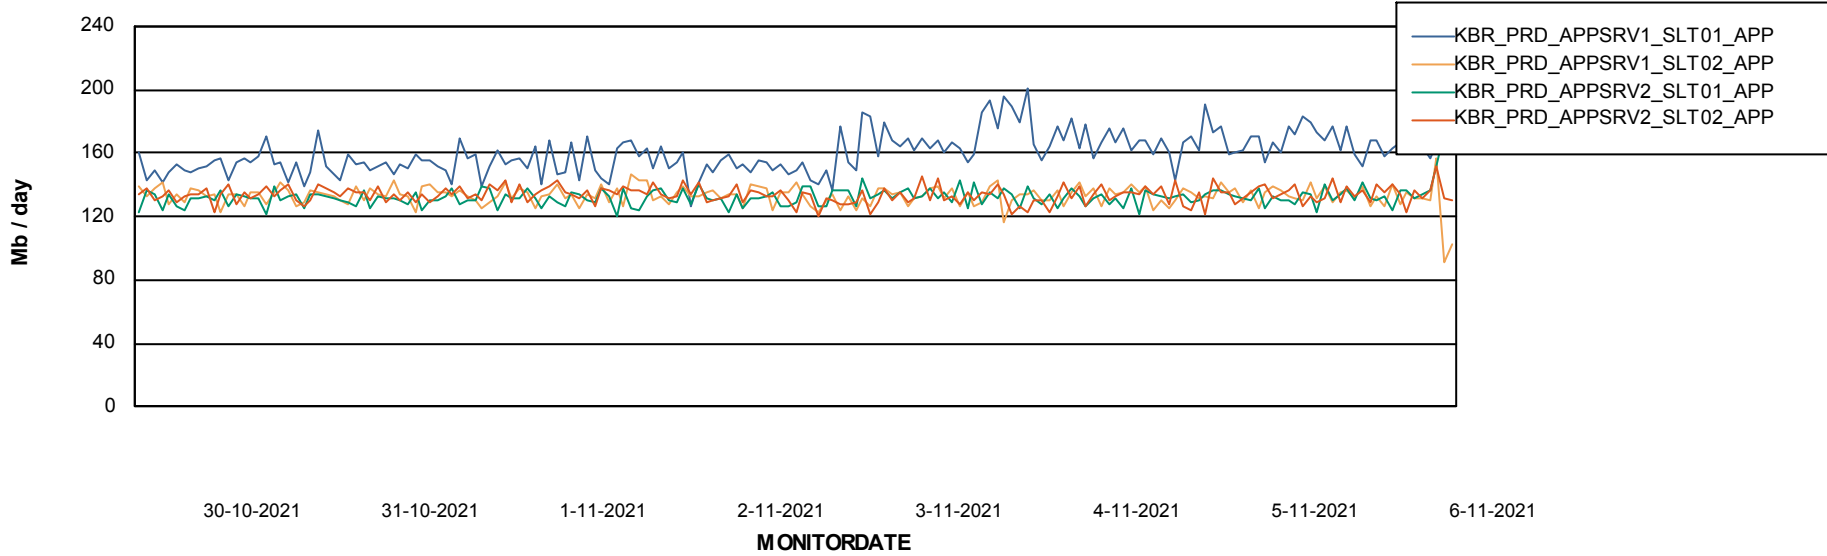

Date	Tablespace Name	Filesize (Gb)	Usedsize (Gb)	Percentage free
6-11-2021	ABSDATA	4	1	72
	INDX	8	0	100
5-11-2021	ABSDATA	4	1	76
	INDX	8	0	100
4-11-2021	ABSDATA	4	1	76
	INDX	8	0	100
3-11-2021	ABSDATA	4	1	76
	INDX	8	0	100
2-11-2021	ABSDATA	4	1	77
	INDX	8	0	100
1-11-2021	ABSDATA	4	1	77
	INDX	8	0	100
31-10-2021	ABSDATA	4	1	77
	INDX	8	0	100

Weekly SLA Customer Report

Customer KBR_Production
Database ID 117

ABSSolute Application Server Services

Avg memory used per ABS Server Service

Weekly SLA Customer Report

Customer KBR_Production
Database ID 117