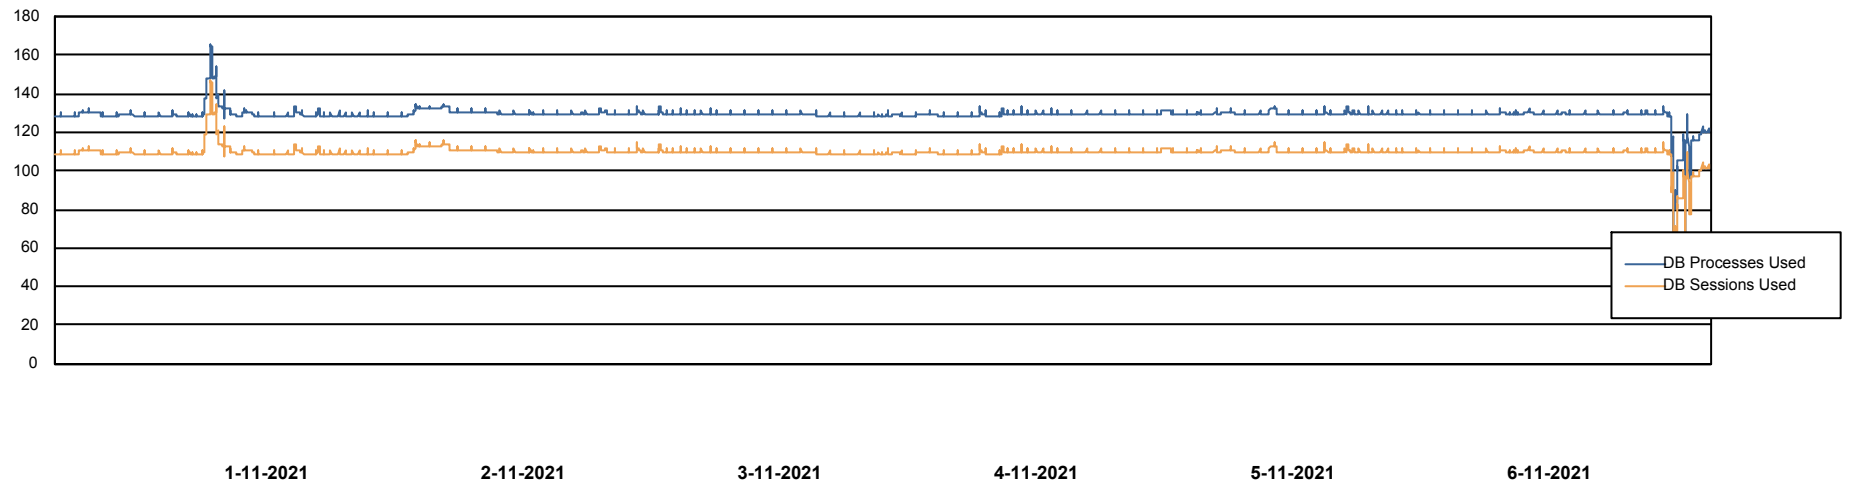

Database Performance KBR_PRD_DB-SRV1_DB