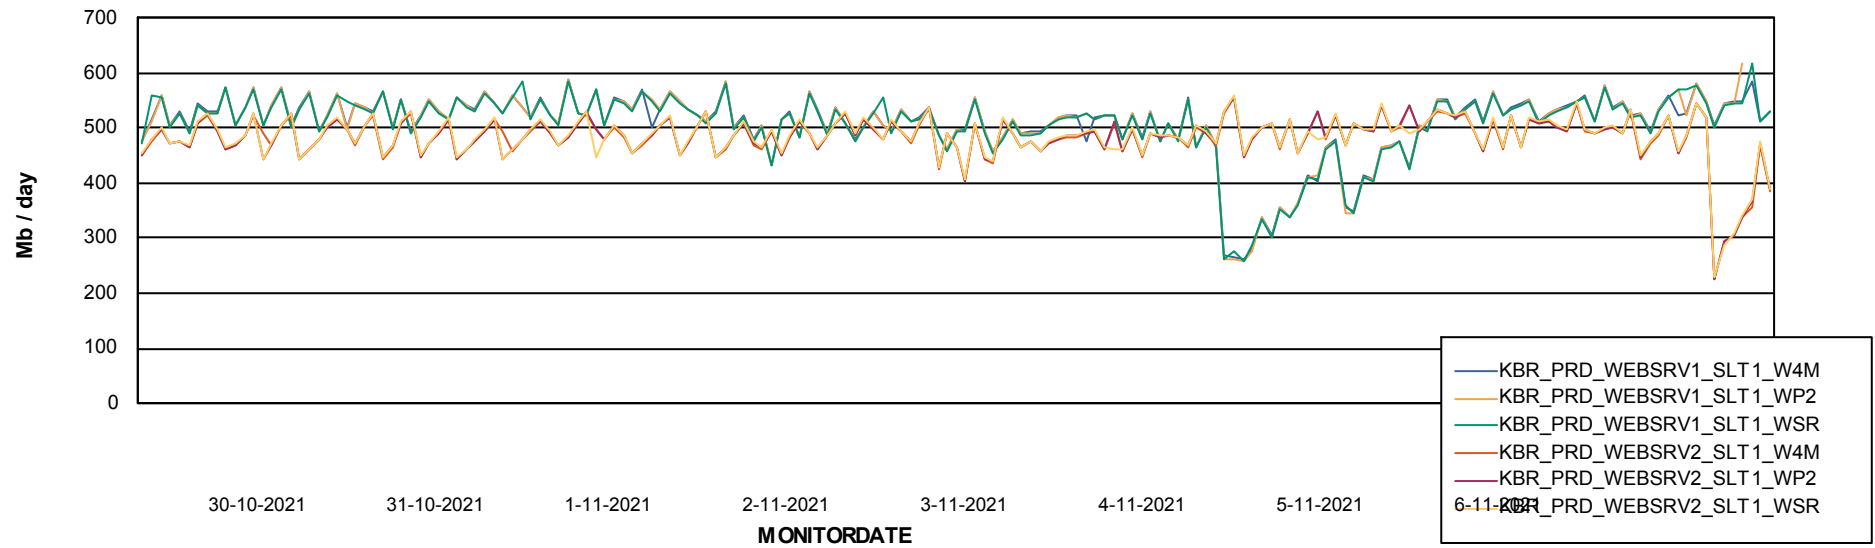

ABSSolute Web Component Services

Avg memory used per ABS Web component