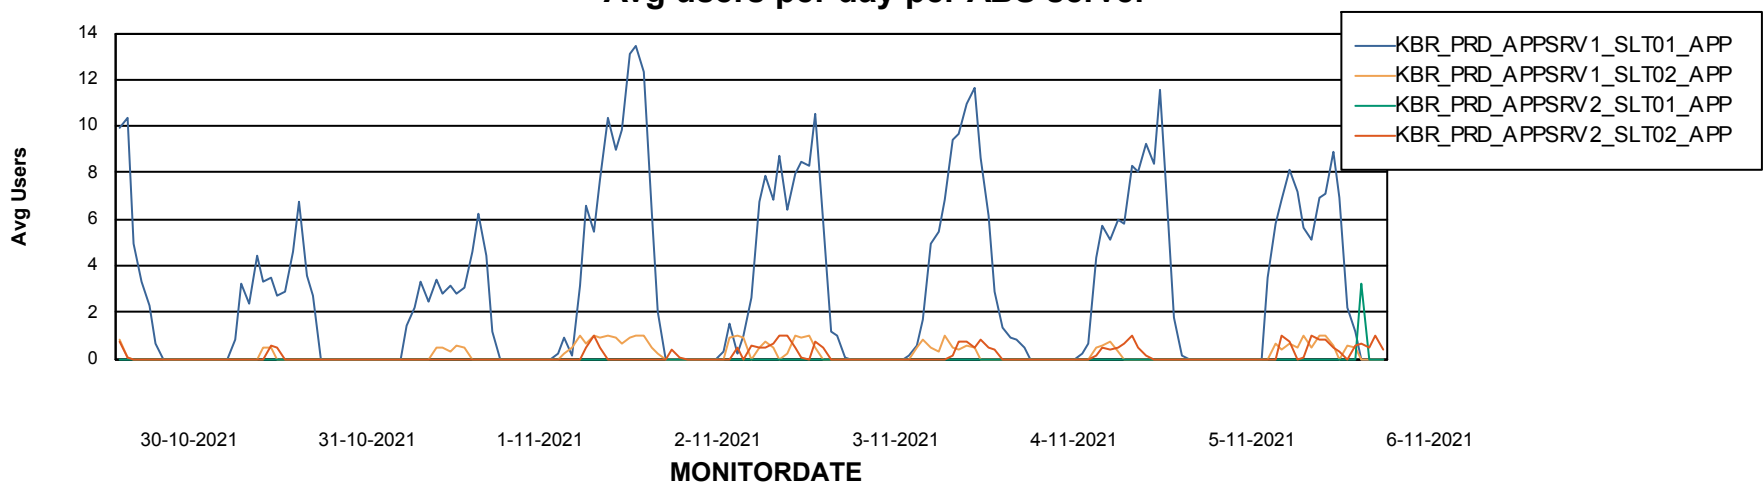

Avg users per day per ABS server