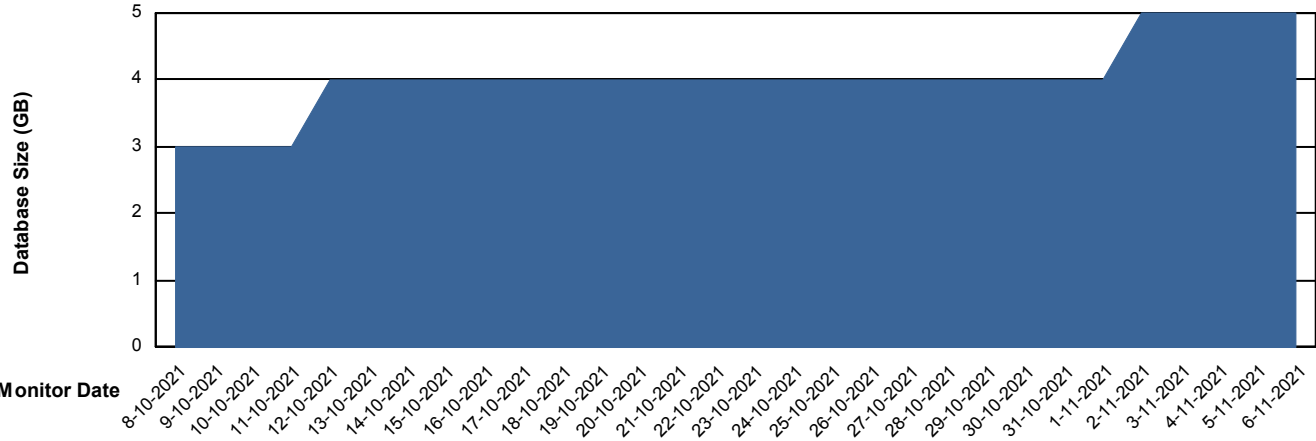

Weekly SLA Customer Report

Customer KBR_Production
 Database ID 117

Harddisk Usage KBR_PRD_WEBSRV2

	Free disk space on / (%)	Total disk space on / (Gb)	Used disk space on / (Gb)	Free disk space on /boot (%)	Total disk space on /boot (Gb)	Used disk space on /boot (Gb)
6-11-2021	82	55	10	66	1	0
5-11-2021	83	55	9	72	1	0
4-11-2021	83	55	9	72	1	0
3-11-2021	83	55	9	72	1	0
2-11-2021	83	55	9	72	1	0
1-11-2021	83	55	9	72	1	0
31-10-2021	83	55	9	72	1	0

Database Performance KBR_PRD_DB-SRV1_DB

Weekly SLA Customer Report

Customer KBR_Production
 Database ID 117

DATABASE SIZE KBR_PRD_DB-SRV1_DB

Database growth over last month

Database Tablespace KBR_PRD_DB-SRV1_DB

Date	Tablespace Name	Filesize (Gb)	Usedsize (Gb)	Percentage free
6-11-2021	ABSDATA	4	1	72
	INDX	8	0	100
5-11-2021	ABSDATA	4	1	76
	INDX	8	0	100
4-11-2021	ABSDATA	4	1	76
	INDX	8	0	100
3-11-2021	ABSDATA	4	1	76
	INDX	8	0	100
2-11-2021	ABSDATA	4	1	77
	INDX	8	0	100
1-11-2021	ABSDATA	4	1	77
	INDX	8	0	100
31-10-2021	ABSDATA	4	1	77
	INDX	8	0	100