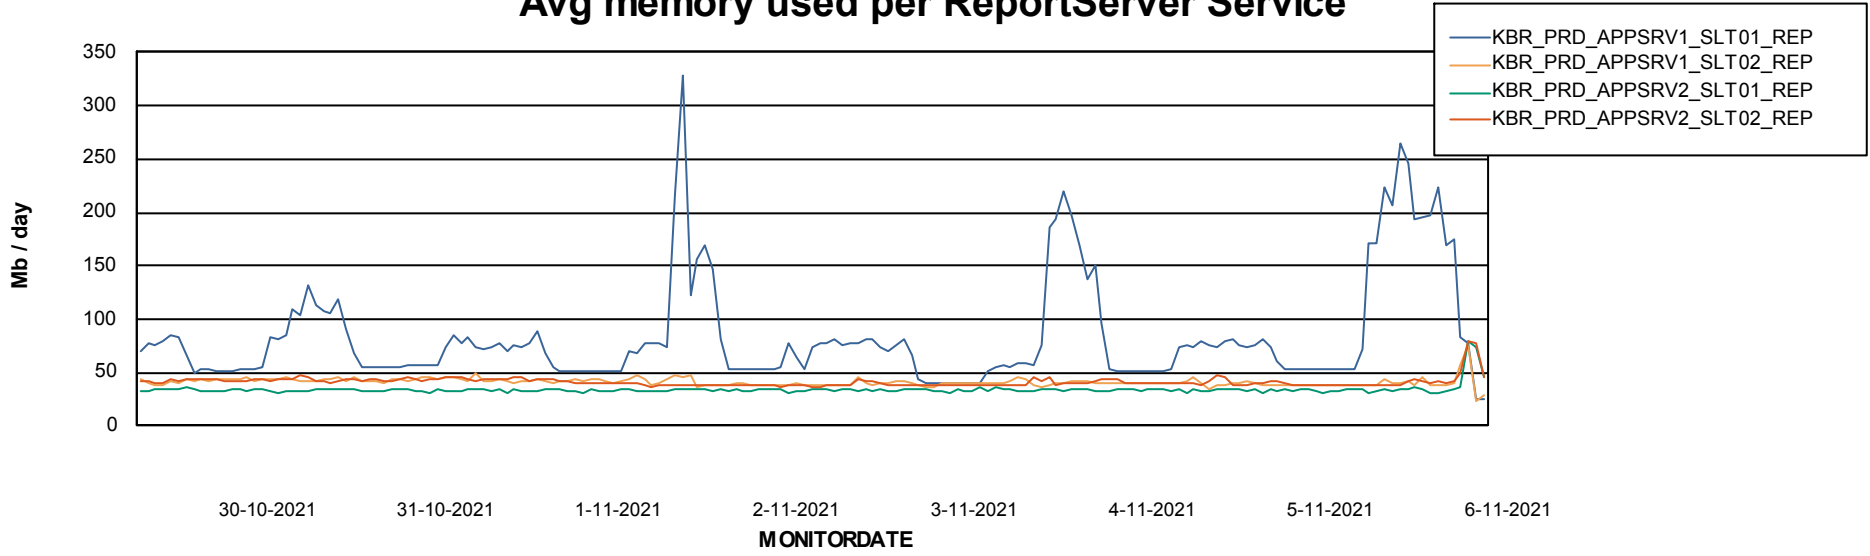

ABSSolute Application Server Services

Avg memory used per ReportServer Service