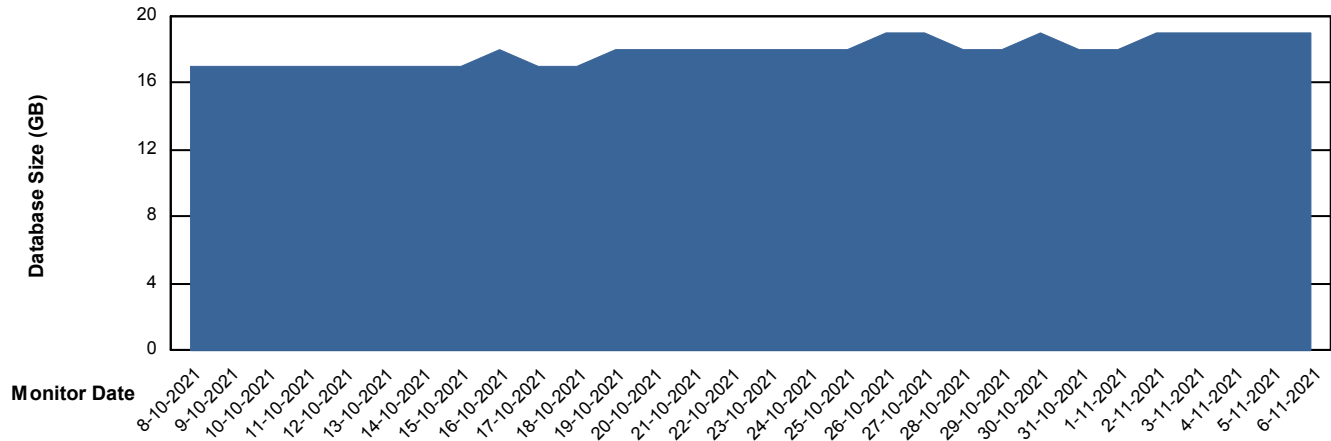

Weekly SLA Customer Report

Customer JSG_Production
Database ID 102

DATABASE SIZE JSG_PRD_PICARD_DB

Database growth over last month

DATABASE SIZE JSG_PRD_YAR

Database growth over last month

Weekly SLA Customer Report