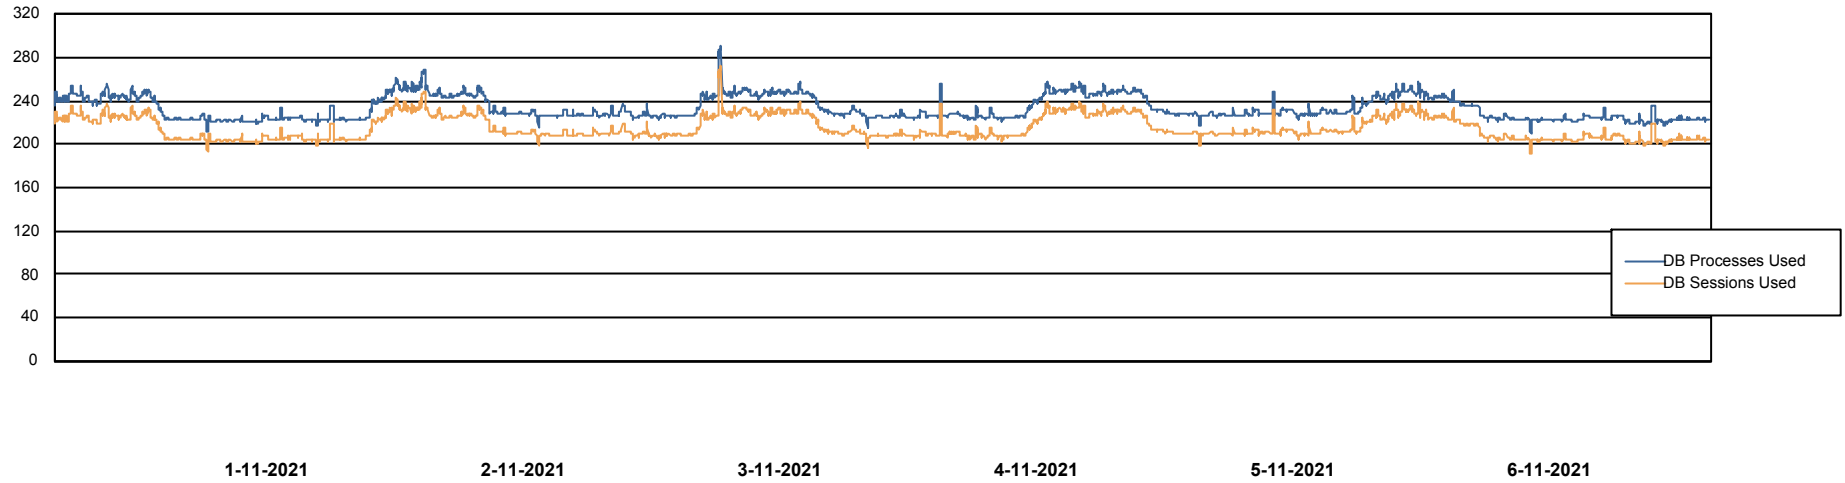

Weekly SLA Customer Report

Customer JSG_Production
 Database ID 102

Harddisk Usage JSG_PRD_YAR

	Free disk space on C: (%)	Total disk space on C: (Gb)	Used disk space on C: (Gb)	Free disk space on D: (%)	Total disk space on D: (Gb)	Used disk space on D: (Gb)
6-11-2021	39	149	91	73	750	206
5-11-2021	39	149	91	73	750	202
4-11-2021	39	149	91	73	750	200
3-11-2021	39	149	91	73	750	200
2-11-2021	39	149	90	73	750	200
1-11-2021	40	149	90	73	750	200
31-10-2021	40	149	90	73	750	200

Weekly SLA Customer Report

Customer JSG_Production
Database ID 102

Database Performance JSG_PRD_PICARD_DB

DB Processes Max 0
DB Processes Max 1,000
DB Processes Max 4

Weekly SLA Customer Report

Customer JSG_Production
Database ID 102