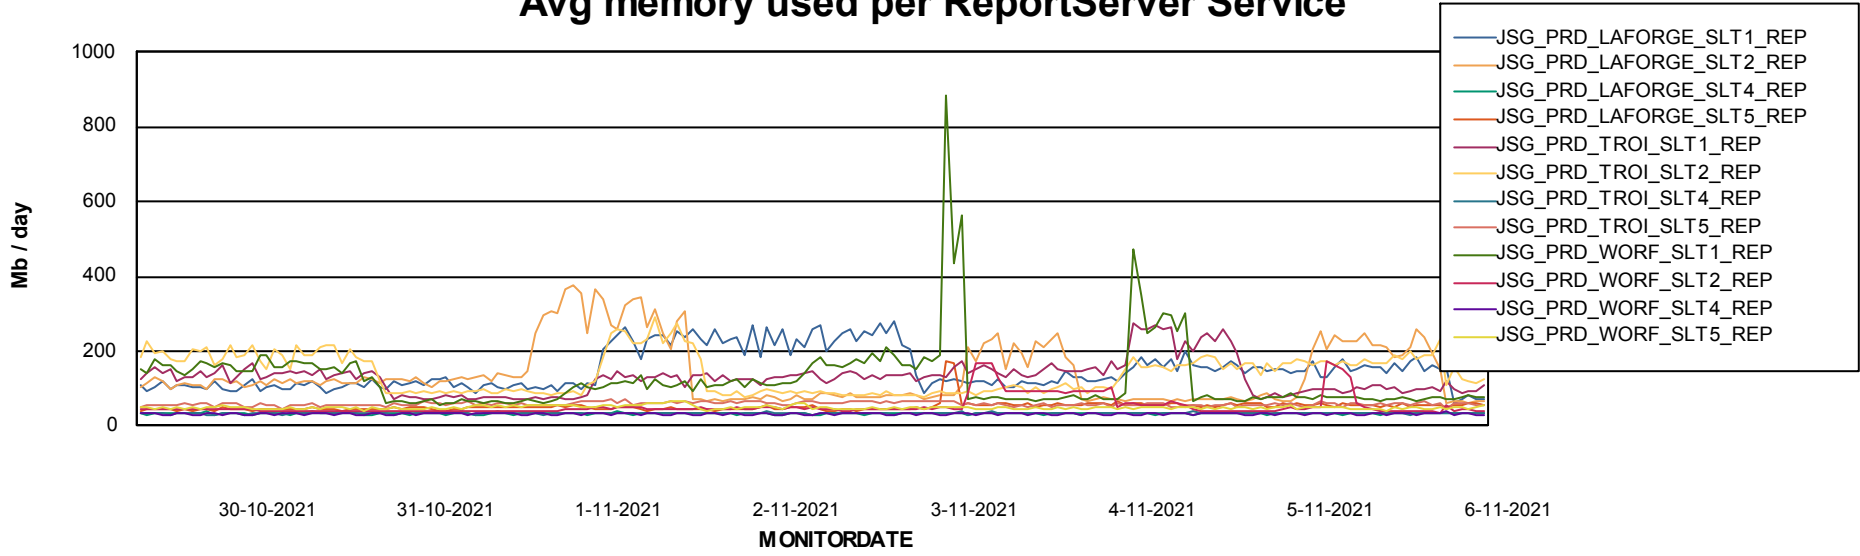

Avg memory used per ABS Server Service

Avg users per day per ABS server

Weekly SLA Customer Report

Customer JSG_Production
Database ID 102

ABSSolute Application ReportServer Services

Avg memory used per ReportServer Service