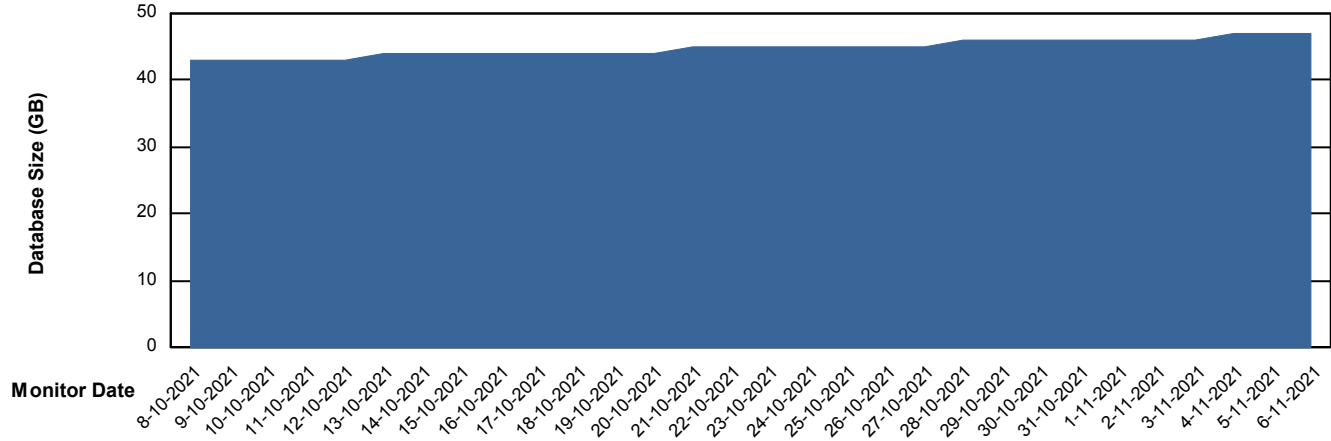

DATABASE SIZE JSG_PRD_PICARD_DB

Database growth over last month