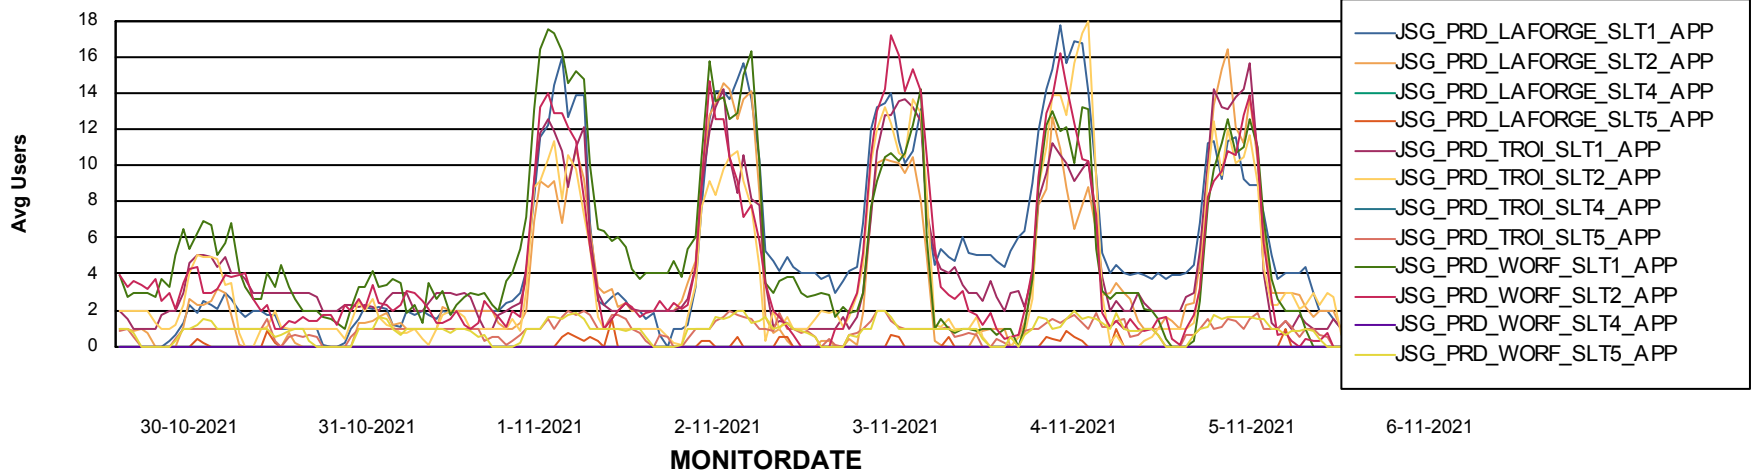

Avg users per day per ABS server