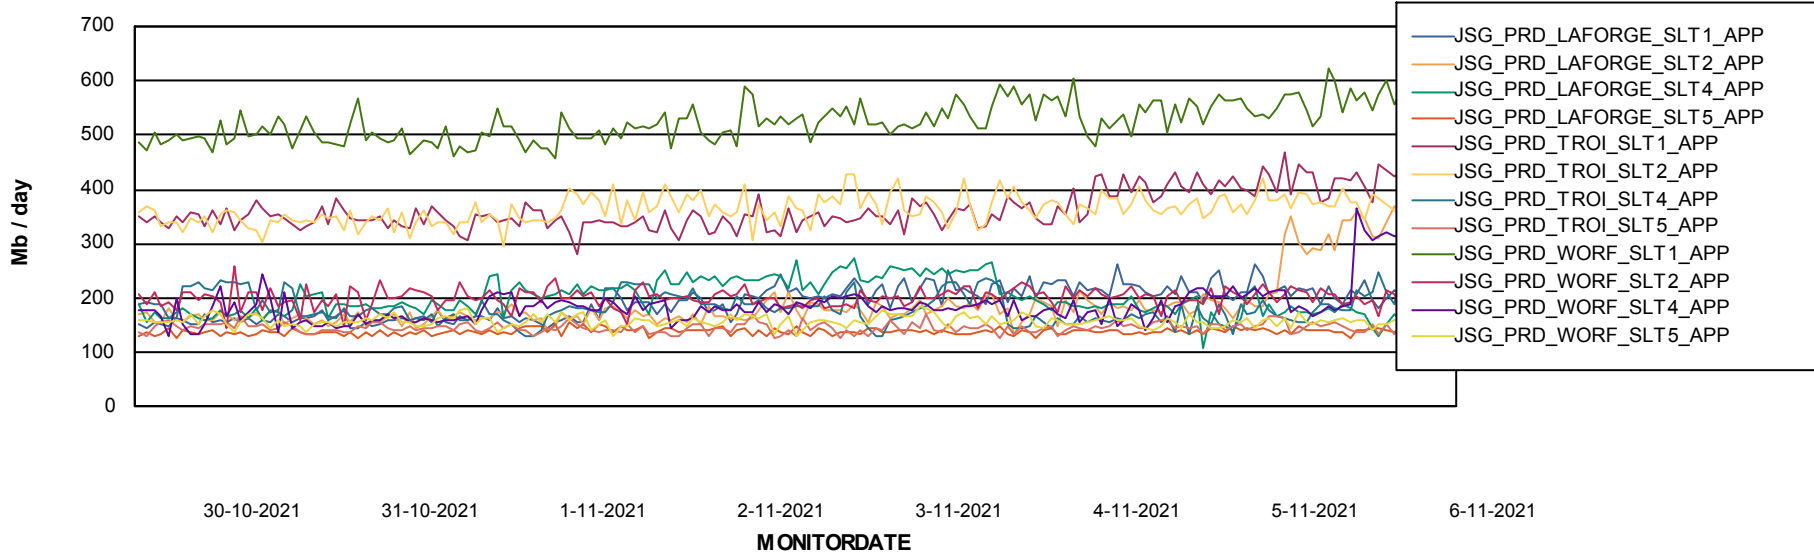

ABSSolute Application Server Services

Avg memory used per ABS Server Service