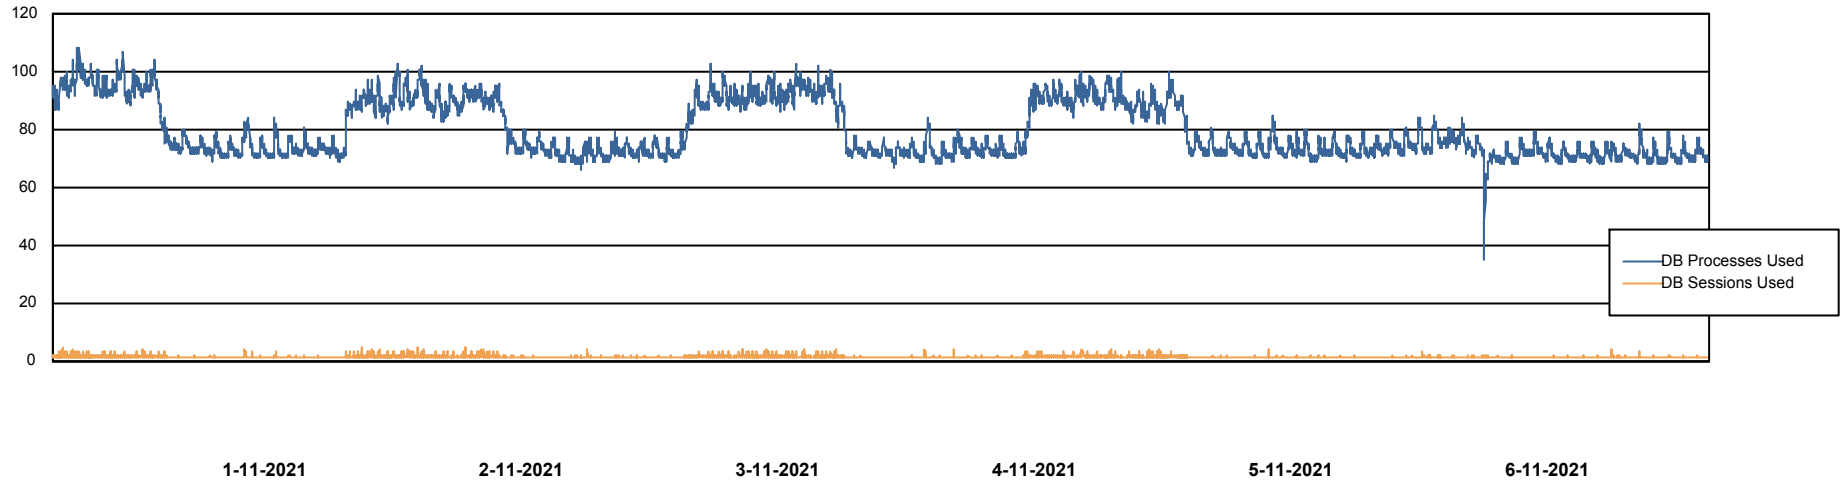

Database Performance HUE_PRD_S-ORAPROD_DB

DB Processes Max 1,000