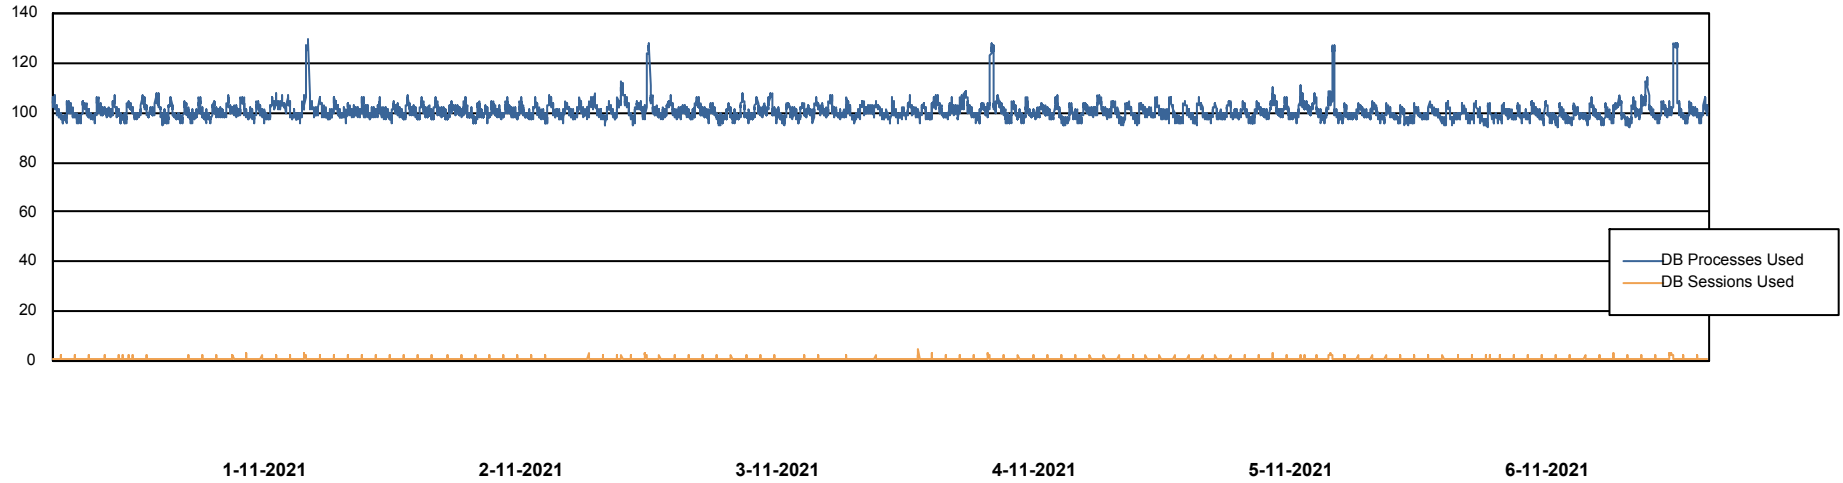

Database Performance HUE_PRD_S-ORABI_DB

DB Processes Max 1,000