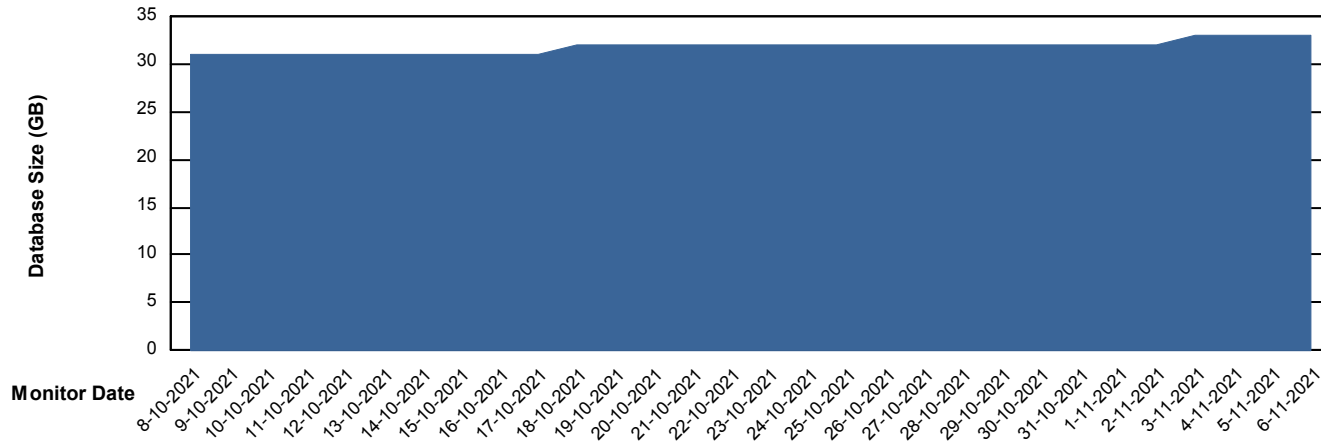

DATABASE SIZE HUE_PRD_S-ORAPROD_DB

Database growth over last month