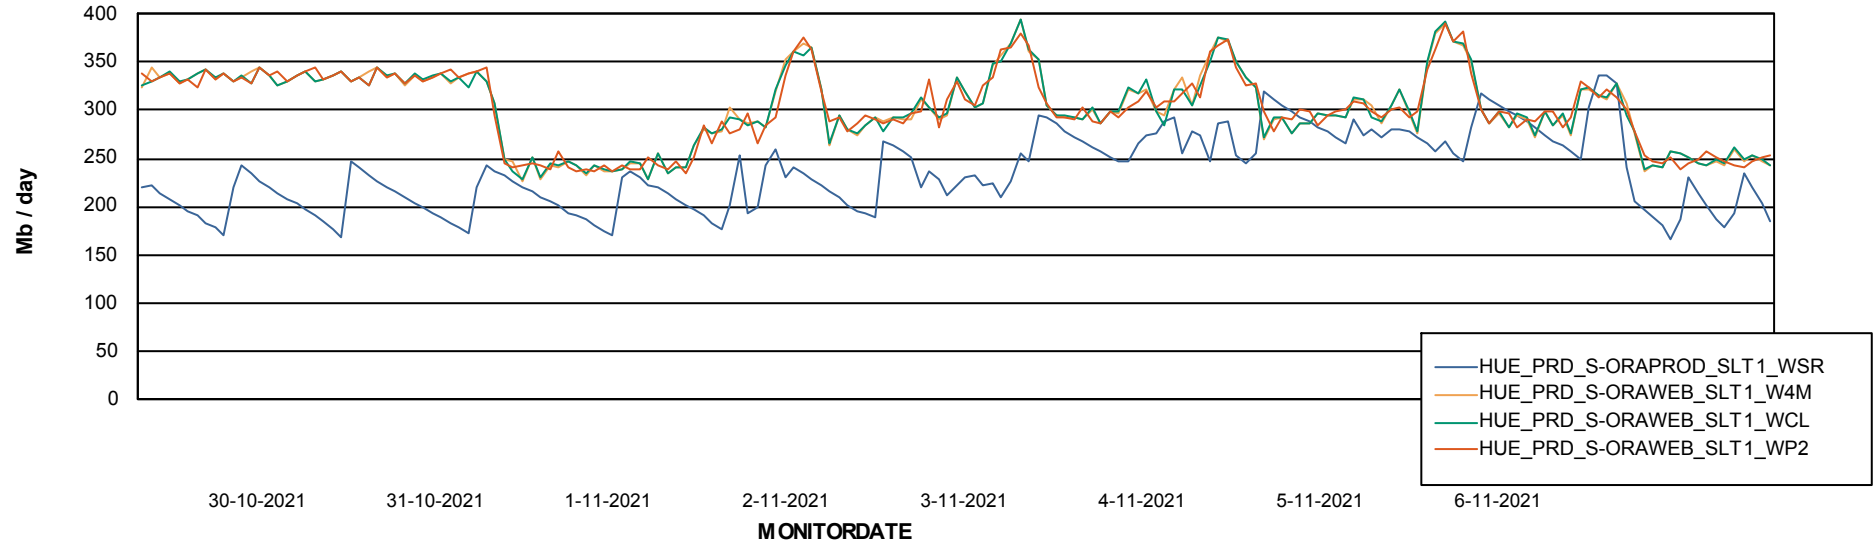

ABSSolute Web Component Services

Avg memory used per ABS Web component