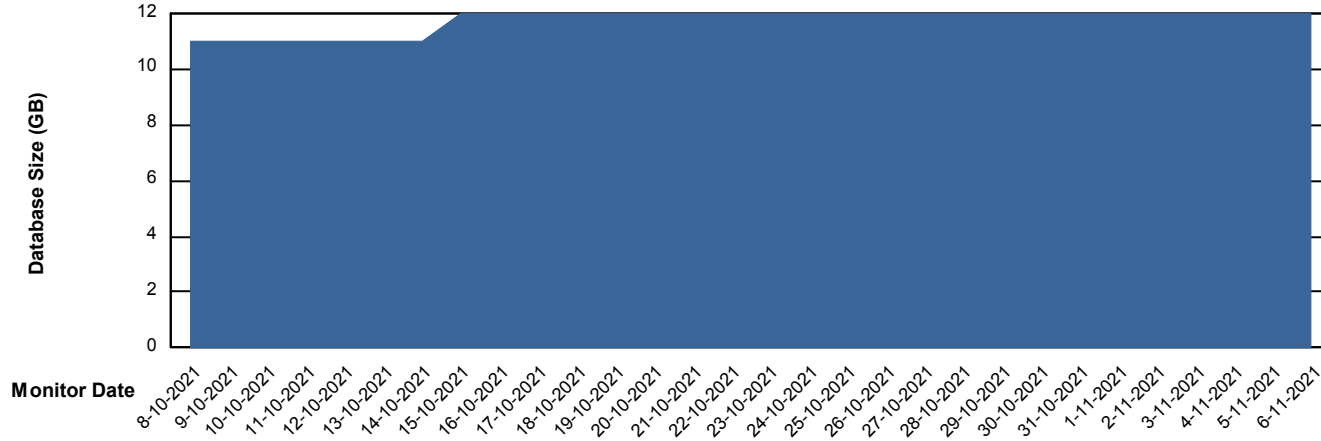

DATABASE SIZE HUE_PRD_S-ORABI_DB

Database growth over last month