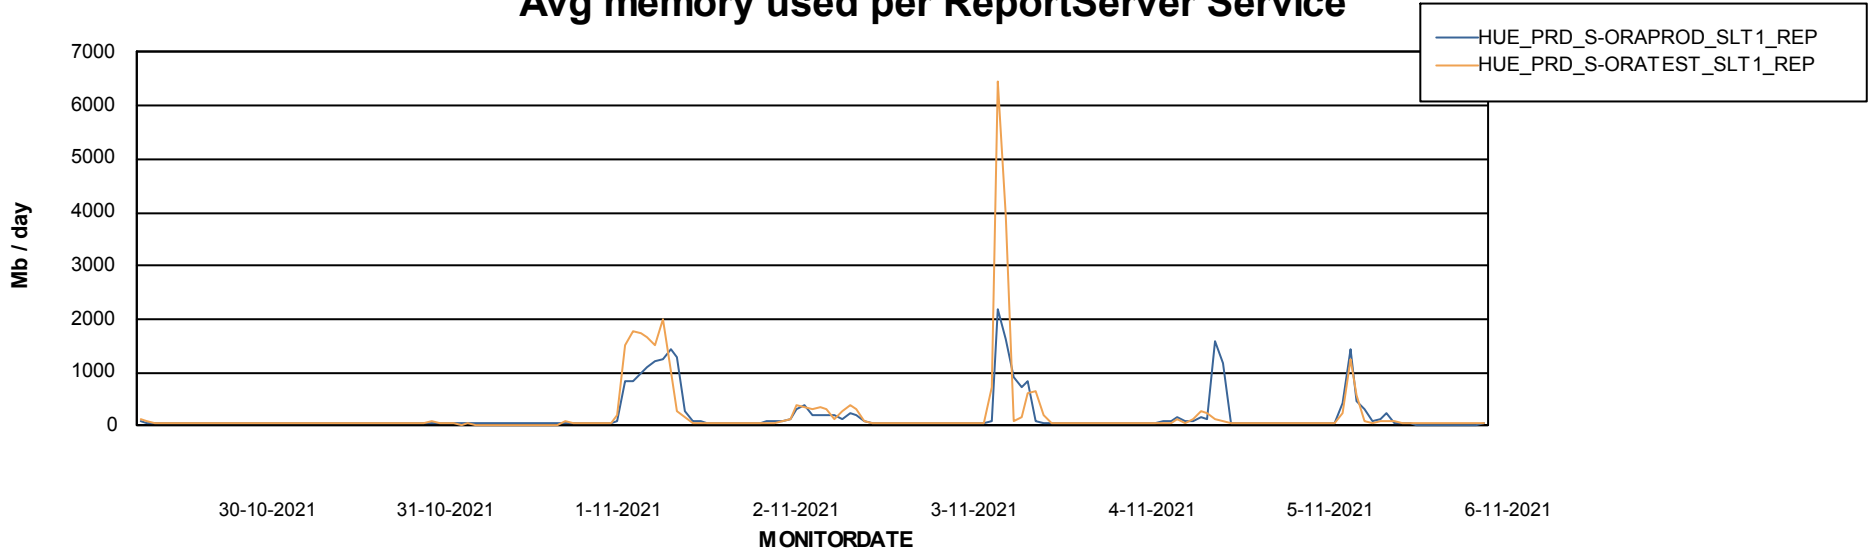

ABSSolute Application ReportServer Services

Avg memory used per ReportServer Service