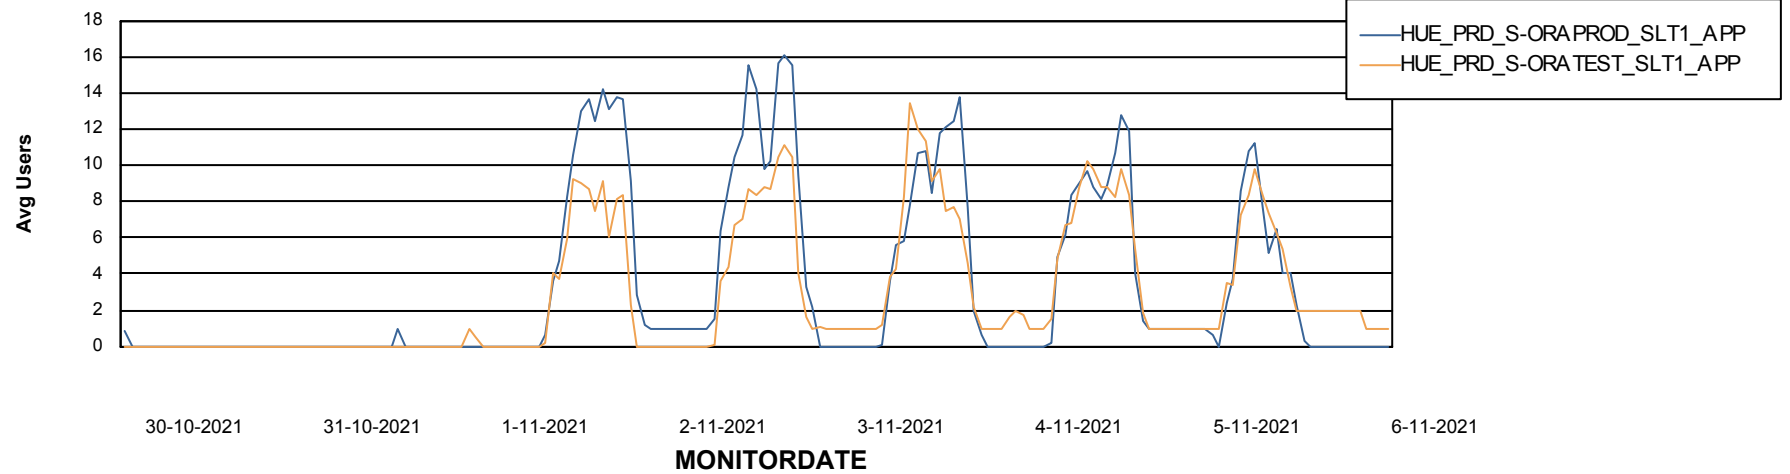

Avg users per day per ABS server