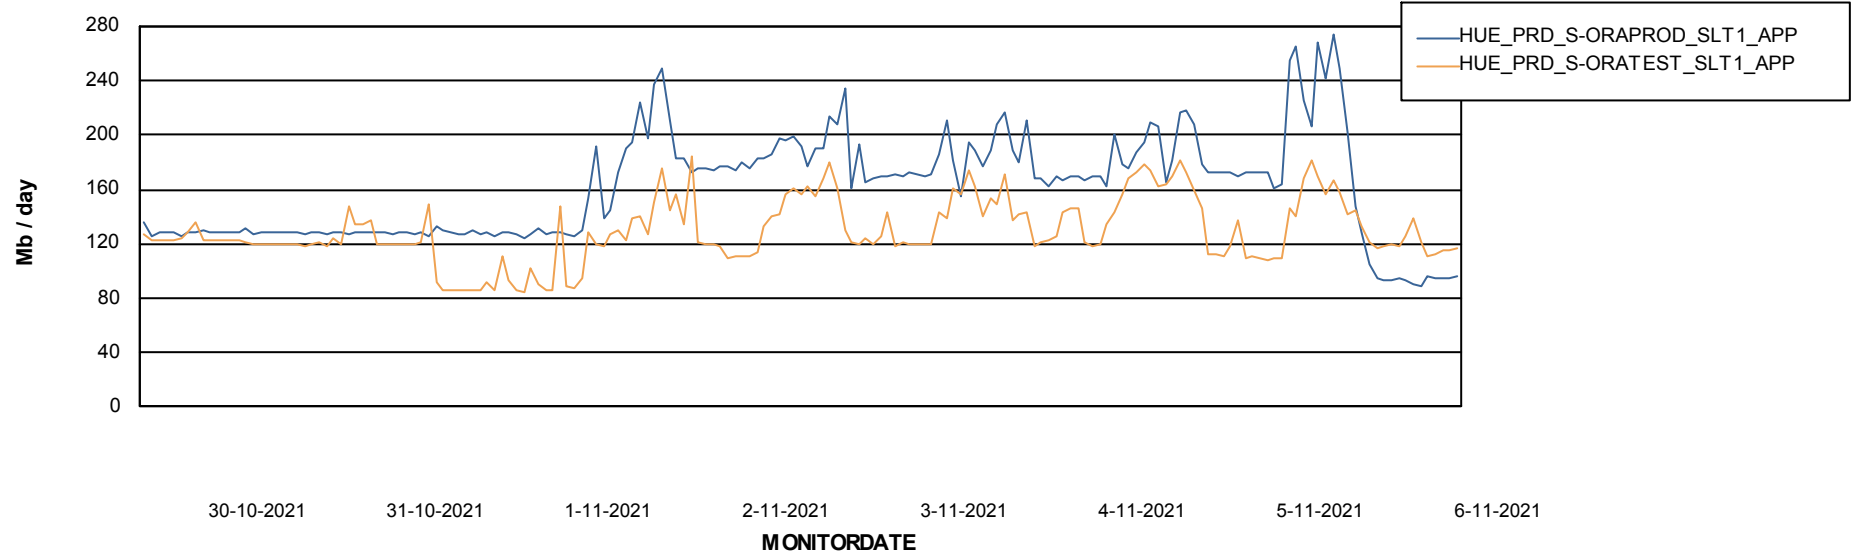

ABSSolute Application Server Services

Avg memory used per ABS Server Service