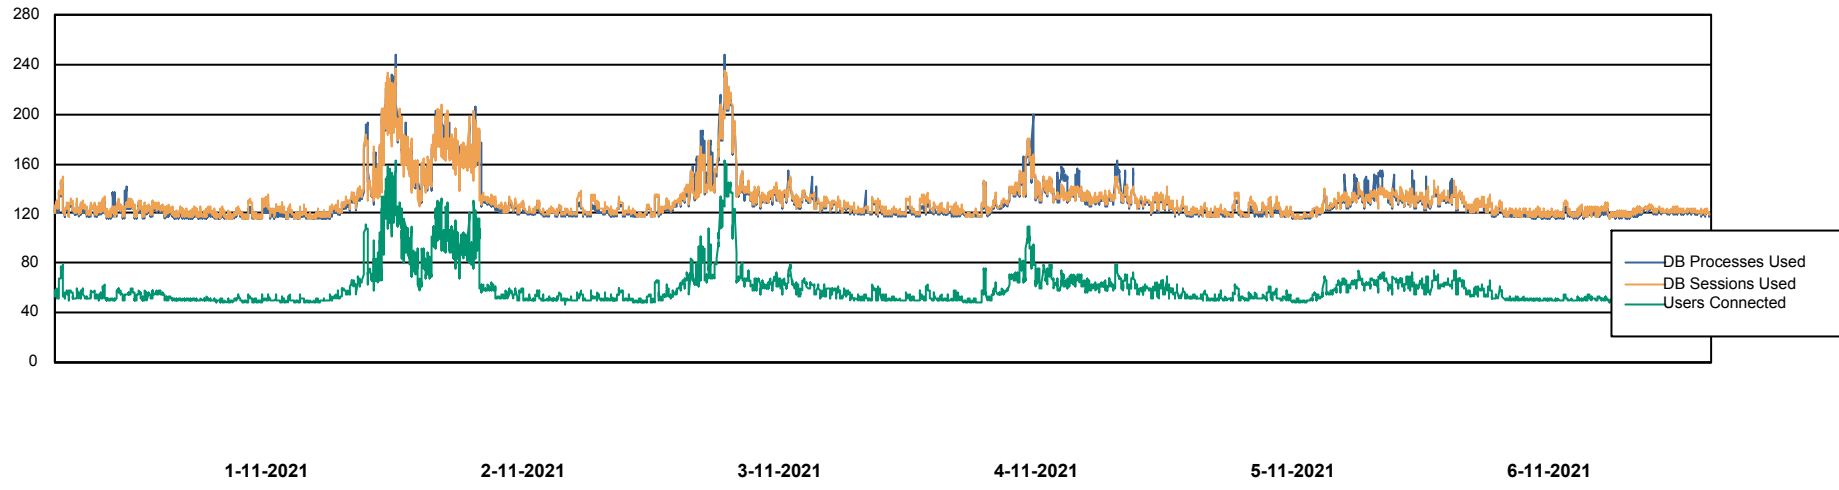

Database Performance ELJDB_Production

DB Processes Max 600
DB Sessions Max 924