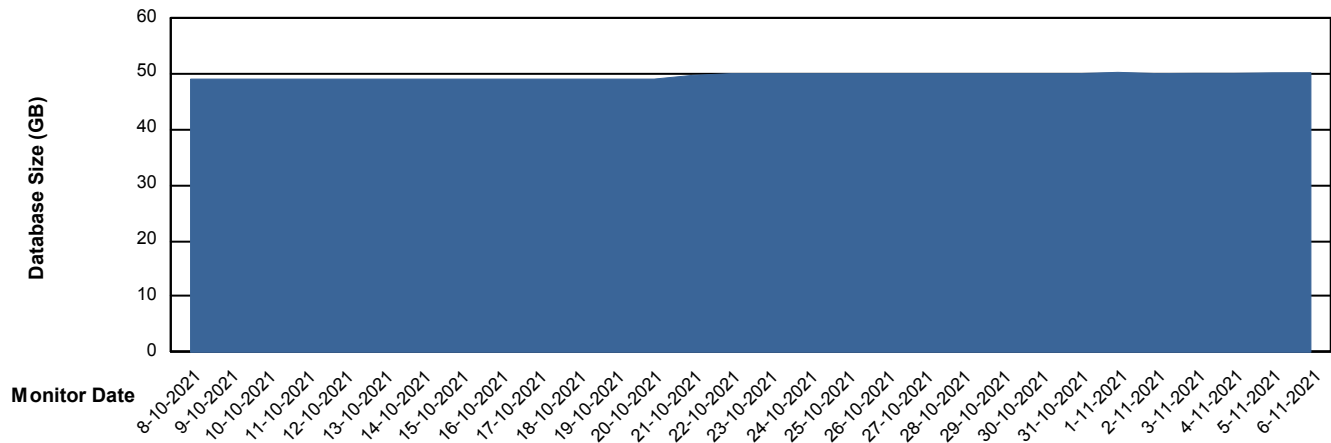

Weekly SLA Customer Report

Customer ELJ Production
Database ID 72

DATABASE SIZE ELJDB_PRD_BI

Database growth over last month

DATABASE SIZE ELJDB_Production

Database growth over last month

Weekly SLA Customer Report