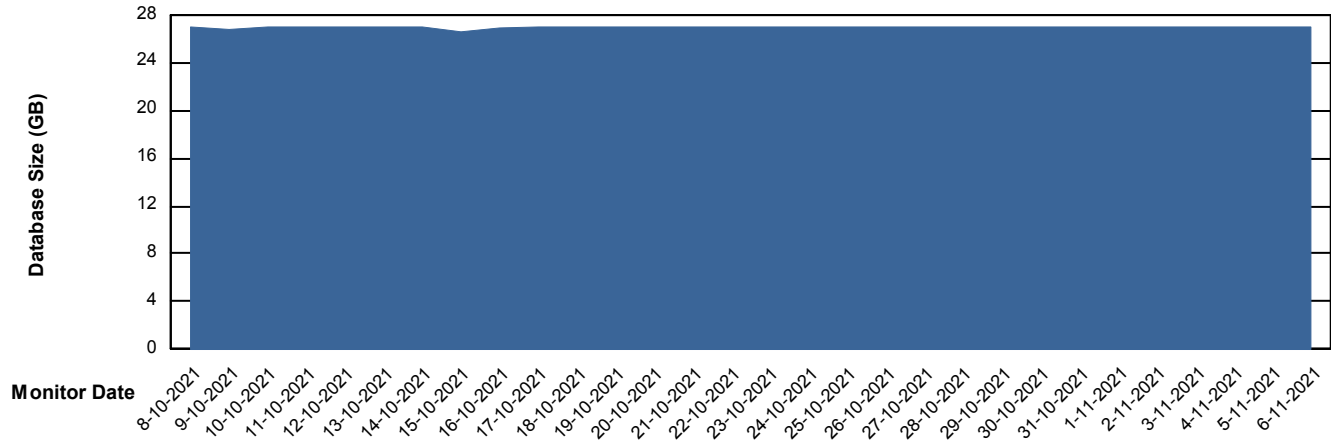

Database Performance ELJDB_Production

DB Processes Max 600
DB Sessions Max 924

Weekly SLA Customer Report

Customer ELJ Production
Database ID 72

Database Performance ELJDB_Standby

DB Processes Max 600
DB Sessions Max 924

Weekly SLA Customer Report

Customer ELJ Production
Database ID 72

DATABASE SIZE ELJDB_PRD_BI

Database growth over last month

DATABASE SIZE ELJDB_Production

Database growth over last month

Weekly SLA Customer Report