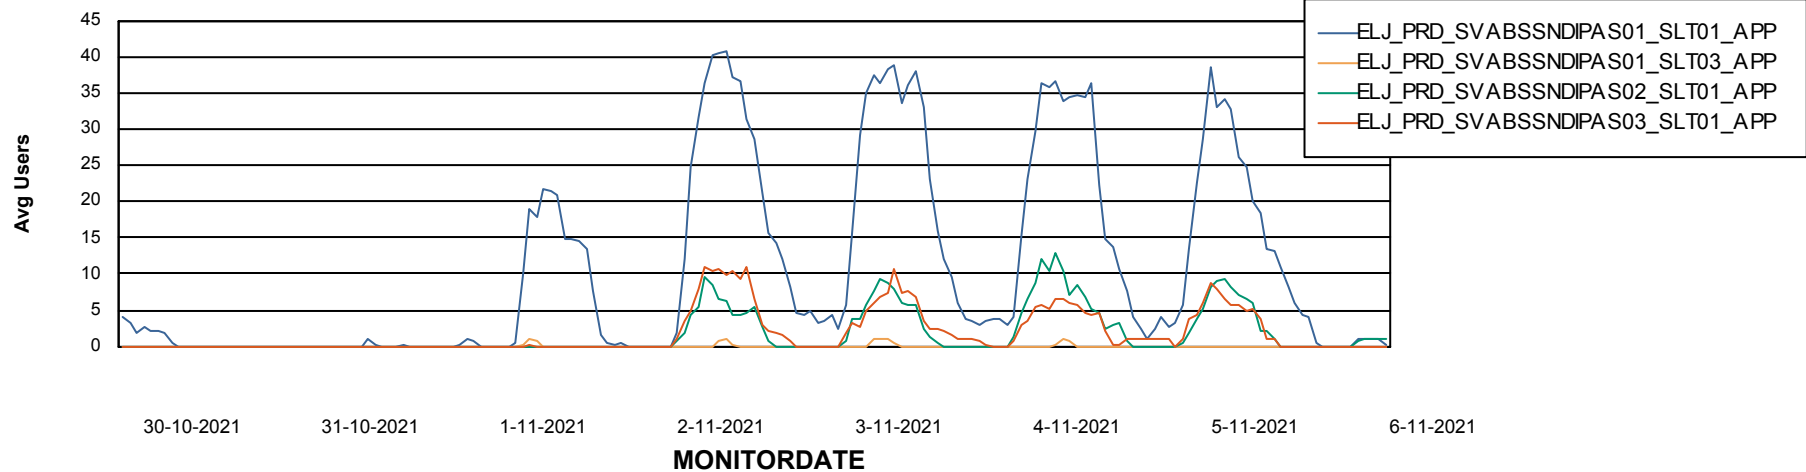

Weekly SLA Customer Report

Customer ELJ Production
Database ID 72

ABSSolute Application Server Services

Avg memory used per ABS Server Service

Avg users per day per ABS server

Weekly SLA Customer Report

Customer ELJ Production
Database ID 72