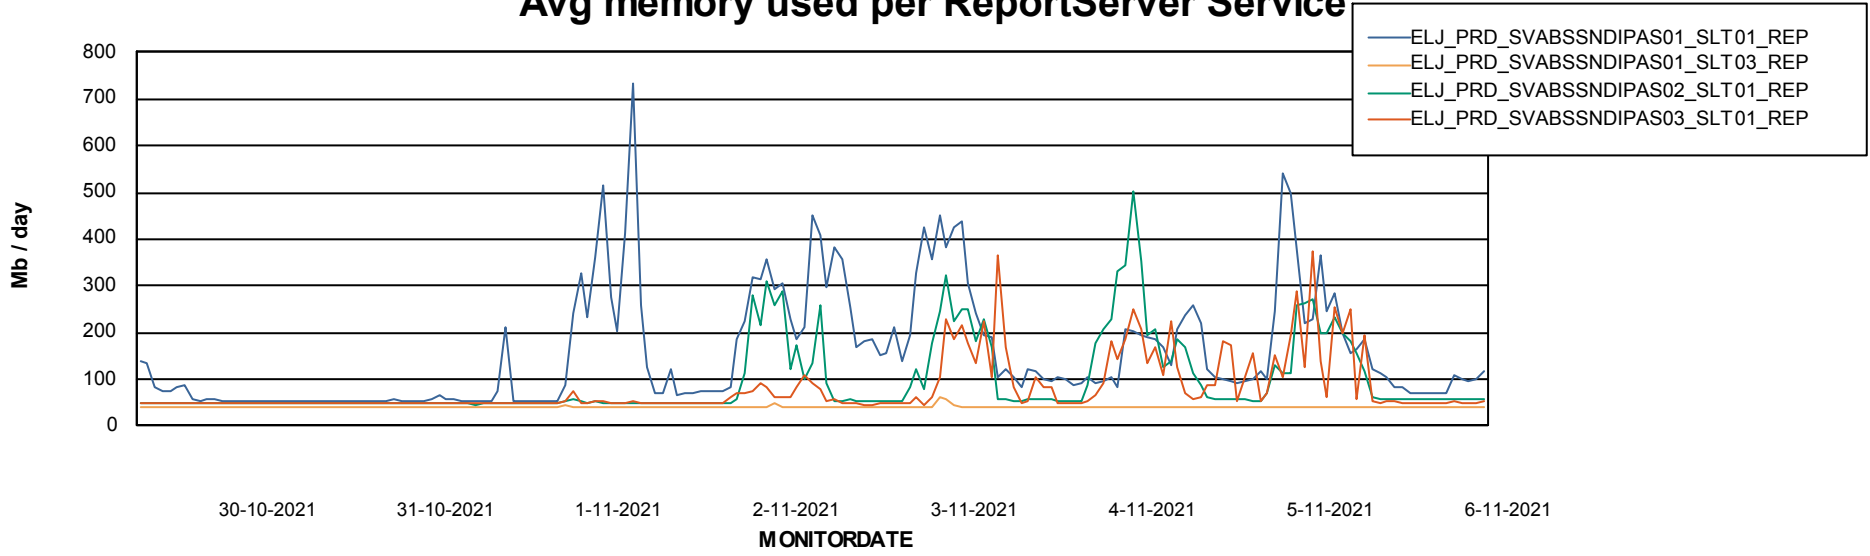

ABSSolute Application ReportServer Services

Avg memory used per ReportServer Service