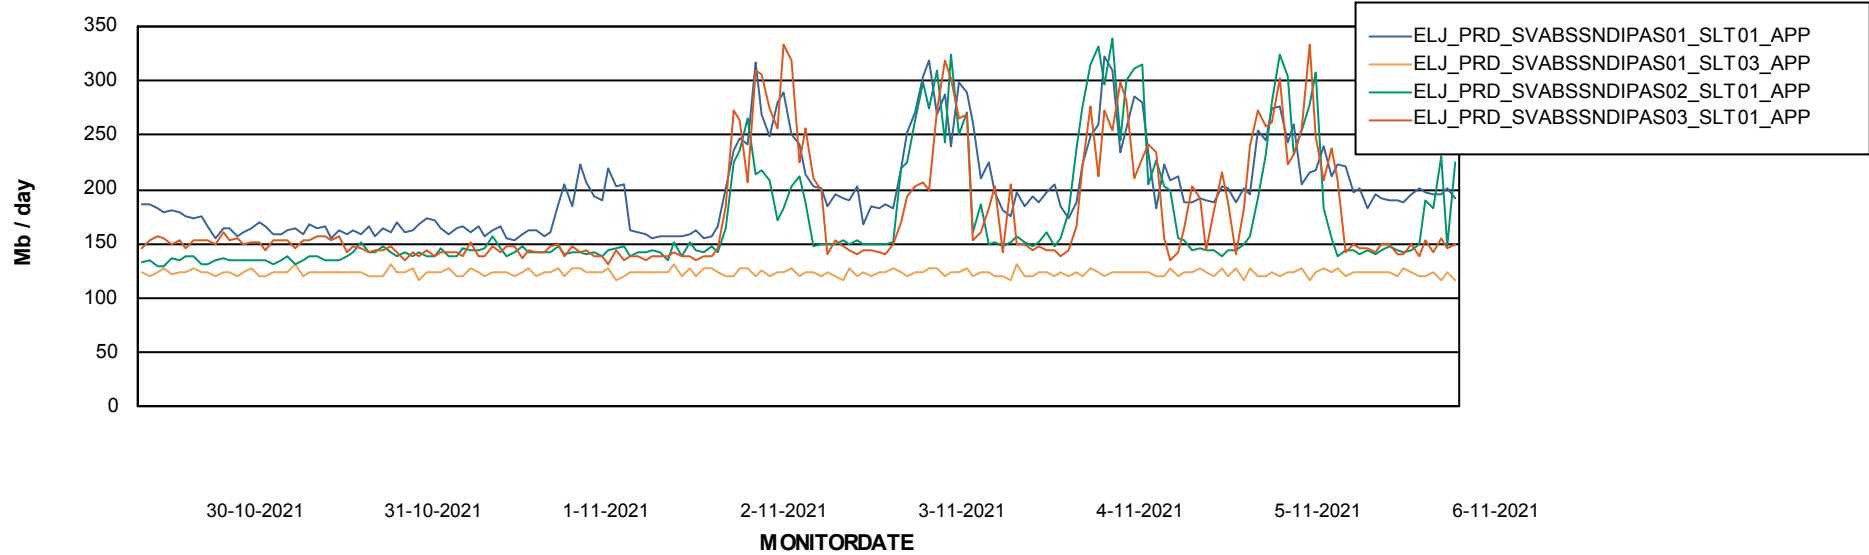

BI Status and last ETL error for ELJDB_PRD_BI

| | zo 31/10/2021 | ma 1/11/2021 | di 2/11/2021 | wo 3/11/2021 | do 4/11/2021 | vr 5/11/2021 | za 6/11/2021 |
|-------------------------------------|---------------|--------------|--------------|--------------|--------------|--------------|--------------|
| ABS DataWarehouse ETL Health | OK | OK | OK | OK | OK | OK | OK |
| ABS DWHStaging ETL Health | OK | OK | OK | OK | OK | OK | OK |

Weekly SLA Customer Report

Customer ELJ Production
Database ID 72

ABSSolute Application Server Services

Avg memory used per ABS Server Service

Avg users per day per ABS server

Weekly SLA Customer Report

Customer ELJ Production
Database ID 72