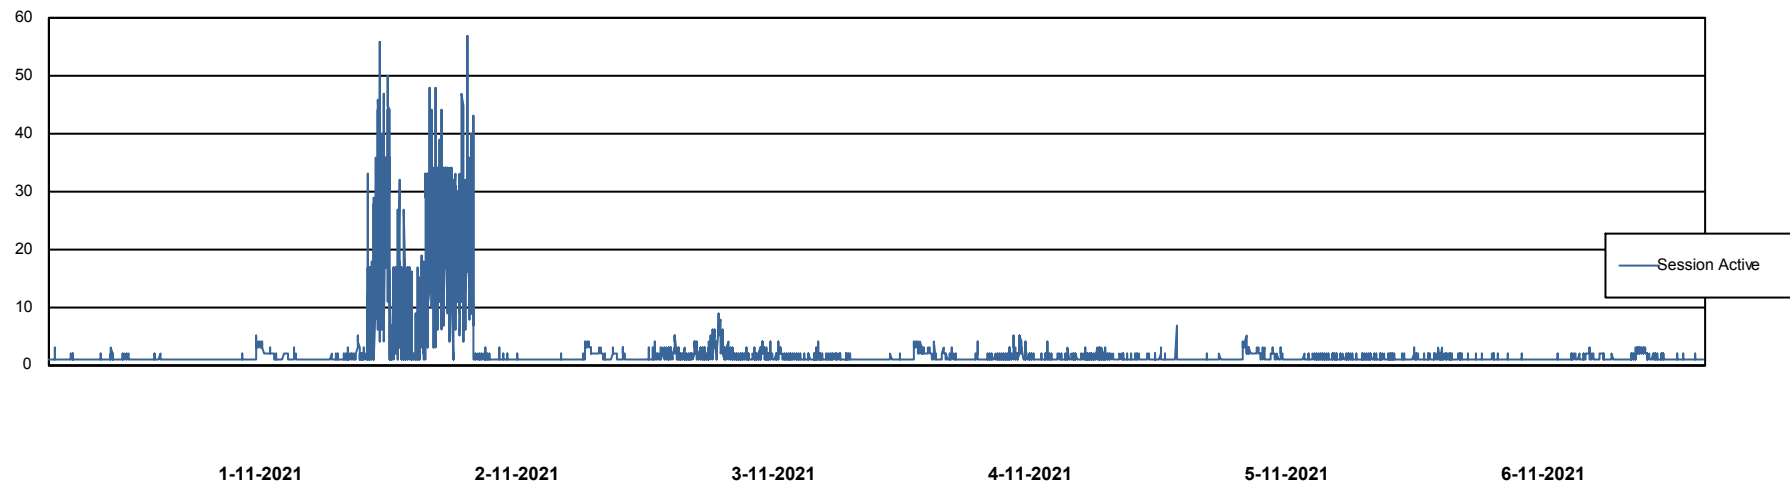

Database Performance ELJDB_Production

DB Processes Max 600
DB Sessions Max 924