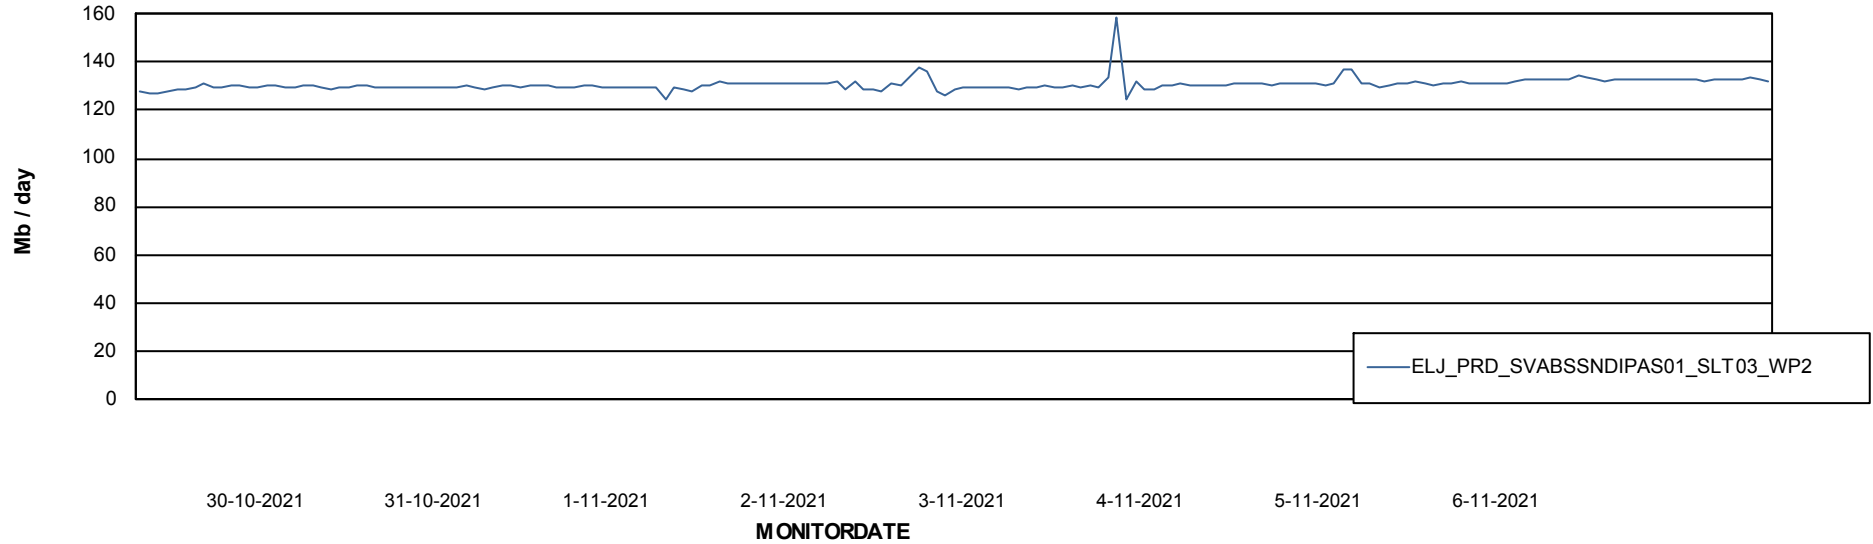

ABSSolute Application ReportServer Services

Avg memory used per ReportServer Service

Weekly SLA Customer Report

Customer ELJ Production
Database ID 72

ABSSolute Web Component Services

Avg memory used per ABS Web component