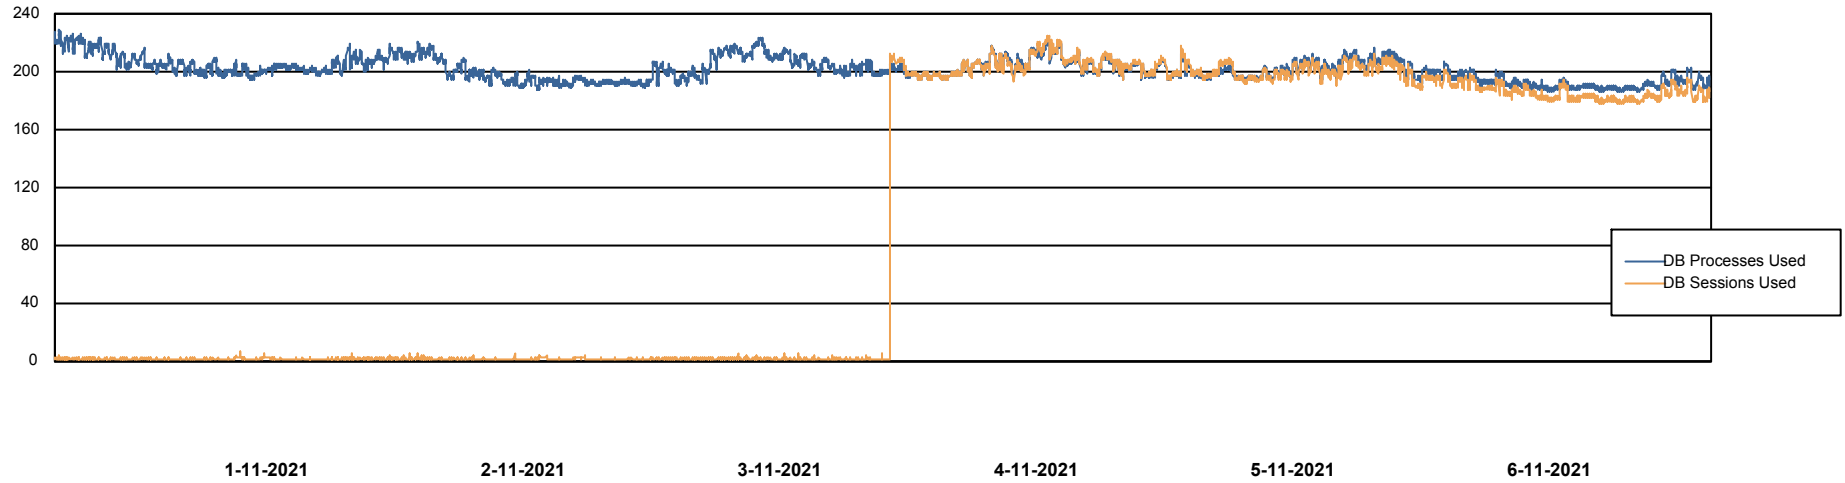

Weekly SLA Customer Report

Customer ECL_Production
Database ID 77

Harddisk Usage ECL_PRD_ECL-ABS-WEB

	Free disk space on C: (%)	Total disk space on C: (Gb)	Used disk space on C: (Gb)
6-11-2021	57	127	55
5-11-2021	57	0	54
4-11-2021	58	0	53
3-11-2021	58	127	53
2-11-2021	59	0	52
1-11-2021	60	0	51
31-10-2021	60	0	51

Weekly SLA Customer Report

Customer ECL_Production
Database ID 77

Database Performance ECLDB_Production

DB Processes Max 1,000

Weekly SLA Customer Report

Customer ECL_Production
 Database ID 77

DATABASE SIZE ECLDB_Production