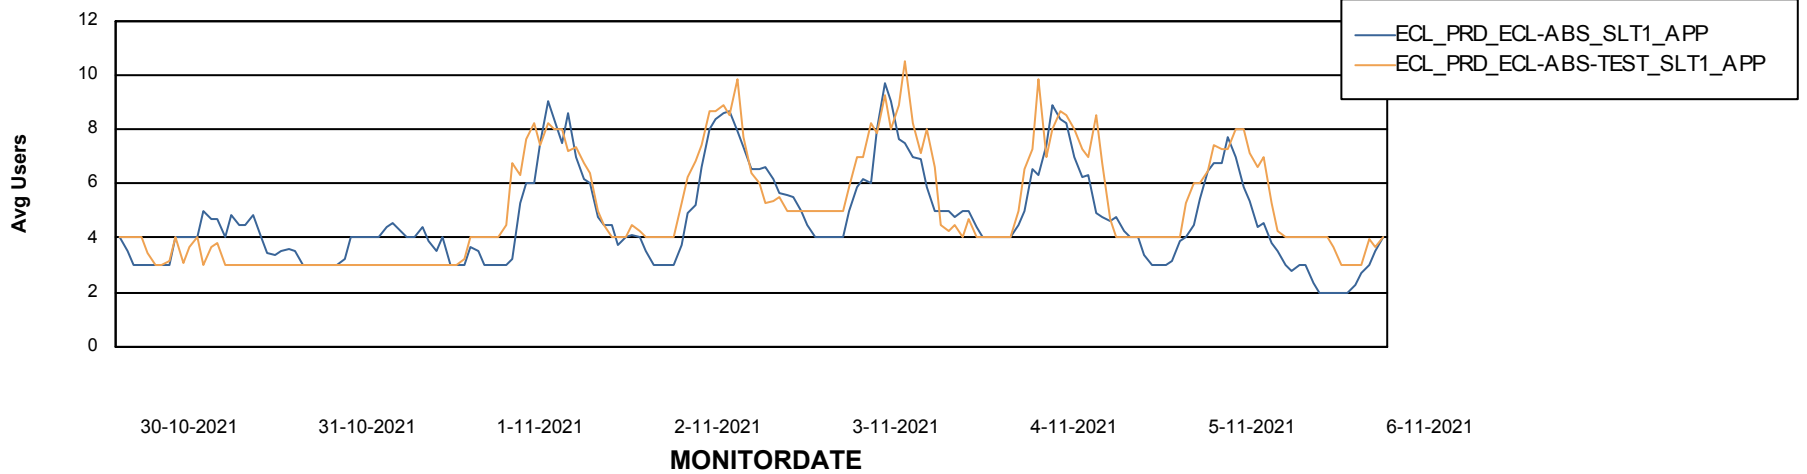

Weekly SLA Customer Report

Customer ECL_Production
Database ID 77

ABSSolute Application Server Services

Avg memory used per ABS Server Service

Avg users per day per ABS server

Weekly SLA Customer Report

Customer ECL_Production
Database ID 77