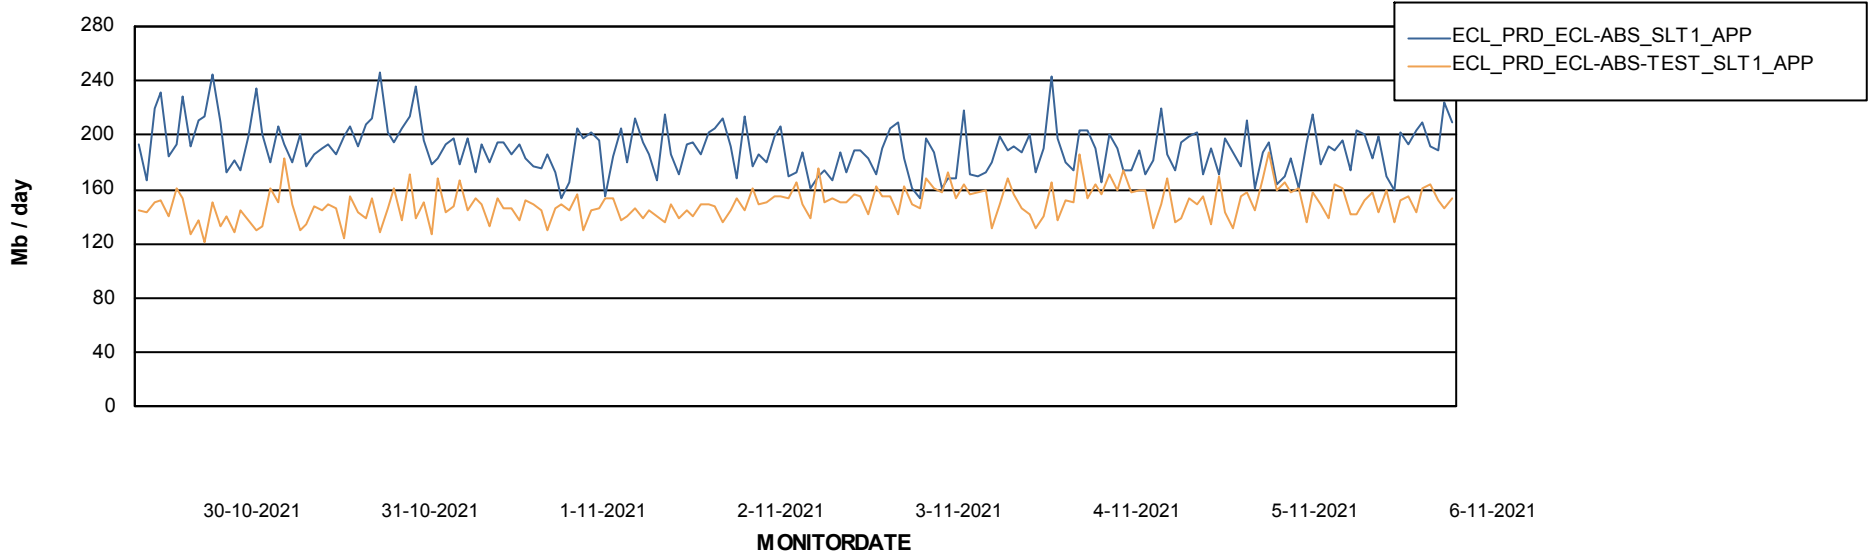

Database growth over last month

Database Tablespace ECLDB_Production

Date	Tablespace Name	Filesize (Gb)	Usedsize (Gb)	Percentage free
6-11-2021	ABSDATA	47	38	18
	INDX	8	4	53
5-11-2021	ABSDATA	47	38	18
	INDX	8	4	53
4-11-2021	ABSDATA	47	38	18
	INDX	8	4	53
1-11-2021	ABSDATA	47	38	19
	INDX	8	4	53
31-10-2021	ABSDATA	47	38	19
	INDX	8	4	53

Weekly SLA Customer Report

Customer ECL_Production
Database ID 77

ABSSolute Application Server Services

Avg memory used per ABS Server Service

Avg users per day per ABS server

Weekly SLA Customer Report

Customer ECL_Production
Database ID 77