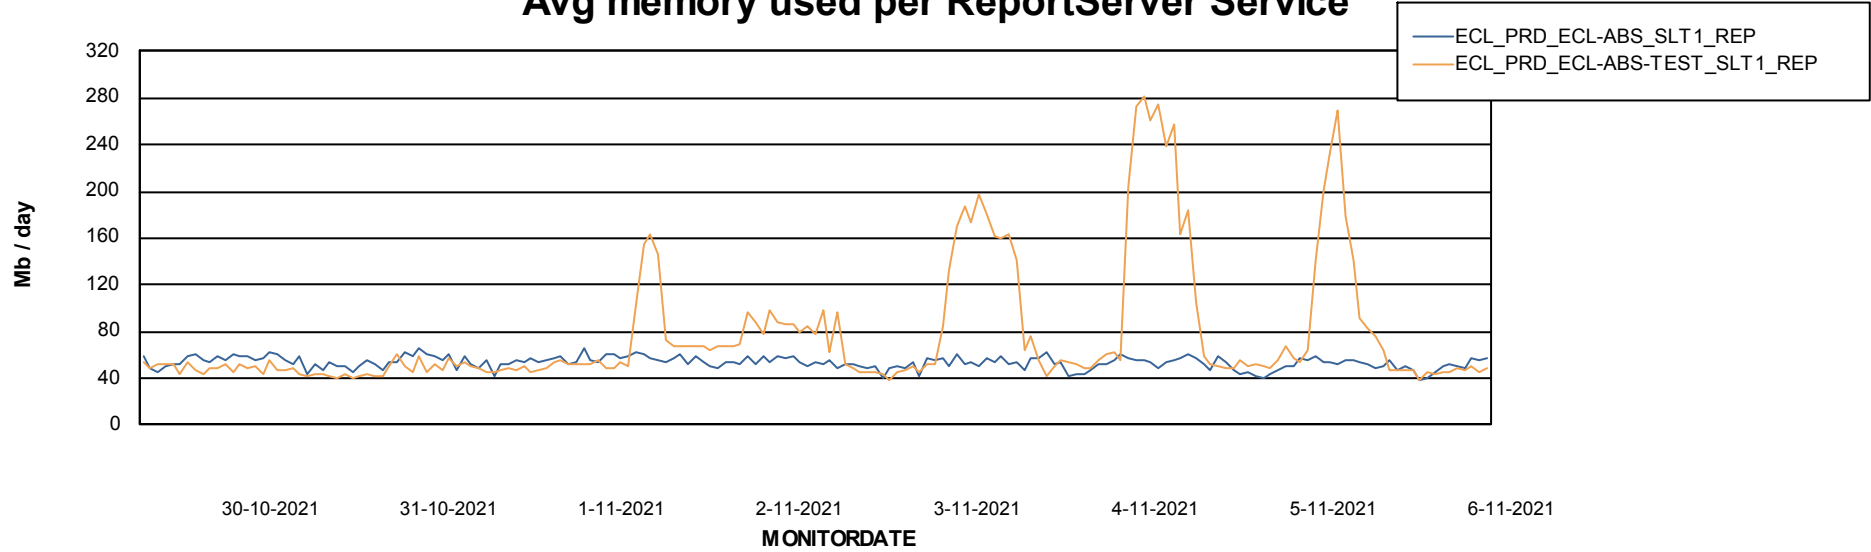

ABSSolute Application ReportServer Services

Avg memory used per ReportServer Service