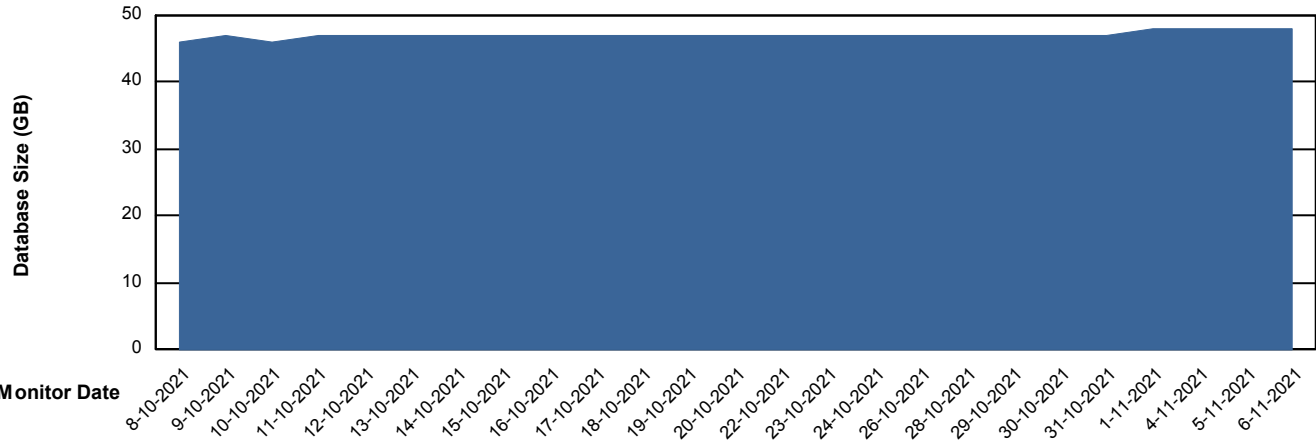

Weekly SLA Customer Report

Customer ECL_Production
Database ID 77

Database Performance ECLDB_Production

DB Processes Max 1,000

Weekly SLA Customer Report

Customer ECL_Production
 Database ID 77

DATABASE SIZE ECLDB_Production

Database growth over last month

Database Tablespace ECLDB_Production

Date	Tablespace Name	Filesize (Gb)	Usedsize (Gb)	Percentage free
6-11-2021	ABSDATA	47	38	18
	INDX	8	4	53
5-11-2021	ABSDATA	47	38	18
	INDX	8	4	53
4-11-2021	ABSDATA	47	38	18
	INDX	8	4	53
1-11-2021	ABSDATA	47	38	19
	INDX	8	4	53
31-10-2021	ABSDATA	47	38	19
	INDX	8	4	53