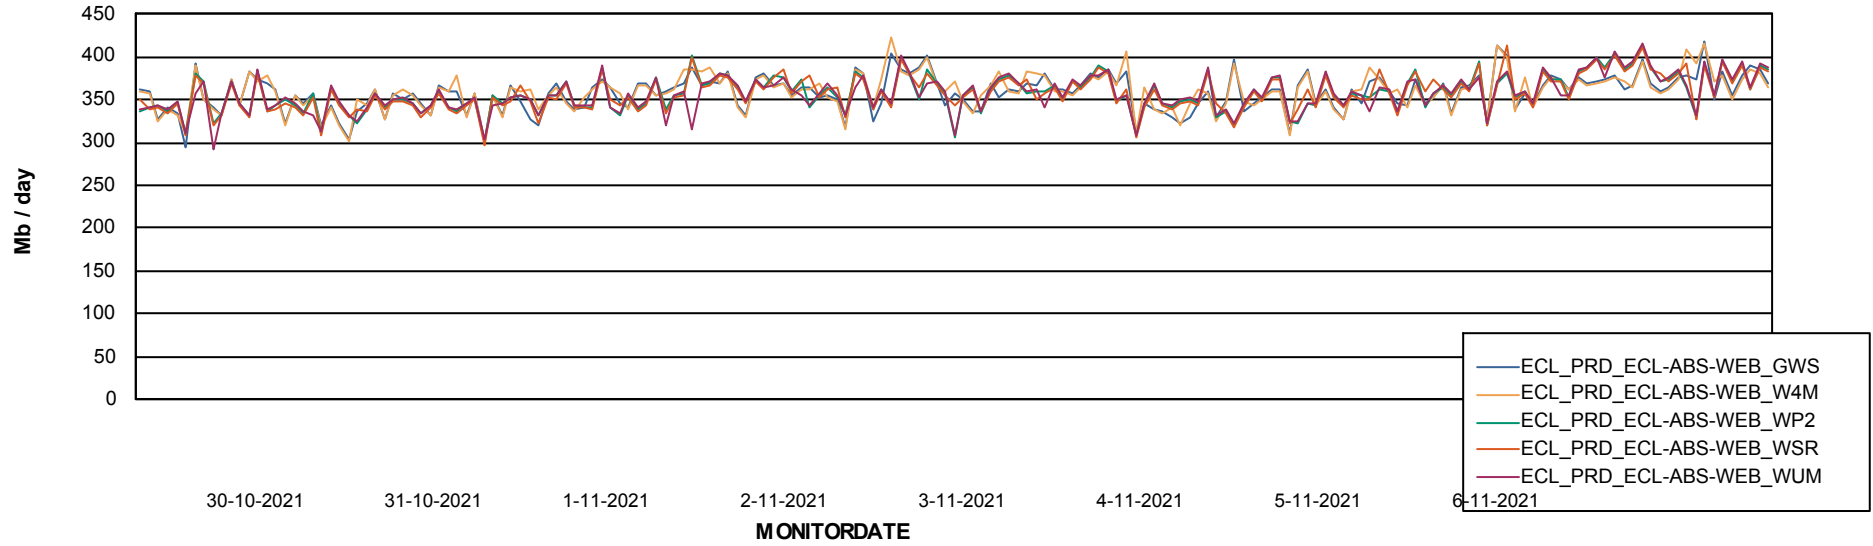

ABSSolute Application ReportServer Services

Avg memory used per ReportServer Service

Weekly SLA Customer Report

Customer ECL_Production
Database ID 77

ABSSolute Web Component Services

Avg memory used per ABS Web component