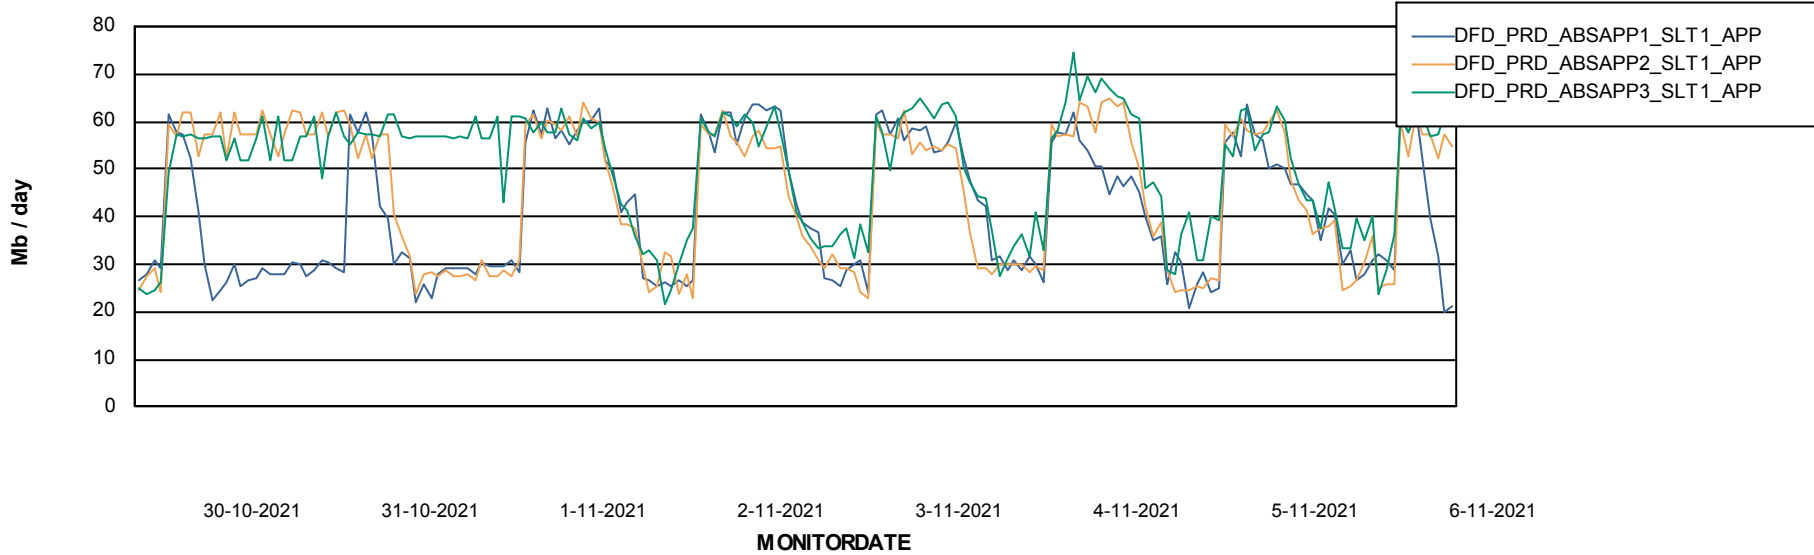

ABSolute Application Server Services

Avg memory used per ABS Server Service