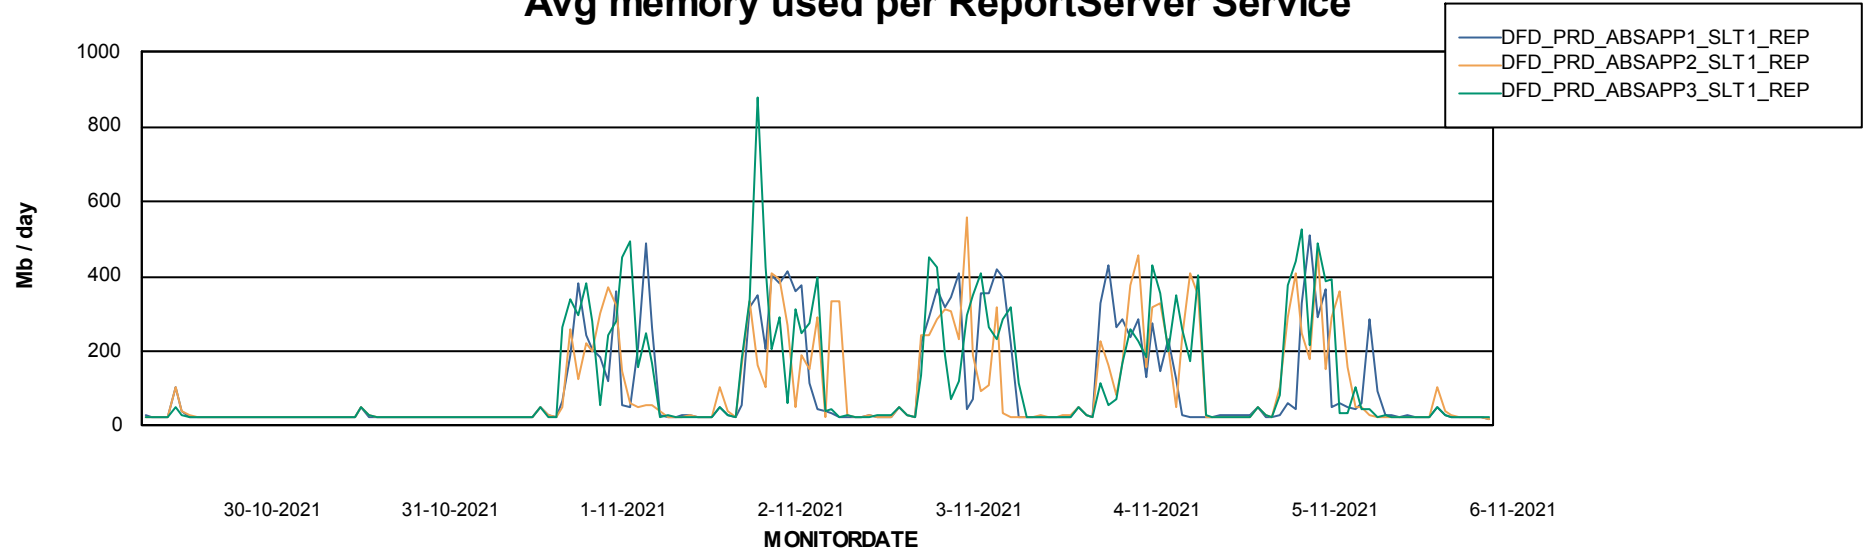

ABSSolute Application ReportServer Services

Avg memory used per ReportServer Service