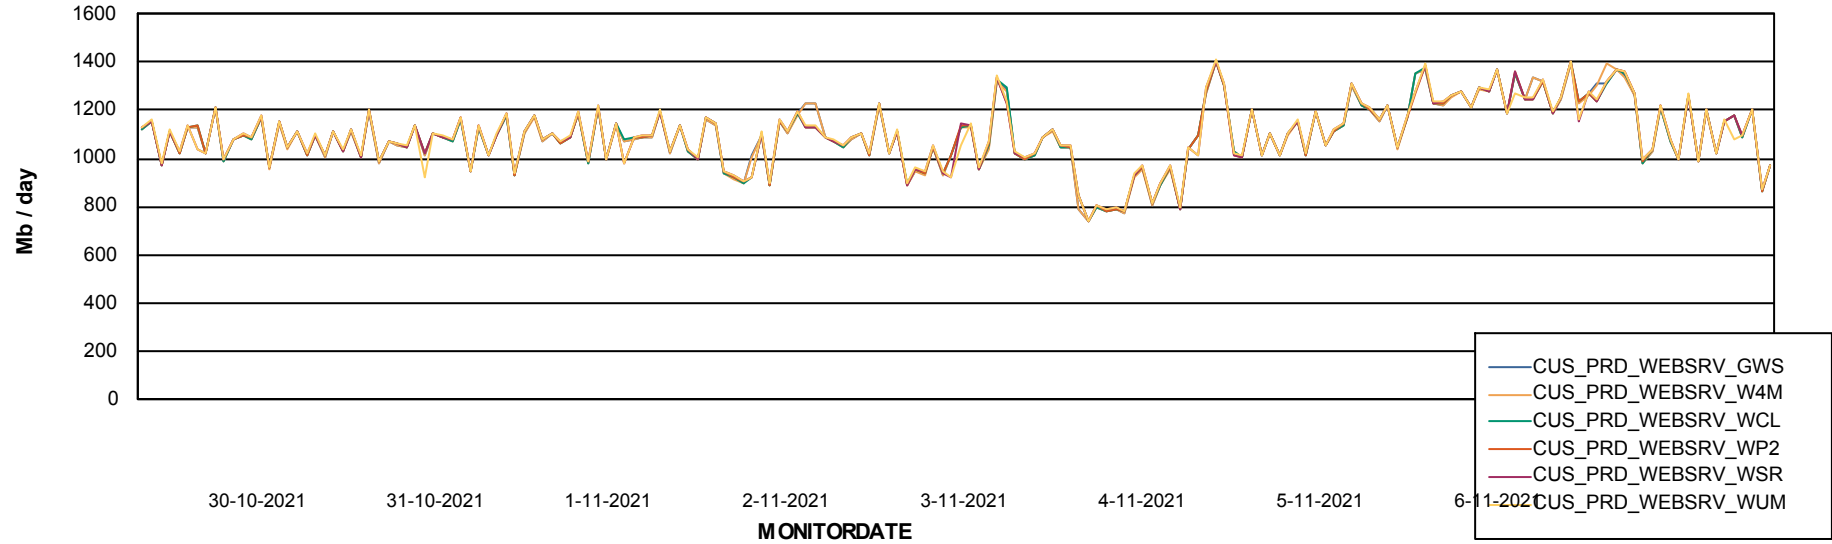

ABSSolute Web Component Services

Avg memory used per ReportServer Service

Weekly SLA Customer Report

Customer CUS_Production
Database ID 131

ABSSolute Web Component Services

Avg memory used per ABS Web component