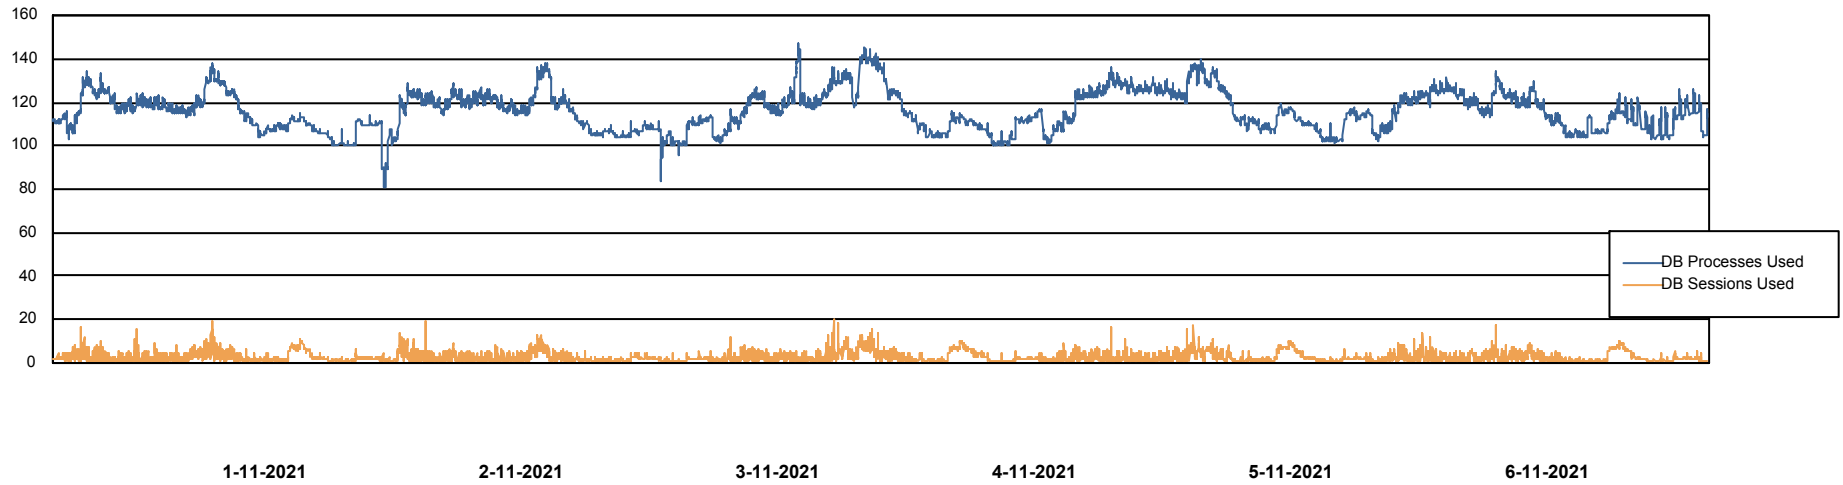

Harddisk Usage CUS_StandByDBSrv_ABSD2

	Free disk space on C: (%)	Total disk space on C: (Gb)	Used disk space on C: (Gb)	Free disk space on D: (%)	Total disk space on D: (Gb)	Used disk space on D: (Gb)
6-11-2021	61	199	77	31	1,024	704
5-11-2021	62	199	76	32	1,024	698
4-11-2021	62	199	75	33	1,024	690
3-11-2021	63	199	74	33	1,024	686
2-11-2021	64	199	72	32	1,024	692
1-11-2021	64	199	71	32	1,024	697
31-10-2021	65	199	70	31	1,024	707

Weekly SLA Customer Report

Customer CUS_Production
Database ID 131

Database Performance CUS_ProdDB_Primary

DB Processes Max 300

Weekly SLA Customer Report

Customer CUS_Production
Database ID 131

Database Performance CUS_ProdDB_Standby