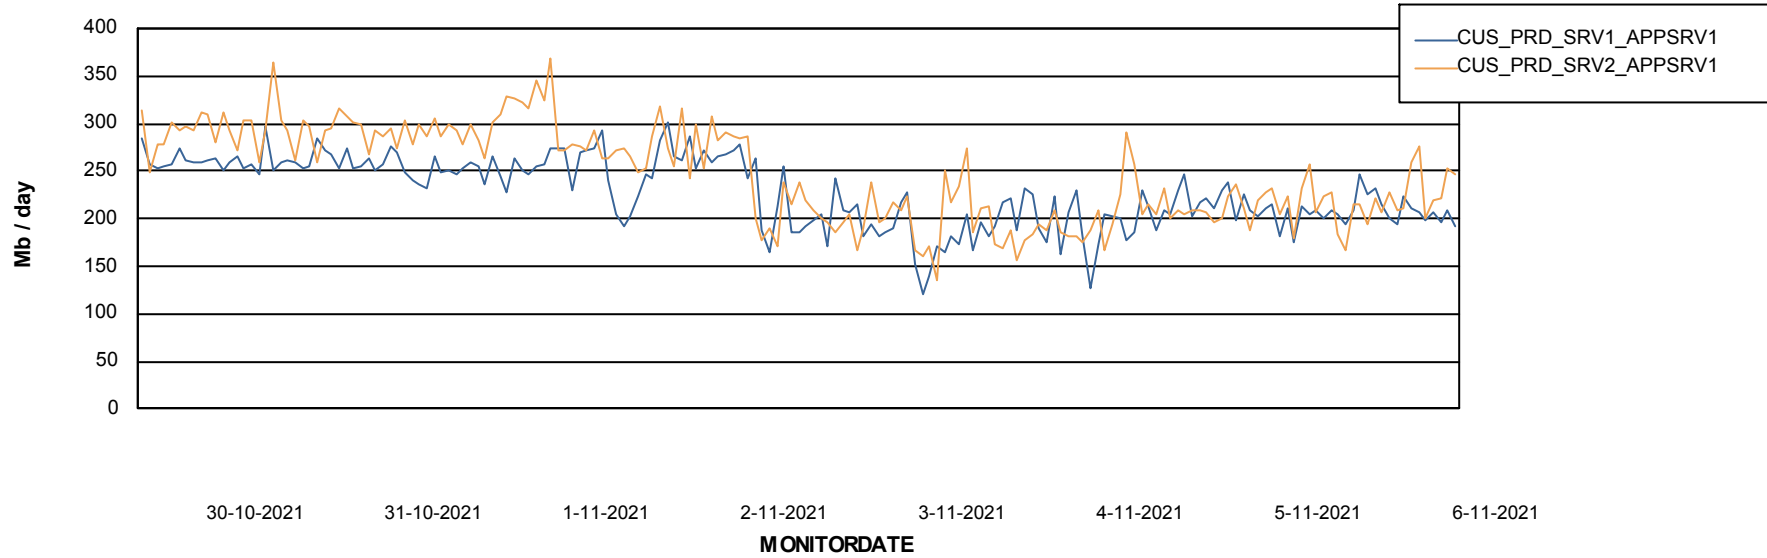

ABSSolute Application Server Services

Avg memory used per ABS Server Service