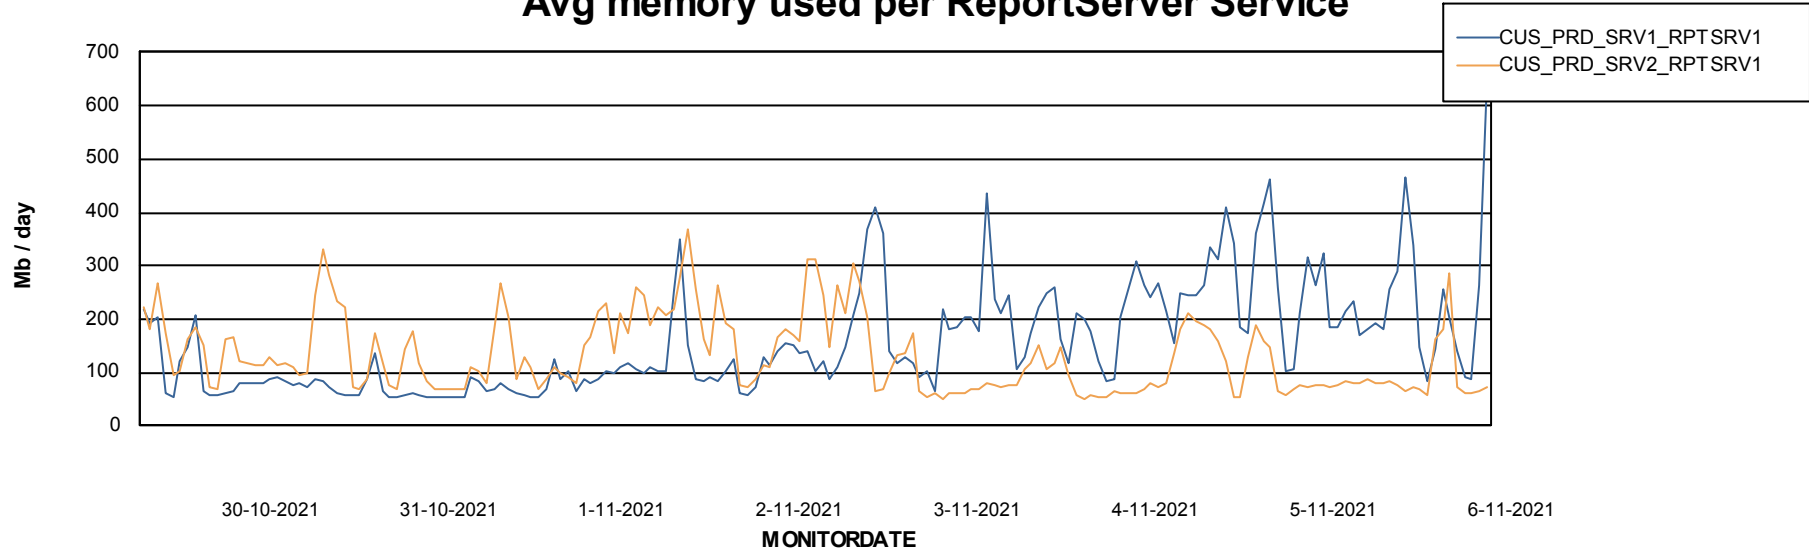

ABSSolute Web Component Services

Avg memory used per ReportServer Service