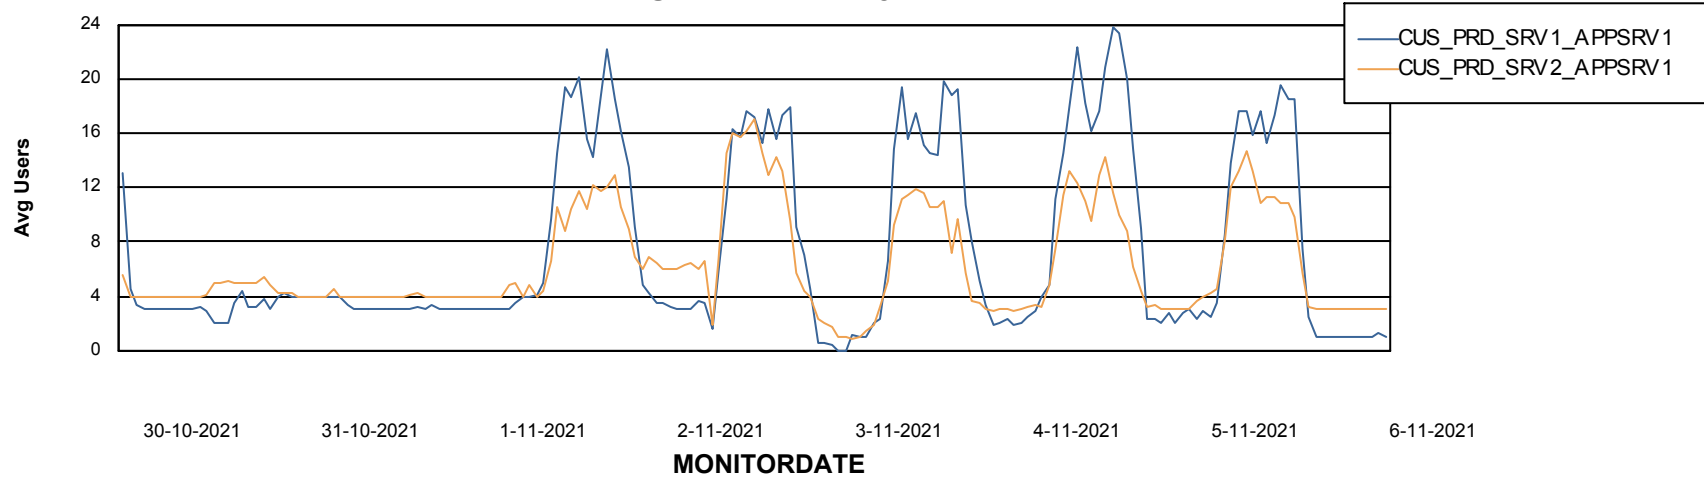

Weekly SLA Customer Report

Customer CUS_Production
Database ID 131

ABSSolute Application Server Services

Avg memory used per ABS Server Service

Avg users per day per ABS server

Weekly SLA Customer Report

Customer CUS_Production
Database ID 131