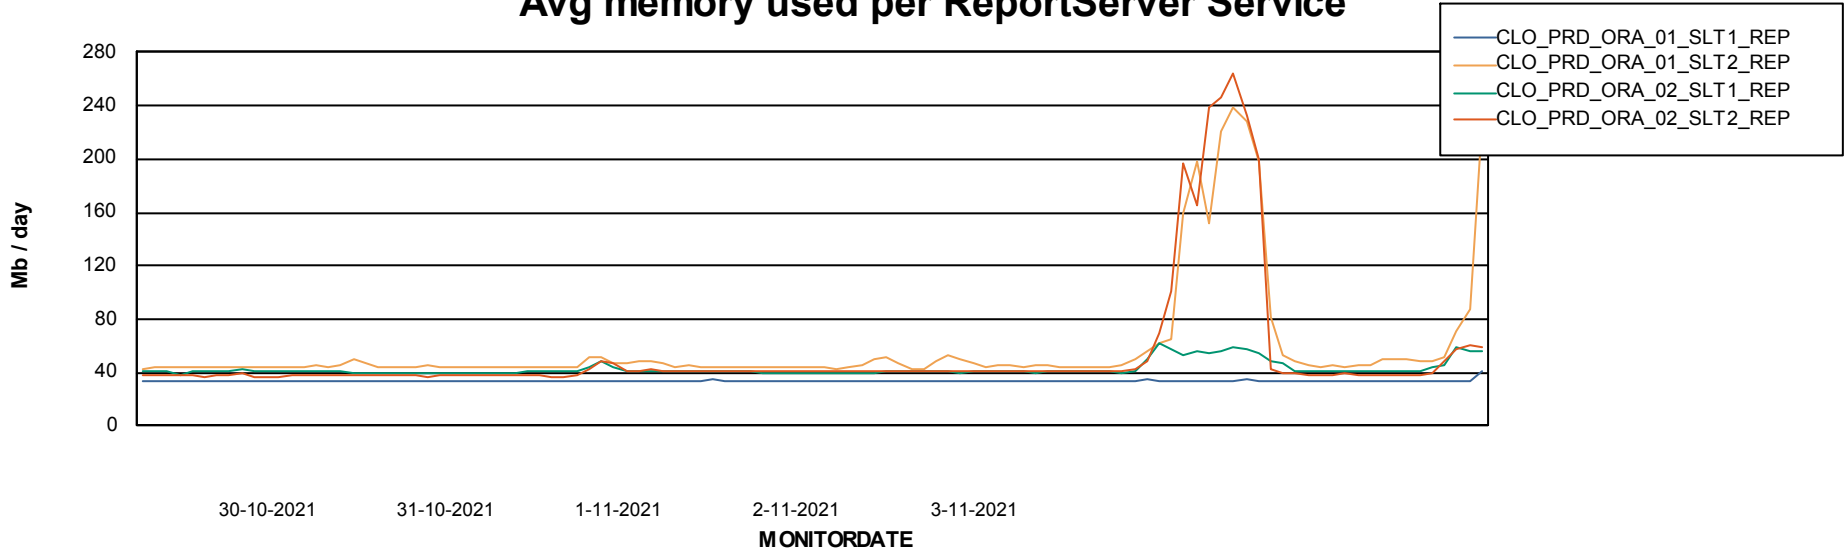

ABSSolute Application ReportServer Services

Avg memory used per ReportServer Service