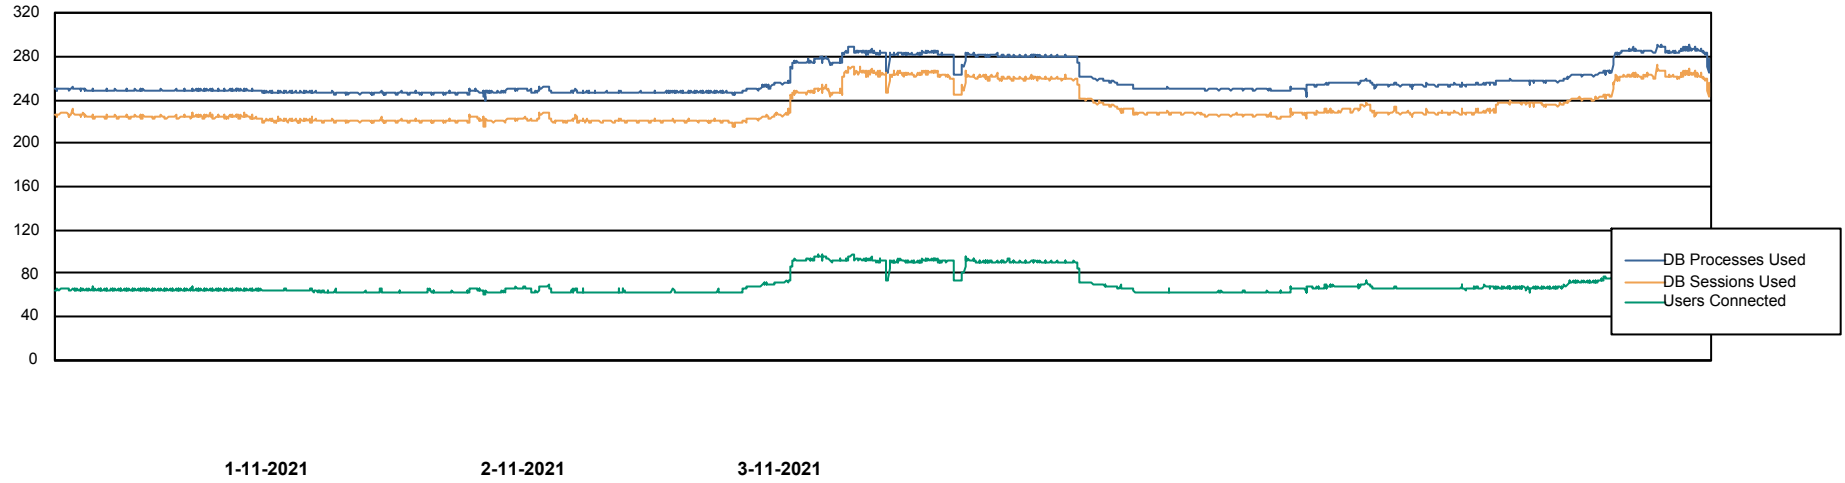

Database Performance CLODB_PRD_BI

Weekly SLA Customer Report

Customer CLO Production
Database ID 38

Database Performance CLODB_PRD_Production

Weekly SLA Customer Report

Customer CLO Production
Database ID 38