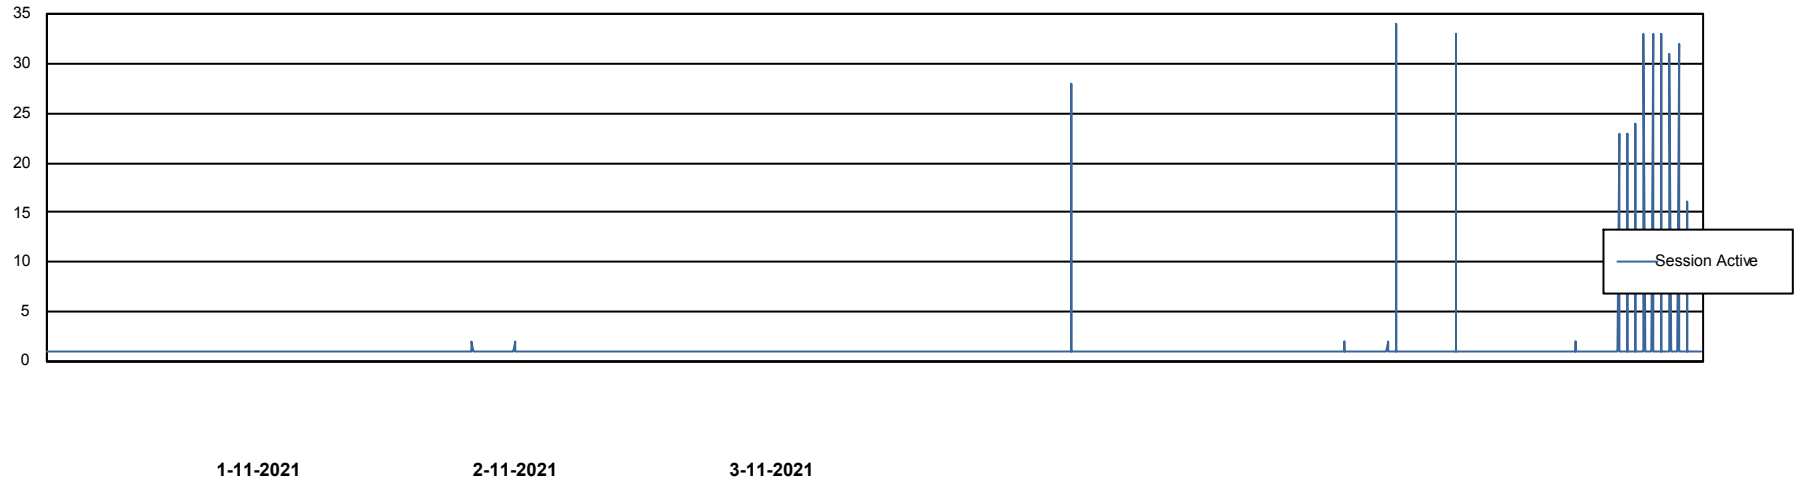

Database Performance CLODB_PRD_Standby