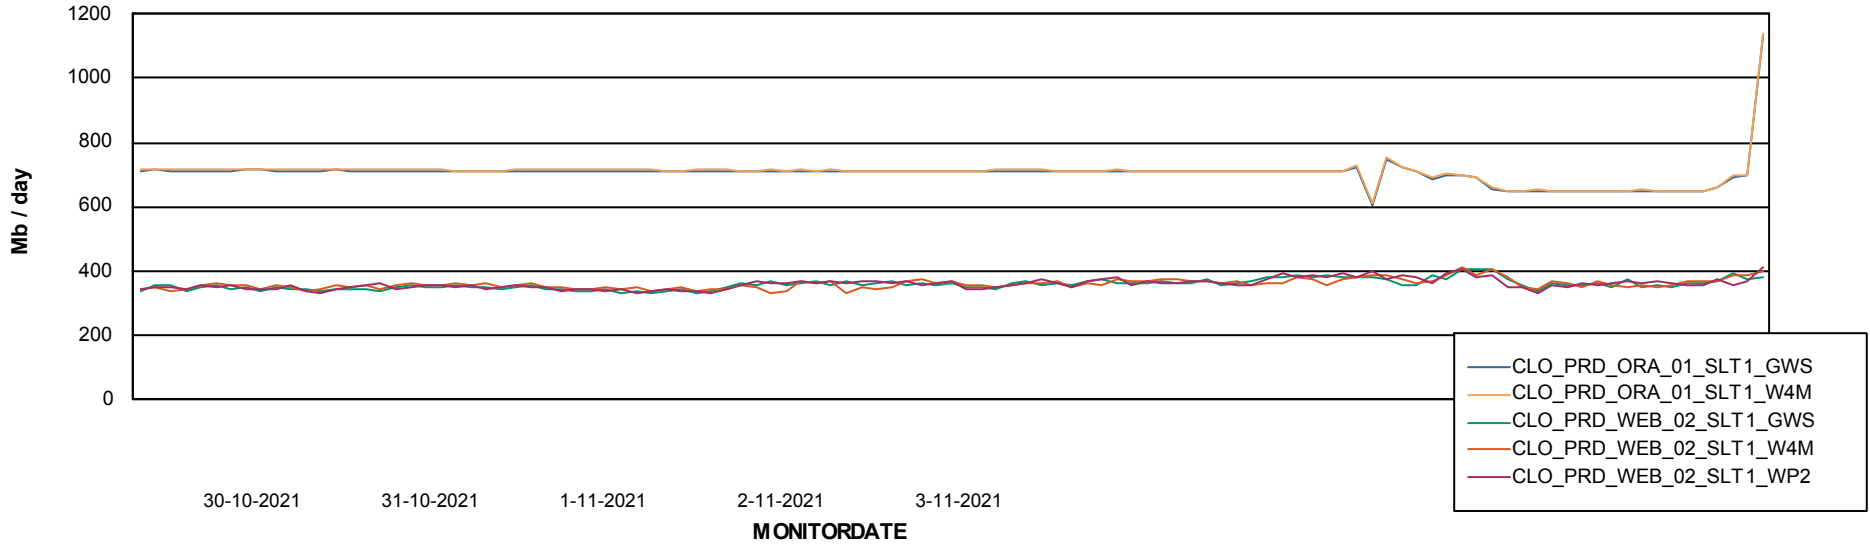

Avg memory used per ReportServer Service

Weekly SLA Customer Report

Customer CLO Production
Database ID 38

ABSSolute Web Component Services

Avg memory used per ABS Web component

Weekly SLA Customer Report

Customer CLO Production
Database ID 38