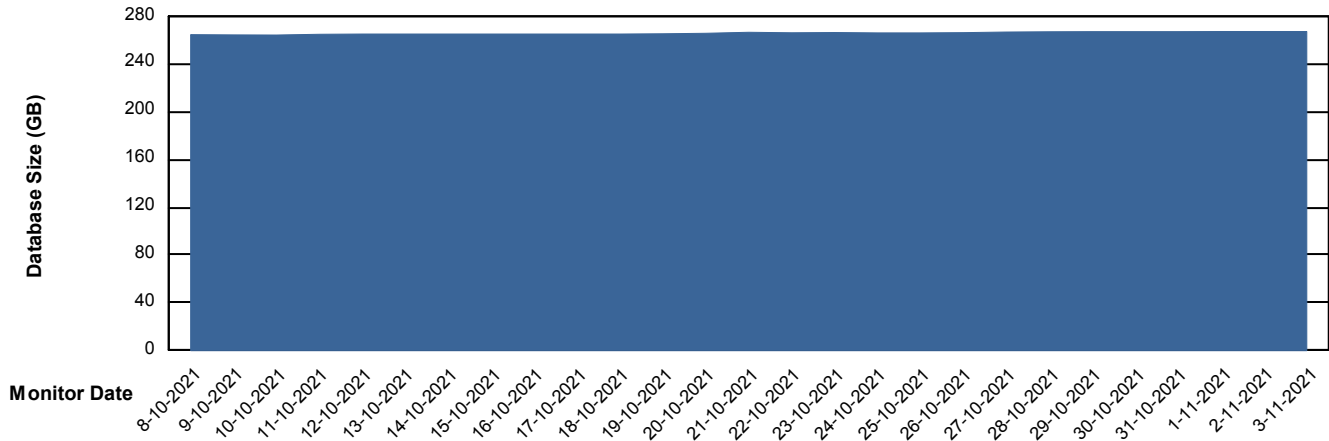

DATABASE SIZE CLODB_PRD_Production

Database growth over last month