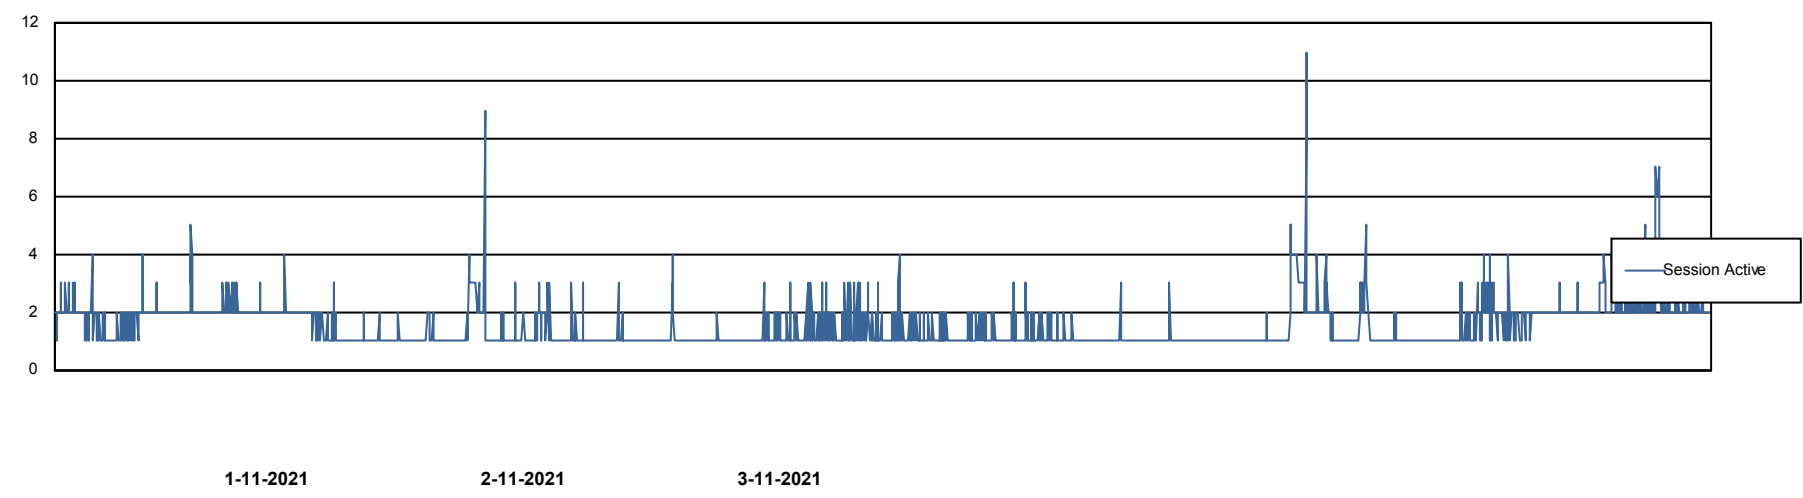

Database Performance CLODB_PRD_BI

Weekly SLA Customer Report

Customer CLO Production
Database ID 38

Database Performance CLODB_PRD_Production

Weekly SLA Customer Report

Customer CLO Production
Database ID 38