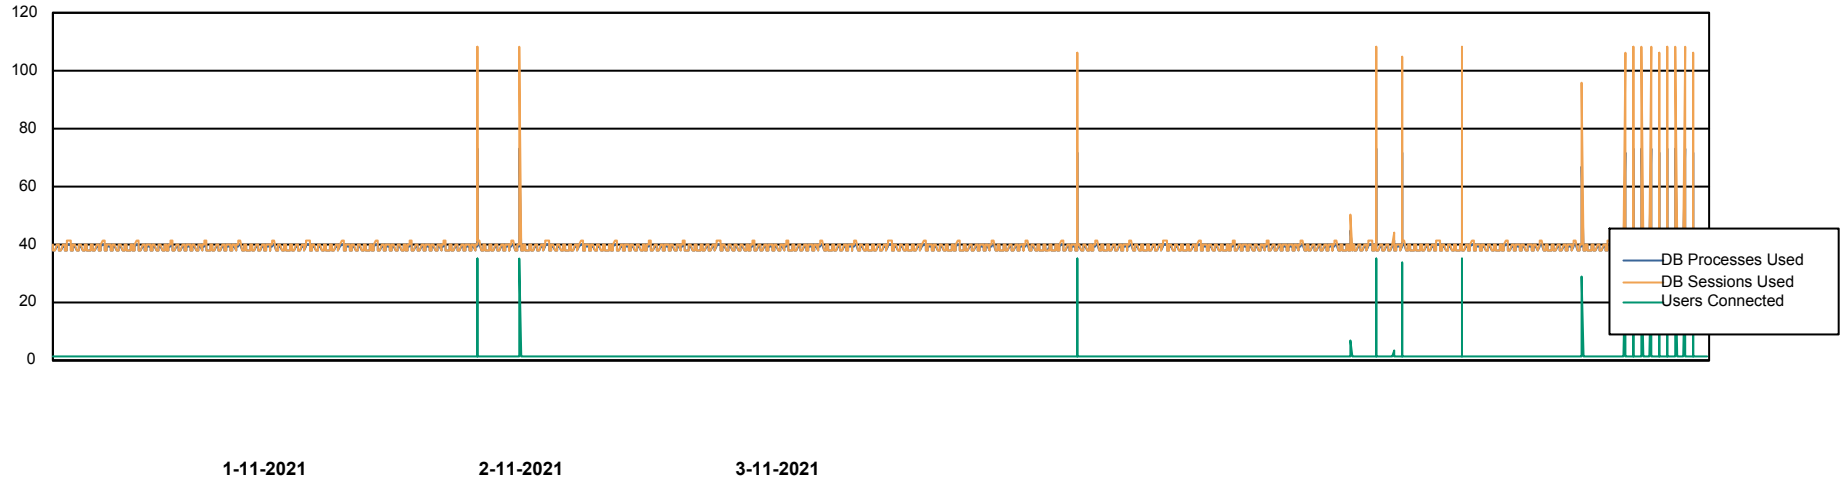

Database Performance CLODB_PRD_Standby