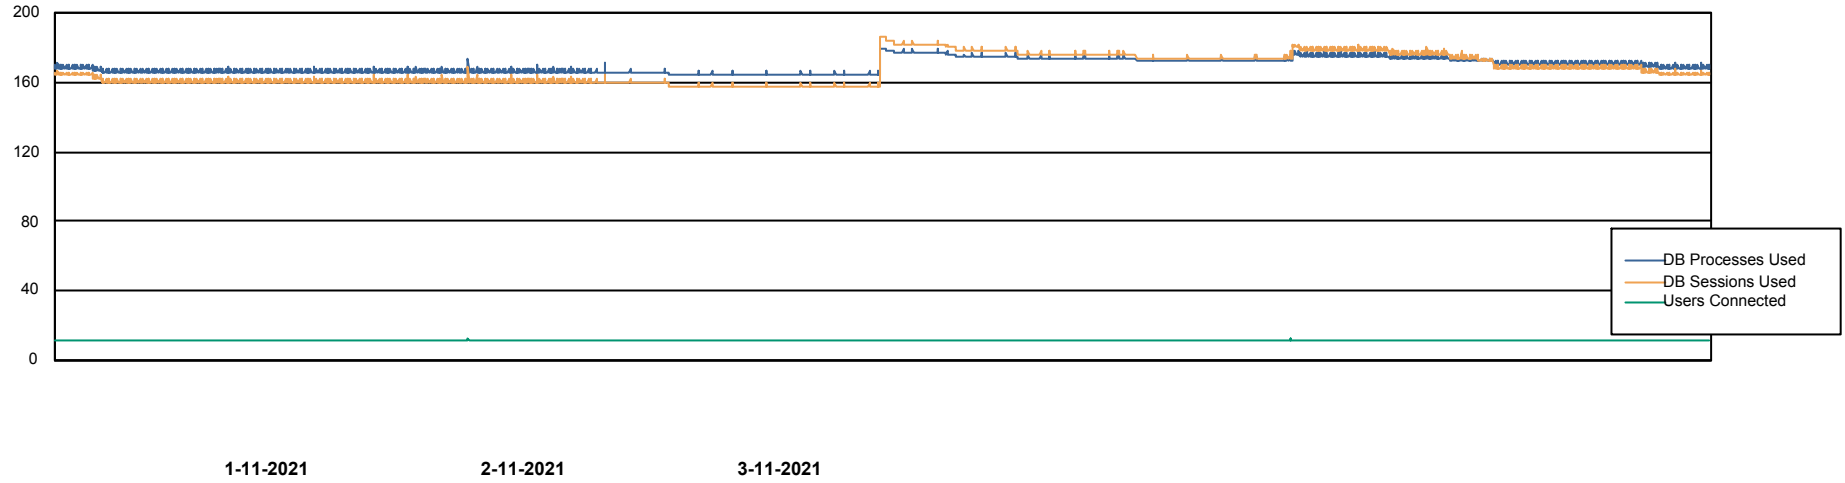

Database Performance CLODB_PRD_Standby

Weekly SLA Customer Report

Customer CLO Production
Database ID 38

Database Performance CLODB_PRD_Test

Weekly SLA Customer Report

Customer CLO Production
Database ID 38