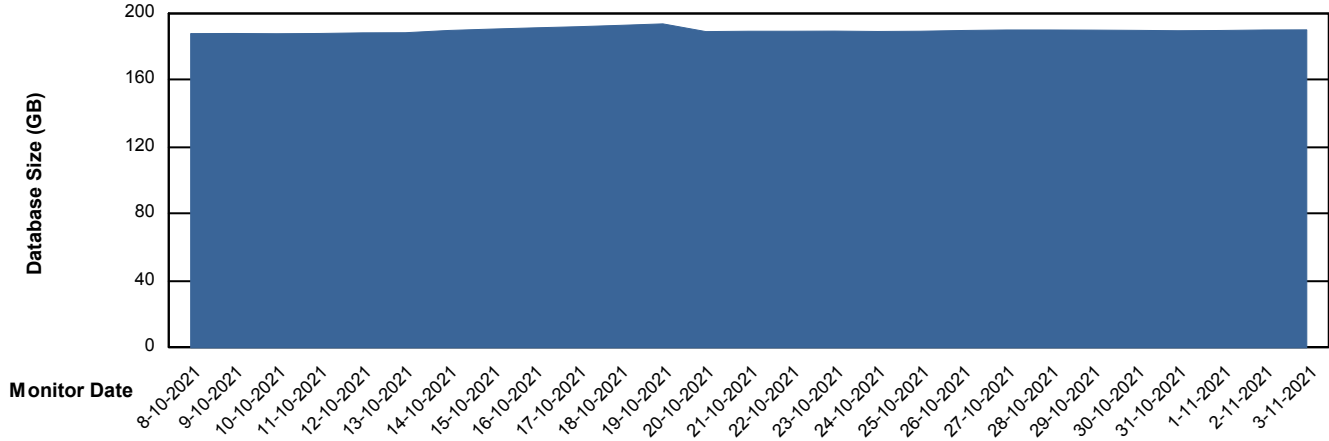

DATABASE SIZE CLODB_PRD_BI

Database growth over last month