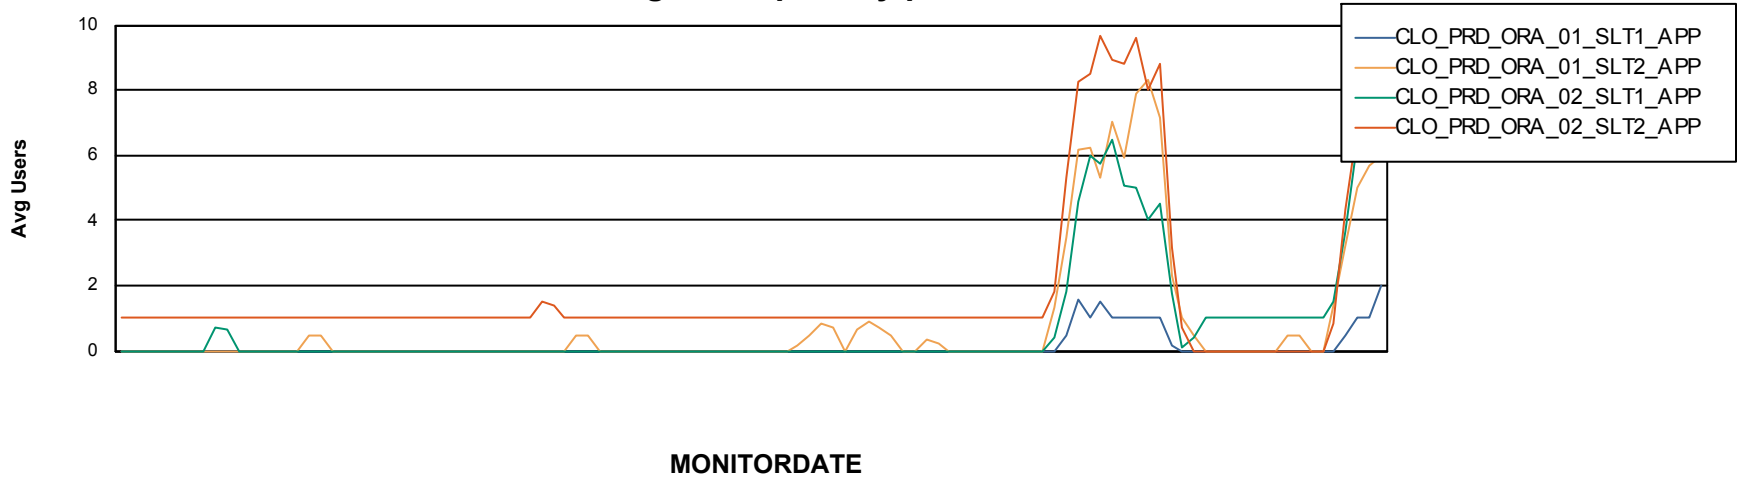

Recovery lag for last 7 days

Weekly SLA Customer Report

Customer CLO Production
Database ID 38

ABSSolute Application Server Services

Avg memory used per ABS Server Service

Avg users per day per ABS server

Weekly SLA Customer Report