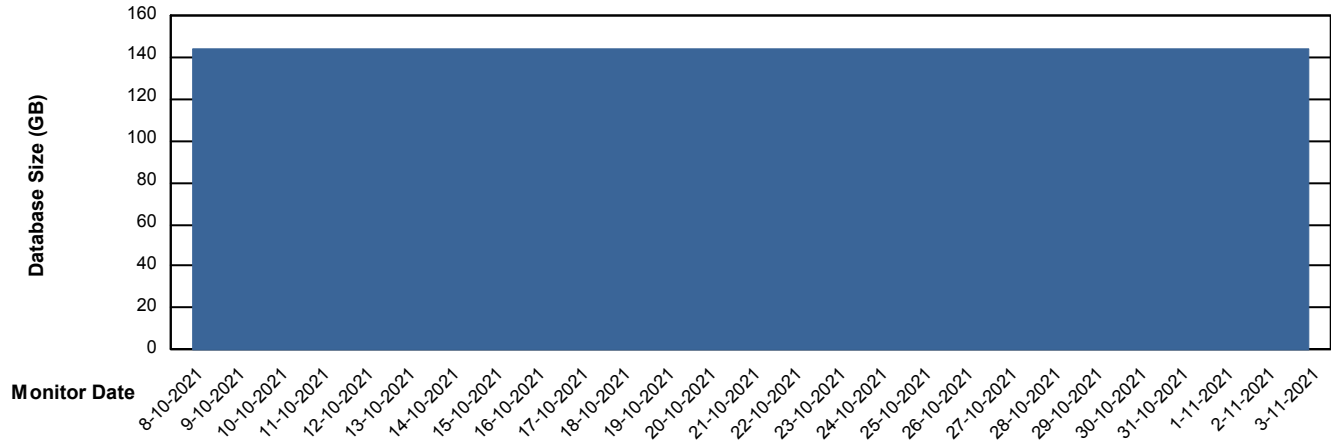

DATABASE SIZE CLODB_PRD_Test

Database growth over last month