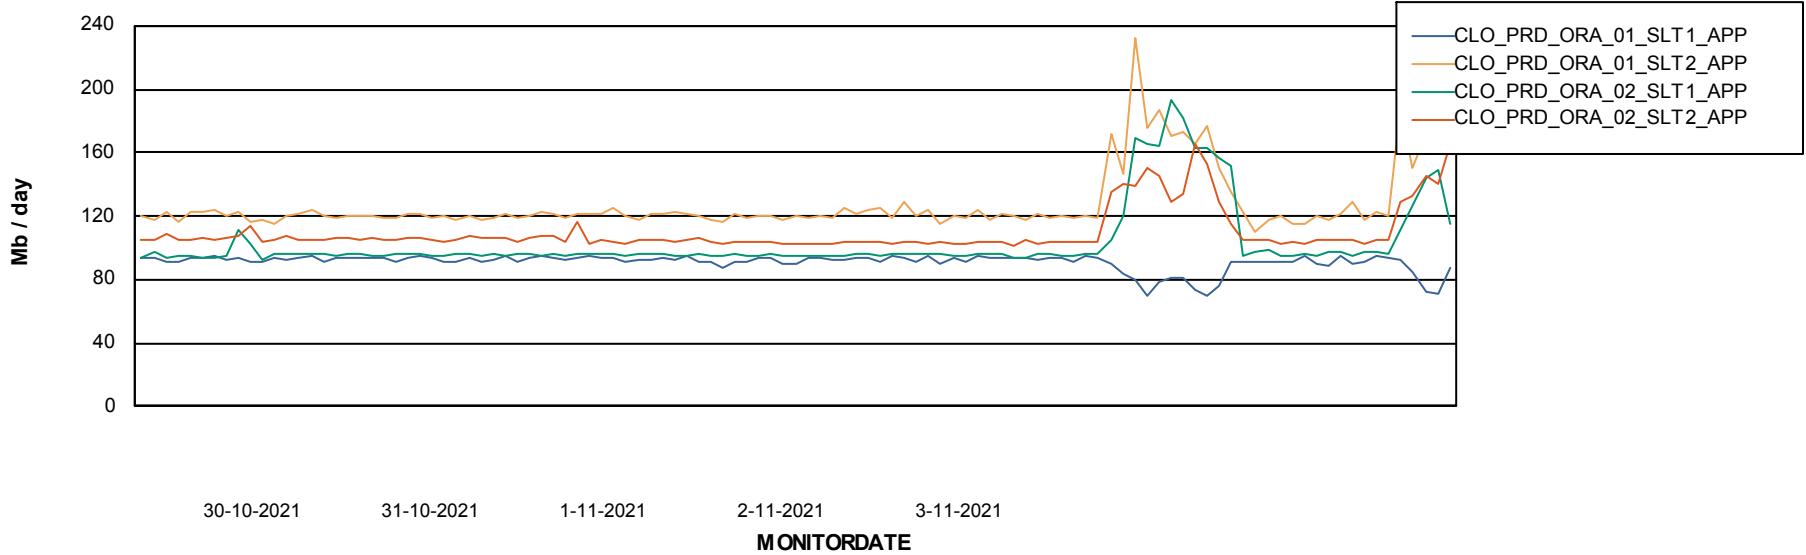

Recovery lag for last 7 days

Weekly SLA Customer Report

Customer CLO Production
Database ID 38

ABSSolute Application Server Services

Avg memory used per ABS Server Service

Avg users per day per ABS server

Weekly SLA Customer Report